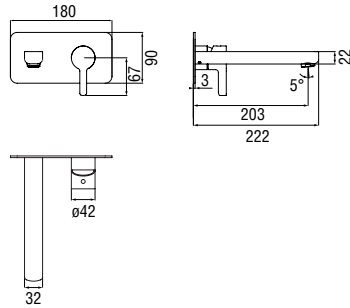

Wall-mounted single control external part long spout

- 50% two step cartridge for water saving
- Anti limescale aerator M 24 x 1
- Length of spout 220 mm
- Without waste

Cromo polished	LR116198/1CR	330,00 €
Mora matt	LR116198/1BM	492,00 €

- RAEK220/37CR
  49,00 € - 10 pz.
- NR00212/10CR
  45,00 €