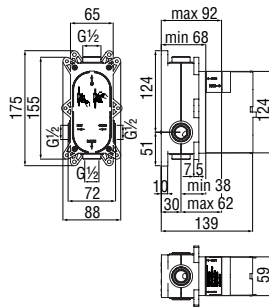

Easybox 2 ways, required flush-fit part

- ø 1/2" water inlet and outlet
- Also suitable for assembly on plasterboard

Note: RVREN1717 backflow prevention device available (optional)

-	WE81100	142,00 €

Cartridge warranty

RCR350
41,00 €

RVREN1717
35,00 €