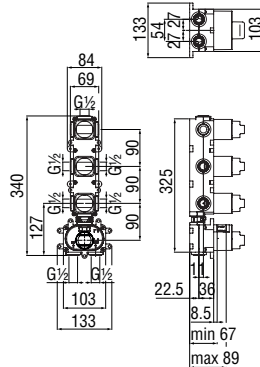

-	WE00103	334,00 €

RCR201/5
61,00 €

RVT200/5D
19,00 €