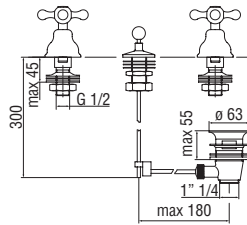

3-hole set

- 1 1/4" waste with patented SNAP system
- Rim water outlet

Cromo polished	GRC5015/1CR	210,00 €
Miele brushed PVD	GRC5015/1CGP	336,00 €

RVT200/5D
19,00 €

NR00212/1
20,00 €