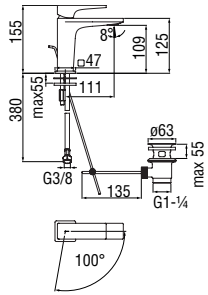

Cromo polished

Inox brushed

Mora matt

Energy saving single control

- Energy saving system with cold water side opening
- 50% two step cartridge for water saving
- Anti limescale aerator M 24 x 1, flow rate 5 l/min
- 1 1/4" waste with patented SNAP system
- ø 3/8" stainless steel flexible pipe