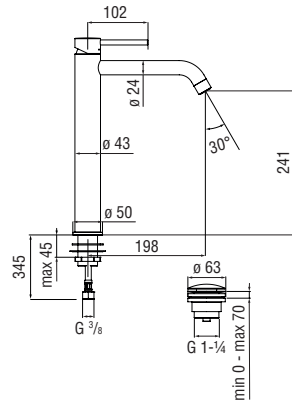

Basin single control

- 50% two step cartridge for water saving
- Anti limescale aerator M 22 x 1, flow rate 5 l/min
- 1 1/4" push waste
- ø 3/8" stainless steel flexible pipe

Cromo polished	LVO0128/16CR	303,00 €
Inox brushed	LVO0128/16IX	456,00 €
Grafite brushed PVD	LVO0128/16GUP	485,00 €
Mora matt	LVO0128/16BM	456,00 €
Neve matt	LVO0128/16WM	456,00 €
Miele brushed PVD	LVO0128/16CGP	485,00 €
Tabacco matt	LVO0128/16TA	485,00 €

Cartridge warranty
 RCR280/D
41,00 €
 RAEK219/67CR
79,00 € - 10 pc.