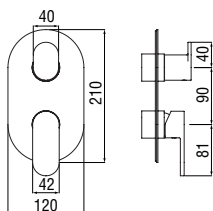

2-3-ways flush-fit single control external part

- 50% two step cartridge for water saving
- Invisible o-ring resistance
- Waterproof wall fixing

Cromo polished	WE81102/UPCR	398,00 €
Mora matt	WE81102/UPBM	646,00 €