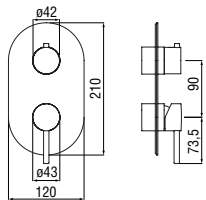

2-3-ways flush-fit single control external part

- 50% two step cartridge for water saving
- Invisible o-ring resistance, waterproof wall fixing

Cromo polished	WE81102/TCR	434,00 €
Inox brushed	WE81102/TIX	649,00 €
Grafite brushed PVD	WE81102/TGUP	694,00 €
Mora matt	WE81102/TBM	649,00 €
Neve matt	WE81102/TWM	649,00 €
Miele brushed PVD	WE81102/TCGP	694,00 €
Tabacco matt	WE81102/TTA	694,00 €