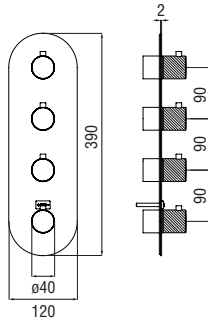

3-4-ways flush-fit thermostatic external part

- 38° C safety cut-out
- Vertical or horizontal assembly

Cromo polished	WE00103/RSCR	1.059,00 €
Inox brushed	WE00103/RSIX	1.590,00 €
Grafite brushed PVD	WE00103/RSGUP	1.695,00 €
Miele brushed PVD	WE00103/RSCGP	1.695,00 €
Tabacco matt	WE00103/RSTA	1.695,00 €

NR00008
36,00 €