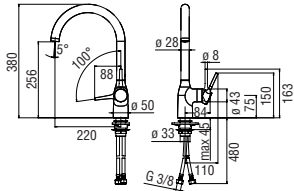

Single control

- Energy saving system with cold water side opening
- 50% two step cartridge for water saving
- 180° swivel spout (adaptable 120 ° or 360 °)
- Anti limescale aerator M 24 x 1
- ø 3/8" stainless steel flexible pipe

Cromo polished	CUI28133CR	257,00 €
Inox brushed	CUI28133IX	347,00 €
Grafite brushed PVD	CUI28133GUP	412,00 €
Mora matt	CUI28133BM	347,00 €
Ambra brushed PVD	CUI28133GTP	412,00 €
Tabacco matt	CUI28133TA	412,00 €

Cartridge warranty

RCR350
41,00 €

RAEK222/45
66,00 € - 10 pc.