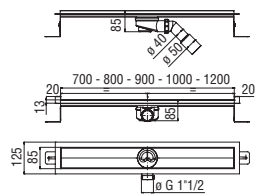

70 cm	AVCDB/07	532,00 €
80 cm	AVCDB/08	573,00 €
90 cm	AVCDB/09	609,00 €
100 cm	AVCDB/10	649,00 €
120 cm	AVCDB/12	723,00 €

Linea external part