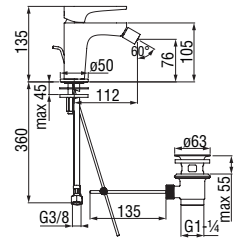

Single control

- 50% two step cartridge for water saving
- Anti limescale aerator M 16,5 x 1, flow rate 5 l/min
- Swivel jet
- 1 1/4" waste with patented SNAP system
- ø 3/8" stainless steel flexible pipe

Cromo polished	YO126119/1CR	168,00 €
Mora matt	YO126119/1BM	253,00 €

Cartridge warranty

RCR280/D
41,00 €

RAE219/28CR
23,00 € - 1 pc.