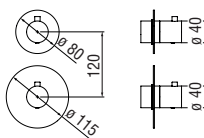

2-ways flush-fit thermostatic external part

- 38° C safety cut-out
- Vertical or horizontal assembly

Cromo polished	WE00302/TCR	NEW	444,00 €
Inox brushed	WE00302/TIX	NEW	685,00 €
Grafite brushed PVD	WE00302/TGUP	NEW	730,00 €
Mora matt	WE00302/TBM	NEW	685,00 €
Neve matt	WE00302/TWM	NEW	685,00 €
Miele brushed PVD	WE00302/TCGP	NEW	730,00 €
Tabacco matt	WE00302/TTA	NEW	730,00 €

NR00008
36,00 €