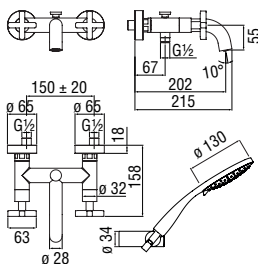

External group with shower set

- Anti limescale aerator M 24 x 1
- Auto return deviator
- Adjustable hand shower support
- 3-jet hand shower and 150 cm hose

Cromo polished	LR116210CR	546,00 €
Grafite brushed PVD	LR116210GUP	874,00 €
Mora matt	LR116210BM	819,00 €

RVT200/26
19,00 €

RAEK222/22
47,00 € - 10 pc.