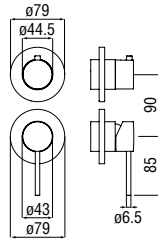

2-3-ways flush-fit single control external part

- 50% two step cartridge for water saving
- Invisible o-ring resistance, waterproof wall fixing

Cromo polished	WE81102/1VECR	434,00 €
Inox brushed	WE81102/1VEIX	649,00 €
Grafite brushed PVD	WE81102/1VEGUP	692,00 €
Miele brushed PVD	WE81102/1VECGP	692,00 €
Caffè brushed	WE81102/1VESB	692,00 €
Tramonto polished PVD	WE81102/1VERCP	692,00 €
Tabacco matt	WE81102/1VETA	692,00 €