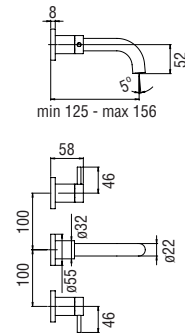

Wall mounted 3 hole set external part

- Anti limescale aerator M 18,5 x 1, flow rate 5 l/min
- Length of spout: min 125 - max 156 mm
- Without waste

Cromo polished	VE125298/ECR	314,00 €
Inox brushed	VE125298/EIX	470,00 €
Grafite brushed PVD	VE125298/EGUP	585,00 €
Miele brushed PVD	VE125298/ECGP	585,00 €
Caffè brushed	VE125298/ESB	585,00 €
Tramonto polished PVD	VE125298/ERCP	585,00 €
Tabacco matt	VE125298/ETA	585,00 €

RVT200/5D
19,00 €

RVT200/5S
19,00 €

RAEK222/44
64,00 € - 10 pz.

NR00212/28
43,00 €