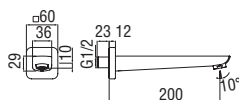

Cromo polished	AV00158/40CR	201,00 €
Mora matt	AV00158/40BM	301,00 €

RAEK220/14CR
47,00 € - 10 pc.

Wall mounted spout

- Anti limescale aerator M 28 x 1
- Length 240 mm