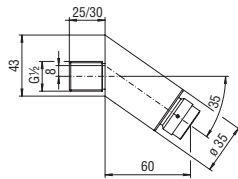

Cromo polished	AV00156/4CR	138,00 €

RAEK220/37CR
49,00 € - 10 pc.