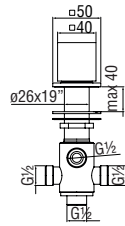

2-ways deviator

· ø 1/2" outlets

Cromo polished	WE00170/QCR	280,00 €
Inox brushed	WE00170/QIX	420,00 €
Mora matt	WE00170/QBM	420,00 €

2-ways deviator

· ø 1/2" outlets