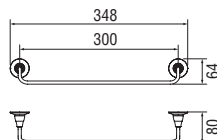

Towel holder

- Wall-mounted

Cromo polished	ACCP20/300CR	147,00 €
Miele brushed PVD	ACCP20/300CGP	235,00 €

Towel holder

- Wall-mounted

Cromo polished	ACCP20/450CR	153,00 €
Miele brushed PVD	ACCP20/450CGP	246,00 €