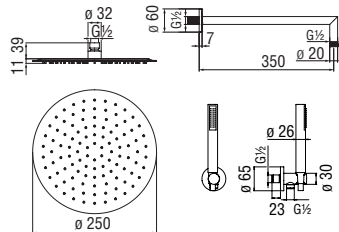

Cromo polished WESK004CR 312,00 €

Mora matt WESK004BM 466,00 €

Arm, shower head and duplex

- 350 mm wall arm
- Swivel shower head ø 250 mm thick 2 mm
- 1/2" water connection
- Teflon coated fixed hand shower support
- Single jet hand shower and 150 cm hose