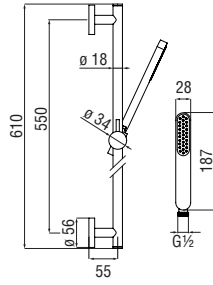

Wall rails

Wall rail

- Sliding swivel hand shower support
- Single jet hand shower and 150 cm hose

Cromo polished	AD140/53CR	149,00 €
Mora matt	AD140/53BM	224,00 €