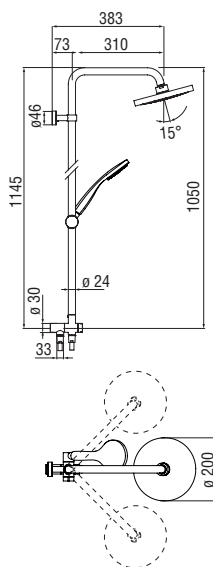

Column with connecting hose

- Swivel shower head $\varnothing$ 200 mm abs
- Anti limescale system
- Sliding swivel hand shower support
- Single jet hand shower and 150 cm hose

Cromo polished WE00141/90CR 460,00 €