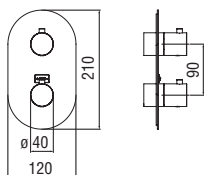

2-ways flush-fit thermostatic external part

- 38° C safety cut-out
- Vertical or horizontal assembly

Cromo polished	WE00102/TCR	444,00 €
Inox brushed	WE00102/TIX	685,00 €
Grafite brushed PVD	WE00102/TGUP	730,00 €
Mora matt	WE00102/TBM	685,00 €
Neve matt	WE00102/TWM	685,00 €
Miele brushed PVD	WE00102/TCGP	730,00 €
Tabacco matt	WE00102/TTA	730,00 €

NR00008
36,00 €