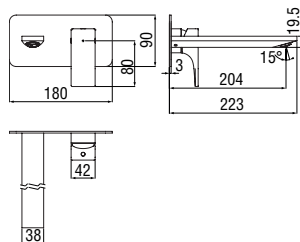

Wall-mounted single control external part long spout

- 50% two step cartridge for water saving
- Anti limescale aerator M 24 x 1, flow rate 5 l/min
- Length of spout 200 mm
- Without waste

Cromo polished	SE124198/1CR	330,00 €
Inox brushed	SE124198/1IX	495,00 €
Mora matt	SE124198/1BM	495,00 €

RAEK222/40
59,00 € - 10 pz.

NR00212/10CR
45,00 €