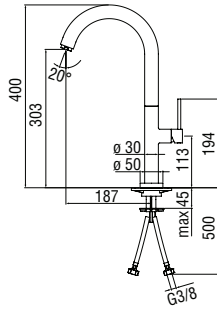

Single control

- 360° swivel spout
- Anti limescale aerator M 24 x 1
- ø 3/8" stainless steel flexible pipe

Cromo polished PO108113CR 215,00 €

RCR107040
19,00 €

RAEK220/32CR
47,00 € - 10 pc.