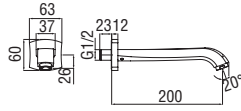

Wall mounted spout

- Anti limescale aerator M 24 x 1
- Length 200 mm

Cromo polished

AV00158/41CR

191,00 €

RAEK220/14CR
47,00 € - 10 pc.

External single control

- 50% two step cartridge for water saving
- $\emptyset$ 1/2" outlet