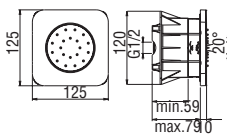

Cromo polished WE00139/86CR 148,00 €

External bodyjet

· Adjustable rain jet