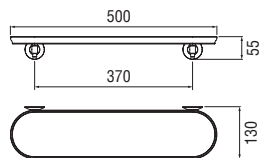

Cromo polished	ACCP70CR	387,00 €
Miele brushed PVD	ACCP70CGP	620,00 €