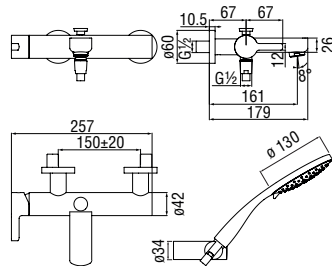

External single control mixer tap with shower set

- 50% two step cartridge for water saving
- Anti limescale aerator M 28 x 1
- Auto return deviator
- Adjustable hand shower support
- 3-jet hand shower and 150 cm hose

Cromo polished	LR116110CR	434,00 €
Mora matt	LR116110BM	631,00 €

- Cartridge warranty
- RCR350 41,00 €
- RAEK220/14CR 47,00 € - 10 pc.