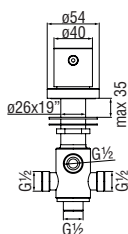

Cromo polished	WE00170/TCR	256,00 €
Inox brushed	WE00170/TIX	383,00 €
Mora matt	WE00170/TBM	383,00 €
Neve matt	WE00170/TWM	383,00 €

2-ways deviator

· ø 1/2" outlets