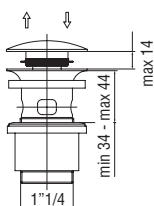

1 1/4" push waste

- In plastic
- With overflow

Cromo polished	AV00110/2CR	24,00 €