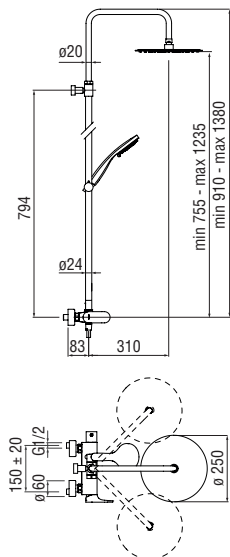

External single control with telescopic rail

- 50% two step cartridge for water saving
- Swivel shower head ø 250 mm thick 2 mm
- Anti limescale system
- Sliding swivel hand shower support
- 3-jet hand shower and 150 cm hose

Cromo polished	YO126130/50CR	839,00 €
Mora matt	YO126130/50BM	1.259,00 €

Cartridge warranty

RCR350
41,00 €

RCR201/70SC
41,00 €