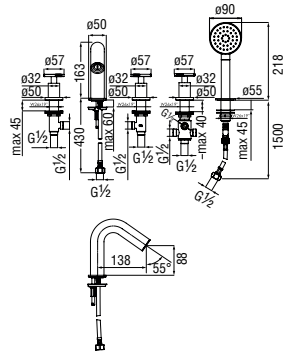

Deck-mounted 5 hole set

- Anti limescale aerator M 24 x 1
- 2-way deviator
- Pull-out single jet hand shower

Cromo polished	WEBK204/SOCR	1.241,00 €
Inox brushed	WEBK204/SOIX	1.862,00 €
Grafite brushed PVD	WEBK204/SOGUP	1.986,00 €
Caffè brushed	WEBK204/SOSB	1.986,00 €
Tabacco matt	WEBK204/SOTA	1.986,00 €

RVT200/5D
19,00 €

RVT200/5S
19,00 €

RAEK222/22
47,00 € - 10 pc.