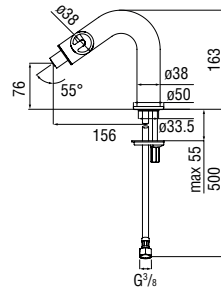

Single control

- Energy saving system with cold water side opening
- Anti limescale aerator M 18,5 x 1, flow rate 5 l/min
- Swivel jet
- Without waste
- ø 3/8" stainless steel flexible pipe

Cromo polished	SO130119/3CR	402,00 €
Inox brushed	SO130119/3IX	592,00 €
Grafite brushed PVD	SO130119/3GUP	631,00 €
Caffè brushed	SO130119/3SB	631,00 €
Tabacco matt	SO130119/3TA	631,00 €

Cartridge warranty

RCR2020
43,00 €

RAE222/44CR
23,00 € - 10 pc.