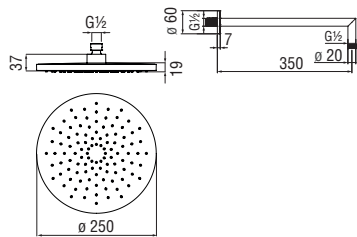

Arm and shower head

- 350 mm wall arm
- Swivel shower head ø 250 mm

Cromo polished	WESK007CR	198,00 €
Inox brushed	WESK007IX	314,00 €
Grafite brushed PVD	WESK007GUP	459,00 €
Mora matt	WESK007BM	291,00 €
Neve matt	WESK007WM	314,00 €
Miele brushed PVD	WESK007CGP	459,00 €
Caffè brushed	WESK007SB	459,00 €
Tramonto polished PVD	WESK007RCP	459,00 €
Tabacco matt	WESK007TA	459,00 €