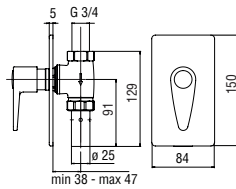

Cromo polished AV00113CR 93,00 €

RVT200/30
32,00 €

NR00212/20
41,00 €

Tap for urinal

· 1/2" screw valve