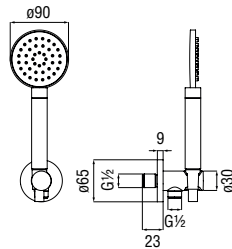

Duplex with 1/2" water connection

- Teflon coated fixed hand shower support
- Single jet hand shower and 150 cm hose

Cromo polished	AD146/54CR	284,00 €
Inox brushed	AD146/54IX	425,00 €
Grafite brushed PVD	AD146/54GUP	454,00 €
Caffè brushed	AD146/54SB	454,00 €
Tabacco matt	AD146/54TA	454,00 €