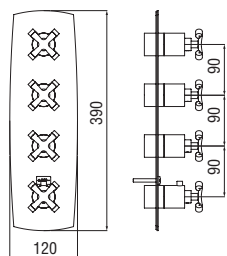

3-ways flush-fit thermostatic external part

- 38° C safety cut-out
- Vertical or horizontal assembly

Cromo polished	CPI03CR	974,00 €
Miele brushed PVD	CPI03CGP	1.559,00 €

NR00008
36,00 €