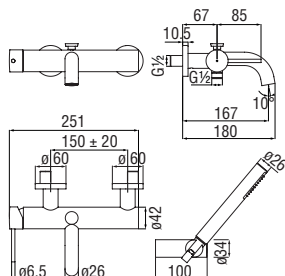

External single control mixer tap with shower set

- 50% two step cartridge for water saving
- Anti limescale aerator M 24 x 1
- Auto return deviator
- Single jet hand shower and 150 cm hose

Cromo polished	VE125110CR	425,00 €
Inox brushed	VE125110IX	625,00 €
Grafite brushed PVD	VE125110GUP	667,00 €
Miele brushed PVD	VE125110CGP	667,00 €
Caffè brushed	VE125110SB	667,00 €
Tramonto polished PVD	VE125110RCP	667,00 €
Tabacco matt	VE125110TA	667,00 €

Cartridge warranty

RCR350
41,00 €

RAEK222/22
47,00 € - 10 pc.