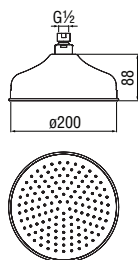

Cromo polished	AD139/12CR	254,00 €
Miele brushed PVD	AD139/12CGP	406,00 €