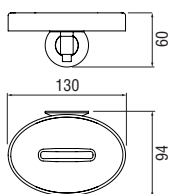

Soap holder

- Wall-mounted
- Ceramic

Cromo polished	ACCP02CR	132,00 €
Miele brushed PVD	ACCP02CGP	212,00 €