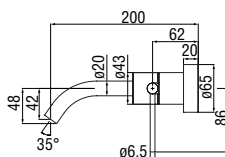

Wall-mounted single control external part

· Energy saving system with cold water side opening
· Anti limescale aerator M 18 x 1, flow rate 5 l/min
· Length of spout 200 mm
· Without waste

Cromo polished	VE125199/1CR	279,00 €
Inox brushed	VE125199/1IX	419,00 €
Grafite brushed PVD	VE125199/1GUP	446,00 €
Miele brushed PVD	VE125199/1CGP	446,00 €
Caffè brushed	VE125199/1SB	446,00 €
Tramonto polished PVD	VE125199/1RCP	446,00 €
Tabacco matt	VE125199/1TA	446,00 €

Cartridge warranty

RCR2020
43,00 €

RAEK222/125
19,00 €

NR00212/25
45,00 €

Allbox