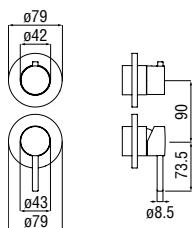

Live external part

2-3-ways flush-fit single control external part

- 50% two step cartridge for water saving
- Invisible o-ring resistance, waterproof wall fixing

Cromo polished	WE81102/1TCR	434,00 €
Inox brushed	WE81102/1TIX	649,00 €
Grafite brushed PVD	WE81102/1TGUP	692,00 €
Mora matt	WE81102/1TBM	649,00 €
Neve matt	WE81102/1TWM	649,00 €
Miele brushed PVD	WE81102/1TCGP	692,00 €
Tabacco matt	WE81102/1TTA	692,00 €

2-3-ways flush-fit single control external part

- 50% two step cartridge for water saving
- Invisible o-ring resistance, waterproof wall fixing