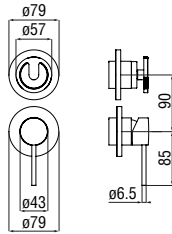

2-3-ways flush-fit single control external part

- 50% two step cartridge for water saving
- Invisible o-ring resistance, waterproof wall fixing

Cromo polished	WE81102/1SOCR	464,00 €
Inox brushed	WE81102/1SOIX	646,00 €
Grafite brushed PVD	WE81102/1SOGUP	689,00 €
Caffè brushed	WE81102/1SOSB	689,00 €
Tabacco matt	WE81102/1SOTA	689,00 €