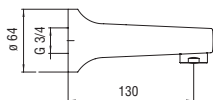

Cromo polished AV00159CR 63,00 €

Wall mounted spout

- Anti limescale aerator M 28 x 1