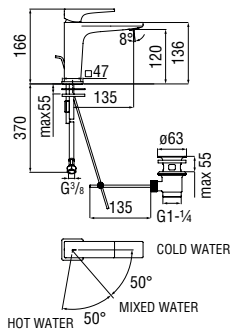

Cromo polished	SE124118/3CR	193,00 €
Inox brushed	SE124118/3IX	290,00 €
Mora matt	SE124118/3BM	290,00 €

Cartridge warranty

RCR280/D
41,00 €

RAEK222/40
59,00 € - 10 pc.

Energy saving single control

- Energy saving system with cold water side opening
- 50% two step cartridge for water saving
- Anti limescale aerator M 24 x 1, flow rate 5 l/min
- 1 1/4" waste with patented SNAP system
- ø 3/8" stainless steel flexible pipe