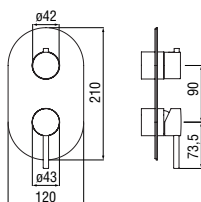

2-3-ways flush-fit single control external part

- 50% two step cartridge for water saving
- Invisible o-ring resistance, waterproof wall fixing

Cromo polished	WE81102/TCR	434,00 €
Inox brushed	WE81102/TIX	649,00 €
Grafite brushed PVD	WE81102/TGUP	694,00 €
Mora matt	WE81102/TBM	649,00 €
Neve matt	WE81102/TWM	649,00 €
Miele brushed PVD	WE81102/TCGP	694,00 €
Tabacco matt	WE81102/TTA	694,00 €