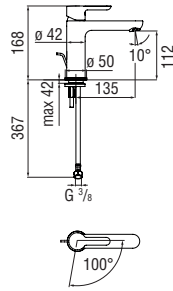

Energy and water saving single control

- Energy saving system with cold water side opening
- Anti limescale aerator M 24 x 1, flow rate 5 l/min
- Without waste
- ø 3/8" stainless steel flexible pipe

Cromo polished	ABH87148/2CR	143,00 €
Mora matt	ABH87148/2BM	214,00 €

Cartridge warranty

RCR350/ECO
50,00 €

RAEK219/23CR
64,00 € - 10 pc.