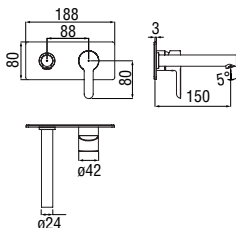

Wall-mounted single control external part

- 50% two step cartridge for water saving
- Anti limescale aerator M 18 x 1
- Length of spout 150 mm
- Without waste

Cromo polished AB87198CR 260,00 €

Mora matt AB87198BM 352,00 €

RAEK220/27CR 45,00 € - 10 pc.
NR00212/10CR 45,00 €