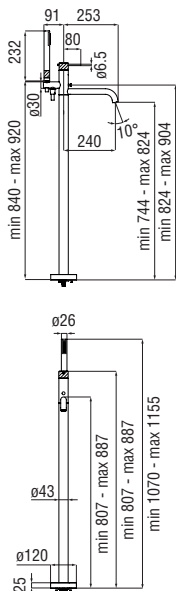

Floor tub

2-way single control external part

- Anti limescale aerator M 24 x 1
- Auto return deviator
- Single jet hand shower and 150 cm hose

Cromo polished	WE00180/RSCR	1.658,00 €
Inox brushed	WE00180/RSIX	2.487,00 €
Grafite brushed PVD	WE00180/RSGUP	2.652,00 €
Miele brushed PVD	WE00180/RSCGP	2.652,00 €
Tabacco matt	WE00180/RSTA	2.652,00 €

Cartridge warranty

RCR350
41,00 €

RAEK222/22
47,00 € - 10 pz.