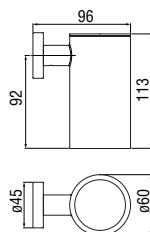

Glass holder

· Wall-mounted

Cromo polished	ACPL12CR	131,00 €
Inox brushed	ACPL12IX	197,00 €
Grafite brushed PVD	ACPL12GUP	211,00 €
Mora matt	ACPL12BM	197,00 €
Neve matt	ACPL12WM	197,00 €
Miele brushed PVD	ACPL12CGP	211,00 €
Caffè brushed	ACPL12SB	211,00 €
Tramonto polished PVD	ACPL12RCP	211,00 €
Tabacco matt	ACPL12TA	211,00 €