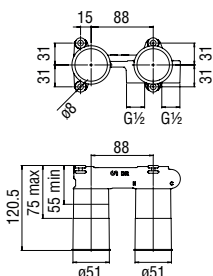

Allbox, required flush-fit part

- ø 1/2" hot and cold water inlet
- ø 1/2" outlet

-	WE00198	131,00 €

- Cartridge warranty
- RCR350
  41,00 €