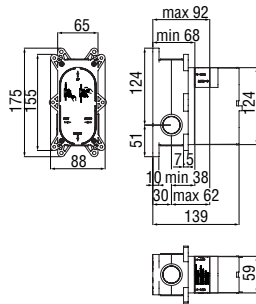

Optional box

- For assembly on plasterboard

- WE81100/SC 70,00 €