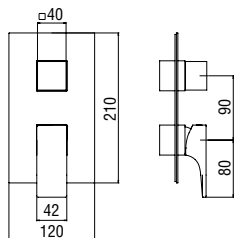

2-3-ways flush-fit single control external part

- 50% two step cartridge for water saving
- Invisible o-ring resistance
- Waterproof wall fixing

Cromo polished	WE81102/SECR	418,00 €
Inox brushed	WE81102/SEIX	627,00 €
Mora matt	WE81102/SEBM	627,00 €