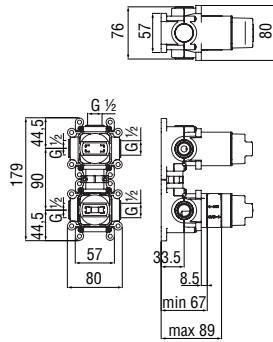

Techbox 3 ways, required flush-fit part

- 3 ways ceramic diverter
- $\varnothing$ 1/2" water inlet and outlet
- Also suitable for assembly on plasterboard

-	WE81103	193,00 €

Cartridge warranty	RCR350 41,00 €	RCR201/35C 41,00 €	NR00212/32 89,00 €

Flush-fit thermostatic mixers