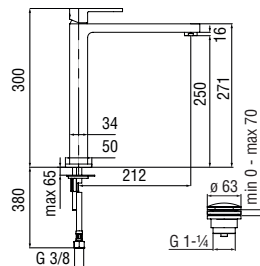

Basin single control

- 50% two step cartridge for water saving
- Anti limescale aerator M 24 x 1
- 1 1/4" push waste
- ø 3/8" stainless steel flexible pipe

Cromo polished	UP94128/2CR	402,00 €
Mora matt	UP94128/2BM	604,00 €

Cartridge warranty

RCR280/D
41,00 €

RAEK220/37CR
49,00 € - 10 pc.