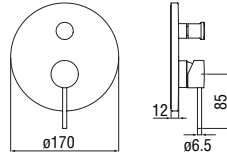

Velis external part

2-ways flush-fit single control external part

- 50% two step cartridge for water saving
- Auto return deviator
- Invisible o-ring resistance, waterproof wall fixing

Cromo polished	VE125100/ECR	254,00 €
Inox brushed	VE125100/EIX	382,00 €
Grafite brushed PVD	VE125100/EGUP	408,00 €
Miele brushed PVD	VE125100/ECGP	408,00 €
Caffè brushed	VE125100/ESB	408,00 €
Tramonto polished PVD	VE125100/ERCP	408,00 €
Tabacco matt	VE125100/ETA	408,00 €

NR00212/13CR
60,00 €