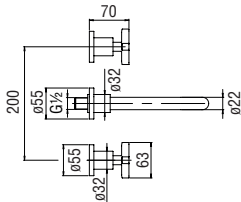

- ø 1/2" hot and cold water inlet
- ø 1/2" outlet

-	WE00298	137,00 €
---	---------	----------

Wall mounted 3 hole set with long spout external part

- Anti limescale aerator M 18,5 x 1, flow rate 5 l/min
- Length of spout: min 175 - max 205 mm
- Without waste