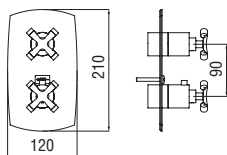

2-ways flush-fit thermostatic external part

- 38° C safety cut-out
- Vertical or horizontal assembly

Cromo polished	CPI02CR	487,00 €
Miele brushed PVD	CPI02CGP	779,00 €

NR00008
36,00 €