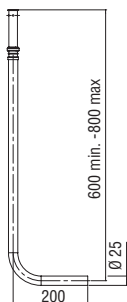

Pipe for external direct flush valve

· For external direct flush valve

Cromo polished	AV00115CR	57,00 €