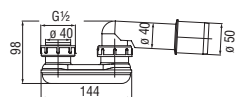

- AV00109/3CR 17,00 €