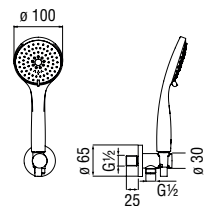

Cromo polished	AD146/57CR	130,00 €
Mora matt	AD146/57BM	195,00 €