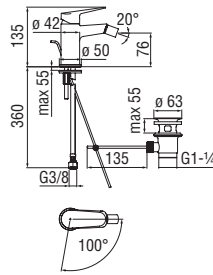

Energy and water saving single control

- Energy saving system with cold water side opening
- Anti limescale aerator M 16,5 x 1, flow rate 5 l/min
- Swivel jet
- 1 1/4" PVC waste
- ø 3/8" stainless steel flexible pipe

Cromo polished BSH101119/4CR 92,00 €

Cartridge warranty

RCR350/ECO
50,00 €

RAE219/28CR
23,00 € - 1 pc.