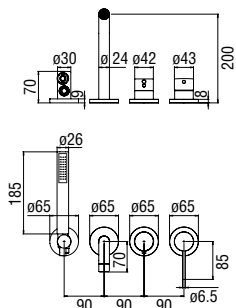

2-ways flush-fit single control external part

- 50% two step cartridge for water saving
- 2-way deviator
- Anti limescale aerator M 22 x 1
- Single jet hand shower and 150 cm hose

Cromo polished	WEBK110/91VECR	550,00 €
Inox brushed	WEBK110/91VEIX	823,00 €
Grafite brushed PVD	WEBK110/91VEGUP	879,00 €
Miele brushed PVD	WEBK110/91VECGP	879,00 €
Caffè brushed	WEBK110/91VESB	879,00 €
Tramonto polished PVD	WEBK110/91VERCP	879,00 €
Tabacco matt	WEBK110/91VETA	879,00 €

- RAEK220/36CR 56,00 € - 10 pz.
- NR00212/22CR 89,00 €

Required flush-fit part

- ø 1/2" water inlet and outlet