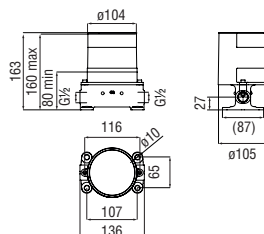

Cartridge
warranty

RCR2020
43,00 €

RAEK222/125
19,00 €

Required flush-fit part

- ø 1/2" hot and cold water inlet

- WE77250 306,00 €

Single control

- Energy saving system with cold water side opening
- Anti limescale aerator M 18 x 1, flow rate 5 l/min
- Swivel spout
- Without waste