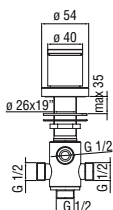

Cromo polished	UP94170CR	256,00 €
Mora matt	UP94170BM	383,00 €

2-ways deviator

· ø 1/2" outlets