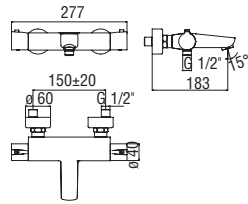

External thermostatic mixer

- 38° C safety cut-out
- Non-return valves
- Anti limescale aerator M 28 x 1
- ø 1/2" outlet

Cromo polished	VV103010/1CR	269,00 €
Mora matt	VV103010/1BM	402,00 €

RCR201/5
61,00 €

RCR201/70
41,00 €

RAEK219/41CR
49,00 € - 5 pc.

Wall mounted spout

- Anti limescale aerator M 24 x 1
- Length 200 mm