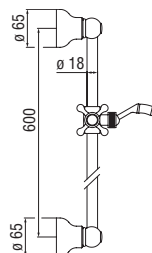

Cromo polished	AD140/10RCR	213,00 €
Miele brushed PVD	AD140/10RCGP	341,00 €

Hose (Abs)

- 1/2" double conical end nut
- Dimension 150 cm

Cromo polished	AD135/43CR	24,00 €
Inox brushed	AD135/43IX	39,00 €
Mora matt	AD135/57BM	39,00 €
Neve matt	AD135/57WM	39,00 €