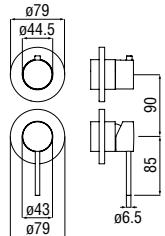

Velis external part

2-3-ways flush-fit single control external part

- 50% two step cartridge for water saving
- Invisible o-ring resistance, waterproof wall fixing

Cromo polished	WE81102/IVECR	434,00 €
Inox brushed	WE81102/IVEIX	649,00 €
Grafite brushed PVD	WE81102/IVEGUP	692,00 €
Miele brushed PVD	WE81102/IVECGP	692,00 €
Caffè brushed	WE81102/IVESB	692,00 €
Tramonto polished PVD	WE81102/IVERCP	692,00 €
Tabacco matt	WE81102/IVETA	692,00 €