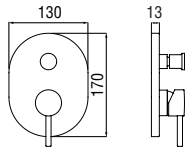

Cromo polished	AQ93100/ECR	183,00 €
Inox brushed	AQ93100/EIX	287,00 €
Mora matt	AQ93100/EBM	287,00 €

NR00212/13CR
60,00 €

Easybox 2 ways, required flush-fit part

- ø 1/2" water inlet and outlet
- Also suitable for assembly on plasterboard