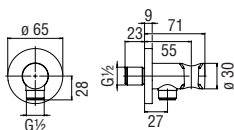

Water connection

· ø 1/2" outlet

Cromo polished	AD150CR	24,00 €
Miele brushed PVD	AD150CGP	39,00 €

Water connection with support

· Teflon coated fixed hand shower support

· ø 1/2" outlet

Cromo polished	AD150/17CR	57,00 €
Inox brushed	AD150/17IX	86,00 €
Grafite brushed PVD	AD150/17GUP	102,00 €
Mora matt	AD150/17BM	86,00 €
Neve matt	AD150/17WM	86,00 €
Miele brushed PVD	AD150/17CGP	102,00 €
Caffè brushed	AD150/17SB	102,00 €
Tramonto polished PVD	AD150/17RCP	102,00 €
Tabacco matt	AD150/17TA	102,00 €