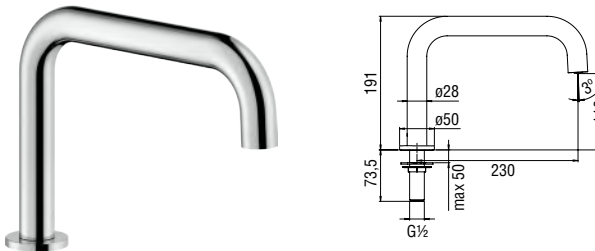

Tub edge spout

· Anti limescale aerator M 24 x 1

Cromo polished	AV00156/19CR	149,00 €
Inox brushed	AV00156/19IX	223,00 €
Grafite brushed PVD	AV00156/19GUP	240,00 €
Miele brushed PVD	AV00156/19CGP	240,00 €
Caffè brushed	AV00156/19SB	240,00 €
Tramonto polished PVD	AV00156/19RCP	240,00 €
Tabacco matt	AV00156/19TA	240,00 €

RAEK222/22
47,00 € - 10 pc.