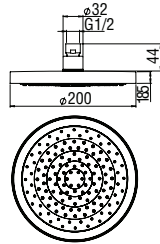

Swivel shower head (Abs)

- Dimension $\varnothing$ 200 mm
- Rain jet
- Flow rate 9 l/min

Cromo p. and grey WE00139/94CR 104,00 €

Swivel shower head (Abs)

- Dimension $\varnothing$ 130 mm
- Silk jet, flow rate 7 l/min