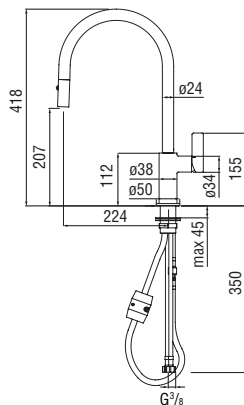

Flag 316

Stainless steel single control mixer tap

- 50% two step cartridge for water saving
- 180° swivel spout
- Pull-out 2-jet hand shower
- $\varnothing$ 3/8" stainless steel flexible pipe

Acciaio brushed FL96137IP 489,00 €

Cartridge warranty

RCR280/D
41,00 €