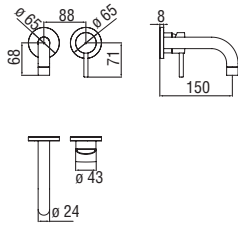

Wall-mounted single control external part

- 50% two step cartridge for water saving
- Anti limescale aerator M 22 x 1, flow rate 5 l/min
- Length of spout 150 mm
- Without waste

Cromo polished	LVO0199CR	255,00 €
Inox brushed	LVO0199IX	382,00 €
Grafite brushed PVD	LVO0199GUP	408,00 €
Mora matt	LVO0199BM	382,00 €
Neve matt	LVO0199WM	382,00 €
Miele brushed PVD	LVO0199CGP	408,00 €
Tabacco matt	LVO0199TA	408,00 €

RAEK219/67CR
79,00 € - 10 pz.

NR00212/10CR
45,00 €