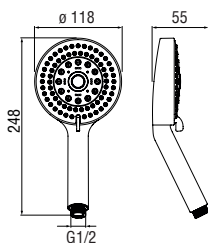

5-jet shower head (Abs)

· ø 1/2" connection

Cromo polished	AD142/188CR	44,00 €