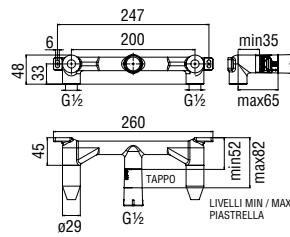

RVT200/26
19,00 €

RAEK219/280
64,00 € - 10 pz.

NR00212/31CR
86,00 €

Allbox, required flush-fit part

- ø 1/2" hot and cold water inlet
- ø 1/2" outlet

-	WE00298	137,00 €
---	---------	----------

Bidet

Dual control