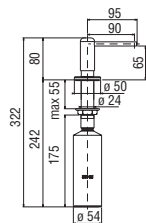

Cromo polished

Inox brushed

Grafite brushed PVD

Mora matt

Ambra brushed PVD

Tabacco matt

Flush-fit soap dispenser

· Capacity 300 ml