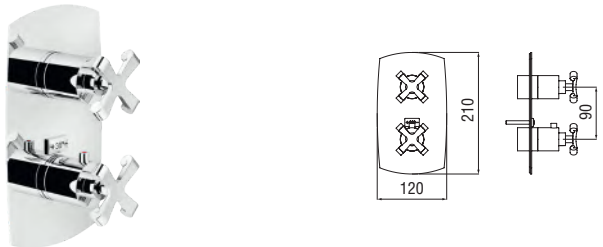

Cromo polished	CPI60CR	279,00 €
Miele brushed PVD	CPI60CGP	446,00 €

 RCR201/45
22,00 €

 NR00212/27
25,00 €

Flush-fit thermostatic mixers

1-way flush-fit thermostatic external part

- 38° C safety cut-out
- Vertical or horizontal assembly