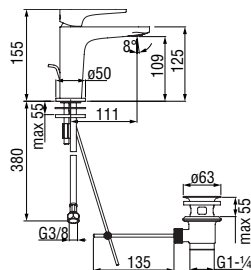

Single control

- 50% two step cartridge for water saving
- Anti limescale aerator M 24 x 1, flow rate 5 l/min
- 1 1/4" waste with patented SNAP system
- ø 3/8" stainless steel flexible pipe

Cromo polished	YO126118/1CR	168,00 €
Mora matt	YO126118/1BM	253,00 €

Cartridge warranty

RCR280/D
41,00 €

RAEK222/40
59,00 € - 10 pc.