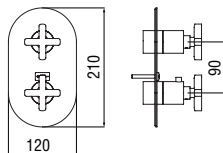

Lira external part

1-way flush-fit thermostatic external part

- 38° C safety cut-out
- Vertical or horizontal assembly

Cromo polished	LR116101CR	486,00 €
Grafite brushed PVD	LR116101GUP	817,00 €
Mora matt	LR116101BM	767,00 €

NR00008
36,00 €