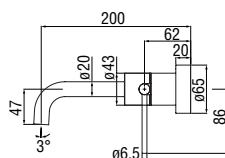

Velis external part

Wall-mounted single control external part

· Energy saving system with cold water side opening
· Anti limescale aerator M 18 x 1, flow rate 5 l/min
· Length of spout 200 mm
· Without waste

Cromo polished	VE125198/1CR	281,00 €
Inox brushed	VE125198/1IX	423,00 €
Grafite brushed PVD	VE125198/1GUP	449,00 €
Miele brushed PVD	VE125198/1CGP	449,00 €
Caffè brushed	VE125198/1SB	449,00 €
Tramonto polished PVD	VE125198/1RCP	449,00 €
Tabacco matt	VE125198/1TA	449,00 €

Cartridge warranty

RCR2020
43,00 €

RAEK222/125
19,00 €

NR00212/25
45,00 €