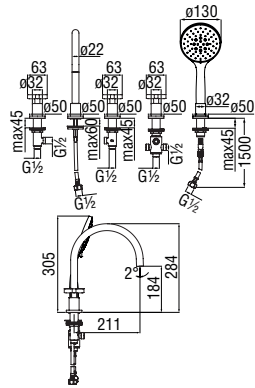

5-hole set with long spout for tub edge

- Anti limescale aerator M 18,5 x 1
- 2-way deviator
- Pull-out 3-jet hand shower

Cromo polished	WEBK204/ILRCR	845,00 €
Grafite brushed PVD	WEBK204/ILRGUP	1.352,00 €
Mora matt	WEBK204/ILRBM	1.268,00 €

RVT200/10
19,00 €

RAEK222/23
45,00 € - 10 pc.