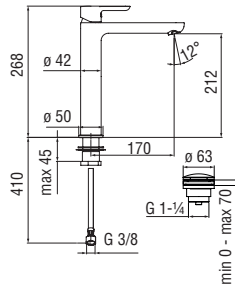

Basin single control

- 50% two step cartridge for water saving
- Anti limescale aerator M 24 x 1
- 1 1/4" push waste
- ø 3/8" stainless steel flexible pipe

Cromo polished	AB87128/2CR	219,00 €
Mora matt	AB87128/2BM	296,00 €

Cartridge warranty

RCR350/D
41,00 €

RAEK220/32CR
47,00 € - 10 pc.