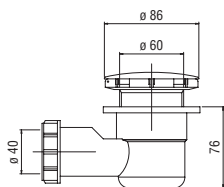

Syphon for shower tray

- Fully inspectionable
- 60 mm hole
- ABS plug

Cromo polished AV00111/10CR 26,00 €

Syphon for shower tray

- Fully inspectionable
- 60 mm hole
- ABS plug