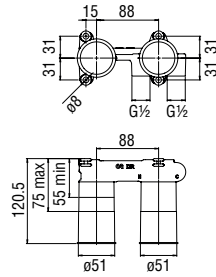

Allbox, required flush-fit part

- ø 1/2" hot and cold water inlet
- ø 1/2" outlet

-	WE00198	131,00 €

Cartridge
warranty

RCR350
41,00 €