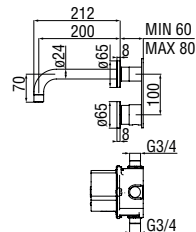

Wall-mounted cold water infrared control

- Anti limescale aerator M 22 x 1, flow rate 5 l/min
- Length 200 mm
- Battery powered
- Without waste

Cromo polished	IRAV00158/TCR	903,00 €
Inox brushed	IRAV00158/TIX	1.355,00 €
Grafite brushed PVD	IRAV00158/TGUP	1.445,00 €
Miele brushed PVD	IRAV00158/TCGP	1.445,00 €
Caffè brushed	IRAV00158/TSB	1.445,00 €
Tramonto polished PVD	IRAV00158/TRCP	1.445,00 €
Tabacco matt	IRAV00158/TTA	1.445,00 €

RAEK219/67CR
79,00 € - 10 pc.