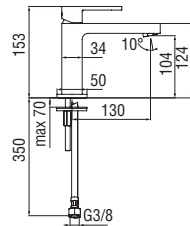

Single control

- 50% two step cartridge for water saving
- Anti limescale aerator M 24 x 1
- Without waste
- ø 3/8" stainless steel flexible pipe

Cromo polished	UP94118/2CR	254,00 €
Mora matt	UP94118/2BM	380,00 €

Cartridge warranty

RCR280/D
41,00 €

RAEK220/37CR
49,00 € - 10 pc.