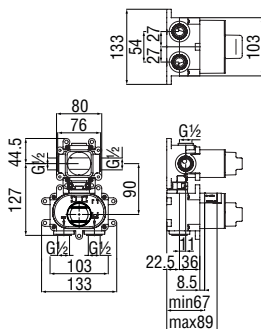

Wellbox 2 ways, required flush-fit part

- ø 1/2" water inlet and outlet
- Stop taps
- Non-return valves
- Also suitable for assembly on plasterboard

-	WE00102	226,00 €

RCR201/5
61,00 €

RCR201/28
41,00 €