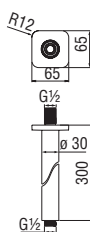

Ceiling arm
· Width 300 mm

Cromo polished   AD138/62CR   189,00 €