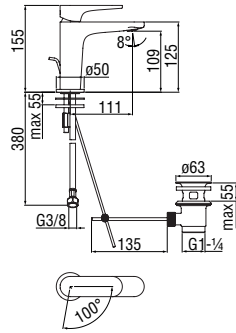

Energy saving single control

- Energy saving system with cold water side opening
- 50% two step cartridge for water saving
- Anti limescale aerator M 24 x 1, flow rate 5 l/min
- 1 1/4" waste with patented SNAP system
- ø 3/8" stainless steel flexible pipe

Cromo polished	YOE126118/1CR	169,00 €
Mora matt	YOE126118/1BM	254,00 €

Cartridge warranty

RCR280/DECO
53,00 €

RAEK222/40
59,00 € - 10 pc.