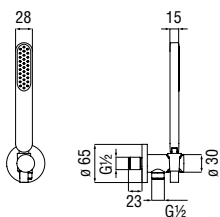

Duplex with 1/2" water connection

- Teflon coated fixed hand shower support
- Single jet hand shower and 150 cm hose

Cromo polished	AD146/55CR	218,00 €
Inox brushed	AD146/55IX	328,00 €
Grafite brushed PVD	AD146/55GUP	350,00 €
Miele brushed PVD	AD146/55CGP	350,00 €
Tabacco matt	AD146/55TA	350,00 €