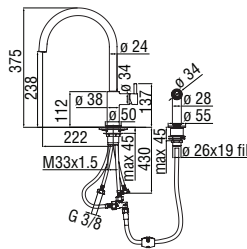

Cromo polished KL93300/50CR 586,00 €

Cartridge warranty

RCR280/D
41,00 €

RAEK220/27CR
45,00 € - 10 pc.

Side spray / Cuci

Single control with pull-out hand shower

- 360° swivel spout
- Single jet hand shower with open / close button
- ø 3/8" stainless steel flexible pipe