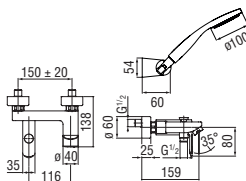

Bath

External single control mixer tap with shower set

- 50% two step cartridge for water saving
- Anti limescale aerator M 28 x 1
- Auto return deviator
- Adjustable hand shower support
- Single jet hand shower and 150 cm hose

Cromo polished RD00110CR 213,00 €

Cartridge warranty

RCR350/D
41,00 €

RAEK219/4CR
45,00 € - 5 pc.