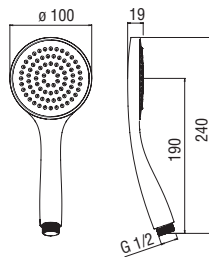

Single jet shower head (Abs)

· ø 1/2" connection

Cromo polished	AD142/130CCR	70,00 €
Inox brushed	AD142/130CIX	106,00 €
Grafite brushed PVD	AD142/130CGUP	112,00 €
Neve matt	AD142/130CWM	106,00 €
Miele brushed PVD	AD142/130CCGP	112,00 €