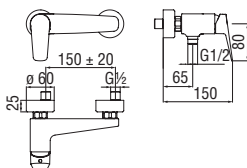

External single control

- 50% two step cartridge for water saving
- ø 1/2" outlet

Cromo polished SY97130CR 184,00 €

Cartridge
warranty

RCR350/D
41,00 €

Flush-fit single control

- 50% two step cartridge for water saving
- ø 1/2" hot and cold water inlet
- ø 1/2" outlet
- External part and flush-fit part