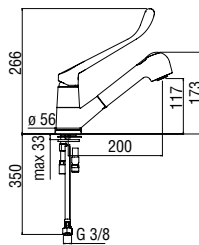

Single control mixer tap with clinical lever

- Swivel body
- Pull-out 2-jet hand shower
- ø 3/8" stainless steel flexible pipe

Cromo polished ASRD127/CCR 232,00 €

Cartridge warranty

RCR350/DCL
41,00 €