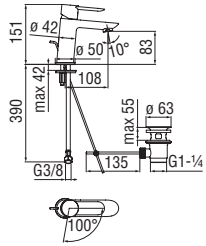

Energy and water saving single control

- Energy saving system with cold water side opening
- Anti limescale aerator M 24 x 1, flow rate 5 l/min
- 1 1/4" waste with patented SNAP system
- ø 3/8" stainless steel flexible pipe

Cromo polished SAH99118/1CR 132,00 €

Cartridge warranty

RCR350/ECO
50,00 €

RAEK219/23CR
64,00 € - 10 pc.