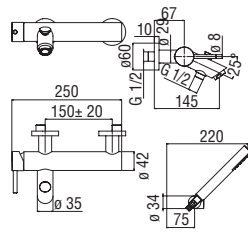

Bath

External single control mixer tap with shower set

- 50% two step cartridge for water saving
- Anti limescale aerator M 28 x 1
- Auto return deviator
- Single jet hand shower and 150 cm hose

Cromo polished	LV00110CR	394,00 €
Inox brushed	LV00110IX	579,00 €
Grafite brushed PVD	LV00110GUP	617,00 €
Mora matt	LV00110BM	579,00 €
Neve matt	LV00110WM	579,00 €
Miele brushed PVD	LV00110CGP	617,00 €
Tabacco matt	LV00110TA	617,00 €

Cartridge warranty

RCR350
41,00 €

RAEK219/41CR
49,00 € - 5 pc.