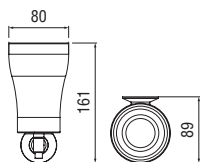

Glass holder

- Wall-mounted
- Ceramic

Cromo polished	ACCP12CR	132,00 €
Miele brushed PVD	ACCP12CGP	212,00 €