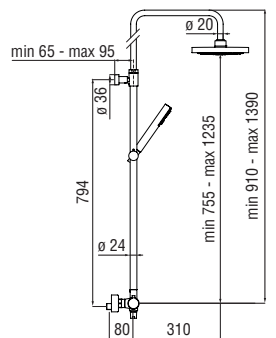

External thermostatic mixer with cold body and telescopic rail

- 38° C safety cut-out
- Non-return valves
- Swivel shower head $\varnothing$ 200 mm
- Sliding swivel hand shower support
- Single jet hand shower and 150 cm hose

Cromo polished TH85530/54CR 902,00 €

RCR201/56A
61,00 €

RCR201/28
41,00 €