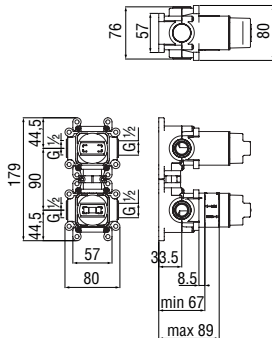

Techbox 2 ways, required flush-fit part

- 2 ways ceramic diverter
- ø 1/2" water inlet and outlet
- Also suitable for assembly on plasterboard

-	WE81102	168,00 €

Cartridge warranty	RCR350 41,00 €	RCR201/35FSC 41,00 €	NR00212/30 89,00 €