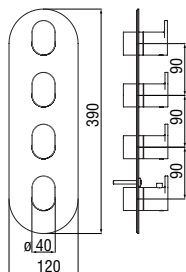

4-ways flush-fit thermostatic external part

- 38° C safety cut-out
- Vertical or horizontal assembly

Cromo polished	UP94104CR	822,00 €
Mora matt	UP94104BM	1.295,00 €

NR00008
36,00 €