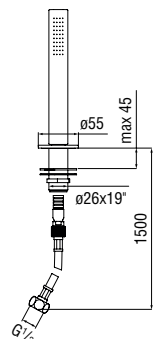

Duplex

· Pull-out single jet hand shower

Cromo polished	NR00238/22CR	111,00 €
Inox brushed	NR00238/22IX	159,00 €
Grafite brushed PVD	NR00238/22GUP	179,00 €
Mora matt	NR00238/22BM	159,00 €
Neve matt	NR00238/22WM	159,00 €
Miele brushed PVD	NR00238/22CGP	179,00 €
Caffè brushed	NR00238/22SB	179,00 €
Tramonto polished PVD	NR00238/22RCP	179,00 €
Tabacco matt	NR00238/22TA	179,00 €