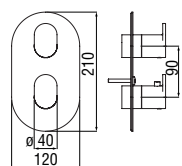

2-ways flush-fit thermostatic external part

- 38° C safety cut-out
- Vertical or horizontal assembly

Cromo polished	UP94102CR	398,00 €
Mora matt	UP94102BM	629,00 €

NR00008
36,00 €