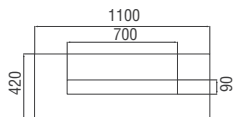

110 x 42 cm	AVGUA/07	28,00 €
123 x 42 cm	AVGUA/08	32,00 €
141 x 42 cm	AVGUA/09	44,00 €
141 x 42 cm	AVGUA/10	44,00 €
164 x 42 cm	AVGUA/12	47,00 €

Isolation membrane in polythylene

· Width 100 cm