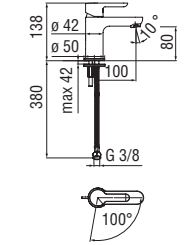

Energy and water saving single control

- Energy saving system with cold water side opening
- Anti limescale aerator M 24 x 1, flow rate 5 l/min
- Without waste
- ø 3/8" stainless steel flexible pipe

Cromo polished	ABH87118/2CR	102,00 €
Mora matt	ABH87118/2BM	137,00 €

Cartridge warranty

RCR350/ECO
50,00 €

RAEK219/23CR
64,00 € - 10 pc.