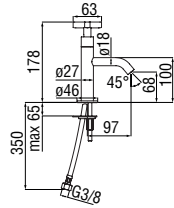

Washbasin size S

Cold water tap

- Anti limescale aerator M 16,5 x 1, flow rate 5 l/min
- Without waste
- ø 3/8" stainless steel hose

Cromo polished	LR116236CR	211,00 €
Grafite brushed PVD	LR116236GUP	337,00 €
Mora matt	LR116236BM	316,00 €

RVT200/5D
19,00 €

RAEK219/28
61,00 € - 10 pc.