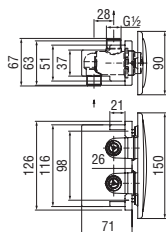

Filters

PRATIKO stop system

· Fitted with filters
· Fitted with non-return valves

Cromo polished	AV30910CR	149,00 €