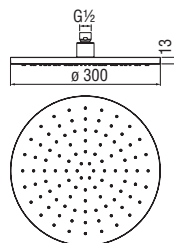

Cromo polished	AD139/113CR	436,00 €
Tramonto polished PVD	AD139/113RCP	NEW 697,00 €