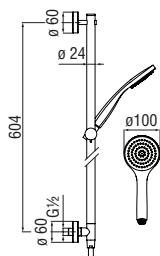

Wall rails

Wall rail with 1/2" water connection

- Sliding swivel hand shower support
- Single jet hand shower and 150 cm hose

Cromo polished	AD140/28CR	261,00 €