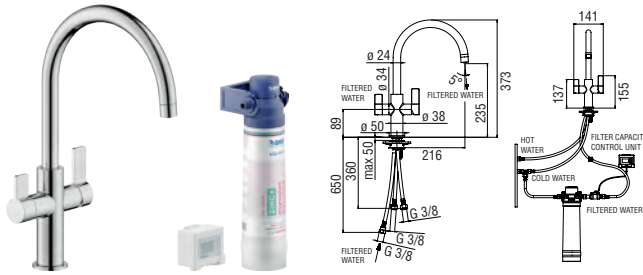

Dual-lever with filtration system

- 50% two step cartridge for water saving
- 360° swivel spout
- Anti limescale aerator M 22 x 1, filtered water aerator
- AQA drink Zinc + Magnesium BWT 650 litre filter (22 °f)
- Filter capacity control litre meter (batteries not included)
- ø 3/8" stainless steel flexible pipe

Cromo polished	FL96824/3VBCR	567,00 €
Grafite brushed PVD	FL96824/3VBGUP	777,00 €
Mora matt	FL96824/3VBBM	683,00 €
Ambra brushed PVD	FL96824/3VBGTP	777,00 €
Tabacco matt	FL96824/3VBTA	777,00 €

Cartridge warranty	RCR280/D 41,00 €	RVT200/5S 19,00 €	RAEK219/38CR 105,00 € - 10 pc.

Dual-lever with filtration system

- 50% two step cartridge for water saving
- 360° swivel spout
- Anti limescale aerator M 18 x 1, filtered water aerator
- AQA drink Zinc + Magnesium BWT 650 litre filter (22 °f)
- Filter capacity control litre meter (batteries not included)
- ø 3/8" stainless steel flexible pipe