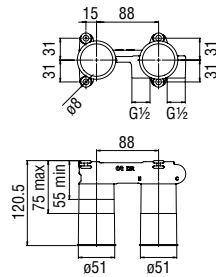

Allbox, required flush-fit part

- ø 1/2" hot and cold water inlet
- ø 1/2" outlet

-	WE00198	131,00 €

Cartridge warranty

RCR350
41,00 €