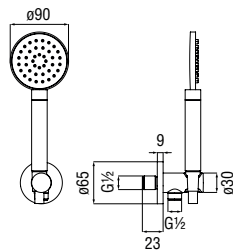

Duplex

Duplex with 1/2" water connection

· Teflon coated fixed hand shower support
· Single jet hand shower and 150 cm hose

Cromo polished	AD146/54CR	284,00 €
Inox brushed	AD146/54IX	425,00 €
Grafite brushed PVD	AD146/54GUP	454,00 €
Caffè brushed	AD146/54SB	454,00 €
Tabacco matt	AD146/54TA	454,00 €