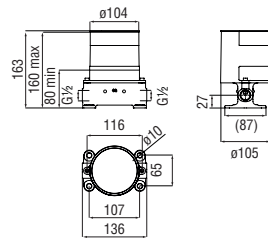

Required flush-fit part

- $\varnothing$ 1/2" hot and cold water inlet

-	WE77250	306,00 €