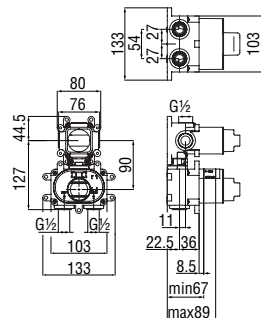

Wellbox 1 way, required flush-fit part

- ø 1/2" water inlet and outlet
- Stop taps
- Non-return valves
- Also suitable for assembly on plasterboard

-	WE00101	175,00 €

RCR201/5 61,00 €	RVT200/5D 19,00 €