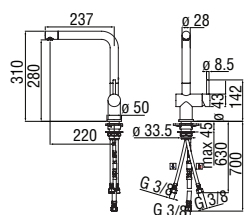

Single control low pressure

- 50% two step cartridge for water saving
- Swivel spout
- Anti limescale aerator M 24 x 1
- ø 3/8" stainless steel flexible pipe

Cromo polished BPLV113CR 349,00 €

Cartridge warranty

RCR350
41,00 €