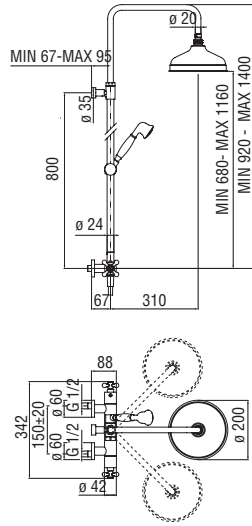

External thermostatic mixer with telescopic rail

- 38° C safety cut-out
- Non-return valves
- Swivel shower head ø 200 mm
- Sliding swivel hand shower support
- Single jet hand shower and 150 cm hose

Cromo polished	GRC0030/50CR	1.384,00 €
Miele brushed PVD	GRC0030/50CGP	2.214,00 €

RCR201/56
61,00 €

RCR201/57
54,00 €