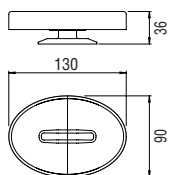

Soap holder

- Free-standing
- Ceramic

Cromo polished	ACCP01CR	107,00 €
Miele brushed PVD	ACCP01CGP	171,00 €