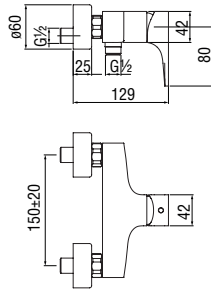

-	WE77250	306,00 €
---	---------	----------

External single control

- 50% two step cartridge for water saving
- ø 1/2" outlet

Cromo polished	SE124130CR	202,00 €
Inox brushed	SE124130IX	302,00 €
Mora matt	SE124130BM	302,00 €