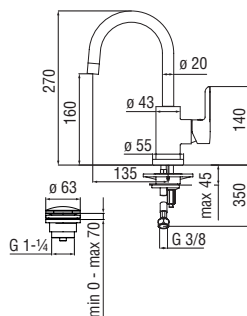

Single control

- 50% two step cartridge for water saving
- Anti limescale aerator M 22 x 1
- 360° swivel spout
- 1 1/4" push waste
- ø 3/8" stainless steel flexible pipe

Cromo polished	AB87338/2CR	218,00 €
Mora matt	AB87338/2BM	328,00 €

Cartridge warranty

RCR360/D
41,00 €

RAEK222/10CR
61,00 € - 10 pc.