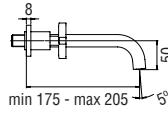

Wall mounted 3 hole set with long spout external part

- Anti limescale aerator M 18,5 x 1, flow rate 5 l/min
- Length of spout: min 175 - max 205 mm
- Without waste

Cromo polished	LR116298/IECR	309,00 €
Grafite brushed PVD	LR116298/IEGUP	494,00 €
Mora matt	LR116298/IEBM	463,00 €

RVT200/26
19,00 €

RAEK222/44
64,00 € - 10 pc.

NR00212/28
43,00 €

Carlos Primero external part