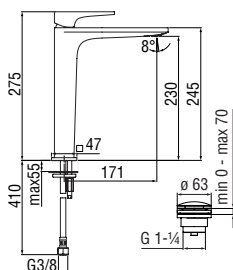

Basin single control

- 50% two step cartridge for water saving
- Anti limescale aerator M 24 x 1, flow rate 5 l/min
- 1 1/4" push waste
- $\varnothing$ 3/8" stainless steel flexible pipe

Cromo polished	SE124128/2CR	386,00 €
Inox brushed	SE124128/2IX	579,00 €
Mora matt	SE124128/2BM	579,00 €

Cartridge
warranty

RCR280/D
41,00 €

RAEK222/40
59,00 € - 10 pc.