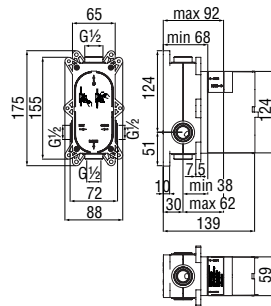

 NR00212/13CR
60,00 €

Easybox 2 ways, required flush-fit part

- ø 1/2" water inlet and outlet
- Also suitable for assembly on plasterboard

Note: RVREN1717 backflow prevention device available (optional)

- WE81100 142,00 €