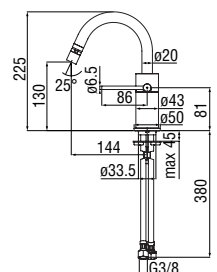

Single control

- Energy saving system with cold water side opening
- Anti limescale aerator M 16 x 1, flow rate 5 l/min
- Swivel spout, swivel jet
- Without waste, ø 3/8" stainless steel flexible pipe

Cromo polished	VE125139/3CR	362,00 €
Inox brushed	VE125139/3IX	533,00 €
Grafite brushed PVD	VE125139/3GUP	568,00 €
Miele brushed PVD	VE125139/3CGP	568,00 €
Caffè brushed	VE125139/3SB	568,00 €
Tramonto polished PVD	VE125139/3RCP	568,00 €
Tabacco matt	VE125139/3TA	568,00 €

Cartridge warranty

RCR2020
43,00 €

RAE222/43CR
30,00 € - 1 pc.