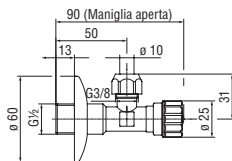

Cromo polished	AV00121/2CR	25,00 €
Miele brushed PVD	AV00121/2CGP	40,00 €
Caffè brushed	AV00121/2SB	40,00 €

Unde-washbasin tap

· $3/4''$ washing machine connection
· $\varnothing 1/2''$ connection