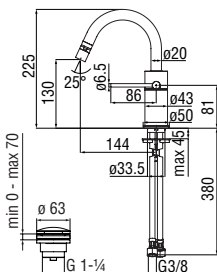

Single control

- Energy saving system with cold water side opening
- Anti limescale aerator M 16 x 1, flow rate 5 l/min
- Swivel spout, swivel jet
- 1 1/4" push waste, ø 3/8" stainless steel flexible pipe

Cromo polished	VE125139/2CR	381,00 €
Inox brushed	VE125139/2IX	560,00 €
Grafite brushed PVD	VE125139/2GUP	597,00 €
Miele brushed PVD	VE125139/2CGP	597,00 €
Caffè brushed	VE125139/2SB	597,00 €
Tramonto polished PVD	VE125139/2RCP	597,00 €
Tabacco matt	VE125139/2TA	597,00 €

Cartridge warranty

RCR2020
43,00 €

RAE222/43CR
30,00 € - 1 pc.