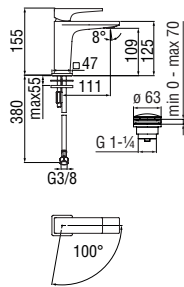

Cromo polished	SEE124118/1CR	197,00 €
Inox brushed	SEE124118/1IX	296,00 €
Mora matt	SEE124118/1BM	296,00 €

Cartridge warranty

RCR280/DECO
53,00 €

RAEK222/40
59,00 € - 10 pc.

Energy saving single control

- Energy saving system with cold water side opening
- 50% two step cartridge for water saving
- Anti limescale aerator M 24 x 1, flow rate 5 l/min
- 1 1/4" push waste
- ø 3/8" stainless steel flexible pipe