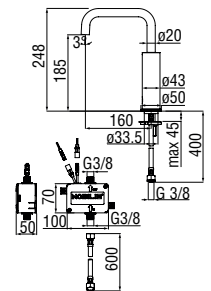

Cold water infrared control

- Anti limescale aerator M 18 x 1, flow rate 5 l/min
- Battery powered
- Without waste, ø 3/8" stainless steel flexible pipe

Cromo polished	IRVE125236CR	440,00 €
Inox brushed	IRVE125236IX	660,00 €
Grafite brushed PVD	IRVE125236GUP	704,00 €
Miele brushed PVD	IRVE125236CGP	704,00 €
Caffè brushed	IRVE125236SB	704,00 €
Tramonto polished PVD	IRVE125236RCP	704,00 €
Tabacco matt	IRVE125236TA	704,00 €

RAEK222/125
19,00 €