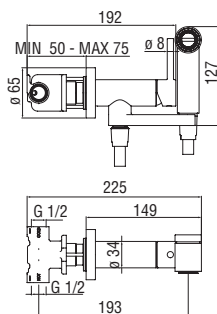

Flush-fit single control

- Single jet hand shower with open / close button
- 100 cm hose

Cromo polished	AV00600CR	295,00 €
Inox brushed	AV00600IX	442,00 €
Grafite brushed PVD	AV00600GUP	471,00 €
Mora matt	AV00600BM	442,00 €
Miele brushed PVD	AV00600CGP	471,00 €
Caffè brushed	AV00600SB	471,00 €
Tramonto polished PVD	AV00600RCP	471,00 €
Tabacco matt	AV00600TA	471,00 €

Cartridge warranty

RCR280/D
41,00 €

NR00212/25
45,00 €