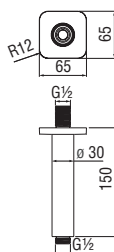

Ceiling arm
· Length 150 mm

Cromo polished   AD138/61CR   160,00 €