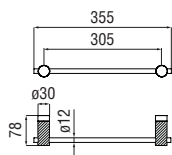

Cromo polished

Inox brushed

Grafite brushed PVD

Miele brushed PVD

Tabacco matt

Towel holder

- Wall-mounted
- Size S

Cromo polished	ACRS20/SCR	267,00 €
Inox brushed	ACRS20/SIX	400,00 €
Grafite brushed PVD	ACRS20/SGUP	480,00 €
Miele brushed PVD	ACRS20/SCGP	480,00 €
Tabacco matt	ACRS20/STA	480,00 €