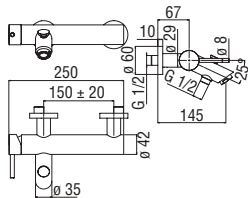

External single control

- 50% two step cartridge for water saving
- Anti limescale aerator M 28 x 1
- Auto return deviator
- ø 1/2" outlet

Cromo polished	LV00110/1CR	308,00 €
Inox brushed	LV00110/1IX	460,00 €
Grafite brushed PVD	LV00110/1GUP	491,00 €
Mora matt	LV00110/1BM	460,00 €
Neve matt	LV00110/1WM	460,00 €
Miele brushed PVD	LV00110/1CGP	491,00 €
Tabacco matt	LV00110/1TA	491,00 €

Cartridge warranty

RCR350
41,00 €

RAEK219/41CR
49,00 € - 5 pc.