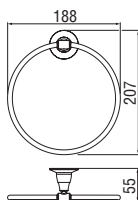

Towel holder

· Wall-mounted

Cromo polished	ACCP20/600CR	162,00 €
Miele brushed PVD	ACCP20/600CGP	258,00 €

Towel holder

· Wall-mounted

Cromo polished	ACCP25CR	116,00 €
Miele brushed PVD	ACCP25CGP	185,00 €

Towel holder