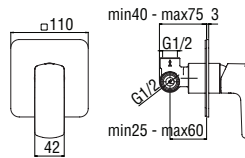

Built-in 1-way single control mixer

- 50% two step cartridge for water saving
- ø 1/2" hot and cold water inlet
- ø 1/2" outlet
- External part and flush-fit part

Cromo polished	VV103108CR	110,00 €
Mora matt	VV103108BM	164,00 €

Cartridge warranty

RCR350
41,00 €

NR00212/10CR
45,00 €