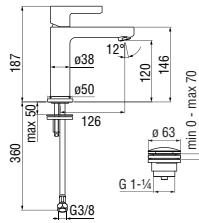

Single control

- 50% two step cartridge for water saving
- Anti limescale aerator M 24 x 1
- 1 1/4" push waste
- ø 3/8" stainless steel flexible pipe

Cromo polished	LR116118/2CR	298,00 €
Mora matt	LR116118/2BM	446,00 €

Cartridge warranty

RCR280/D
41,00 €

RAEK220/37CR
49,00 € - 10 pc.