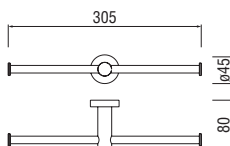

Double toilet roll holder

· Wall-mounted

Cromo polished	ACPL30/2XCR	98,00 €
Inox brushed	ACPL30/2XIX	147,00 €
Grafite brushed PVD	ACPL30/2XGUP	156,00 €
Mora matt	ACPL30/2XBM	147,00 €
Neve matt	ACPL30/2XWM	147,00 €
Miele brushed PVD	ACPL30/2XCGP	156,00 €
Caffè brushed	ACPL30/2XSB	156,00 €
Tramonto polished PVD	ACPL30/2XRCP	156,00 €
Tabacco matt	ACPL30/2XTA	156,00 €