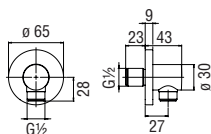

Water connection

· ø 1/2" outlet

Cromo polished	AD150/12CR	50,00 €
Inox brushed	AD150/12IX	78,00 €
Grafite brushed PVD	AD150/12GUP	90,00 €
Mora matt	AD150/12BM	78,00 €
Neve matt	AD150/12WM	78,00 €
Miele brushed PVD	AD150/12CGP	90,00 €
Caffè brushed	AD150/12SB	90,00 €
Tramonto polished PVD	AD150/12RCP	90,00 €
Tabacco matt	AD150/12TA	90,00 €