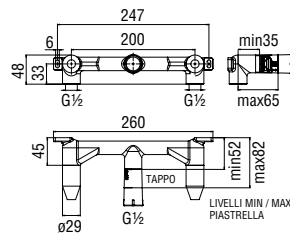

Allbox, required flush-fit part

- ø 1/2" hot and cold water inlet
- ø 1/2" outlet