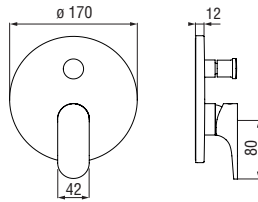

Yoyo external part

2-ways flush-fit single control external part

- 50% two step cartridge for water saving
- Auto return deviator

Cromo polished	YO126100/ECR	146,00 €
Mora matt	YO126100/EBM	229,00 €

NR00212/13CR
60,00 €