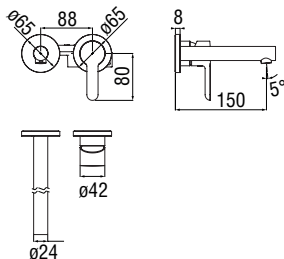

Wall-mounted single control external part

- 50% two step cartridge for water saving
- Anti limescale aerator M 18 x 1
- Length of spout 150 mm
- Without waste

Cromo polished	AB87199CR	239,00 €
Mora matt	AB87199BM	323,00 €

- RAEK220/27CR
  45,00 € - 10 pz.
- NR00212/10CR
  45,00 €