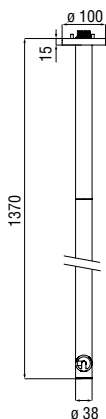

Cartridge warranty

RCR2020
43,00 €

RAEK222/44
64,00 € - 10 pz.

Required flush-fit part

- ø 1/2" hot and cold water inlet

-	WE77250	306,00 €
---	---------	----------

Ceiling-mounted washbasin

Single control