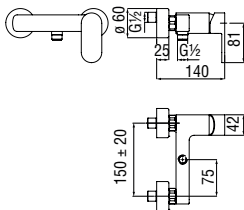

Up

External single control

- 50% two step cartridge for water saving
- ø 1/2" outlet

Cromo polished	UP94130CR	268,00 €
Mora matt	UP94130BM	402,00 €

Cartridge warranty

RCR350/D
41,00 €