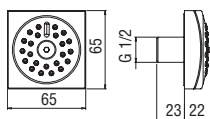

Cromo polished	WE00139/82CR	166,00 €
Inox brushed	WE00139/82IX	248,00 €
Mora matt	WE00139/82BM	248,00 €