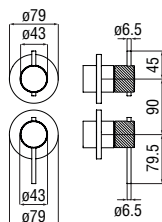

Cromo polished	WE81102/1RSCR	519,00 €
Inox brushed	WE81102/1RSIX	778,00 €
Grafite brushed PVD	WE81102/1RSGUP	830,00 €
Miele brushed PVD	WE81102/1RSCGP	830,00 €
Tabacco matt	WE81102/1RSTA	830,00 €

Techbox 3 ways, required flush-fit part

- 3 ways ceramic diverter
- ø 1/2" water inlet and outlet
- Also suitable for assembly on plasterboard