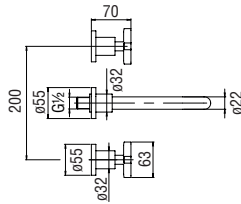

Wall mounted 3 hole set with long spout external part

- Anti limescale aerator M 18,5 x 1, flow rate 5 l/min
- Length of spout: min 175 - max 205 mm
- Without waste

Cromo polished	LR116298/IECR	309,00 €
Grafite brushed PVD	LR116298/IEGUP	494,00 €
Mora matt	LR116298/IEBM	463,00 €

RVT200/26
19,00 €

RAEK222/44
64,00 € - 10 pc.

NR00212/28
43,00 €

Carlos Primero external part