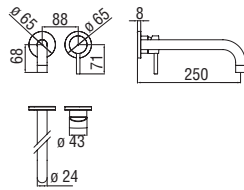

Wall-mounted single control external part long spout

- 50% two step cartridge for water saving
- Anti limescale aerator M 22 x 1, flow rate 5 l/min
- Length of spout 250 mm
- Without waste

Cromo polished	LVO0199/2CR	318,00 €
Inox brushed	LVO0199/2IX	478,00 €
Grafite brushed PVD	LVO0199/2GUP	508,00 €
Mora matt	LVO0199/2BM	478,00 €
Neve matt	LVO0199/2WM	478,00 €
Miele brushed PVD	LVO0199/2CGP	508,00 €
Tabacco matt	LVO0199/2TA	508,00 €

RAEK219/67CR
79,00 € - 10 pz.

NR00212/10CR
45,00 €