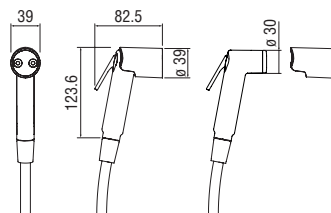

Set wc

- Fixed hand shower support
- Single jet hand shower with open / close button
- 120 cm hose

Cromo polished	AD146/51CR	60,00 €
Mora matt	AD146/51BM	116,00 €

Set wc

- Fixed hand shower support
- Single jet hand shower with open / close button
- 120 cm hose