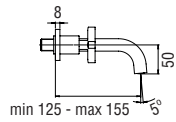

Wall mounted 3 hole set external part

- Anti limescale aerator M 18,5 x 1, flow rate 5 l/min
- Length of spout: min 125 - max 155 mm
- Without waste

Cromo polished	LR116298/ECR	291,00 €
Grafite brushed PVD	LR116298/EGUP	465,00 €
Mora matt	LR116298/EBM	437,00 €

RVT200/26
19,00 €

RAEK222/44
64,00 € - 10 pz.

NR00212/28
43,00 €