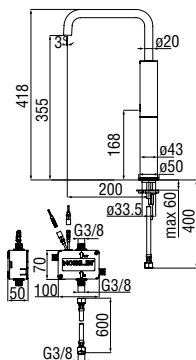

Cold water basin infrared control

- Anti limescale aerator M 18 x 1, flow rate 5 l/min
- Battery powered
- Without waste, ø 3/8" stainless steel flexible pipe

Cromo polished	IRVE125238CR	486,00 €
Inox brushed	IRVE125238IX	730,00 €
Grafite brushed PVD	IRVE125238GUP	778,00 €
Miele brushed PVD	IRVE125238CGP	778,00 €
Caffè brushed	IRVE125238SB	778,00 €
Tramonto polished PVD	IRVE125238RCP	778,00 €
Tabacco matt	IRVE125238TA	778,00 €

RAEK222/125
19,00 €