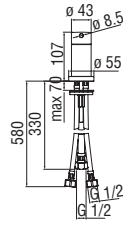

 RAEK222/125
19,00 €

Single control mixer

- 50% two step cartridge for water saving
- 2-way inlet

Cromo polished	WE00110/9TCR	219,00 €
Inox brushed	WE00110/9TIX	330,00 €
Grafite brushed PVD	WE00110/9TGUP	352,00 €
Mora matt	WE00110/9TBM	330,00 €
Neve matt	WE00110/9TWM	330,00 €
Miele brushed PVD	WE00110/9TCGP	352,00 €
Tabacco matt	WE00110/9TTA	352,00 €