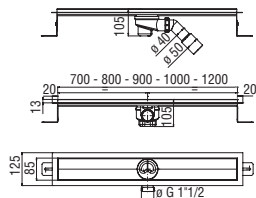

Flush fit part

Required flush-fit part

· 105 mm syphon

70 cm	AVCDA/07	532,00 €
80 cm	AVCDA/08	573,00 €
90 cm	AVCDA/09	609,00 €
100 cm	AVCDA/10	649,00 €
120 cm	AVCDA/12	723,00 €

Required flush-fit part

· 85 mm syphon