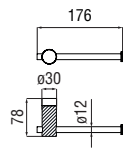

Toilet roll holder

- Wall-mounted
- Suitable for right / left side mounting

Cromo polished	ACRS30CR	170,00 €
Inox brushed	ACRS30IX	255,00 €
Grafite brushed PVD	ACRS30GUP	307,00 €
Miele brushed PVD	ACRS30CGP	307,00 €
Tabacco matt	ACRS30TA	307,00 €

Phone holder cover

- Suitable for mounting on roll holder
- Toilet roll holder not included