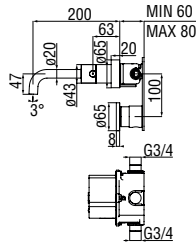

Infrared wall-mounted control

- Anti limescale aerator M 18 x 1, flow rate 5 l/min
- Length of spout 200 mm
- Battery powered
- Without waste

Cromo polished	IRVE125198/ICR	985,00 €
Inox brushed	IRVE125198/IIIX	1.476,00 €
Grafite brushed PVD	IRVE125198/IGUP	1.574,00 €
Miele brushed PVD	IRVE125198/ICGP	1.574,00 €
Caffè brushed	IRVE125198/ISB	1.574,00 €
Tramonto polished PVD	IRVE125198/IRCP	1.574,00 €
Tabacco matt	IRVE125198/ITA	1.574,00 €

Cartridge warranty

RCR2020
43,00 €

RAEK222/125
19,00 €

NR00212/33
43,00 €