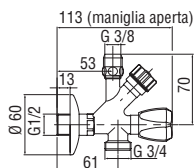

Cromo polished	AV00121/10CR	47,00 €