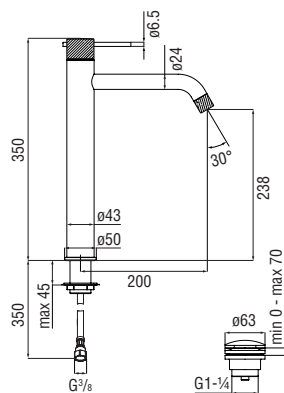

Basin single control

- 50% two step cartridge for water saving
- Anti limescale aerator M 22 x 1, flow rate 5 l/min
- 1 1/4" push waste
- ø 3/8" stainless steel flexible pipe

Cromo polished	RS131128/2CR	540,00 €
Inox brushed	RS131128/2IX	810,00 €
Grafite brushed PVD	RS131128/2GUP	863,00 €
Miele brushed PVD	RS131128/2CGP	863,00 €
Tabacco matt	RS131128/2TA	863,00 €

Cartridge warranty
 RCR280/D
41,00 €

RAE220/67CR
24,00 € - 1 pc.