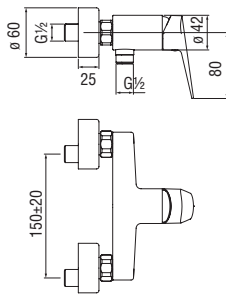

Blues

External single control

- 50% two step cartridge for water saving
- ø 1/2" outlet

Cromo polished BS101130CR 113,00 €

Cartridge warranty

RCR350
41,00 €