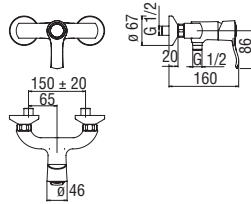

Cromo polished

SI98130CR

441,00 €

Cartridge
warranty

RCR360/D
41,00 €

Built-in 1-way single control mixer

- 50% two step cartridge for water saving
- $\emptyset$ 1/2" hot and cold water inlet
- $\emptyset$ 1/2" outlet
- External part and flush-fit part