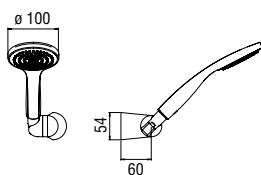

Duplex

- Adjustable hand shower support
- Single jet hand shower and 150 cm hose

Cromo polished	AD144/7CR	88,00 €