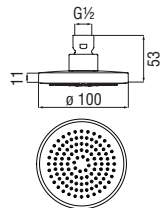

Swivel shower head (Abs)

- Dimension $\varnothing$ 100 mm
- Silk jet, flow rate 6 l/min

Cromo polished	AD139/141CR	113,00 €
Inox brushed	AD139/141IX	170,00 €
Grafite brushed PVD	AD139/141GUP	184,00 €
Mora matt	AD139/141BM	170,00 €
Neve matt	AD139/141WM	170,00 €
Miele brushed PVD	AD139/141CGP	184,00 €
Caffè brushed	AD139/141SB	184,00 €
Tramonto polished PVD	AD139/141RCP	184,00 €
Tabacco matt	AD139/141TA	184,00 €

Swivel shower head (Abs)

- Dimension 300 x 300 mm
- Rain jet