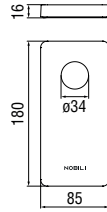

Base for Nobili single control mixer

· Taps not included

- ESP233/22 49,00 €

Nobili base for 3-hole set

· Taps not included