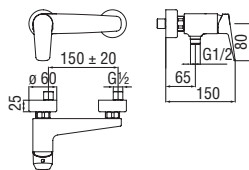

Sky

External single control

- 50% two step cartridge for water saving
- ø 1/2" outlet

Cromo polished SY97130CR 184,00 €

Cartridge warranty

RCR350/D
41,00 €