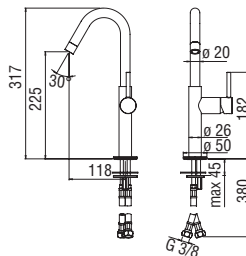

Cromo polished	AQ93128/16CR	296,00 €
Inox brushed	AQ93128/16IX	444,00 €
Mora matt	AQ93128/16BM	444,00 €

Cartridge
warranty

RCR280/D
41,00 €

RAEK219/28
61,00 € - 10 pc.

Single control

- 50% two step cartridge for water saving
- Fixed spout
- Anti limescale aerator M 16 x 1, flow rate 5 l/min
- Without waste
- \varnothing 3/8" stainless steel flexible pipe