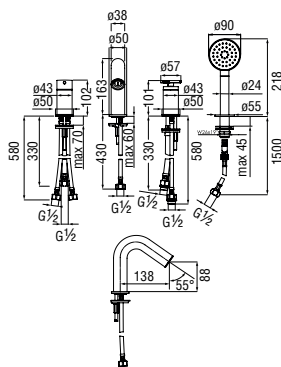

Deck-mounted

Bath edge single control

- 50% two step cartridge for water saving
- Anti limescale aerator M 24 x 1
- 2-way deviator
- Pull-out single jet hand shower

Cromo polished	WEBK110/9SOCR	1.019,00 €
Inox brushed	WEBK110/9SOIX	1.528,00 €
Grafite brushed PVD	WEBK110/9SOGUP	1.630,00 €
Caffè brushed	WEBK110/9SOSB	1.630,00 €
Tabacco matt	WEBK110/9SOTA	1.630,00 €

- Cartridge warranty
- RCR350
  41,00 €
- RCR201/35FSC
  41,00 €
- RAEK222/22
  47,00 € - 10 pz.