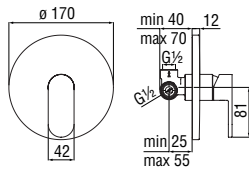

Built-in 1-way single control mixer

- 50% two step cartridge for water saving
- Invisible o-ring resistance
- Waterproof wall fixing
- ø 1/2" hot and cold water inlet
- ø 1/2" outlet
- External part and flush-fit part

Cromo polished	UP94108CR	168,00 €
Mora matt	UP94108BM	264,00 €

Cartridge warranty

RCR350
41,00 €

NR00212/10CR
45,00 €