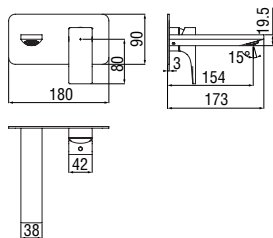

Cromo polished	SE124128/2CR	386,00 €
Inox brushed	SE124128/2IX	579,00 €
Mora matt	SE124128/2BM	579,00 €

Cartridge
warranty

RCR280/D
41,00 €

RAEK222/40
59,00 € - 10 pc.

Wall-mounted single control external part