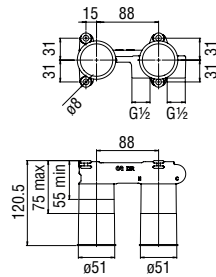

Allbox, required flush-fit part

- ø 1/2" hot and cold water inlet
- ø 1/2" outlet

-	WE00198	131,00 €

- Cartridge warranty
- RCR350
  41,00 €