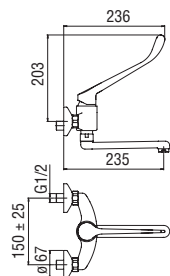

Wall-mounted single control mixer tap with clinical lever

- Swivel spout
- Anti limescale aerator M 24 x 1

Cromo polished ASRD115/CCR 211,00 €

RCR440
41,00 €

RAEK220/32CR
47,00 € - 10 pc.