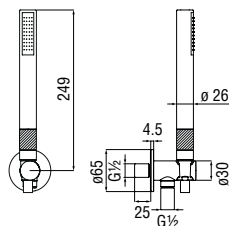

RCR201/5 61,00 €
 RCR201/28 41,00 €
 RVT200/5D 19,00 €

Duplex

Duplex with 1/2" water connection

- Teflon coated fixed hand shower support
- Single jet hand shower and 150 cm hose

Cromo polished	AD146/55CR	218,00 €
Inox brushed	AD146/55IX	328,00 €
Grafite brushed PVD	AD146/55GUP	350,00 €
Miele brushed PVD	AD146/55CGP	350,00 €
Tabacco matt	AD146/55TA	350,00 €