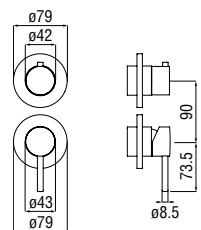

2-3-ways flush-fit single control external part

- 50% two step cartridge for water saving
- Invisible o-ring resistance, waterproof wall fixing

Cromo polished	WE81102/ITCR	434,00 €
Inox brushed	WE81102/ITIX	649,00 €
Grafite brushed PVD	WE81102/ITGUP	692,00 €
Mora matt	WE81102/ITBM	649,00 €
Neve matt	WE81102/ITWM	649,00 €
Miele brushed PVD	WE81102/ITCGP	692,00 €
Tabacco matt	WE81102/ITTA	692,00 €