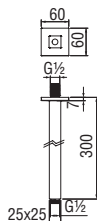

Cromo polished AD138/51CR 306,00 €

Shower arms

Ceiling arm

· Width 300 mm

Cromo polished	AD138/66CR	189,00 €
Inox brushed	AD138/66IX	282,00 €
Mora matt	AD138/66BM	282,00 €

Ceiling arm

· Length 150 mm
· Support mounting