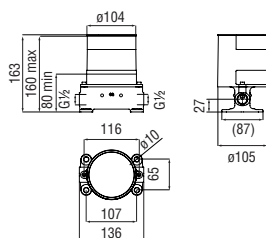

Required flush-fit part

- $\varnothing$ 1/2" hot and cold water inlet

-	WE77250	306,00 €