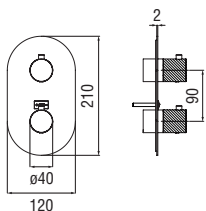

1-2-ways flush-fit thermostatic external part

- 38° C safety cut-out
- Vertical or horizontal assembly

Cromo polished	WE00101/RSCR	519,00 €
Inox brushed	WE00101/RSIX	778,00 €
Grafite brushed PVD	WE00101/RSGUP	830,00 €
Miele brushed PVD	WE00101/RSCGP	830,00 €
Tabacco matt	WE00101/RSTA	830,00 €

NR00008
36,00 €