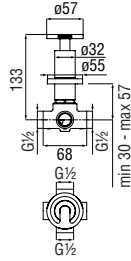

2-ways deviator

- 2-way inlet
- ø 1/2" outlets

Cromo polished	SO130160CR	277,00 €
Inox brushed	SO130160IX	416,00 €
Grafite brushed PVD	SO130160GUP	443,00 €
Caffè brushed	SO130160SB	443,00 €
Tabacco matt	SO130160TA	431,00 €

NR00212/27
25,00 €

2-3-ways flush-fit single control external part

- 50% two step cartridge for water saving
- Invisible o-ring resistance, waterproof wall fixing