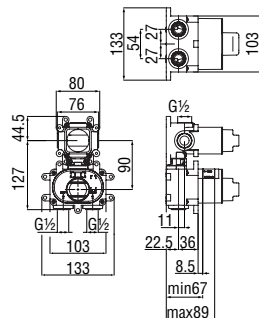

Wellbox 1 way, required flush-fit part

- $\varnothing$ 1/2" water inlet and outlet
- Stop taps
- Non-return valves
- Also suitable for assembly on plasterboard

-	WE00101	175,00 €

RCR201/5 61,00 €	RVT200/5D 19,00 €