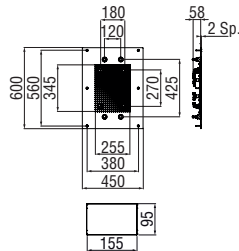

Flush-fit shower head with chromotherapy (Inox)

- Dimensions 600 x 450 mm
- 2-way inlet
- Rain jet
- Atomised jet
- 4 LED lights
- Transformer and control keyboard included

Cromo polished AD139/93CR 4.240,00 €