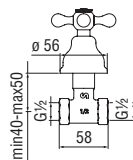

Cromo polished	GRC5008/1CR	86,00 €
Miele brushed PVD	GRC5008/1CGP	138,00 €

RVT200/5D
19,00 €

NR00212/1
20,00 €