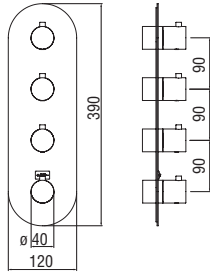

3-ways flush-fit thermostatic external part

- 38° C safety cut-out
- Vertical or horizontal assembly

Cromo polished	WE00103/TCR	899,00 €
Inox brushed	WE00103/TIX	1.414,00 €
Grafite brushed PVD	WE00103/TGUP	1.508,00 €
Miele brushed PVD	WE00103/TCGP	1.508,00 €
Caffè brushed	WE00103/TSB	1.508,00 €
Tramonto polished PVD	WE00103/TRCP	1.508,00 €
Tabacco matt	WE00103/TTA	1.436,00 €

NR00008
36,00 €