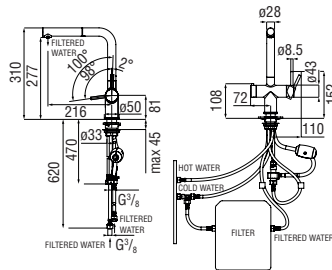

Multi-way / Live

Dual-lever for filtration system (not included)

- 50% two step cartridge for water saving
- 180° swivel spout (adaptable 120 ° or 360 °)
- Dual Flow pull-out hand shower
- ø 3/8" stainless steel flexible pipe

Cromo polished	LV129117/3VCR	MOD	465,00 €
Inox brushed	LV129117/3VIX	MOD	651,00 €
Mora matt	LV129117/3VBM	MOD	651,00 €

Cartridge warranty	RCR350 41,00 €	RVT200/5S 19,00 €