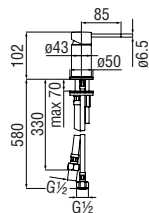

Single control mixer

- 50% two step cartridge for water saving
- 2-way inlet

Cromo polished	WE00110/9SOCR	254,00 €
Inox brushed	WE00110/9SOIX	381,00 €
Grafite brushed PVD	WE00110/9SOGUP	406,00 €
Caffè brushed	WE00110/9SOSB	406,00 €
Tabacco matt	WE00110/9SOTA	406,00 €

Cartridge warranty

RCR350
41,00 €