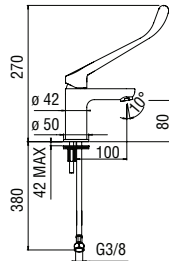

Single control

- Anti limescale aerator M 24 x 1
- Without waste
- ø 3/8" stainless steel flexible pipe

Cromo polished AS87118/2CCR 184,00 €

Cartridge warranty

RCR350/DCL 41,00 €

RAEK220/32CR 47,00 € - 10 pc.