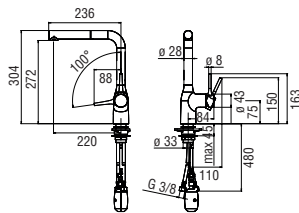

Single control

- Energy saving system with cold water side opening
- 50% two step cartridge for water saving
- 180° swivel spout (adaptable 120 ° or 360 °)
- Pull-out single jet hand shower
- ø 3/8" stainless steel flexible pipe

Cromo polished	CUI28117/1CR	321,00 €
Inox brushed	CUI28117/1IX	435,00 €
Grafite brushed PVD	CUI28117/1GUP	515,00 €
Mora matt	CUI28117/1BM	435,00 €
Ambra brushed PVD	CUI28117/1GTP	515,00 €
Tabacco matt	CUI28117/1TA	515,00 €

Cartridge warranty

RCR350
41,00 €