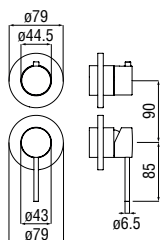

2-3-ways flush-fit single control external part

- 50% two step cartridge for water saving
- Invisible o-ring resistance, waterproof wall fixing

Cromo polished	WE81102/1VECR	434,00 €
Inox brushed	WE81102/1VEIX	649,00 €
Grafite brushed PVD	WE81102/1VEGUP	692,00 €
Miele brushed PVD	WE81102/1VECGP	692,00 €
Caffè brushed	WE81102/1VESB	692,00 €
Tramonto polished PVD	WE81102/1VERCP	692,00 €
Tabacco matt	WE81102/1VETA	692,00 €