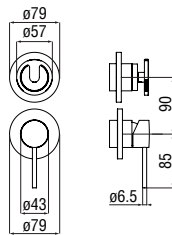

Cromo polished	WE81102/1SOCR	464,00 €
Inox brushed	WE81102/1SOIX	646,00 €
Grafite brushed PVD	WE81102/1SOGUP	689,00 €
Caffè brushed	WE81102/1SOSB	689,00 €
Tabacco matt	WE81102/1SOTA	689,00 €

Techbox 2 ways, required flush-fit part

- 2 ways ceramic diverter
- ø 1/2" water inlet and outlet
- Also suitable for assembly on plasterboard