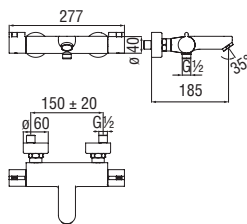

External thermostatic mixer

- 38° C safety cut-out
- Non-return valves
- Anti limescale system
- Anti limescale aerator M 28 x 1
- 2 ways ceramic diverter
- ø 1/2" outlet

Cromo polished	AB87010/1CR	339,00 €
Mora matt	AB87010/1BM	459,00 €

RCR201/5
61,00 €

RCR201/70
41,00 €

RAEK219/4CR
45,00 € - 5 pc.