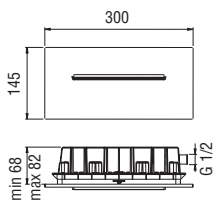

Cromo polished	AV00156/10CR	551,00 €
Inox brushed	AV00156/10IX	826,00 €
Grafite brushed PVD	AV00156/10GUP	882,00 €
Mora matt	AV00156/10BM	826,00 €
Neve matt	AV00156/10WM	826,00 €
Miele brushed PVD	AV00156/10CGP	882,00 €
Caffè brushed	AV00156/10SB	882,00 €
Tramonto polished PVD	AV00156/10RCP	882,00 €
Tabacco matt	AV00156/10TA	882,00 €