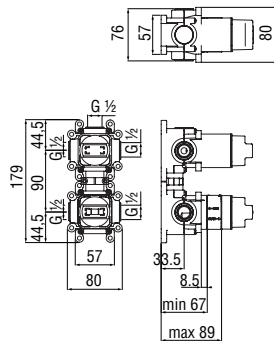

Techbox 3 ways, required flush-fit part

- 3 ways ceramic diverter
- ø 1/2" water inlet and outlet
- Also suitable for assembly on plasterboard

-	WE81103	193,00 €

Cartridge warranty	RCR350 41,00 €	RCR201/3SC 41,00 €	NR00212/32 89,00 €