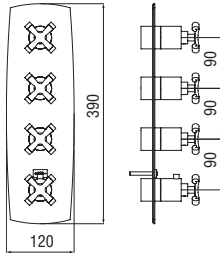

4-ways flush-fit thermostatic external part

- 38° C safety cut-out
- Vertical or horizontal assembly

Cromo polished	CPI04CR	974,00 €
Miele brushed PVD	CPI04CGP	1.559,00 €

NR00008
36,00 €