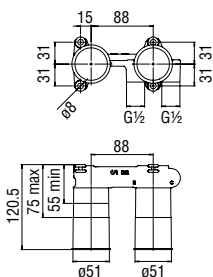

Allbox, required flush-fit part

- ø 1/2" hot and cold water inlet
- ø 1/2" outlet

-	WE00198	131,00 €

- Cartridge warranty
- RCR350 41,00 €