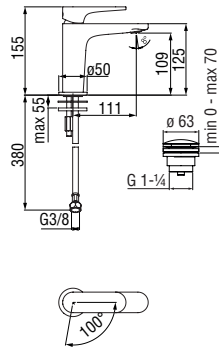

Energy saving single control

- Energy saving system with cold water side opening
- 50% two step cartridge for water saving
- Anti limescale aerator M 24 x 1, flow rate 5 l/min
- 1 1/4" push waste
- ø 3/8" stainless steel flexible pipe

Cromo polished	YOE126118/2CR	184,00 €
Mora matt	YOE126118/2BM	276,00 €

Cartridge warranty

RCR280/DECO
53,00 €

RAEK222/40
59,00 € - 10 pc.