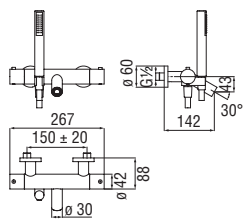

External thermostatic control with shower set

- 38° C safety cut-out, non-return valves
- Anti limescale aerator M 24 x 1, single jet hand shower

Cromo polished	VE125010/2CR	734,00 €
Inox brushed	VE125010/2IX	1.100,00 €
Grafite brushed PVD	VE125010/2GUP	1.174,00 €
Miele brushed PVD	VE125010/2CGP	1.174,00 €
Caffè brushed	VE125010/2SB	1.174,00 €
Tramonto polished PVD	VE125010/2RCP	1.174,00 €
Tabacco matt	VE125010/2TA	1.174,00 €

RCR201/56 61,00 €

RCR201/57 54,00 €

RAEK222/22 47,00 € - 10 pc.