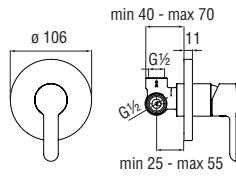

Built-in 1-way single control mixer

- 50% two step cartridge for water saving
- $\varnothing 1/2''$ hot and cold water inlet
- $\varnothing 1/2''$ outlet
- External part and flush-fit part

Cromo polished	AB87108CR	74,00 €
Mora matt	AB87108BM	100,00 €

Cartridge warranty

RCR350
41,00 €

NR00212/10CR
45,00 €