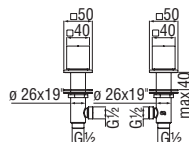

· 2-way inlet

Cromo polished	LR116204/TICR	276,00 €
Mora matt	LR116204/TIBM	414,00 €

 RVT200/5D
19,00 €

 RVT200/5S
19,00 €

Standing taps

· 2-way inlet

Cromo polished	WE00204/QCR	197,00 €
Inox brushed	WE00204/QIX	296,00 €
Mora matt	WE00204/QBM	296,00 €