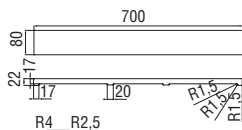

Minimal external part

External part

70 cm	AVGR06/07CR	190,00 €
80 cm	AVGR06/08CR	201,00 €
90 cm	AVGR06/09CR	215,00 €
100 cm	AVGR06/10CR	226,00 €
120 cm	AVGR06/12CR	252,00 €