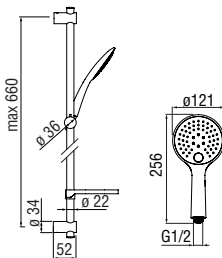

Cromo polished

AD140/62CR

84,00 €

Wall rail

- Adjustable connection
- Sliding swivel hand shower support
- 3-jet hand shower and 150 cm hose
- Adjustable and removable shelf

Cromo polished

AD140/61CR

68,00 €