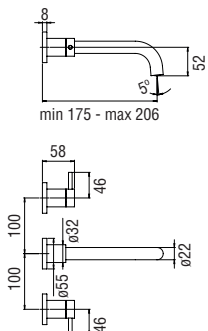

Wall mounted 3 hole set with long spout external part

- Anti limescale aerator M 18,5 x 1, flow rate 5 l/min
- Length of spout: min 175 - max 206 mm
- Without waste

Cromo polished	VE125298/1ECR	359,00 €
Inox brushed	VE125298/1EIX	539,00 €
Grafite brushed PVD	VE125298/1EGUP	668,00 €
Miele brushed PVD	VE125298/1ECGP	668,00 €
Caffè brushed	VE125298/1ESB	668,00 €
Tramonto polished PVD	VE125298/1ERCP	668,00 €
Tabacco matt	VE125298/1ETA	668,00 €

RVT200/5D
19,00 €

RVT200/5S
19,00 €

RAEK222/44
64,00 € - 10 pc.

NR00212/28
43,00 €