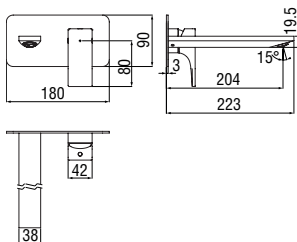

Yoyo external part

Wall-mounted single control external part long spout

- 50% two step cartridge for water saving
- Anti limescale aerator M 24 x 1, flow rate 5 l/min
- Length of spout 200 mm
- Without waste

Cromo polished	SE124198/1CR	330,00 €
Inox brushed	SE124198/1IX	495,00 €
Mora matt	SE124198/1BM	495,00 €

RAEK222/40 59,00 € - 10 pc.	NR00212/10CR 45,00 €