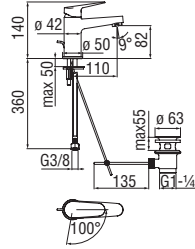

Energy and water saving single control

- Energy saving system with cold water side opening
- Anti limescale aerator M 24 x 1, flow rate 5 l/min
- 1 1/4" waste with patented SNAP system
- ø 3/8" stainless steel flexible pipe

Cromo polished BSH101118/1CR 92,00 €

Cartridge warranty

RCR350/ECO 50,00 €

RAEK219/23CR 64,00 € - 10 pc.