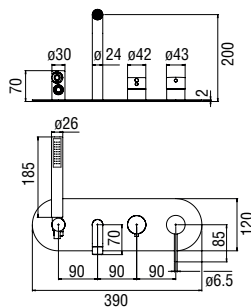

2-ways flush-fit single control external part

- 50% two step cartridge for water saving
- 2-way deviator
- Anti limescale aerator M 22 x 1
- Single jet hand shower and 150 cm hose

Cromo polished	WEBK110/90VECR	550,00 €
Inox brushed	WEBK110/90VEIX	823,00 €
Grafite brushed PVD	WEBK110/90VEGUP	879,00 €
Miele brushed PVD	WEBK110/90VECGP	879,00 €
Caffè brushed	WEBK110/90VESB	879,00 €
Tramonto polished PVD	WEBK110/90VERCP	879,00 €
Tabacco matt	WEBK110/90VETA	879,00 €