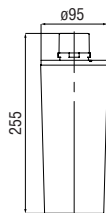

Spare GIOIA filter

- 1,700 litre capacity (18 °f)
- Filtration level 5 µm
- Outstanding undercounter device protection
- Maximum duration 1 year

- AV00405 114,00 €