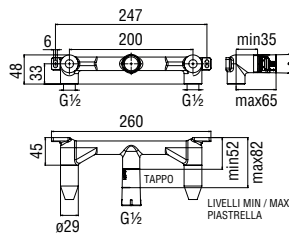

- ø 1/2" hot and cold water inlet
- ø 1/2" outlet

-	WE00298	137,00 €
---	---------	----------

Single control

- 50% two step cartridge for water saving
- Anti limescale aerator M 22 x 1
- Swivel jet
- 1 1/4" waste with patented SNAP system
- ø 3/8" stainless steel flexible pipe