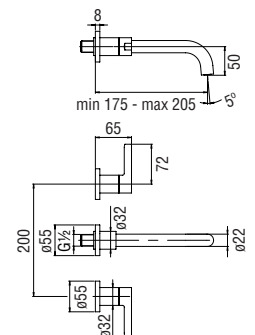

Cromo polished	LR116298/1ETICR	309,00 €
Mora matt	LR116298/1ETIBM	463,00 €

RVT200/26 19,00 €	RAEK222/44 64,00 € - 10 pc.	NR00212/28 43,00 €