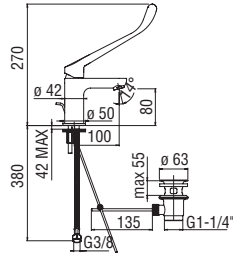

Various items

Sanitary fittings

Centro Stile

The utmost ergonomics for the collections dedicated to the community and people with reduce mobility, where reliability and technology play a fundamental role in guaranteeing peerless simplicity and practicality. A complete range the meets the bathroom and kitchen needs, implemented by infra-red proposal, especially indicated for public areas.