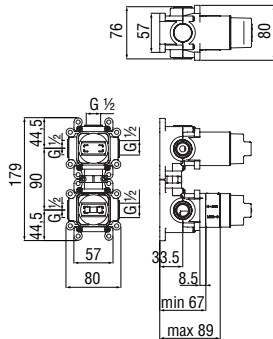

Techbox 3 ways, required flush-fit part

- 3 ways ceramic diverter
- ø 1/2" water inlet and outlet
- Also suitable for assembly on plasterboard

-	WE81103	193,00 €

Cartridge warranty	RCR350 41,00 €	RCR201/3SC 41,00 €	NR00212/32 89,00 €