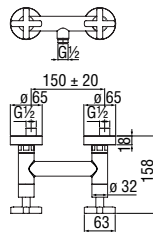

Lira

External unit

- ø 1/2" outlet

Cromo polished   LR116230CR   380,00 €

Grafite brushed PVD   LR116230GUP   591,00 €

Mora matt   LR116230BM   553,00 €

RVT200/26
19,00 €