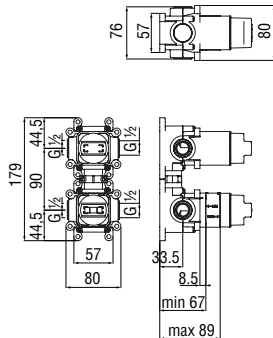

2-3-ways flush-fit single control external part

- 50% two step cartridge for water saving
- Invisible o-ring resistance, waterproof wall fixing

Cromo polished	WE81102/1RSCR	519,00 €
Inox brushed	WE81102/1RSIX	778,00 €
Grafite brushed PVD	WE81102/1RSGUP	830,00 €
Miele brushed PVD	WE81102/1RSCGP	830,00 €
Tabacco matt	WE81102/1RSTA	830,00 €

Techbox 2 ways, required flush-fit part

- 2 ways ceramic diverter
- ø 1/2" water inlet and outlet
- Also suitable for assembly on plasterboard

-	WE81102	168,00 €

Cartridge warranty	RCR350 41,00 €	RCR201/35FSC 41,00 €	NR00212/30 89,00 €

2-3-ways flush-fit single control external part

- 50% two step cartridge for water saving
- Invisible o-ring resistance, waterproof wall fixing

Cromo polished	WE81102/1RSCR	519,00 €
Inox brushed	WE81102/1RSIX	778,00 €
Grafite brushed PVD	WE81102/1RSGUP	830,00 €
Miele brushed PVD	WE81102/1RSCGP	830,00 €
Tabacco matt	WE81102/1RSTA	830,00 €

Techbox 3 ways, required flush-fit part

- 3 ways ceramic diverter
- ø 1/2" water inlet and outlet
- Also suitable for assembly on plasterboard