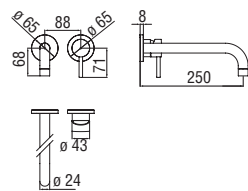

Cromo polished	LVO0199/2CR	318,00 €
Inox brushed	LVO0199/2IX	478,00 €
Grafite brushed PVD	LVO0199/2GUP	508,00 €
Mora matt	LVO0199/2BM	478,00 €
Neve matt	LVO0199/2WM	478,00 €
Miele brushed PVD	LVO0199/2CGP	508,00 €
Tabacco matt	LVO0199/2TA	508,00 €

RAEK219/67CR
79,00 € - 10 pc.

NR00212/10CR
45,00 €

Wall-mounted single control external part

- 50% two step cartridge for water saving
- Anti limescale aerator M 22 x 1, flow rate 5 l/min
- Length of spout 150 mm
- Without waste