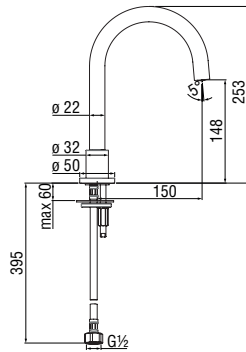

Tub edge spout

· Anti limescale aerator M 18,5 x 1

Cromo polished	AV00156/16CR	162,00 €
Grafite brushed PVD	AV00156/16GUP	258,00 €
Mora matt	AV00156/16BM	242,00 €

RAEK222/23
45,00 € - 10 pc.