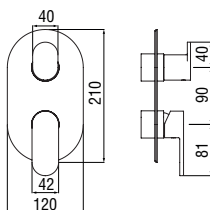

Up external part

2-3-ways flush-fit single control external part

- 50% two step cartridge for water saving
- Invisible o-ring resistance
- Waterproof wall fixing

Cromo polished	WE81102/UPCR	398,00 €
Mora matt	WE81102/UPBM	646,00 €