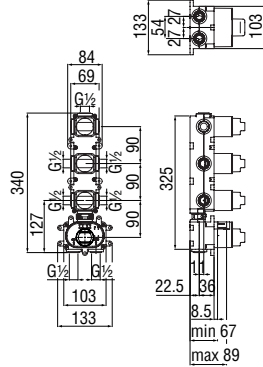

Wellbox 3 ways, required flush-fit part

- ø 1/2" water inlet and outlet
- Stop taps
- Non-return valves
- Also suitable for assembly on plasterboard

-	WE00103	334,00 €

RCR201/5
61,00 €

RVT200/5D
19,00 €