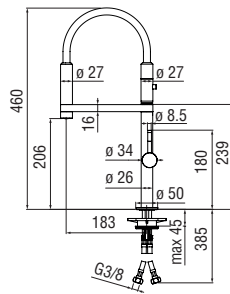

Single control

- 50% two step cartridge for water saving
- 360° swivel spout
- Anti limescale aerator M 24 x 1
- Single-jet 360° adjustable hand shower with magnetic support
- $\varnothing$ 3/8" stainless steel flexible pipe

Cromo polished	MV92400/50CR	497,00 €
Inox brushed	MV92400/50IX	747,00 €
Mora matt	MV92400/50BM	747,00 €

Cartridge warranty

RCR280/D
41,00 €

RAEK222/27
47,00 € - 10 pc.