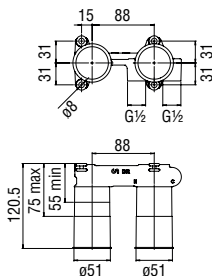

Allbox, required flush-fit part

- ø 1/2" hot and cold water inlet
- ø 1/2" outlet

- WE00198 131,00 €

Cartridge warranty

RCR350
41,00 €