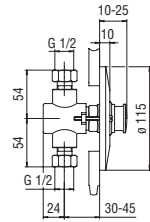

Timed tap

Timed flush-fit tap

- ø 1/2" connection
- Pushbutton control
- 6" outflow angle
- External part and flush-fit part

Cromo polished AS35600CR 141,00 €

RVT200/31
78,00 €