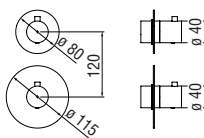

2-ways flush-fit thermostatic external part

- 38° C safety cut-out
- Vertical or horizontal assembly

Cromo polished	WE00302/TCR	NEW	444,00 €
Inox brushed	WE00302/TIX	NEW	685,00 €
Grafite brushed PVD	WE00302/TGUP	NEW	730,00 €
Miele brushed PVD	WE00302/TCGP	NEW	730,00 €
Caffè brushed	WE00302/TSB	NEW	730,00 €
Tramonto polished PVD	WE00302/TRCP	NEW	730,00 €
Tabacco matt	WE00302/TTA	NEW	730,00 €

NR00008
36,00 €