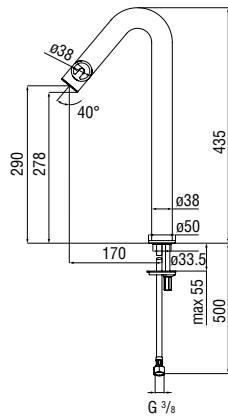

Basin single control

- Energy saving system with cold water side opening
- Anti limescale aerator M 18,5 x 1, flow rate 5 l/min
- Without waste
- Ø 3/8" stainless steel flexible pipe

Cromo polished	SO130128/3CR	503,00 €
Inox brushed	SO130128/3IX	740,00 €
Grafite brushed PVD	SO130128/3GUP	789,00 €
Caffè brushed	SO130128/3SB	789,00 €
Tabacco matt	SO130128/3TA	789,00 €