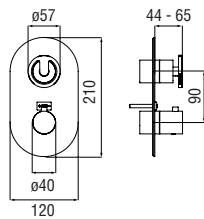

Flush-fit thermostatic mixers

1-2-ways flush-fit thermostatic external part

- 38° C safety cut-out
- Vertical or horizontal assembly

Cromo polished	SO130101CR	516,00 €
Inox brushed	SO130101IX	761,00 €
Grafite brushed PVD	SO130101GUP	812,00 €
Caffè brushed	SO130101SB	812,00 €
Tabacco matt	SO130101TA	812,00 €

NR00008 36,00 €