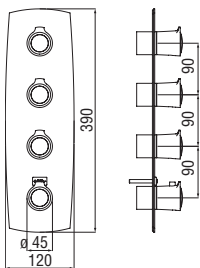

Sofi external part

4-ways flush-fit thermostatic external part

- 38° C safety cut-out
- Vertical or horizontal assembly

Cromo polished	SI98104CR	931,00 €

NR00008
36,00 €