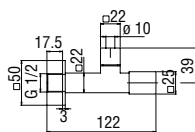

Cromo polished	AV00121/22CR	80,00 €
Inox brushed	AV00121/22IX	120,00 €
Mora matt	AV00121/22BM	120,00 €