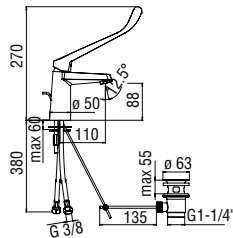

Single control

- Anti limescale aerator M 24 x 1
- 1 1/4" waste with patented SNAP system
- ø 3/8" stainless steel flexible pipe

Cromo polished AS97118/1CCR 218,00 €

Cartridge warranty

RCR350/DCL 41,00 €

RAEK220/32CR 47,00 € - 10 pc.