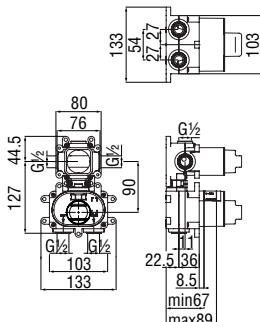

Wellbox 2 ways, required flush-fit part

- ø 1/2" water inlet and outlet
- Stop taps
- Non-return valves
- Also suitable for assembly on plasterboard

-	WE00102	226,00 €

RCR201/5
61,00 €

RCR201/28
41,00 €