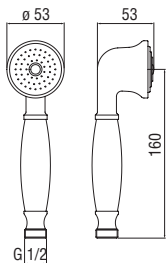

Single jet shower head (Brass)

· ø 1/2" connection

Cromo polished	AD142/31CR	48,00 €
Miele brushed PVD	AD142/31CGP	78,00 €