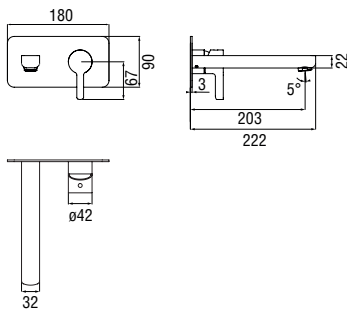

Wall-mounted single control external part long spout

- 50% two step cartridge for water saving
- Anti limescale aerator M 24 x 1
- Length of spout 220 mm
- Without waste

Cromo polished	LR116198/1CR	330,00 €
Mora matt	LR116198/1BM	492,00 €

RAEK220/37CR
49,00 € - 10 pc.

NR00212/10CR
45,00 €

Yoyo external part