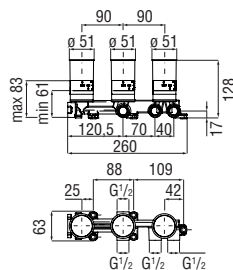

Required flush-fit part

- ø 1/2" water inlet and outlet

-	WE81200/T	351,00 €

Cartridge warranty

RCR350
41,00 €

RCR201/35FSC
41,00 €