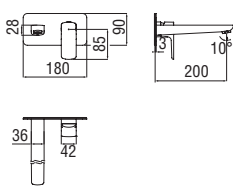

Wall-mounted single control external part long spout

- 50% two step cartridge for water saving
- Anti limescale aerator M 24 x 1
- Length of spout 200 mm
- Without waste

Cromo polished	VV103198/1CR	306,00 €
Mora matt	VV103198/1BM	458,00 €

- RAEK220/37CR 49,00 € - 10 pz.
- NR00212/10CR 45,00 €