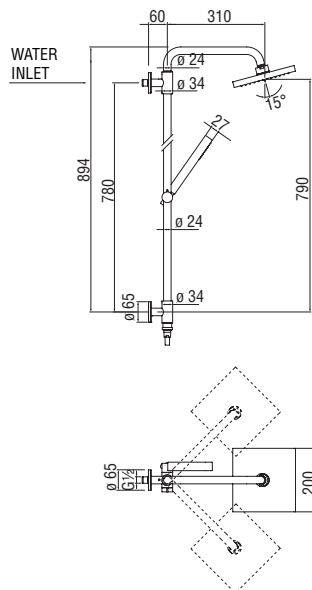

Water connection on shower head

- 1/2" water connection
- Swivel shower head 200 x 200 mm abs
- Anti limescale system
- Sliding swivel hand shower support
- Single jet hand shower and 150 cm hose

Cromo polished WE00141/75CR 697,00 €