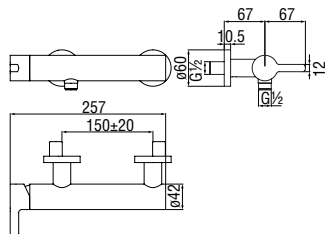

External single control

- 50% two step cartridge for water saving
- ø 1/2" outlet

Cromo polished	LR116130CR	239,00 €
Mora matt	LR116130BM	360,00 €

Cartridge warranty

RCR350
41,00 €