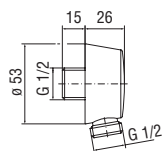

Water connection

· ø 1/2" outlet

Cromo polished	AD150CR	24,00 €
Miele brushed PVD	AD150CGP	39,00 €

Water connection with support

· Teflon coated fixed hand shower support

· ø 1/2" outlet