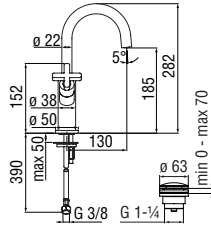

Dual control

- Anti limescale aerator M 18,5 x 1, flow rate 5 l/min
- Swivel spout
- 1 1/4" push waste
- ø 3/8" stainless steel flexible pipe

Cromo polished	LR116218/2CR	412,00 €
Grafite brushed PVD	LR116218/2GUP	639,00 €
Mora matt	LR116218/2BM	599,00 €

RVT200/26
19,00 €

RAEK222/44
64,00 € - 10 pc.