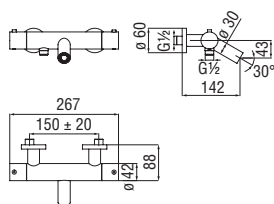

External thermostatic mixer

- 38° C safety cut-out, non-return valves
- Anti limescale aerator M 24 x 1, ∅ 1/2" outlet

Cromo polished	VE125010/1CR	648,00 €
Inox brushed	VE125010/1IX	973,00 €
Grafite brushed PVD	VE125010/1GUP	1.037,00 €
Miele brushed PVD	VE125010/1CGP	1.037,00 €
Caffè brushed	VE125010/1SB	1.037,00 €
Tramonto polished PVD	VE125010/1RCP	1.037,00 €
Tabacco matt	VE125010/1TA	1.037,00 €

RCR201/56 61,00 €

RCR201/57 54,00 €

RAEK222/22 47,00 € - 10 pc.