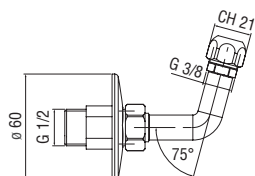

Cromo polished AV00123CR 15,00 €

Washing machine attachment tap

- 1/2" x 3/4" ball type