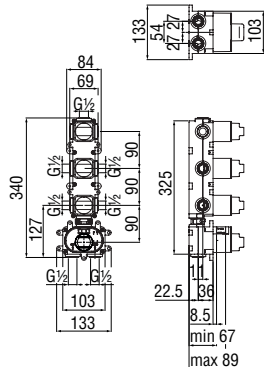

Wellbox 3 ways, required flush-fit part

- ø 1/2" water inlet and outlet
- Stop taps
- Non-return valves
- Also suitable for assembly on plasterboard

-   WE00103   334,00 €

RCR201/5
61,00 €

RVT200/5D
19,00 €