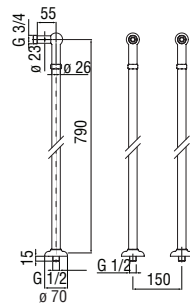

Floor column

- 3/4" x 1/2" connection

Cromo polished	AV00151/10CR	673,00 €
Miele brushed PVD	AV00151/10CGP	1.077,00 €