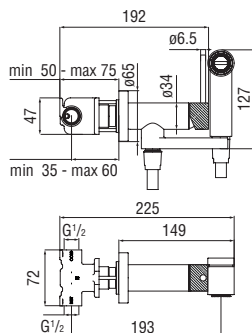

Shower wc

Flush-fit single control

- Single jet hand shower with open / close button
- 100 cm hose

Cromo polished	AV131600CR	350,00 €
Inox brushed	AV131600IX	524,00 €
Grafite brushed PVD	AV131600GUP	560,00 €
Miele brushed PVD	AV131600CGP	560,00 €
Tabacco matt	AV131600TA	560,00 €

Cartridge warranty
RCR280/D 41,00 €
NR00212/25 45,00 €