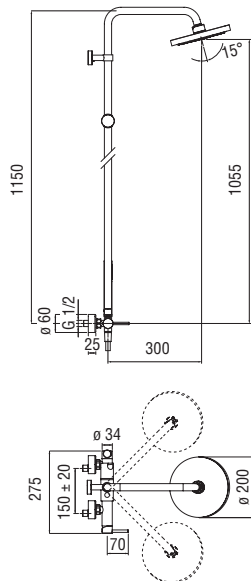

External single control

- 50% two step cartridge for water saving
- Swivel shower head ø 200 mm abs
- Anti limescale system
- Auto return deviator
- Sliding swivel hand shower support
- Single jet hand shower and 150 cm hose

Cromo polished   AQ93130/3OCR   710,00 €

∞
Cartridge
warranty

RCR280/D
41,00 €