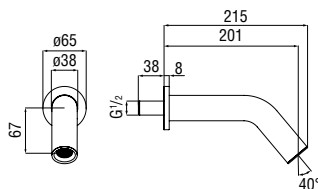

Wall-mounted shower head (Brass)

· Rain jet

Cromo polished	AD139/137CR	225,00 €
Inox brushed	AD139/137IX	337,00 €
Grafite brushed PVD	AD139/137GUP	359,00 €
Caffè brushed	AD139/137SB	359,00 €
Tabacco matt	AD139/137TA	359,00 €