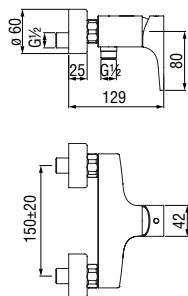

External single control

- 50% two step cartridge for water saving
- ø 1/2" outlet

Cromo polished	YO126130CR	173,00 €
Mora matt	YO126130BM	259,00 €

Cartridge warranty

RCR350
41,00 €