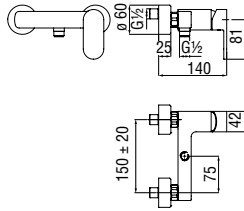

Shower

External single control

- 50% two step cartridge for water saving
- ø 1/2" outlet

Cromo polished	UP94130CR	268,00 €
Mora matt	UP94130BM	402,00 €

Cartridge warranty

RCR350/D
41,00 €