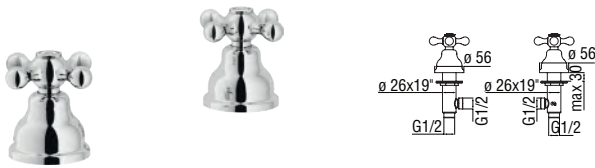

Standing taps

· 2-way inlet

Cromo polished	GR05204CR	176,00 €
Miele brushed PVD	GR05204CGP	282,00 €

RVT200/5D
19,00 €