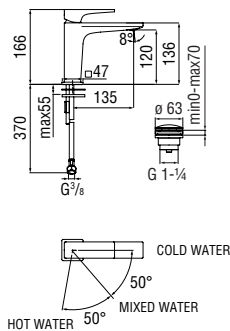

Cromo polished	SEE124148/1CR	230,00 €
Inox brushed	SEE124148/1IX	345,00 €
Mora matt	SEE124148/1BM	345,00 €

Cartridge warranty

RCR280/DECO
53,00 €

RAEK222/40
59,00 € - 10 pc.

Energy saving single control

- Energy saving system with cold water side opening
- 50% two step cartridge for water saving
- Anti limescale aerator M 24 x 1, flow rate 5 l/min
- 1 1/4" push waste
- ø 3/8" stainless steel flexible pipe