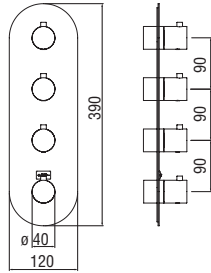

3-ways flush-fit thermostatic external part

- 38° C safety cut-out
- Vertical or horizontal assembly

Cromo polished	WE00103/TCR	899,00 €
Inox brushed	WE00103/TIX	1.414,00 €
Grafite brushed PVD	WE00103/TGUP	1.508,00 €
Mora matt	WE00103/TBM	1.414,00 €
Neve matt	WE00103/TWM	1.414,00 €
Miele brushed PVD	WE00103/TCGP	1.508,00 €
Tabacco matt	WE00103/TTA	1.436,00 €

NR00008
36,00 €