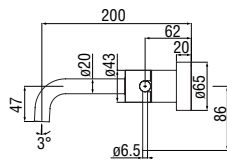

Wall-mounted single control external part

- Energy saving system with cold water side opening
- Anti limescale aerator M 18 x 1, flow rate 5 l/min
- Length of spout 200 mm
- Without waste

Cromo polished	VE125198/1CR	281,00 €
Inox brushed	VE125198/1IX	423,00 €
Grafite brushed PVD	VE125198/1GUP	449,00 €
Miele brushed PVD	VE125198/1CGP	449,00 €
Caffè brushed	VE125198/1SB	449,00 €
Tramonto polished PVD	VE125198/1RCP	449,00 €
Tabacco matt	VE125198/1TA	449,00 €

Cartridge warranty

RCR2020
43,00 €

RAEK222/125
19,00 €

NR00212/25
45,00 €

Allbox, required flush-fit part

- ø 1/2" hot and cold water inlet