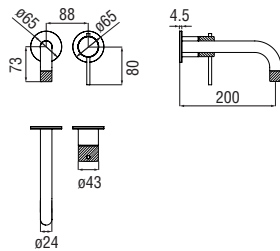

Wall-mounted single control external part long spout

- 50% two step cartridge for water saving
- Anti limescale aerator M 22 x 1, flow rate 5 l/min
- Length of spout 200 mm
- Without waste

Cromo polished	RS131199/1CR	445,00 €
Inox brushed	RS131199/1IX	668,00 €
Grafite brushed PVD	RS131199/1GUP	712,00 €
Miele brushed PVD	RS131199/1CGP	712,00 €
Tabacco matt	RS131199/1TA	712,00 €

RAE220/67CR
24,00 € - 1 pz.

NR00212/34CR
58,00 €