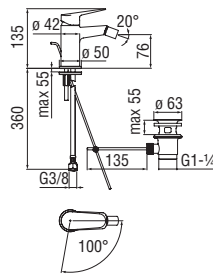

Cromo polished BS101338/2CR 216,00 €

Cartridge warranty

RCR360/D
41,00 €

RAEK222/10CR
61,00 € - 10 pc.

Bidet

Energy and water saving single control

- Energy saving system with cold water side opening
- Anti limescale aerator M 16,5 x 1, flow rate 5 l/min
- Swivel jet
- 1 1/4" waste with patented SNAP system
- ø 3/8" stainless steel flexible pipe