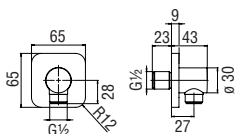

Water connection

· ø 1/2" outlet

Cromo polished	AD150/14CR	57,00 €