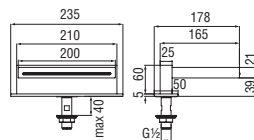

Tub edge spout

· Cascade jet

Cromo polished	AV00156/8CR	1.017,00 €
Inox brushed	AV00156/8IX	1.527,00 €
Mora matt	AV00156/8BM	1.527,00 €