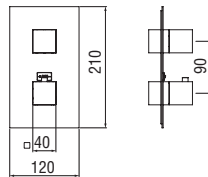

Seven external part

1-way flush-fit thermostatic external part

- 38° C safety cut-out
- Vertical or horizontal assembly

Cromo polished	WE00101/QCR	483,00 €
Inox brushed	WE00101/QIX	725,00 €
Mora matt	WE00101/QBM	725,00 €