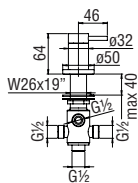

Cromo polished	VE125170CR	186,00 €
Inox brushed	VE125170IX	279,00 €
Grafite brushed PVD	VE125170GUP	297,00 €
Miele brushed PVD	VE125170CGP	297,00 €
Caffè brushed	VE125170SB	297,00 €
Tramonto polished PVD	VE125170RCP	297,00 €
Tabacco matt	VE125170TA	289,00 €