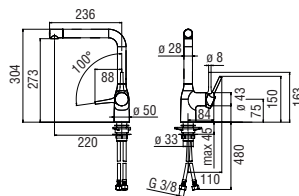

Mania

Single control

- Energy saving system with cold water side opening
- 50% two step cartridge for water saving
- 180° swivel spout (adaptable 120 ° or 360 °)
- Anti limescale aerator M 24 x 1
- $\varnothing$ 3/8" stainless steel flexible pipe

Cromo polished	CU128113CR	278,00 €
Inox brushed	CU128113IX	376,00 €
Grafite brushed PVD	CU128113GUP	445,00 €
Mora matt	CU128113BM	376,00 €
Ambra brushed PVD	CU128113GTP	445,00 €
Tabacco matt	CU128113TA	445,00 €

Cartridge warranty

RCR350
41,00 €

RAEK219/73CR
68,00 € - 10 pc.