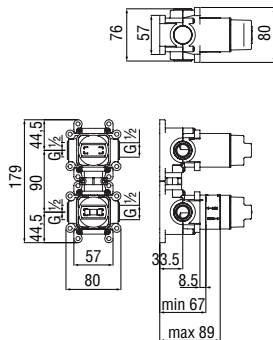

-	WE81102	168,00 €

Cartridge warranty	RCR350 41,00 €	RCR201/35FSC 41,00 €	NR00212/30 89,00 €

2-3-ways flush-fit single control external part

- 50% two step cartridge for water saving
- Invisible o-ring resistance, waterproof wall fixing