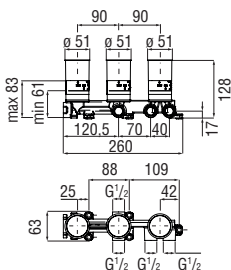

Required flush-fit part

- ø 1/2" water inlet and outlet

-	WE81200/T	351,00 €

Cartridge warranty
 RCR350
41,00 €
 RCR201/35FSC
41,00 €

Built-in 1-way single control mixer

- 50% two step cartridge for water saving
- Invisible o-ring resistance, waterproof wall fixing
- ø 1/2" water inlet and outlet
- External part and flush-fit part