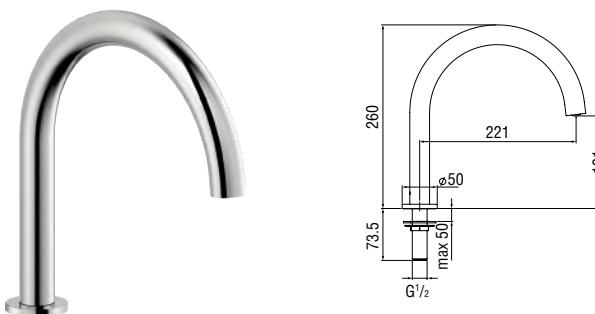

Tub edge spout

· Anti limescale aerator M 24 x 1

Cromo polished	AV00156/21CR	148,00 €
Inox brushed	AV00156/21IX	222,00 €
Grafite brushed PVD	AV00156/21GUP	237,00 €
Mora matt	AV00156/21BM	222,00 €
Neve matt	AV00156/21WM	222,00 €
Miele brushed PVD	AV00156/21CGP	237,00 €
Tabacco matt	AV00156/21TA	237,00 €

RAEK222/45
66,00 € - 10 pc.