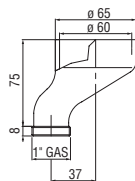

Cromo polished AV00509CR 32,00 €