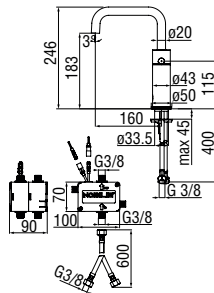

Infrared / Velis

Infrared control

- Anti limescale aerator M 18 x 1, flow rate 5 l/min
- Swivel spout
- Battery powered
- Without waste, ø 3/8" stainless steel flexible pipe

Cromo polished	IRVE125118/3CR	486,00 €
Inox brushed	IRVE125118/3IX	730,00 €
Grafite brushed PVD	IRVE125118/3GUP	778,00 €
Miele brushed PVD	IRVE125118/3CGP	778,00 €
Caffè brushed	IRVE125118/3SB	778,00 €
Tramonto polished PVD	IRVE125118/3RCP	778,00 €
Tabacco matt	IRVE125118/3TA	778,00 €

Cartridge
warranty

RCR2020
43,00 €

RAEK222/125
19,00 €