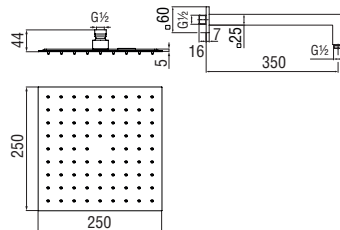

Arm and shower head

- 350 mm wall arm
- Swivel shower head 250 x 250 mm thick 2 mm

Cromo polished	WESK006CR	377,00 €
Mora matt	WESK006BM	436,00 €