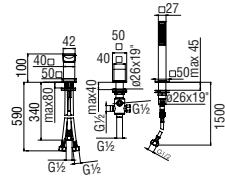

Bath edge single control

- 50% two step cartridge for water saving
- 2-way deviator
- Pull-out single jet hand shower
- Delivery from bathtub column

Cromo polished	WEBK110/6SECR	1.040,00 €
Inox brushed	WEBK110/6SEIX	1.441,00 €
Mora matt	WEBK110/6SEBM	1.455,00 €

Cartridge warranty

RCR350
41,00 €