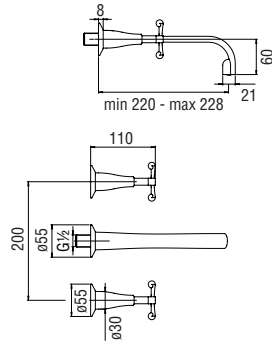

Wall mounted 3 hole set external part

- Anti limescale aerator M 16,5 x 1
- Length of spout: min 220 - max 228 mm
- Without waste

Cromo polished	CP298/ECR	344,00 €
Miele brushed PVD	CP298/ECGP	540,00 €

RVT200/26
19,00 €

RAEK219/280
64,00 € - 10 pz.

NR00212/31CR
86,00 €