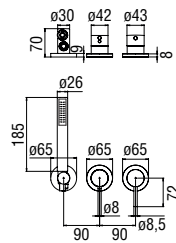

2-ways flush-fit single control external part

- 50% two step cartridge for water saving
- Single jet hand shower and 150 cm hose
- 2-way deviator
- Free match for the second way

Cromo polished	WESK100/ITCR	453,00 €
Inox brushed	WESK100/ITIX	677,00 €
Grafite brushed PVD	WESK100/ITGUP	725,00 €
Mora matt	WESK100/ITBM	677,00 €
Neve matt	WESK100/ITWM	677,00 €
Miele brushed PVD	WESK100/ITCGP	725,00 €
Tabacco matt	WESK100/ITTA	725,00 €

NR00212/22CR
89,00 €

Required flush-fit part

- ø 1/2" water inlet and outlet