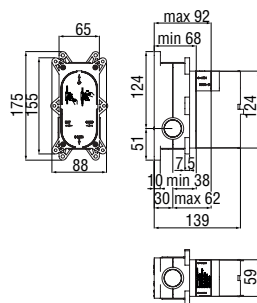

Optional box

- For assembly on plasterboard