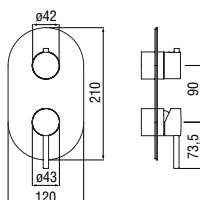

Cromo polished	WE81102/TCR	434,00 €
Inox brushed	WE81102/TIX	649,00 €
Grafite brushed PVD	WE81102/TGUP	694,00 €
Mora matt	WE81102/TBM	649,00 €
Neve matt	WE81102/TWM	649,00 €
Miele brushed PVD	WE81102/TCGP	694,00 €
Tabacco matt	WE81102/TTA	694,00 €