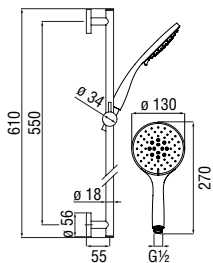

Wall rail

- Sliding swivel hand shower support
- 3-jet hand shower and 150 cm hose

Cromo polished	AD140/54CR	200,00 €
Grafite brushed PVD	AD140/54GUP	319,00 €
Mora matt	AD140/54BM	300,00 €