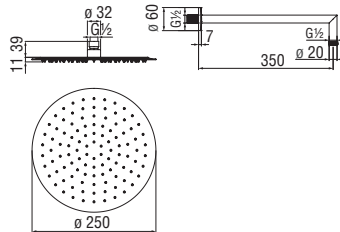

Arm and shower head

- 350 mm wall arm
- Swivel shower head ø 250 mm thick 2 mm

Cromo polished	WESK005CR	215,00 €
Mora matt	WESK005BM	322,00 €