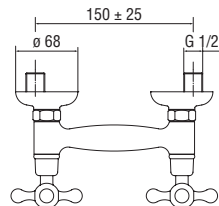

Shower

External unit

- ø 1/2" outlet

Cromo polished	GRC5003/1CR	191,00 €
Miele brushed PVD	GRC5003/1CGP	306,00 €

RVT200/5D
19,00 €