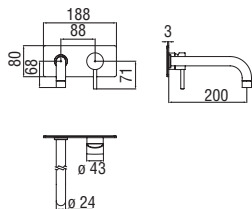

Wall-mounted single control external part long spout

- 50% two step cartridge for water saving
- Anti limescale aerator M 22 x 1, flow rate 5 l/min
- Length of spout 200 mm
- Without waste

Cromo polished	LVO0198/1CR	323,00 €
Inox brushed	LVO0198/1IX	483,00 €
Grafite brushed PVD	LVO0198/1GUP	517,00 €
Mora matt	LVO0198/1BM	483,00 €
Neve matt	LVO0198/1WM	483,00 €
Miele brushed PVD	LVO0198/1CGP	517,00 €
Tabacco matt	LVO0198/1TA	502,00 €

RAEK219/67CR 79,00 € - 10 pz.
NR00212/10CR 45,00 €