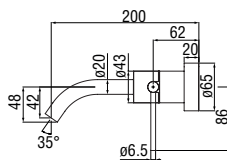

- Energy saving system with cold water side opening
- Anti limescale aerator M 18 x 1, flow rate 5 l/min
- Length of spout 200 mm
- Without waste

Cromo polished	VE125199/1CR	279,00 €
Inox brushed	VE125199/1IX	419,00 €
Grafite brushed PVD	VE125199/1GUP	446,00 €
Miele brushed PVD	VE125199/1CGP	446,00 €
Caffè brushed	VE125199/1SB	446,00 €
Tramonto polished PVD	VE125199/1RCP	446,00 €
Tabacco matt	VE125199/1TA	446,00 €