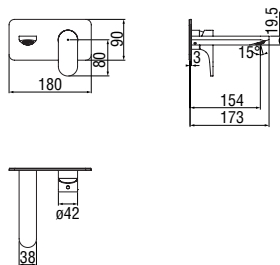

Wall-mounted single control external part

- 50% two step cartridge for water saving
- Anti limescale aerator M 24 x 1, flow rate 5 l/min
- Length of spout 150 mm
- Without waste

Cromo polished	YO126198CR	254,00 €
Mora matt	YO126198BM	382,00 €

- RAEK222/40 59,00 € - 10 pz.
- NR00212/10CR 45,00 €