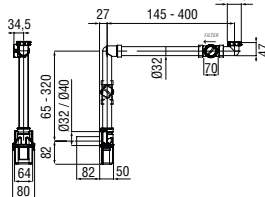

Siphons

Space-saving "Isy-Siphon"

- 1 1/4" connection
- Easy inspection with quick release clip
- Quick coupling tubes
- "Twist It Isy" Filter

- AV00107/4 41,00 €

Syphon

- 1 1/4" connection
- With inspection
- Without waste