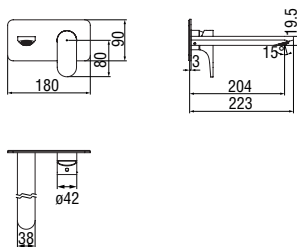

Wall-mounted single control external part long spout

- 50% two step cartridge for water saving
- Anti limescale aerator M 24 x 1, flow rate 5 l/min
- Length of spout 200 mm
- Without waste

Cromo polished	YO126198/1CR	282,00 €
Mora matt	YO126198/1BM	425,00 €

- RAEK222/40 59,00 € - 10 pz.
- NR00212/10CR 45,00 €