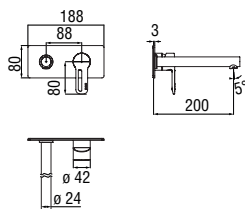

Cromo polished RD00198/1CR 298,00 €

 RAEK220/27CR
45,00 € - 10 pc.

 NR00212/10CR
45,00 €

Dual control washbasin

Allbox dual control

Centro Stile

The universal flush-fit body for wall-mounted 3-hole set simplifies and speeds up system installation time frames: it can be installed in advance, leaving the end user free to choose the external part from among a wide range of offerings, which differ in design and finish.