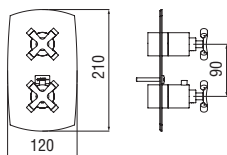

Carlos Primero external part

1-way flush-fit thermostatic external part

- 38° C safety cut-out
- Vertical or horizontal assembly

Cromo polished	CP101CR	487,00 €
Miele brushed PVD	CP101CGP	779,00 €

NR00008
36,00 €