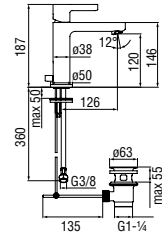

Single control

- 50% two step cartridge for water saving
- Anti limescale aerator M 24 x 1
- 1 1/4" waste with patented SNAP system
- ø 3/8" stainless steel flexible pipe

Cromo polished	LR116118/1CR	284,00 €
Mora matt	LR116118/1BM	425,00 €

Cartridge warranty

RCR280/D
41,00 €

RAEK220/37CR
49,00 € - 10 pc.