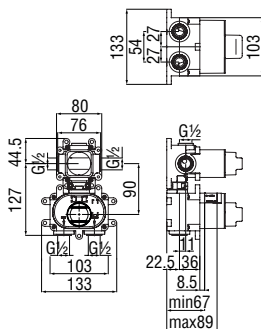

Wellbox 2 ways, required flush-fit part

- ø 1/2" water inlet and outlet
- Stop taps
- Non-return valves
- Also suitable for assembly on plasterboard

-	WE00102	226,00 €

RCR201/5
61,00 €

RCR201/28
41,00 €

2-ways flush-fit thermostatic external part

- 38° C safety cut-out
- Vertical or horizontal assembly

Cromo polished	WE00302/TCR	NEW	444,00 €
Inox brushed	WE00302/TIX	NEW	685,00 €
Grafite brushed PVD	WE00302/TGUP	NEW	730,00 €
Mora matt	WE00302/TBM	NEW	685,00 €
Neve matt	WE00302/TWM	NEW	685,00 €
Miele brushed PVD	WE00302/TCGP	NEW	730,00 €
Tabacco matt	WE00302/TTA	NEW	730,00 €

NR00008
36,00 €