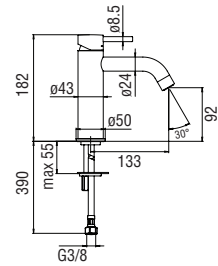

Single control

- 50% two step cartridge for water saving
- Anti limescale aerator M 22 x 1, flow rate 5 l/min
- Without waste
- ø 3/8" stainless steel flexible pipe

Cromo polished	LV00118/17CR	254,00 €
Inox brushed	LV00118/17IX	381,00 €
Grafite brushed PVD	LV00118/17GUP	406,00 €
Mora matt	LV00118/17BM	381,00 €
Neve matt	LV00118/17WM	381,00 €
Miele brushed PVD	LV00118/17CGP	406,00 €
Tabacco matt	LV00118/17TA	406,00 €

Cartridge warranty

RCR280/D
41,00 €

RAEK219/67CR
79,00 € - 10 pc.