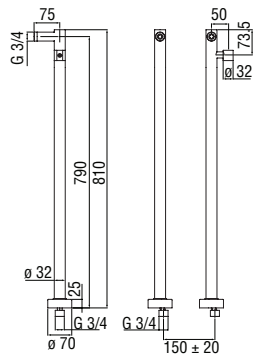

RVT200/26
19,00 €

RAEK222/22
47,00 € - 10 pz.

Floor column

- Fixed hand shower support
- 3/4" x 1/2" connection

Cromo polished	AV00151/11CR	510,00 €
Grafite brushed PVD	AV00151/11GUP	817,00 €
Mora matt	AV00151/11BM	767,00 €