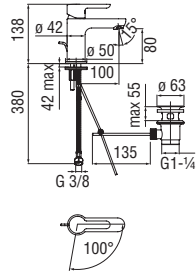

Energy and water saving single control

- Energy saving system with cold water side opening
- Anti limescale aerator M 24 x 1, flow rate 5 l/min
- 1 1/4" waste with patented SNAP system
- ø 3/8" stainless steel flexible pipe

Cromo polished	ABH87118/1CR	106,00 €
Mora matt	ABH87118/1BM	144,00 €

Cartridge warranty

RCR350/ECO
50,00 €

RAEK219/23CR
64,00 € - 10 pc.