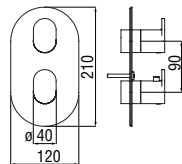

Flush-fit thermostatic mixers

1-way flush-fit thermostatic external part

- 38° C safety cut-out
- Vertical or horizontal assembly

Cromo polished	UP94101CR	398,00 €
Mora matt	UP94101BM	629,00 €

NR00008
36,00 €