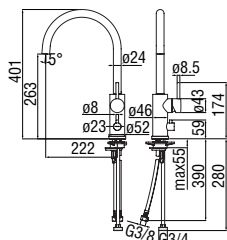

Dishwasher / Live

Single control mixer tap with dishwasher connection

- 50% two step cartridge for water saving
- 360° swivel spout
- Anti limescale aerator M 21,5 x 1
- $\varnothing$ 3/8" stainless steel flexible pipe

Cromo polished LV00113/10CR 334,00 €

Cartridge warranty

RCR350
41,00 €

RAEK222/26
47,00 € - 10 pc.