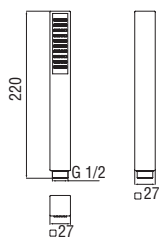

Single jet shower head (Abs)

· ø 1/2" connection

Cromo polished	AD142/67CR	50,00 €
Inox brushed	AD142/67IX	78,00 €
Mora matt	AD142/67BM	78,00 €