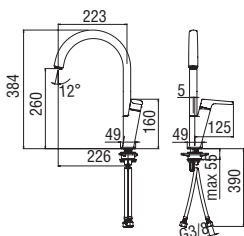

Single control

- 50% two step cartridge for water saving
- 360° swivel spout
- Anti limescale aerator M 24 x 1
- $\varnothing$ 3/8" stainless steel flexible pipe

Cromo polished VV103113CR 217,00 €

Cartridge warranty

RCR280/D
41,00 €

RAEK220/37CR
49,00 € - 10 pc.