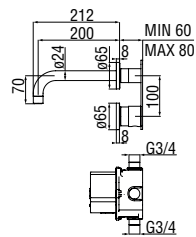

Wall-mounted cold water infrared control

- Anti limescale aerator M 22 x 1, flow rate 5 l/min
- Length 200 mm
- Battery powered
- Without waste

Cromo polished	IRAV00158/TCR	903,00 €
Inox brushed	IRAV00158/TIX	1.355,00 €
Grafite brushed PVD	IRAV00158/TGUP	1.445,00 €
Miele brushed PVD	IRAV00158/TCGP	1.445,00 €
Caffè brushed	IRAV00158/TSB	1.445,00 €
Tramonto polished PVD	IRAV00158/TRCP	1.445,00 €
Tabacco matt	IRAV00158/TTA	1.445,00 €

RAEK219/67CR
79,00 € - 10 pc.