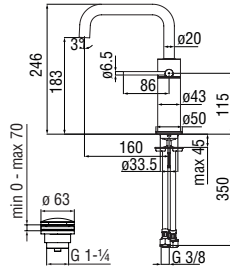

Single control

- Energy saving system with cold water side opening
- Anti limescale aerator M 18 x 1, flow rate 5 l/min
- Swivel spout
- 1 1/4" push waste, ø 3/8" stainless steel flexible pipe

Cromo polished	VE125118/2CR	381,00 €
Inox brushed	VE125118/2IX	560,00 €
Grafite brushed PVD	VE125118/2GUP	597,00 €
Miele brushed PVD	VE125118/2CGP	597,00 €
Caffè brushed	VE125118/2SB	597,00 €
Tramonto polished PVD	VE125118/2RCP	597,00 €
Tabacco matt	VE125118/2TA	597,00 €

Cartridge warranty

RCR2020
43,00 €

RAEK222/125
19,00 €