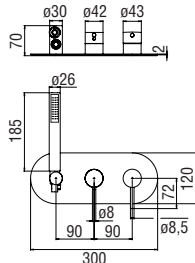

2-ways flush-fit single control external part

- 50% two step cartridge for water saving
- Single jet hand shower and 150 cm hose
- 2-way deviator
- Free match for the second way

Cromo polished	WESK100/TCR	453,00 €
Inox brushed	WESK100/TIX	677,00 €
Grafite brushed PVD	WESK100/TGUP	725,00 €
Mora matt	WESK100/TBM	677,00 €
Neve matt	WESK100/TWM	677,00 €
Miele brushed PVD	WESK100/TCGP	725,00 €
Tabacco matt	WESK100/TTA	725,00 €

NR00212/22CR
89,00 €

Required flush-fit part

- ø 1/2" water inlet and outlet