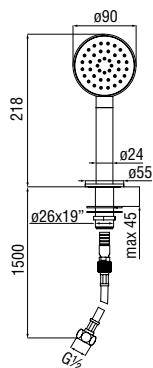

Duplex

· Pull-out single jet hand shower

Cromo polished	NR00238/28CR	175,00 €
Inox brushed	NR00238/28IX	264,00 €
Grafite brushed PVD	NR00238/28GUP	280,00 €
Caffè brushed	NR00238/28SB	280,00 €
Tabacco matt	NR00238/28TA	280,00 €