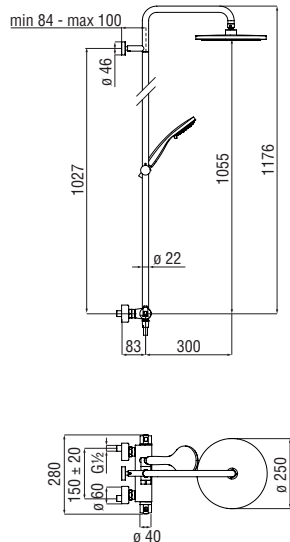

External thermostatic mixer with cuttable ramp

- 38° C safety cut-out
- Non-return valves
- Swivel shower head ø 250 mm
- Sliding swivel hand shower support
- 3-jet hand shower and 150 cm hose
- Compatible with shelf AV00141/5

Cromo polished TY85430/23CR 523,00 €

RCR201/5
61,00 €

RCR201/70
41,00 €