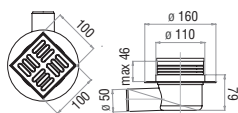

Cromo polished AV00111/20CR 29,00 €

Syphon for shower tray

- In brass