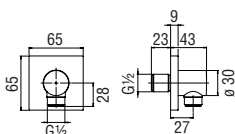

Water connection

· ø 1/2" outlet

Cromo polished	AD150/18CR	72,00 €
Inox brushed	AD150/18IX	111,00 €
Mora matt	AD150/18BM	111,00 €