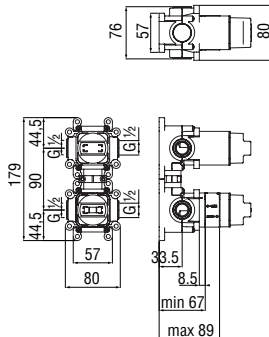

Techbox 2 ways, required flush-fit part

- 2 ways ceramic diverter
- ø 1/2" water inlet and outlet
- Also suitable for assembly on plasterboard

-	WE81102	168,00 €

Cartridge warranty

RCR350
41,00 €

RCR201/35FSC
41,00 €

NR00212/30
89,00 €