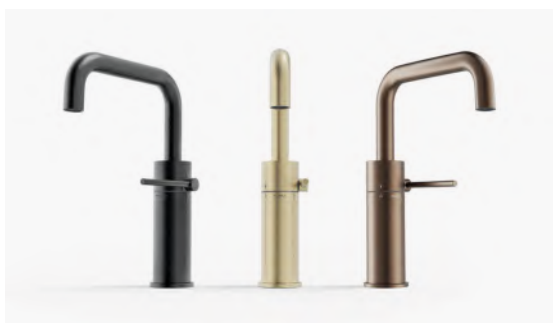

Matching accessories

Available in all the finishes of Sole, Zen accessories keep your bathroom neat and tidy, giving rise to modern atmospheres oozing style.

Velis

Pure minimalism, pure technology, pure freedom. Velis eliminates the superfluous and returns to the essential, through a modern and timeless line: the Nobili Widd® full immersion cartridge (in its most recent version with axial mixing) allows an unprecedented and extraordinary balance between style and progress.

Nobili Widd® 2020 cartridge

It revolutionises the structure of mixers, doing away with the side cartridge block and giving rise to an extremely clean-cut and streamlined silhouette.

Cold water turn-on

The tap is turned on with cold water to avoid the involuntary start-up of the boiler and the release of carbon dioxide into the atmosphere.

Neoperl® aerator with 5 l/min flow rate

Velis is fitted with an aerator Neoperl® with a flow rate reduced to 5 litres per minute: it ensures a healthy flow while at the same time saving water.

Dual personality

The wide Velis range is available with two outlet spout variants, both available in all the finishes of the collection.

Available finishes

Some of the various finishes available for Velis: Grafite and Miele brushed PVD (scratch and wear resistant surface) and Tabacco matt.