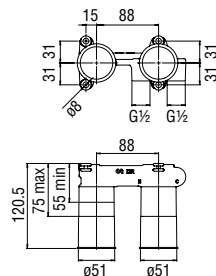

Allbox, required flush-fit part

- ø 1/2" hot and cold water inlet
- ø 1/2" outlet

-	WE00198	131,00 €

Cartridge warranty

RCR350
41,00 €