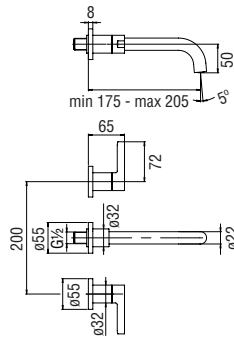

Wall mounted 3 hole set external part

- Anti limescale aerator M 18,5 x 1, flow rate 5 l/min
- Length of spout: min 125 - max 155 mm
- Without waste

Cromo polished	LR116298/ET1CR	291,00 €
Mora matt	LR116298/ET1BM	437,00 €

Allbox, required flush-fit part

- ø 1/2" hot and cold water inlet
- ø 1/2" outlet

-	WE00298	137,00 €

Wall mounted 3 hole set with long spout external part

- Anti limescale aerator M 18,5 x 1, flow rate 5 l/min
- Length of spout: min 175 - max 205 mm
- Without waste

Cromo polished	LR116298/1ET1CR	309,00 €
Mora matt	LR116298/1ET1BM	463,00 €

Allbox, required flush-fit part

- ø 1/2" hot and cold water inlet
- ø 1/2" outlet

-	WE00298	137,00 €