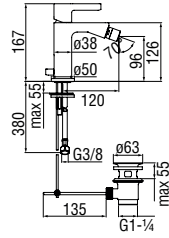

- ø 1/2" hot and cold water inlet
- ø 1/2" outlet

-	WE00298	137,00 €
---	---------	----------

Single control

- 50% two step cartridge for water saving
- Anti limescale aerator M 22 x 1
- Swivel jet
- 1 1/4" waste with patented SNAP system
- ø 3/8" stainless steel flexible pipe