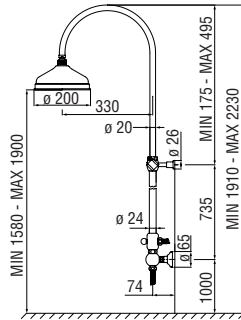

 RVT200/5D
19,00 €

 RAEK219/41CR
49,00 € - 5 pz.

Column with telescopic rail

- Water pipe connector
- Swivel shower head ø 200 mm
- Adjustable hand shower support
- 50 cm connecting hose

Cromo polished	AD141/10CR	966,00 €
Miele brushed PVD	AD141/10CGP	1.546,00 €