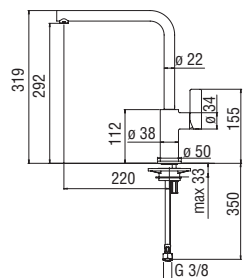

Single control

- 50% two step cartridge for water saving
- 360° swivel spout
- Anti limescale aerator M 18 x 1
- ø 3/8" stainless steel flexible pipe

Cromo polished	FL96133CR	245,00 €
Mora matt	FL96133BM	331,00 €

Cartridge warranty

RCR280/D
41,00 €

RAEK220/27CR
45,00 € - 10 pc.