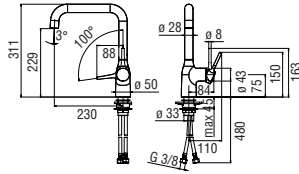

Single control

- Energy saving system with cold water side opening
- 50% two step cartridge for water saving
- 180° swivel spout (adaptable 120 ° or 360 °)
- Anti limescale aerator M 24 x 1
- ø 3/8" stainless steel flexible pipe

Cromo polished	CUI28123CR	257,00 €
Inox brushed	CUI28123IX	347,00 €
Grafite brushed PVD	CUI28123GUP	412,00 €
Mora matt	CUI28123BM	347,00 €
Ambra brushed PVD	CUI28123GTP	412,00 €
Tabacco matt	CUI28123TA	412,00 €

Cartridge warranty

RCR350
41,00 €

RAEK222/45
66,00 € - 10 pc.