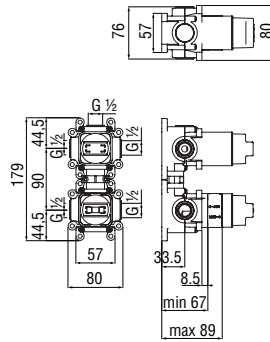

Techbox 3 ways, required flush-fit part

- 3 ways ceramic diverter
- $\varnothing$ 1/2" water inlet and outlet
- Also suitable for assembly on plasterboard

- WE81103

193,00 €

Cartridge warranty

RCR350
41,00 €

RCR201/3SC
41,00 €

NR00212/32
89,00 €

Flush-fit thermostatic mixers

1-way flush-fit thermostatic external part

- 38° C safety cut-out
- Vertical or horizontal assembly

Cromo polished

SI98101CR

460,00 €

NR00008
36,00 €