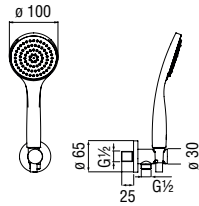

Duplex with 1/2" water connection

- Teflon coated fixed hand shower support
- Single jet hand shower and 150 cm hose

Cromo polished	AD146/56CR	121,00 €
Grafite brushed PVD	AD146/56GUP	266,00 €
Mora matt	AD146/56BM	182,00 €
Miele brushed PVD	AD146/56CGP	266,00 €