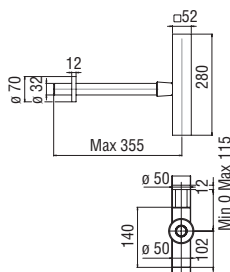

Syphon

- 1 1/4" connection
- Adjustable
- Without waste

Cromo polished	AV00102/3CR	244,00 €
Inox brushed	AV00102/3IX	366,00 €
Mora matt	AV00102/3BM	366,00 €