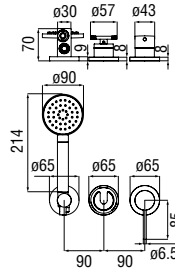

RVT200/5D
19,00 €

RVT200/5S
19,00 €

RAEK222/22
47,00 € - 10 pc.

Shower

2-ways flush-fit single control external part

- 50% two step cartridge for water saving
- Single jet hand shower and 150 cm hose
- 2-way deviator
- Free match for the second way