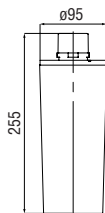

Spare GIOIA filter

- 1,700 litre capacity (18 °f)
- Filtration level 5 µm
- Outstanding undercounter device protection
- Maximum duration 1 year

- AV00405 114,00 €