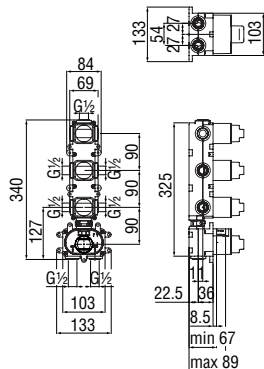

Wellbox 3 ways, required flush-fit part

- ø 1/2" water inlet and outlet
- Stop taps
- Non-return valves
- Also suitable for assembly on plasterboard

-	WE00103	334,00 €

RCR201/5
61,00 €

RVT200/5D
19,00 €