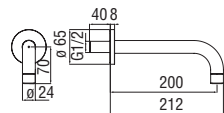

Cromo polished	AV00158/36CR	108,00 €
Inox brushed	AV00158/36IX	163,00 €
Grafite brushed PVD	AV00158/36GUP	172,00 €
Mora matt	AV00158/36BM	163,00 €
Neve matt	AV00158/36WM	163,00 €
Miele brushed PVD	AV00158/36CGP	172,00 €
Tabacco matt	AV00158/36TA	172,00 €

RAEK220/36CR 56,00 € - 10 pc.

Deck-mounted

Bath edge single control

- 50% two step cartridge for water saving
- Anti limescale aerator M 24 x 1
- 2-way deviator
- Pull-out single jet hand shower