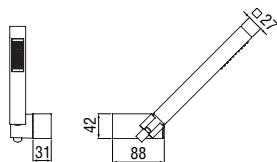

Duplex

- Adjustable hand shower support
- Single jet hand shower and 150 cm hose

Cromo polished	AD146/24CR	119,00 €
Inox brushed	AD146/24IX	177,00 €
Mora matt	AD146/24BM	177,00 €