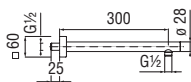

Wall arm

· Width 300 mm

Cromo polished	AD138/43CR	138,00 €