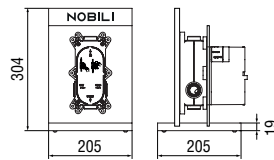

- ESP233/33NOB MOD 154,00 €

Table display for shut-off hand shower

· Kit, hose and fixing plate included
· Taps not included

- KVR0E600 113,00 €

Table display for Easybox 2 ways

· Taps included

- _____ ESP233/94S _____ 299,00 €