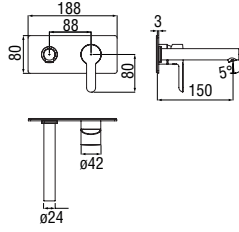

Wall-mounted single control external part

- 50% two step cartridge for water saving
- Anti limescale aerator M 18 x 1
- Length of spout 150 mm
- Without waste

Cromo polished	AB87198CR	260,00 €
Mora matt	AB87198BM	352,00 €

RAEK220/27CR
45,00 € - 10 pz.

NR00212/10CR
45,00 €