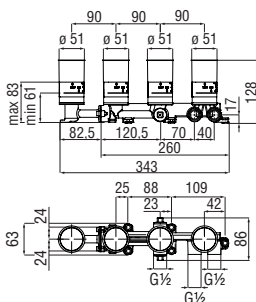

-	WE81201/T	410,00 €

- Cartridge warranty
- RCR350
  41,00 €
- RCR201/35FSC
  41,00 €

Wall mounted spout

- Anti limescale aerator M 24 x 1
- Length 200 mm