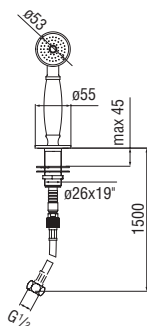

Duplex

· Pull-out single jet hand shower

Cromo polished	NR00238/19CR	114,00 €
Miele brushed PVD	NR00238/19CGP	183,00 €