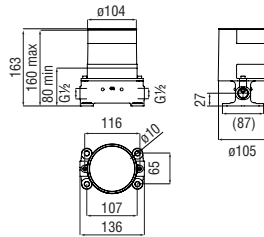

Required flush-fit part

- $\varnothing$ 1/2" hot and cold water inlet

-	WE77250	306,00 €