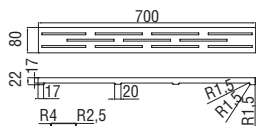

External part

70 cm	AVGR01/07CR	190,00 €
80 cm	AVGR01/08CR	201,00 €
90 cm	AVGR01/09CR	215,00 €
100 cm	AVGR01/10CR	226,00 €
120 cm	AVGR01/12CR	252,00 €