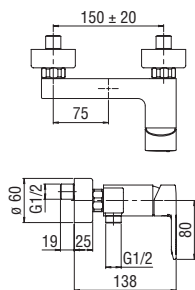

External single control

- 50% two step cartridge for water saving
- $\varnothing$ 1/2" outlet

Cromo polished RD00130CR 154,00 €

Cartridge
warranty

RCR350/D
41,00 €