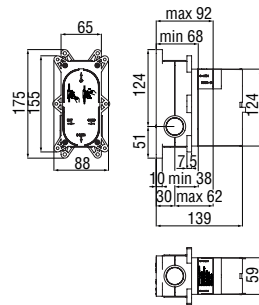

Optional box

- For assembly on plasterboard