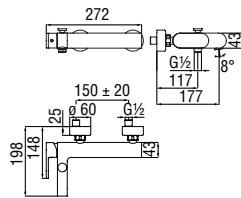

External single control

- 50% two step cartridge for water saving
- Anti limescale aerator M 24 x 1
- Auto return deviator
- ø 1/2" outlet

Cromo polished	UP94110/1CR	486,00 €
Mora matt	UP94110/1BM	730,00 €

Cartridge warranty

RCR350/D
41,00 €

RAEK220/14CR
47,00 € - 10 pc.