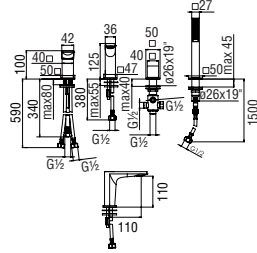

Bath edge single control

- 50% two step cartridge for water saving
- Anti limescale aerator M 24 x 1
- 2-way deviator
- Pull-out single jet hand shower

Cromo polished	WEBK110/9SECR	1.156,00 €
Inox brushed	WEBK110/9SEIX	1.678,00 €
Mora matt	WEBK110/9SEBM	1.678,00 €

Cartridge warranty

RCR350
41,00 €

RAEK222/27
47,00 € - 10 pc.