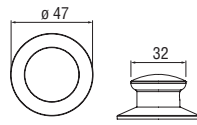

Hanger

· Wall-mounted

Cromo polished	ACCP50CR	50,00 €
Miele brushed PVD	ACCP50CGP	81,00 €

Toilet roll holder

· Wall-mounted