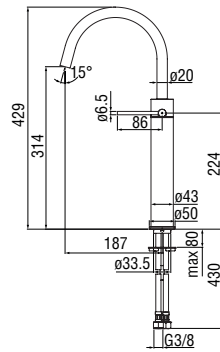

Basin single control

- Energy saving system with cold water side opening
- Anti limescale aerator M 18 x 1, flow rate 5 l/min
- Swivel spout
- Without waste, $\varnothing$ 3/8" stainless steel flexible pipe

Cromo polished	VE125168/3CR	455,00 €
Inox brushed	VE125168/3IX	669,00 €
Grafite brushed PVD	VE125168/3GUP	714,00 €
Miele brushed PVD	VE125168/3CGP	714,00 €
Caffè brushed	VE125168/3SB	714,00 €
Tramonto polished PVD	VE125168/3RCP	714,00 €
Tabacco matt	VE125168/3TA	714,00 €

Cartridge warranty

RCR2020
43,00 €

RAEK222/125
19,00 €