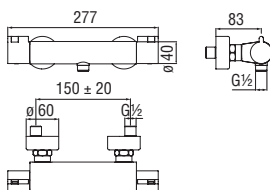

Abc

External thermostatic mixer

- 38° C safety cut-out
- Non-return valves
- Anti limescale system
- ø 1/2" outlet

Cromo polished	AB87030CR	245,00 €
Mora matt	AB87030BM	366,00 €

RCR201/6
61,00 €

RVT200/26
19,00 €