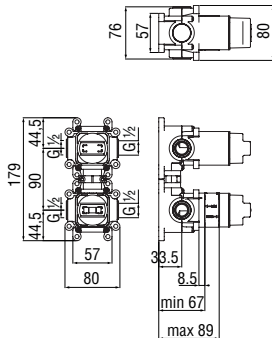

- 50% two step cartridge for water saving
- Invisible o-ring resistance
- Waterproof wall fixing

Cromo polished	WE81102/1LRCR	434,00 €
Mora matt	WE81102/1LRBM	649,00 €

Techbox 2 ways, required flush-fit part