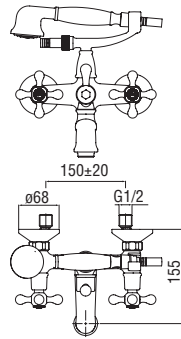

Floor tub

External group with shower set

- Anti limescale aerator M 28 x 1
- Manual deviator
- Single jet hand shower and 150 cm hose

Cromo polished	GRC5001CR	406,00 €
Miele brushed PVD	GRC5001CGP	650,00 €

RVT200/5D
19,00 €

RAEK219/41CR
49,00 € - 5 pz.