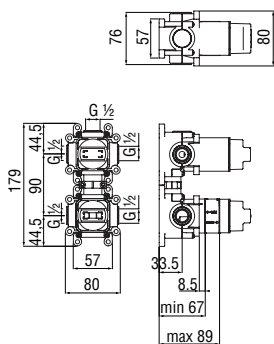

Flush fit part

Techbox 3 ways, required flush-fit part

- 3 ways ceramic diverter
- $\varnothing$ 1/2" water inlet and outlet
- Also suitable for assembly on plasterboard

- WE81103 193,00 €

Cartridge warranty	RCR350 41,00 €	RCR201/3SC 41,00 €	NR00212/32 89,00 €

Sole external part