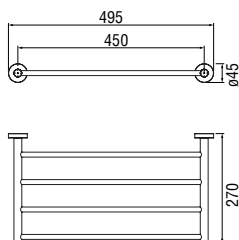

Towel rack

- Wall-mounted

Cromo polished	ACPL24CR	322,00 €
Inox brushed	ACPL24IX	484,00 €
Grafite brushed PVD	ACPL24GUP	515,00 €
Mora matt	ACPL24BM	484,00 €
Neve matt	ACPL24WM	484,00 €
Miele brushed PVD	ACPL24CGP	515,00 €
Caffè brushed	ACPL24SB	515,00 €
Tramonto polished PVD	ACPL24RCP	515,00 €
Tabacco matt	ACPL24TA	515,00 €

Hanger

- Wall-mounted

Cromo polished	ACPL50CR	54,00 €
Inox brushed	ACPL50IX	82,00 €
Grafite brushed PVD	ACPL50GUP	87,00 €
Mora matt	ACPL50BM	82,00 €
Neve matt	ACPL50WM	82,00 €
Miele brushed PVD	ACPL50CGP	87,00 €
Caffè brushed	ACPL50SB	87,00 €
Tramonto polished PVD	ACPL50RCP	87,00 €
Tabacco matt	ACPL50TA	87,00 €