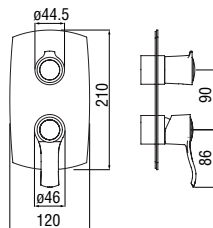

2-3-ways flush-fit single control external part

- 50% two step cartridge for water saving
- Invisible o-ring resistance
- Waterproof wall fixing

Cromo polished   WE81102/SICR   436,00 €