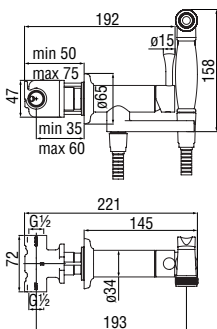

Flush-fit single control

- Single jet hand shower with open / close button
- 100 cm hose

Cromo polished	AV00610CR	369,00 €
Miele brushed PVD	AV00610CGP	590,00 €
Caffè brushed	AV00610SB	590,00 €

Cartridge warranty

RCR280/D
41,00 €

NR00212/25
45,00 €