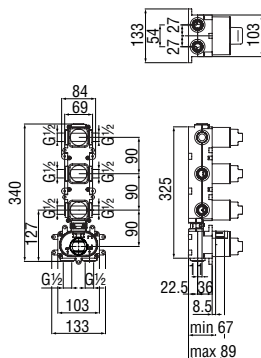

Wellbox 4 ways, required flush-fit part

- ø 1/2" water inlet and outlet
- Stop taps
- Non-return valves
- Also suitable for assembly on plasterboard

- WE00104 378,00 €

RCR201/5
61,00 €

RCR201/28
41,00 €

RVT200/5D
19,00 €