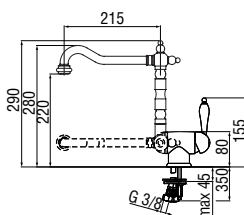

Single control mixer tap with pull-down spout

- 360° swivel spout
- Anti limescale aerator M 22 x 1
- ø 3/8" stainless steel flexible pipe

Cromo polished AT18513/4CR 457,00 €

Tabacco matt AT18513/4TA 731,00 €

RCR440
41,00 €

RAE219/47CR
24,00 € - 1 pc.