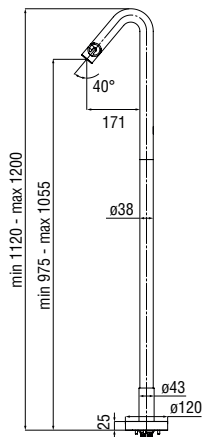

Floor standing washbasin

Single control

- Energy saving system with cold water side opening
- Anti limescale aerator M 18,5 x 1, flow rate 5 l/min
- Without waste

Cromo polished	SO130188/3CR	960,00 €
Inox brushed	SO130188/3IX	1.441,00 €
Grafite brushed PVD	SO130188/3GUP	1.535,00 €
Caffè brushed	SO130188/3SB	1.535,00 €
Tabacco matt	SO130188/3TA	1.535,00 €

Cartridge warranty

RCR2020
43,00 €

RAEK222/44
64,00 € - 10 pz.