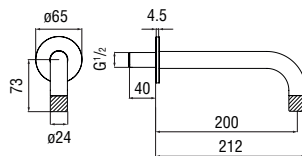

Wall mounted spout

- Anti limescale aerator M 22 x 1
- Length 200 mm

Cromo polished	AV00158/55CR	188,00 €
Inox brushed	AV00158/55IX	282,00 €
Grafite brushed PVD	AV00158/55GUP	300,00 €
Miele brushed PVD	AV00158/55CGP	300,00 €
Tabacco matt	AV00158/55TA	300,00 €

RAE220/68CR
24,00 € - 1 pc.