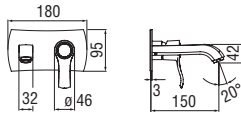

Wall-mounted single control external part

- 50% two step cartridge for water saving
- Anti limescale aerator M 24 x 1
- Length of spout 150 mm
- Without waste

Cromo polished SI98198CR 294,00 €

RAEK220/37CR
49,00 € - 10 pz.

NR00212/10CR
45,00 €

Allbox, required flush-fit part

- ø 1/2" hot and cold water inlet
- ø 1/2" outlet