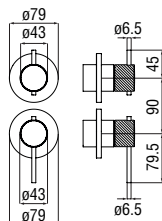

2-3-ways flush-fit single control external part

- 50% two step cartridge for water saving
- Invisible o-ring resistance, waterproof wall fixing

Cromo polished	WE81102/1RSCR	519,00 €
Inox brushed	WE81102/1RSIX	778,00 €
Grafite brushed PVD	WE81102/1RSGUP	830,00 €
Miele brushed PVD	WE81102/1RSCGP	830,00 €
Tabacco matt	WE81102/1RSTA	830,00 €

Techbox 2 ways, required flush-fit part

- 2 ways ceramic diverter
- ø 1/2" water inlet and outlet
- Also suitable for assembly on plasterboard