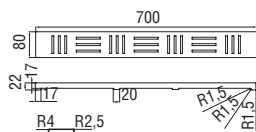

Graffiti external part

External part

70 cm	AVGR02/07CR	190,00 €
80 cm	AVGR02/08CR	201,00 €
90 cm	AVGR02/09CR	215,00 €
100 cm	AVGR02/10CR	226,00 €
120 cm	AVGR02/12CR	252,00 €