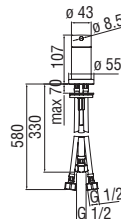

Cromo polished	WE00110/9TCR	219,00 €
Inox brushed	WE00110/9TIX	330,00 €
Grafite brushed PVD	WE00110/9TGUP	352,00 €
Mora matt	WE00110/9TBM	330,00 €
Neve matt	WE00110/9TWM	330,00 €
Miele brushed PVD	WE00110/9TCGP	352,00 €
Tabacco matt	WE00110/9TTA	352,00 €

Cartridge warranty

RCR350
41,00 €