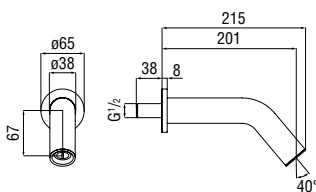

Wall mounted spout

- Anti limescale aerator M 24 x 1
- Length 200 mm

Cromo polished	AV00158/54DCR	204,00 €
Inox brushed	AV00158/54DIX	306,00 €
Grafite brushed PVD	AV00158/54DGUP	326,00 €
Caffè brushed	AV00158/54DSB	326,00 €
Tabacco matt	AV00158/54DTA	326,00 €