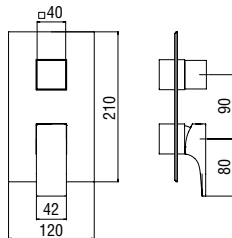

2-3-ways flush-fit single control external part

- 50% two step cartridge for water saving
- Invisible o-ring resistance
- Waterproof wall fixing

Cromo polished	WE81102/SECR	418,00 €
Inox brushed	WE81102/SEIX	627,00 €
Mora matt	WE81102/SEBM	627,00 €