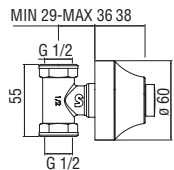

Stop tap

- 1/2" two-piece cap

Cromo polished	AV00155/1CR	23,00 €
Miele brushed PVD	AV00155/1CGP	37,00 €
Caffè brushed	AV00155/1SB	37,00 €

NR00212/18
18,00 €