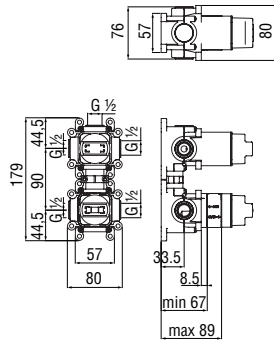

Techbox 3 ways, required flush-fit part

- 3 ways ceramic diverter
- ø 1/2" water inlet and outlet
- Also suitable for assembly on plasterboard

-	WE81103	193,00 €

Cartridge warranty	RCR350 41,00 €	RCR201/35C 41,00 €	NR00212/32 89,00 €

Flush-fit thermostatic mixers

1-way flush-fit thermostatic external part

- 38° C safety cut-out
- Vertical or horizontal assembly

Cromo polished	WE00101/TCR	444,00 €
Inox brushed	WE00101/TIX	685,00 €
Grafite brushed PVD	WE00101/TGUP	730,00 €
Miele brushed PVD	WE00101/TCGP	730,00 €
Caffè brushed	WE00101/TSB	730,00 €
Tramonto polished PVD	WE00101/TRCP	730,00 €
Tabacco matt	WE00101/TTA	730,00 €

NR00008 36,00 €