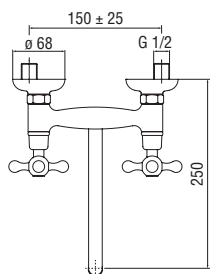

Wall mounted / Grazia

Wall-mounted dual control

- Swivel spout

Cromo polished GRC5003CR 200,00 €

RVT200/5D
19,00 €

RAEK219/63CR
56,00 € - 10 pc.