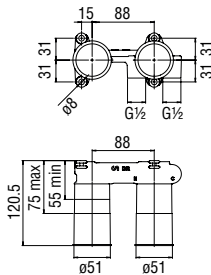

Allbox, required flush-fit part

- ø 1/2" hot and cold water inlet
- ø 1/2" outlet

- WE00198 131,00 €

Cartridge warranty

RCR350
41,00 €