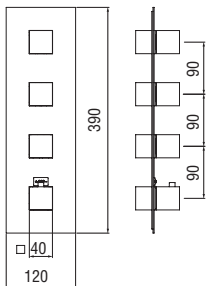

4-ways flush-fit thermostatic external part

- 38° C safety cut-out
- Vertical or horizontal assembly

Cromo polished	WE00104/QCR	1.013,00 €
Inox brushed	WE00104/QIX	1.595,00 €
Mora matt	WE00104/QBM	1.595,00 €

NR00008
36,00 €