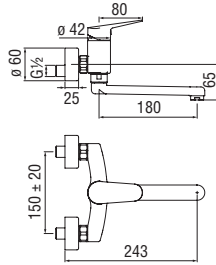

Wall mounted single control

- 50% two step cartridge for water saving
- Swivel spout
- Anti limescale aerator M 22 x 1

Cromo polished BS101115CR 167,00 €

Cartridge warranty

RCR350
41,00 €

RAEK220/32CR
47,00 € - 10 pc.