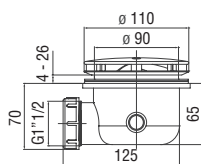

Shower syphons

Syphon for shower tray

- Fully inspectionable
- 90 mm hole
- ABS plug

Cromo polished AV00111/13CR 26,00 €
Caffè brushed AV00111/13SB 42,00 €

Syphon for shower tray

- Fully inspectionable
- 90 mm hole
- ABS plug
- Complies with standard UNI EN 329