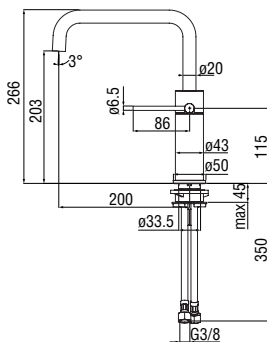

Velis

Single control

- Energy saving system with cold water side opening
- Anti limescale aerator M 18 x 1, flow rate 5 l/min
- 360° swivel spout
- $\varnothing$ 3/8" stainless steel flexible pipe

Cromo polished	VE125134CR	387,00 €
Inox brushed	VE125134IX	580,00 €

Cartridge warranty

RCR2020
43,00 €

RAEK222/125
19,00 €