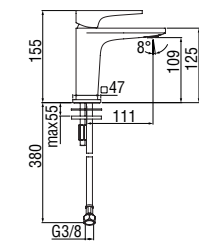

Single control

- 50% two step cartridge for water saving
- Anti limescale aerator M 24 x 1, flow rate 5 l/min
- Without waste
- ø 3/8" stainless steel flexible pipe

Cromo polished	SE124118/3CR	193,00 €
Inox brushed	SE124118/3IX	290,00 €
Mora matt	SE124118/3BM	290,00 €

Cartridge warranty

RCR280/D
41,00 €

RAEK222/40
59,00 € - 10 pc.