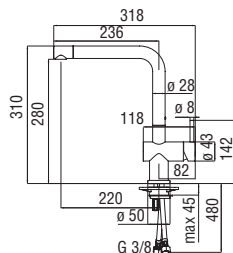

Single control

- 50% two step cartridge for water saving
- 360° swivel spout
- Anti limescale aerator M 24 x 1
- $\varnothing$ 3/8" stainless steel flexible pipe

Cromo polished	LVO0113CR	274,00 €
Inox brushed	LVO0113IX	413,00 €
Mora matt	LVO0113BM	373,00 €
Neve matt	LVO0113WM	373,00 €

Cartridge warranty

RCR350
41,00 €

RAEK220/66CR
49,00 € - 10 pc.