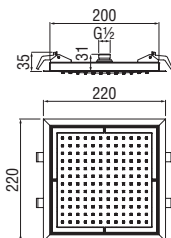

Flush-fit shower head (Abs)

- Dimension 220 x 220 mm
- Rain jet
- Anti limescale system

Cromo polished	AD139/34CCR	586,00 €