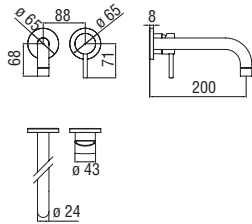

Wall-mounted single control external part long spout

- 50% two step cartridge for water saving
- Anti limescale aerator M 22 x 1, flow rate 5 l/min
- Length of spout 200 mm
- Without waste

Cromo polished	LVO0199/1CR	287,00 €
Inox brushed	LVO0199/1IX	429,00 €
Grafite brushed PVD	LVO0199/1GUP	459,00 €
Mora matt	LVO0199/1BM	429,00 €
Neve matt	LVO0199/1WM	429,00 €
Miele brushed PVD	LVO0199/1CGP	459,00 €
Tabacco matt	LVO0199/1TA	459,00 €

RAEK219/67CR
79,00 € - 10 pc.

NR00212/10CR
45,00 €

Wall-mounted single control external part long spout

- 50% two step cartridge for water saving
- Anti limescale aerator M 22 x 1, flow rate 5 l/min
- Length of spout 250 mm
- Without waste