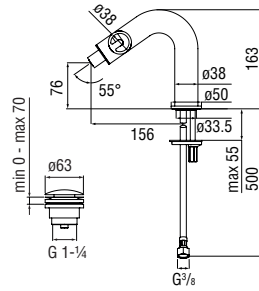

Cartridge warranty

RCR2020
43,00 €

RAEK222/44
64,00 € - 10 pz.

Required flush-fit part

- ø 1/2" hot and cold water inlet

-	WE00318	336,00 €
---	---------	----------

Single control

- Energy saving system with cold water side opening
- Anti limescale aerator M 18,5 x 1, flow rate 5 l/min
- Swivel jet
- 1 1/4" push waste
- ø 3/8" stainless steel flexible pipe