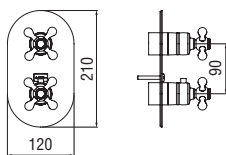

2-ways flush-fit thermostatic external part

- 38° C safety cut-out
- Vertical or horizontal assembly

Cromo polished	GRC5102CR	487,00 €
Miele brushed PVD	GRC5102CGP	779,00 €

NR00008
36,00 €