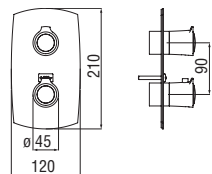

Flush-fit thermostatic mixers

1-way flush-fit thermostatic external part

- 38° C safety cut-out
- Vertical or horizontal assembly

Cromo polished

SI98101CR

460,00 €

NR00008
36,00 €