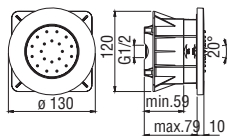

Flush-fit bodyjet

· Adjustable rain jet

Cromo polished WE00139/87CR 148,00 €

External bodyjet

· Adjustable rain jet