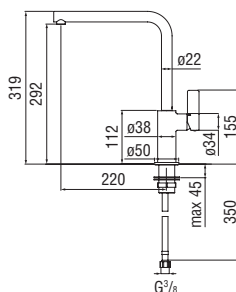

Stainless steel single control mixer tap

- 50% two step cartridge for water saving
- 360° swivel spout
- Anti limescale aerator M 18 x 1
- ø 3/8" stainless steel flexible pipe

Acciaio brushed FL961331P 361,00 €

Cartridge warranty

RCR280/D
41,00 €