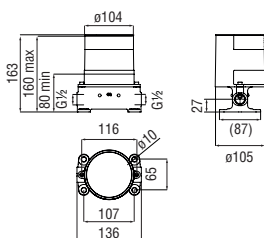

Required flush-fit part

- ø 1/2" hot and cold water inlet

-	WE77250	306,00 €