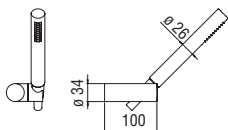

Duplex

- Adjustable hand shower support
- Single jet hand shower and 150 cm hose

Cromo polished	AD146/26CR	93,00 €
Inox brushed	AD146/26IX	142,00 €
Grafite brushed PVD	AD146/26GUP	151,00 €
Mora matt	AD146/26BM	142,00 €
Neve matt	AD146/26WM	142,00 €
Miele brushed PVD	AD146/26CGP	151,00 €
Caffè brushed	AD146/26SB	151,00 €
Tramonto polished PVD	AD146/26RCP	151,00 €
Tabacco matt	AD146/26TA	151,00 €