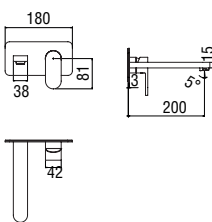

Wall-mounted single control external part long spout

- 50% two step cartridge for water saving
- Anti limescale aerator M 24 x 1
- Length of spout 200 mm
- Without waste

Cromo polished	UP94198/1CR	286,00 €
Mora matt	UP94198/1BM	431,00 €

RAEK220/37CR
49,00 € - 10 pz.

NR00212/10CR
45,00 €