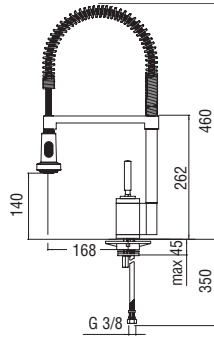

Billy

Single control

- Swivel body
- 360° swivel spout
- Adjustable 2-jet hand shower
- ø 3/8" stainless steel flexible pipe

Cromo polished OZ45300/3CR 366,00 €

RCR465
43,00 €

Oz T5