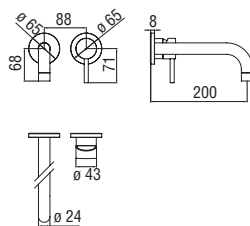

 RAEK219/67CR
79,00 € - 10 pz.

 NR00212/10CR
45,00 €

Allbox, required flush-fit part

- ø 1/2" hot and cold water inlet
- ø 1/2" outlet

- WE00198 131,00 €

 Cartridge warranty

 RCR350
41,00 €

Wall-mounted single control external part long spout