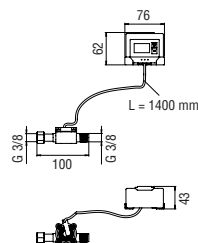

- RVR93096 113,00 €