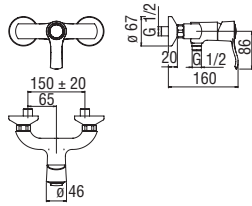

Sofi

External single control

- 50% two step cartridge for water saving
- ø 1/2" outlet

Cromo polished   SI98130CR   441,00 €

Cartridge warranty

RCR360/D
41,00 €