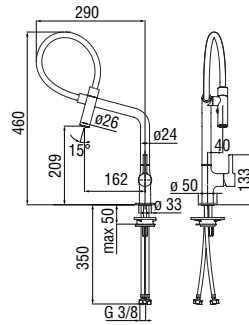

Cromo and Mora	HR125300CB	503,00 €
Inox and Mora	HR125300IB	678,00 €

Cartridge warranty

RCR2020
43,00 €

Lamp

Single control

- 50% two step cartridge for water saving
- 360° swivel spout
- Directional 2 jet swivel shower head with magnetic clip
- \varnothing 3/8" stainless steel flexible pipe