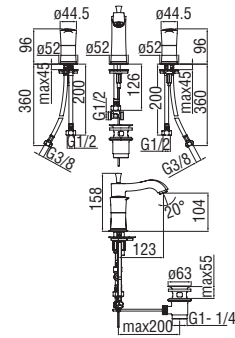

3-hole set

- Anti limescale aerator M 24 x 1
- 1 1/4" waste with patented SNAP system

Cromo polished SI98211/1CR 453,00 €

RVT200/5D 19,00 €

RVT200/5S 19,00 €

RAEK220/37CR 49,00 € - 10 pc.