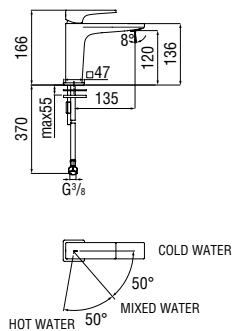

Cromo polished	SEE124148/2CR	245,00 €
Inox brushed	SEE124148/2IX	368,00 €
Mora matt	SEE124148/2BM	368,00 €

Cartridge warranty

RCR280/DECO
53,00 €

RAEK222/40
59,00 € - 10 pc.

Washbasin size M

Energy saving single control