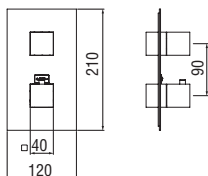

Flush-fit thermostatic mixers

1-way flush-fit thermostatic external part

- 38° C safety cut-out
- Vertical or horizontal assembly

Cromo polished	WE00101/QCR	483,00 €
Inox brushed	WE00101/QIX	725,00 €
Mora matt	WE00101/QBM	725,00 €

NR00008 36,00 €