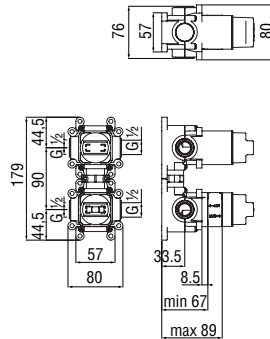

Techbox 2 ways, required flush-fit part

- 2 ways ceramic diverter
- ø 1/2" water inlet and outlet
- Also suitable for assembly on plasterboard

-	WE81102	168,00 €
---	---------	----------

Cartridge warranty