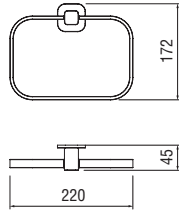

Towel holder

· Wall-mounted

Cromo polished   ACLP25CR   164,00 €

Towel holder

· Wall-mounted