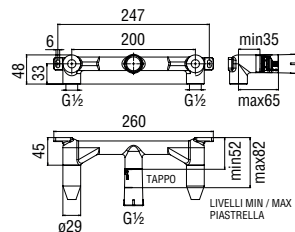

Allbox, required flush-fit part

- Ø 1/2" hot and cold water inlet
- Ø 1/2" outlet

-	WE00298	137,00 €