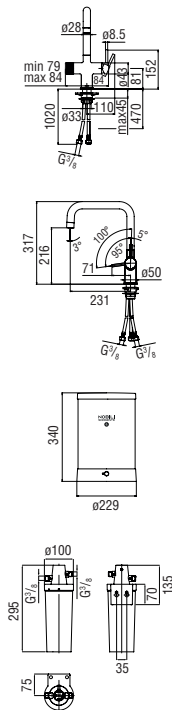

Mechanical dual-lever with 4 litre pressurised water heater system

- 50% two step cartridge for water saving
- 180° swivel spout (adaptable 120 ° or 360 °)
- Anti limescale aerator M 22 x 1
- ø 3/8" stainless steel flexible pipe
- "Child-lock" patented safety system
- "Cold Body" patented technology
- Separate dispensing channels for boiling filtered water
- EC certified 316 L stainless steel undercounter 4-litre electronic water heater
- Dispenses instant boiling water at 99 °C (up to 2.6 litres > 99 °C)
- GIOIA 5-stage filter (maximum duration 1 year or average capacity of 1,700 litres at 18 °f @ bypass level 6)
- Maximum power rating 1650 W
- Voltage 230 V (50 Hz)
- EU Schuko power supply
- 150 cm power supply cable
- Max noise level 15 dB

N.B.: variant with UK plug available with another product code
N.B.: product not intended for the French market
N.B.: we recommend the purchase of the filter capacity control litre meter (optional)

Cromo polished	LVOK133/HTCR	1.260,00 €
Inox brushed	LVOK133/HTIX	1.444,00 €
Mora matt	LVOK133/HTBM	1.444,00 €

- Cartridge warranty
- RCR350 41,00 €
- RAE219/76CR 63,00 € - 10 pc.

Mechanical dual-lever with 4 litre pressurised water heater system