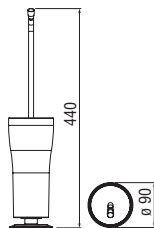

Cromo polished	ACCP41CR	171,00 €
Miele brushed PVD	ACCP41CGP	274,00 €

Brush holder

· Wall-mounted
· Ceramic