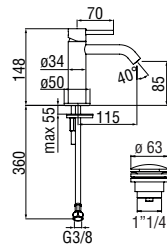

Single control

- 50% two step cartridge for water saving
- Anti limescale aerator M 16,5 x 1, flow rate 5 l/min
- 1 1/4" push waste
- ø 3/8" stainless steel flexible pipe

Cromo polished	AQ93118/16CR	187,00 €
Inox brushed	AQ93118/16IX	280,00 €
Mora matt	AQ93118/16BM	280,00 €

Cartridge warranty

RCR280/D
41,00 €

RAEK219/28
61,00 € - 10 pc.