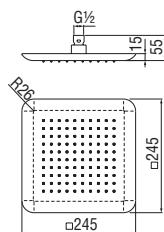

Swivel shower head (Abs)

- Dimensions 245 x 245 mm
- Rain jet

Cromo polished	AD139/122CR	215,00 €
Inox brushed	AD139/122IX	323,00 €
Mora matt	AD139/122BM	323,00 €

Swivel shower head (Abs)

- Dimension 260 x 190 mm
- Rain jet