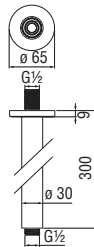

Cromo polished	AD138/64CR	160,00 €
Inox brushed	AD138/64IX	239,00 €
Grafite brushed PVD	AD138/64GUP	255,00 €
Caffè brushed	AD138/64SB	255,00 €
Tabacco matt	AD138/64TA	255,00 €