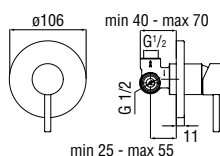

Built-in 1-way single control mixer

- 50% two step cartridge for water saving
- ø 1/2" hot and cold water inlet
- ø 1/2" outlet
- External part and flush-fit part

Cromo polished	AQ93108CR	139,00 €
Inox brushed	AQ93108IX	221,00 €
Mora matt	AQ93108BM	221,00 €

Cartridge
warranty

RCR350
41,00 €

NR00212/10CR
45,00 €