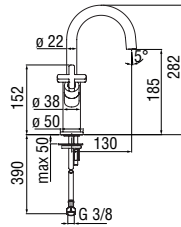

Dual control

- Anti limescale aerator M 18,5 x 1, flow rate 5 l/min
- Swivel spout
- Without waste
- ø 3/8" stainless steel flexible pipe

Cromo polished	LR116218/3CR	408,00 €
Grafite brushed PVD	LR116218/3GUP	634,00 €
Mora matt	LR116218/3BM	593,00 €

RVT200/26
19,00 €

RAEK222/44
64,00 € - 10 pc.