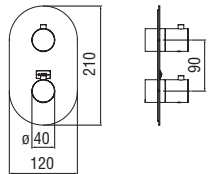

Flush-fit thermostatic mixers

1-way flush-fit thermostatic external part

- 38° C safety cut-out
- Vertical or horizontal assembly

Cromo polished	WE00101/TCR	444,00 €
Inox brushed	WE00101/TIX	685,00 €
Grafite brushed PVD	WE00101/TGUP	730,00 €
Miele brushed PVD	WE00101/TCGP	730,00 €
Caffè brushed	WE00101/TSB	730,00 €
Tramonto polished PVD	WE00101/TRCP	730,00 €
Tabacco matt	WE00101/TTA	730,00 €

NR00008 36,00 €