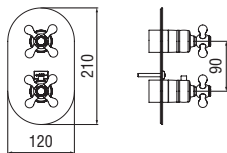

NR00008
36,00 €

Grazia external part

2-ways flush-fit thermostatic external part

- 38° C safety cut-out
- Vertical or horizontal assembly

Cromo polished	GRC5102CR	487,00 €
Miele brushed PVD	GRC5102CGP	779,00 €