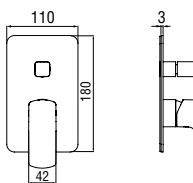

Acquaviva external part

2-ways flush-fit single control external part

- 50% two step cartridge for water saving
- Auto return deviator

Cromo polished	VV103100/ECR	167,00 €
Mora matt	VV103100/EBM	249,00 €

NR00212/13CR
60,00 €