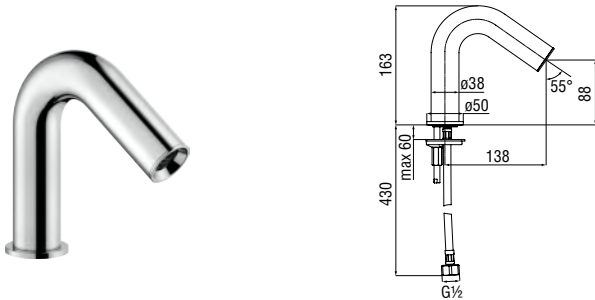

Spouts

Tub edge spout

· Anti limescale aerator M 24 x 1

Cromo polished	AV00156/20CR	235,00 €
Inox brushed	AV00156/20IX	353,00 €
Grafite brushed PVD	AV00156/20GUP	376,00 €
Caffè brushed	AV00156/20SB	376,00 €
Tabacco matt	AV00156/20TA	376,00 €

RAEK222/22
47,00 € - 10 pc.