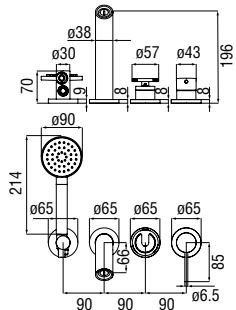

2-ways flush-fit single control external part

- 50% two step cartridge for water saving
- 2-way deviator
- Anti limescale aerator M 24 x 1
- Single jet hand shower and 150 cm hose

Cromo polished	WEBK110/91SOCR	641,00 €
Inox brushed	WEBK110/91SOIX	961,00 €
Grafite brushed PVD	WEBK110/91SOGUP	1.025,00 €
Caffè brushed	WEBK110/91SOSB	1.025,00 €
Tabacco matt	WEBK110/91SOTA	1.025,00 €

- RAEK222/22
  47,00 € - 10 pz.
- NR00212/22CR
  89,00 €

Required flush-fit part

- ø 1/2" water inlet and outlet