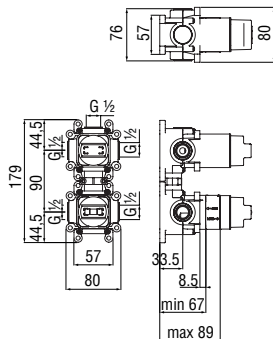

-	WE81103	193,00 €

Cartridge warranty	RCR350 41,00 €	RCR201/3SC 41,00 €	NR00212/32 89,00 €