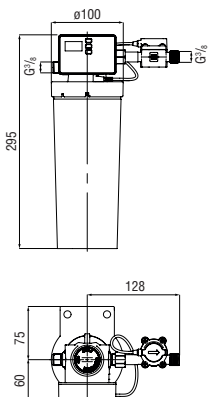

Complete spare part kit

- GIOIA 5-stage filter (maximum duration 1 year or average capacity of 1,700 litres at 18 °f @ bypass level 6)
- Filtration level 5 µm
- Filter support bracket
- Filter capacity control litre meter (batteries not included)