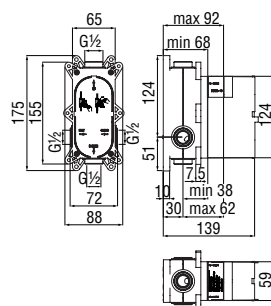

Easybox 2 ways, required flush-fit part

- $\varnothing$ 1/2" water inlet and outlet
- Also suitable for assembly on plasterboard

Note: RVRENI1717 backflow prevention device available (optional)