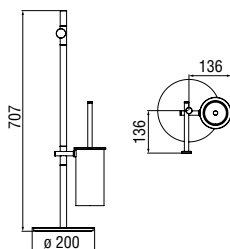

WC zone unit

· Free standing

Cromo polished	ACPL92CR	362,00 €
Grafite brushed PVD	ACPL92GUP	580,00 €
Mora matt	ACPL92BM	543,00 €
Neve matt	ACPL92WM	543,00 €
Miele brushed PVD	ACPL92CGP	580,00 €
Caffè brushed	ACPL92SB	580,00 €
Tramonto polished PVD	ACPL92RCP	580,00 €
Tabacco matt	ACPL92TA	580,00 €

ACPL92/04
29,00 €