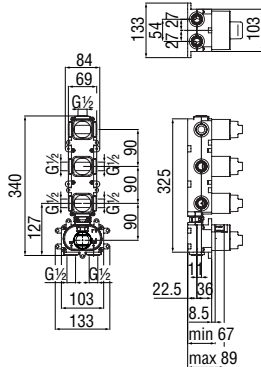

-	WE00103	334,00 €

RCR201/5
61,00 €

RVT200/5D
19,00 €