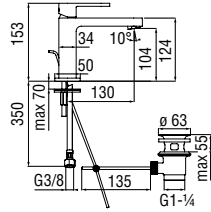

Single control

- 50% two step cartridge for water saving
- Anti limescale aerator M 24 x 1
- 1 1/4" waste with patented SNAP system
- ø 3/8" stainless steel flexible pipe

Cromo polished	UP94118/1CR	257,00 €
Mora matt	UP94118/1BM	386,00 €

Cartridge warranty

RCR280/D
41,00 €

RAEK220/37CR
49,00 € - 10 pc.