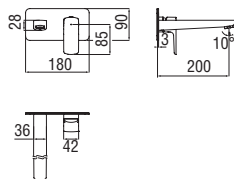

Acquaviva external part

Wall-mounted single control external part long spout

- 50% two step cartridge for water saving
- Anti limescale aerator M 24 x 1
- Length of spout 200 mm
- Without waste

Cromo polished	VV103198/1CR	306,00 €
Mora matt	VV103198/1BM	458,00 €

- RAEK220/37CR 49,00 € - 10 pc.
- NR00212/10CR 45,00 €