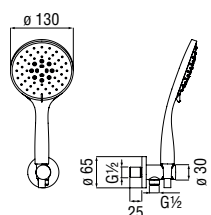

Cromo polished	AD146/47CR	179,00 €
Grafite brushed PVD	AD146/47GUP	286,00 €
Mora matt	AD146/47BM	270,00 €

Duplex with 1/2" water connection

· Teflon coated fixed hand shower support
· 3-jet hand shower and 150 cm hose