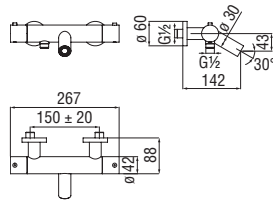

External thermostatic mixer

- 38° C safety cut-out, non-return valves
- Anti limescale aerator M 24 x 1, ø 1/2" outlet

Cromo polished	VE125010/1CR	648,00 €
Inox brushed	VE125010/1IX	973,00 €
Grafite brushed PVD	VE125010/1GUP	1.037,00 €
Mora matt	VE125010/1BM	964,00 €
Neve matt	VE125010/1WM	964,00 €
Miele brushed PVD	VE125010/1CGP	1.037,00 €
Tabacco matt	VE125010/1TA	1.037,00 €

RCR201/56
61,00 €

RCR201/57
54,00 €

RAEK222/22
47,00 € - 10 pc.