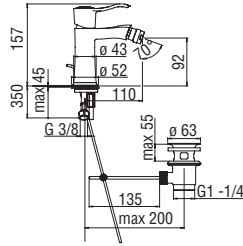

Single control

- 50% two step cartridge for water saving
- Anti limescale aerator M 24 x 1
- Swivel jet
- 1 1/4" waste with patented SNAP system
- ø 3/8" stainless steel flexible pipe

Cromo polished SI98119/1CR 308,00 €

Cartridge warranty

RCR280/D 41,00 €

RAE220/37CR 22,00 € - 1 pc.