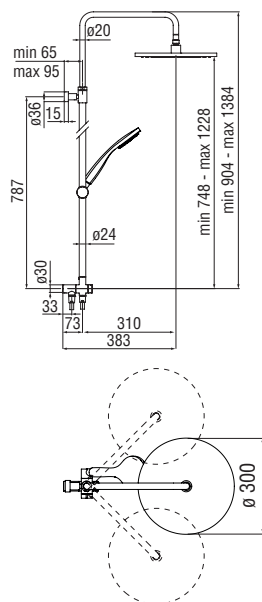

Column with connecting hose and telescopic rail

- Swivel shower head $\varnothing$ 300 mm
- Anti limescale system
- Sliding swivel hand shower support
- Single jet hand shower and 150 cm hose

Cromo polished WE00141/82CR 711,00 €