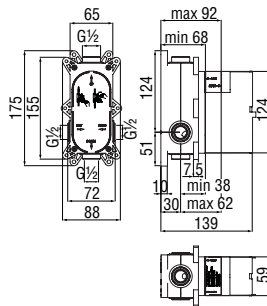

Easybox 2 ways, required flush-fit part

- ø 1/2" water inlet and outlet
- Also suitable for assembly on plasterboard

Note: RVREN1717 backflow prevention device available (optional)

-	WE81100	142,00 €

Cartridge warranty

RCR350
41,00 €

RVREN1717
35,00 €