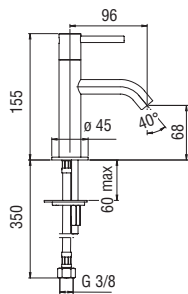

Cold water tap

- Anti limescale aerator M 16,5 x 1, flow rate 5 l/min
- Without waste
- $\varnothing$ 3/8" stainless steel hose

Cromo polished	LVO0236CR	185,00 €
Inox brushed	LVO0236IX	279,00 €
Grafite brushed PVD	LVO0236GUP	296,00 €
Mora matt	LVO0236BM	279,00 €
Neve matt	LVO0236WM	279,00 €
Miele brushed PVD	LVO0236CGP	296,00 €
Tabacco matt	LVO0236TA	296,00 €

RVT200/5D
19,00 €

RAEK219/28
61,00 € - 10 pc.