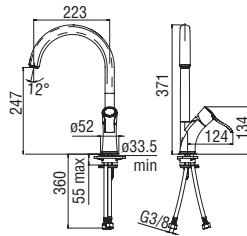

Single control

- 50% two step cartridge for water saving
- 360° swivel spout
- Anti limescale aerator M 24 x 1
- $\varnothing$ 3/8" stainless steel flexible pipe

Cromo polished

SI98113CR

332,00 €

Cartridge
warranty

RCR280/D
41,00 €

RAEK220/37CR
49,00 € - 10 pc.