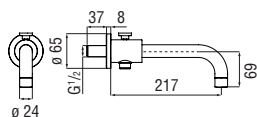

Cromo polished AV00158/52CR 210,00 €

Inox brushed AV00158/52IX 315,00 €

Grafite brushed PVD AV00158/52GUP 336,00 €

Mora matt AV00158/52BM 315,00 €

Neve matt AV00158/52WM 315,00 €

Miele brushed PVD AV00158/52CGP 336,00 €

Caffè brushed AV00158/52SB 336,00 €

Tramonto polished PVD AV00158/52RCP 336,00 €

Tabacco matt AV00158/52TA 336,00 €

RAEK220/36CR
56,00 € - 10 pc.