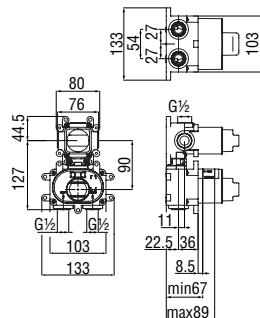

Wellbox 1 way, required flush-fit part

- ø 1/2" water inlet and outlet
- Stop taps
- Non-return valves
- Also suitable for assembly on plasterboard

-	WE00101	175,00 €

RCR201/5 61,00 €	RVT200/5D 19,00 €