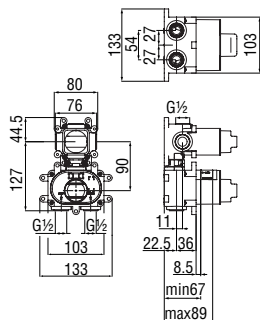

1-way flush-fit thermostatic external part

- 38° C safety cut-out
- Vertical or horizontal assembly

Cromo polished	UP94101CR	398,00 €
Mora matt	UP94101BM	629,00 €

NR00008
36,00 €

Wellbox 1 way, required flush-fit part

- ø 1/2" water inlet and outlet
- Stop taps
- Non-return valves
- Also suitable for assembly on plasterboard

-	WE00101	175,00 €

RCR201/5
61,00 €

RVT200/5D
19,00 €

2-ways flush-fit thermostatic external part

- 38° C safety cut-out
- Vertical or horizontal assembly

Cromo polished	UP94102CR	398,00 €
Mora matt	UP94102BM	629,00 €

NR00008
36,00 €