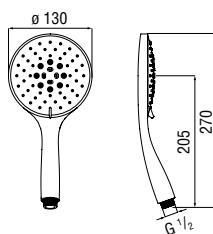

3-jet shower head (Abs)

· ø 1/2" connection

Cromo polished	AD142/201CR	98,00 €
Grafite brushed PVD	AD142/201GUP	156,00 €
Mora matt	AD142/201BM	147,00 €