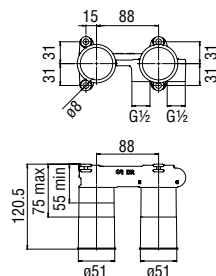

Flush fit part

Allbox, required flush-fit part

- $\varnothing$ 1/2" hot and cold water inlet
- $\varnothing$ 1/2" outlet

- WE00198 131,00 €

Cartridge warranty

RCR350 41,00 €