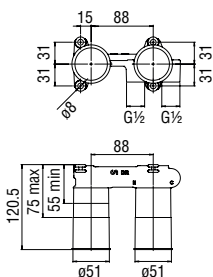

Allbox, required flush-fit part

- ø 1/2" hot and cold water inlet
- ø 1/2" outlet

- WE00198 131,00 €

Cartridge warranty
RCR350 41,00 €

Wall-mounted single control external part long spout

- 50% two step cartridge for water saving
- Anti limescale aerator M 22 x 1, flow rate 5 l/min
- Length of spout 250 mm
- Without waste