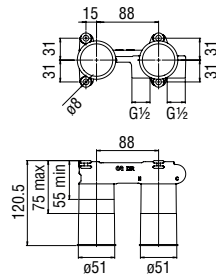

Allbox, required flush-fit part

- ø 1/2" hot and cold water inlet
- ø 1/2" outlet

- WE00198 131,00 €

Cartridge warranty

RCR350
41,00 €