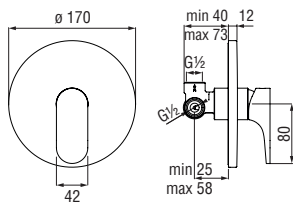

Built-in 1-way single control mixer

- 50% two step cartridge for water saving
- ø 1/2" hot and cold water inlet
- ø 1/2" outlet
- External part and flush-fit part

Cromo polished	YO126108CR	98,00 €
Mora matt	YO126108BM	155,00 €

Cartridge warranty

RCR350
41,00 €

NR00212/10CR
45,00 €