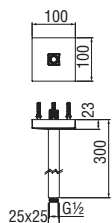

Ceiling arm
· Width 300 mm
· Support mounting

Cromo polished   AD138/51CR   306,00 €