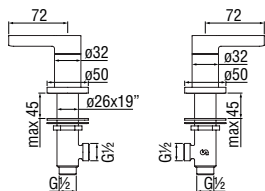

· 2-way inlet

Cromo polished	LR116204/TICR	276,00 €
Mora matt	LR116204/TIBM	414,00 €

 RVT200/5D
19,00 €

 RVT200/5S
19,00 €

Standing taps

· 2-way inlet

Cromo polished	WE00204/QCR	197,00 €
Inox brushed	WE00204/QIX	296,00 €
Mora matt	WE00204/QBM	296,00 €