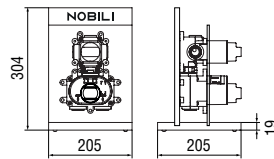

- _____ ESP233/92S _____ 383,00 €

Table display for Sorgente Filtra

· Taps not included