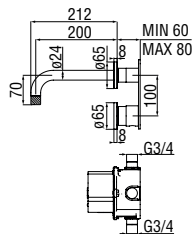

Wall-mounted cold water infrared control

- Anti limescale aerator M 22 x 1, flow rate 5 l/min
- Length 200 mm
- Battery powered
- Without waste

Cromo polished	IRAV00158/RSCR	1.028,00 €
Inox brushed	IRAV00158/RSIX	1.542,00 €
Grafite brushed PVD	IRAV00158/RSGUP	1.644,00 €
Miele brushed PVD	IRAV00158/RSCGP	1.644,00 €
Tabacco matt	IRAV00158/RSTA	1.644,00 €

RAE220/67CR
24,00 € - 1 pc.