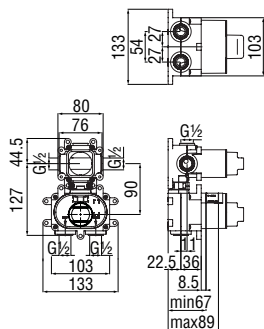

Wellbox 2 ways, required flush-fit part

- ø 1/2" water inlet and outlet
- Stop taps
- Non-return valves
- Also suitable for assembly on plasterboard

- WE00102 226,00 €

 RCR201/5
61,00 €

 RCR201/28
41,00 €