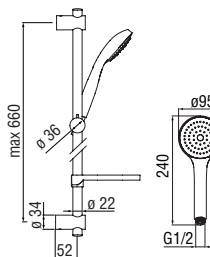

Wall rail

- Adjustable connection
- Sliding swivel hand shower support
- Single jet hand shower and 150 cm hose
- Adjustable and removable shelf

Cromo polished

AD140/60CR

65,00 €