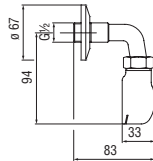

Cromo polished AV00505CR 29,00 €

Urinal waste