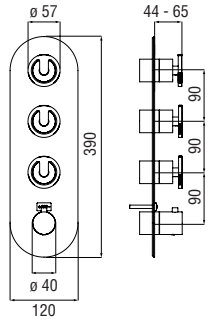

3-4-ways flush-fit thermostatic external part

- 38° C safety cut-out
- Vertical or horizontal assembly

Cromo polished	SO130103CR	1.049,00 €
Inox brushed	SO130103IX	1.574,00 €
Grafite brushed PVD	SO130103GUP	1.679,00 €
Caffè brushed	SO130103SB	1.679,00 €
Tabacco matt	SO130103TA	1.679,00 €

NR00008
36,00 €