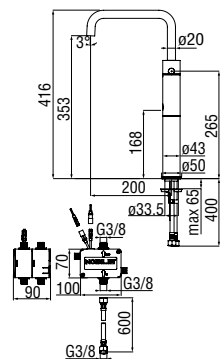

Basin infrared control

- Anti limescale aerator M 18 x 1, flow rate 5 l/min
- Swivel spout
- Battery powered
- Without waste, $\varnothing$ 3/8" stainless steel flexible pipe

Cromo polished	IRVE125128/3CR	555,00 €
Inox brushed	IRVE125128/3IX	834,00 €
Grafite brushed PVD	IRVE125128/3GUP	888,00 €
Miele brushed PVD	IRVE125128/3CGP	888,00 €
Caffè brushed	IRVE125128/3SB	888,00 €
Tramonto polished PVD	IRVE125128/3RCP	888,00 €
Tabacco matt	IRVE125128/3TA	888,00 €

Cartridge warranty

RCR2020
43,00 €

RAEK222/125
19,00 €