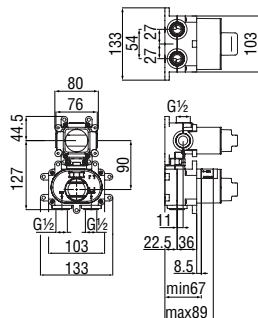

Wellbox 1 way, required flush-fit part

- $\varnothing$ 1/2" water inlet and outlet
- Stop taps
- Non-return valves
- Also suitable for assembly on plasterboard

- WE00101

175,00 €

RCR201/5
61,00 €

RVT200/5D
19,00 €