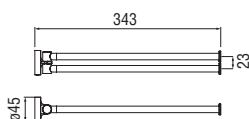

Towel holder

· Wall-mounted

· Adjustable

Cromo polished	ACPL22/2XCR	131,00 €
Inox brushed	ACPL22/2XIX	197,00 €
Grafite brushed PVD	ACPL22/2XGUP	211,00 €
Mora matt	ACPL22/2XBM	197,00 €
Neve matt	ACPL22/2XWM	197,00 €
Miele brushed PVD	ACPL22/2XCGP	211,00 €
Caffè brushed	ACPL22/2XSB	211,00 €
Tramonto polished PVD	ACPL22/2XRCP	211,00 €
Tabacco matt	ACPL22/2XTA	211,00 €