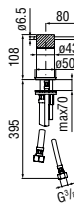

Cromo polished	WE00110/9RSCR	293,00 €
Inox brushed	WE00110/9RSIX	468,00 €
Grafite brushed PVD	WE00110/9RSGUP	527,00 €
Miele brushed PVD	WE00110/9RSCGP	527,00 €
Tabacco matt	WE00110/9RSTA	527,00 €

Cartridge warranty
 RCR350
41,00 €