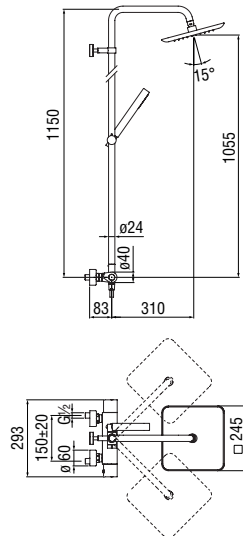

External thermostatic mixer

- 38° C safety cut-out
- Non-return valves
- Swivel shower head 245 x 245 mm abs
- Sliding swivel hand shower support
- Single jet hand shower and 150 cm hose
- Compatible with shelf AV00141/5

Cromo polished	SE124030/30CR	806,00 €
Inox brushed	SE124030/30IX	1.209,00 €
Mora matt	SE124030/30BM	1.209,00 €

RCR201/5
61,00 €

RCR201/70
41,00 €