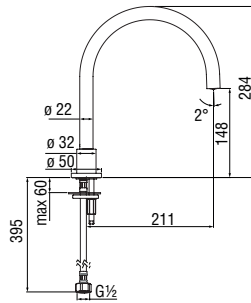

Tub edge spout

· Anti limescale aerator M 18,5 x 1

Cromo polished	AV00156/17CR	215,00 €
Grafite brushed PVD	AV00156/17GUP	344,00 €
Mora matt	AV00156/17BM	323,00 €

RAEK222/23
45,00 € - 10 pc.