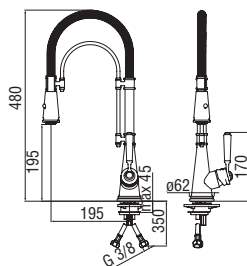

Single control

- 50% two step cartridge for water saving
- 360° swivel spout
- Adjustable 2-jet hand shower
- $\varnothing$ 3/8" stainless steel flexible pipe

Cromo polished

CH75500CR

566,00 €

Cartridge
warranty

RCR360/D
41,00 €