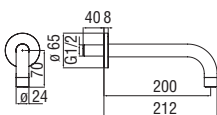

Cromo polished	AV00158/36CR	108,00 €
Inox brushed	AV00158/36IX	163,00 €
Grafite brushed PVD	AV00158/36GUP	172,00 €
Mora matt	AV00158/36BM	163,00 €
Neve matt	AV00158/36WM	163,00 €
Miele brushed PVD	AV00158/36CGP	172,00 €
Caffè brushed	AV00158/36SB	172,00 €
Tramonto polished PVD	AV00158/36RCP	172,00 €
Tabacco matt	AV00158/36TA	172,00 €

RAEK220/36CR
56,00 € - 10 pc.

Wall mounted spout

- Anti limescale aerator M 24 x 1
- Length 200 mm