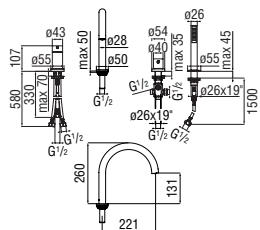

Cromo polished	WEBK110/9TCR	MOD	771,00 €
Inox brushed	WEBK110/9TIX	MOD	1.143,00 €
Grafite brushed PVD	WEBK110/9TGUP	MOD	1.233,00 €
Mora matt	WEBK110/9TBM	MOD	1.143,00 €
Neve matt	WEBK110/9TWM	MOD	1.143,00 €
Miele brushed PVD	WEBK110/9TCGP	MOD	1.233,00 €
Tabacco matt	WEBK110/9TTA	MOD	1.233,00 €

Cartridge warranty
RCR350 41,00 €
RAEK219/43CR 40,00 € - 5 pc.