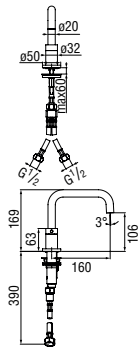

Spout for single control mixer

- Anti limescale aerator M 18,5 x 1, flow rate 5 l/min
- 1 1/4" push waste

Cromo polished	AV00156/23CR	155,00 €
Inox brushed	AV00156/23IX	233,00 €
Grafite brushed PVD	AV00156/23GUP	249,00 €
Miele brushed PVD	AV00156/23CGP	249,00 €
Caffè brushed	AV00156/23SB	249,00 €
Tramonto polished PVD	AV00156/23RCP	249,00 €
Tabacco matt	AV00156/23TA	249,00 €

RAEK222/125
19,00 €