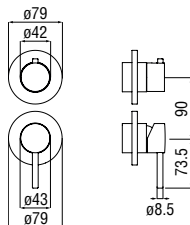

Live external part

2-3-ways flush-fit single control external part

- 50% two step cartridge for water saving
- Invisible o-ring resistance, waterproof wall fixing

Cromo polished	WE81102/1TCR	434,00 €
Inox brushed	WE81102/1TIX	649,00 €
Grafite brushed PVD	WE81102/1TGUP	692,00 €
Mora matt	WE81102/1TBM	649,00 €
Neve matt	WE81102/1TWM	649,00 €
Miele brushed PVD	WE81102/1TCGP	692,00 €
Tabacco matt	WE81102/1TTA	692,00 €

2-3-ways flush-fit single control external part

- 50% two step cartridge for water saving
- Invisible o-ring resistance, waterproof wall fixing