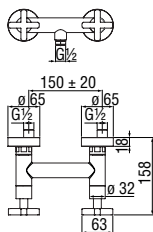

External unit

· ø 1/2" outlet

Cromo polished	LR11623OCR	380,00 €
Grafite brushed PVD	LR11623OGUP	591,00 €
Mora matt	LR11623OBM	553,00 €

RVT200/26
19,00 €

Pair of flush-fit stop taps

· 2-way inlet
· ø 1/2" outlets