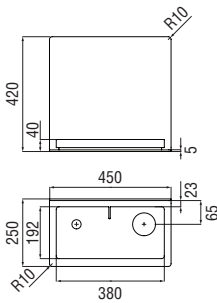

- _____ ESP233/40 _____ 252,00 €

Base for display stand

· Complete with mixer code and QR Code
· Taps not included