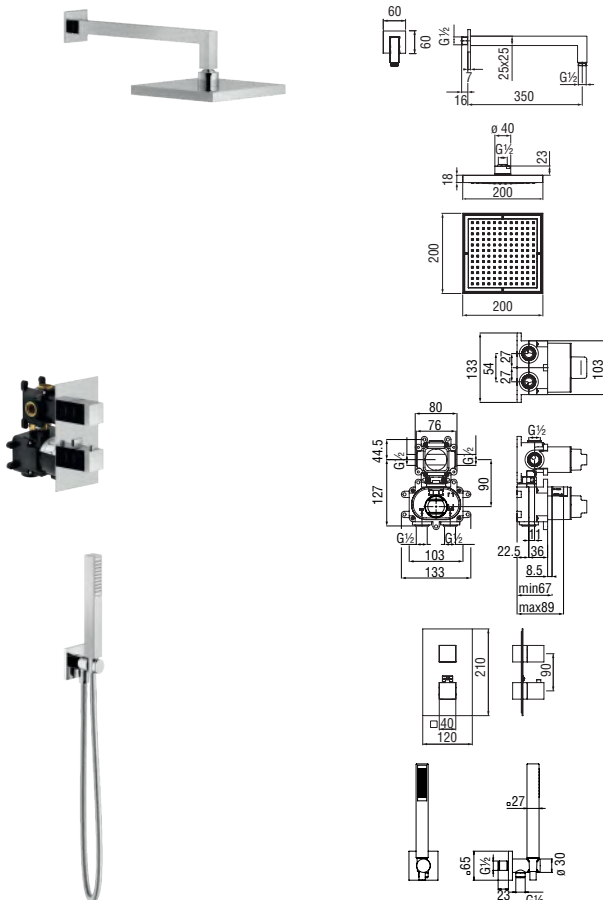

Complete shower kit

- 2-ways flush-fit thermostatic mixer
- 38° C safety cut-out
- Stop taps
- ø 1/2" outlets
- Non-return valves
- Depth of flush-fit: 70 mm
- Possibility of adjustment (± 25 mm)
- 350 mm wall arm
- Swivel shower head 200 x 200 mm abs
- 1/2" water connection
- Teflon coated fixed hand shower support
- Single jet hand shower and 150 cm hose
- External part and flush-fit part

Cromo polished	WESK102/QCR	1.154,00 €

RCR201/5 61,00 €	RCR201/28 41,00 €	NR00008 36,00 €