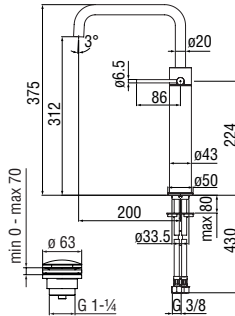

Basin single control

- Energy saving system with cold water side opening
- Anti limescale aerator M 18 x 1, flow rate 5 l/min
- Swivel spout
- 1 1/4" push waste, ø 3/8" stainless steel flexible pipe

Cromo polished	VE125158/2CR	473,00 €
Inox brushed	VE125158/2IX	695,00 €
Grafite brushed PVD	VE125158/2GUP	740,00 €
Miele brushed PVD	VE125158/2CGP	740,00 €
Caffè brushed	VE125158/2SB	740,00 €
Tramonto polished PVD	VE125158/2RCP	740,00 €
Tabacco matt	VE125158/2TA	740,00 €

Cartridge warranty

RCR2020
43,00 €

RAEK222/125
19,00 €