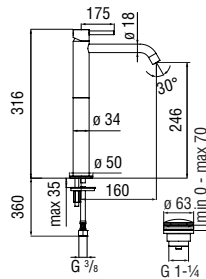

Washbasin size L

Basin single control

- 50% two step cartridge for water saving
- Anti limescale aerator M 16,5 x 1, flow rate 5 l/min
- 1 1/4" push waste
- $\varnothing$ 3/8" stainless steel flexible pipe

Cromo polished	AQ93128/16CR	296,00 €
Inox brushed	AQ93128/16IX	444,00 €
Mora matt	AQ93128/16BM	444,00 €

Cartridge
warranty

RCR280/D
41,00 €

RAEK219/28
61,00 € - 10 pc.