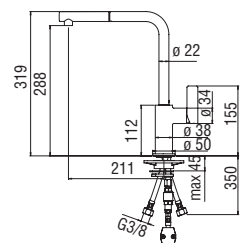

Single control

- 50% two step cartridge for water saving
- 180° swivel spout
- Pull-out single jet hand shower
- ø 3/8" stainless steel flexible pipe

Cromo polished	FL96127CR	314,00 €
Mora matt	FL96127BM	425,00 €

Cartridge warranty

RCR280/D
41,00 €