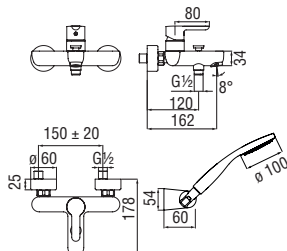

External single control mixer tap with shower set

- 50% two step cartridge for water saving
- Anti limescale aerator M 28 x 1
- Auto return deviator
- Adjustable hand shower support
- Single jet hand shower and 150 cm hose

Cromo polished	AB87110CR	201,00 €
Mora matt	AB87110BM	271,00 €

Cartridge warranty

RCR360/D
41,00 €

RAEK219/4CR
45,00 € - 5 pc.