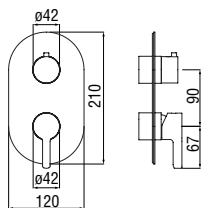

2-3-ways flush-fit single control external part

- 50% two step cartridge for water saving
- Invisible o-ring resistance
- Waterproof wall fixing

Cromo polished	WE81102/LRCR	434,00 €
Mora matt	WE81102/LRBM	649,00 €