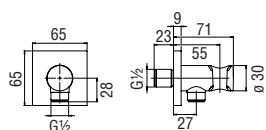

Cromo polished	AD150/19CR	76,00 €
Inox brushed	AD150/19IX	114,00 €
Mora matt	AD150/19BM	114,00 €