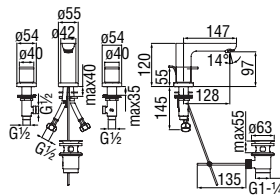

3-hole set

- Anti limescale aerator M 24 x 1
- 1 1/4" waste with patented SNAP system

Cromo polished	AB87211/1CR	270,00 €
Mora matt	AB87211/1BM	365,00 €

RVT200/5D
19,00 €

RAEK220/32CR
47,00 € - 10 pc.