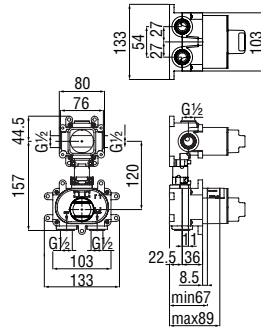

2-ways flush-fit thermostatic external part

- 38° C safety cut-out
- Vertical or horizontal assembly

Cromo polished	WE00302/LRCR	NEW	486,00 €
Grafite brushed PVD	WE00302/LRGUP	NEW	817,00 €
Mora matt	WE00302/LRBM	NEW	767,00 €

NR00008
36,00 €

Wellbox Air 2 ways, required flush-fit part

- ø 1/2" water inlet and outlet
- Stop taps
- Non-return valves
- Also suitable for assembly on plasterboard

-	WE00302	NEW	226,00 €

RCR201/5
61,00 €

RCR201/28
41,00 €

3-ways flush-fit thermostatic external part

- 38° C safety cut-out
- Vertical or horizontal assembly