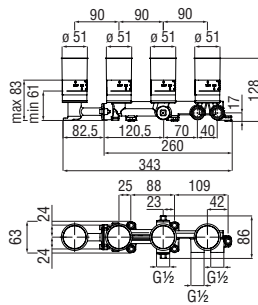

Required flush-fit part

- ø 1/2" water inlet and outlet

-	WE81201/T	410,00 €

Cartridge warranty

RCR350
41,00 €

RCR201/35FSC
41,00 €