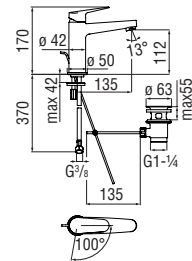

Energy and water saving single control

- Energy saving system with cold water side opening
- Anti limescale aerator M 24 x 1, flow rate 5 l/min
- 1 1/4" waste with patented SNAP system
- ø 3/8" stainless steel flexible pipe

Cromo polished BSH101148/1CR 125,00 €

Cartridge warranty

RCR350/ECO 50,00 €

RAEK219/23CR 64,00 € - 10 pc.