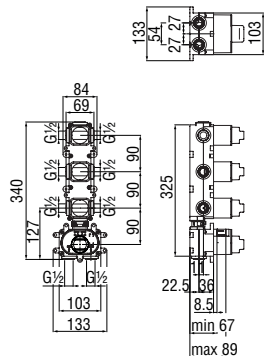

 NR00008
36,00 €

Wellbox 4 ways, required flush-fit part

- ø 1/2" water inlet and outlet
- Stop taps
- Non-return valves
- Also suitable for assembly on plasterboard

-	WE00104	378,00 €
---	---------	----------