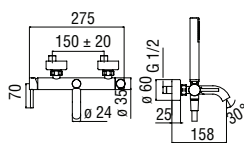

Bath

External single control mixer tap with shower set

- 50% two step cartridge for water saving
- Anti limescale aerator M 21,5 x 1
- Auto return deviator
- Fixed hand shower support
- Single jet hand shower and 150 cm hose

Cromo polished	AQ93110CR	340,00 €
Inox brushed	AQ93110IX	511,00 €
Mora matt	AQ93110BM	511,00 €

Cartridge
warranty

RCR280/D
41,00 €

RAEK222/26
47,00 € - 10 pc.