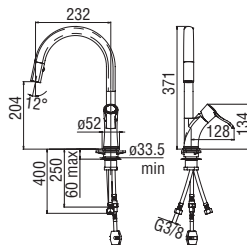

Single control

- 50% two step cartridge for water saving
- Swivel spout
- Pull-out 2-jet hand shower
- $\varnothing$ 3/8" stainless steel flexible pipe

Cromo polished

SI98127CR

422,00 €

Cartridge
warranty

RCR280/D
41,00 €