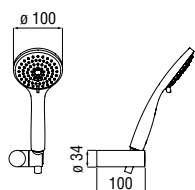

Cromo polished	AD144/9CR	100,00 €
Mora matt	AD144/9BM	149,00 €

Duplex

- Adjustable hand shower support
- Single jet hand shower and 150 cm hose

Cromo polished	AD144/8CR	90,00 €
Mora matt	AD144/8BM	135,00 €