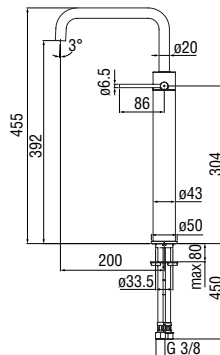

Basin single control

- Energy saving system with cold water side opening
- Anti limescale aerator M 18 x 1, flow rate 5 l/min
- Swivel spout
- Without waste, $\varnothing$ 3/8" stainless steel flexible pipe

Cromo polished	VE125128/3CR	518,00 €
Inox brushed	VE125128/3IX	761,00 €
Grafite brushed PVD	VE125128/3GUP	812,00 €
Miele brushed PVD	VE125128/3CGP	812,00 €
Caffè brushed	VE125128/3SB	812,00 €
Tramonto polished PVD	VE125128/3RCP	812,00 €
Tabacco matt	VE125128/3TA	812,00 €

Cartridge warranty

RCR2020
43,00 €

RAEK222/125
19,00 €