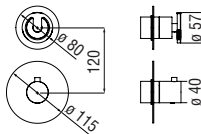

2-ways flush-fit thermostatic external part

- 38° C safety cut-out
- Vertical or horizontal assembly

Cromo polished	WE00302/SOCR	NEW	516,00 €
Inox brushed	WE00302/SOIX	NEW	761,00 €
Grafite brushed PVD	WE00302/SOGUP	NEW	812,00 €
Caffè brushed	WE00302/SOSB	NEW	812,00 €
Tabacco matt	WE00302/SOTA	NEW	812,00 €

NR00008
36,00 €