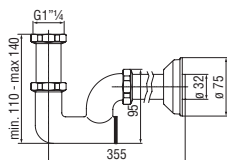

Syphon

- 1 1/4" connection
- With inspection
- Without waste

Cromo polished	AV00107/1CR	45,00 €
Miele brushed PVD	AV00107/1CGP	72,00 €
Caffè brushed	AV00107/1SB	72,00 €