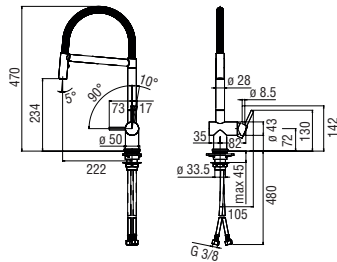

Single control

- 50% two step cartridge for water saving
- 360° swivel spout
- Adjustable 2-jet hand shower
- ø 3/8" stainless steel flexible pipe

Cromo polished	BR00300CR	368,00 €
Mora matt	BR00300BM	496,00 €

Cartridge warranty

RCR350
41,00 €