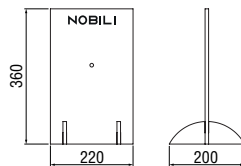

- KVR0E600 113,00 €