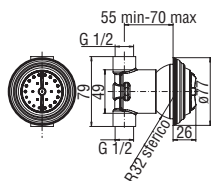

Cromo polished	WE00139/24CR	217,00 €
Miele brushed PVD	WE00139/24CGP	348,00 €

NR00005
124,00 €

Duplex with 1/2" water connection

· Teflon coated fixed hand shower support
· 3-jet hand shower and 150 cm hose