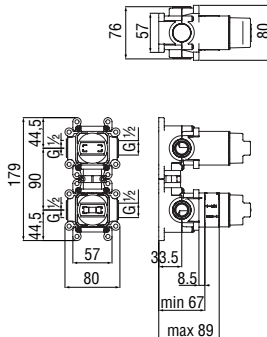

Techbox 2 ways, required flush-fit part

- 2 ways ceramic diverter
- ø 1/2" water inlet and outlet
- Also suitable for assembly on plasterboard

-	WE81102	168,00 €

Cartridge warranty

RCR350
41,00 €

RCR201/35FSC
41,00 €

NR00212/30
89,00 €