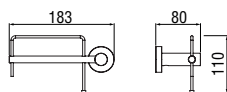

Toilet roll holder

· Wall-mounted

Cromo polished	ACPL30/SXCR	86,00 €
Inox brushed	ACPL30/SXIX	128,00 €
Grafite brushed PVD	ACPL30/SXGUP	137,00 €
Mora matt	ACPL30/SXBM	128,00 €
Neve matt	ACPL30/SXWM	128,00 €
Miele brushed PVD	ACPL30/SXCGP	137,00 €
Caffè brushed	ACPL30/SXSB	137,00 €
Tramonto polished PVD	ACPL30/SXRCP	137,00 €
Tabacco matt	ACPL30/SXTA	137,00 €