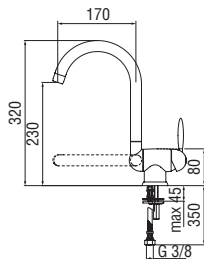

Single control mixer tap with pull-down spout

- 360° swivel spout
- Anti limescale aerator M 22 x 1
- ø 3/8" stainless steel flexible pipe

Cromo polished NU12513/4CR 366,00 €

RCR440
41,00 €

RAEK221/4CR
47,00 € - 10 pc.