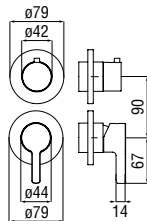

2-3-ways flush-fit single control external part

- 50% two step cartridge for water saving
- Invisible o-ring resistance
- Waterproof wall fixing

Cromo polished	WE81102/1LRCR	434,00 €
Mora matt	WE81102/1LRBM	649,00 €