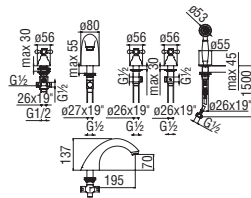

Deck-mounted

Deck-mounted 5 hole set

- Anti limescale aerator M 28 x 1
- 2-way deviator
- Pull-out single jet hand shower

Cromo polished	WEBK204/GRCR	952,00 €
Miele brushed PVD	WEBK204/GRCGP	1.524,00 €

RVT200/5D
19,00 €

RAEK219/41CR
49,00 € - 5 pz.