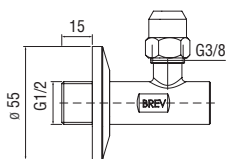

Unde-washbasin tap with filter

· $\varnothing 1/2''$ connection

Cromo polished	AV00121CR	14,00 €
Caffè brushed	AV00121SB	22,00 €

Unde-washbasin tap

· $\varnothing 1/2''$ connection
· Flow rate regulation