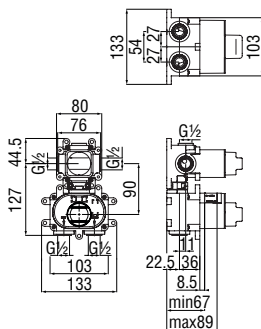

2-ways flush-fit thermostatic external part

- 38° C safety cut-out
- Vertical or horizontal assembly

Cromo polished	UP94102CR	398,00 €
Mora matt	UP94102BM	629,00 €

NR00008
36,00 €

Wellbox 2 ways, required flush-fit part

- ø 1/2" water inlet and outlet
- Stop taps
- Non-return valves
- Also suitable for assembly on plasterboard

-	WE00102	226,00 €

RCR201/5
61,00 €

RCR201/28
41,00 €