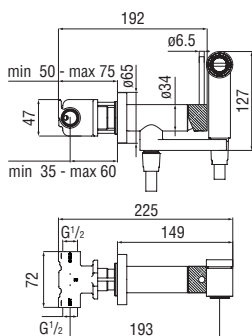

Flush-fit single control

- Single jet hand shower with open / close button
- 100 cm hose

Cromo polished	AV131600CR	350,00 €
Inox brushed	AV131600IX	524,00 €
Grafite brushed PVD	AV131600GUP	560,00 €
Miele brushed PVD	AV131600CGP	560,00 €
Tabacco matt	AV131600TA	560,00 €

Cartridge warranty

RCR280/D
41,00 €

NR00212/25
45,00 €