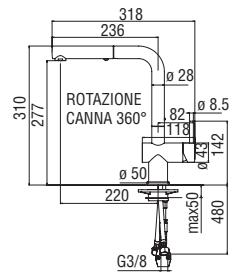

Single control

- 50% two step cartridge for water saving
- 360° swivel spout
- Pull-out 2-jet hand shower
- ø 3/8" stainless steel flexible pipe

Cromo polished	LVO0117/2CR	347,00 €
Inox brushed	LVO0117/2IX	520,00 €
Mora matt	LVO0117/2BM	467,00 €

Cartridge warranty

RCR350
41,00 €