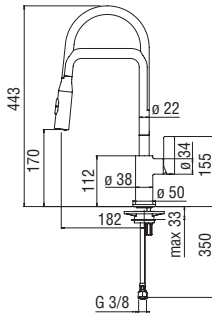

Single control

- 50% two step cartridge for water saving
- 360° swivel spout
- Adjustable 2-jet hand shower
- $\varnothing$ 3/8" stainless steel flexible pipe

Cromo polished FL96400/1CR 422,00 €

Cartridge warranty

RCR280/D
41,00 €