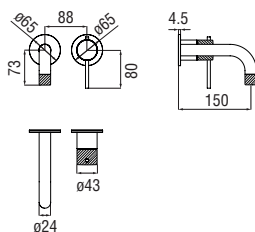

Respiro external part

Wall-mounted single control external part

- 50% two step cartridge for water saving
- Anti limescale aerator M 22 x 1, flow rate 5 l/min
- Length of spout 150 mm
- Without waste

Cromo polished	RS131199CR	397,00 €
Inox brushed	RS131199IX	627,00 €
Grafite brushed PVD	RS131199GUP	635,00 €
Miele brushed PVD	RS131199CGP	635,00 €
Tabacco matt	RS131199TA	635,00 €

RAE220/67CR 24,00 € - 1 pc.

NR00212/34CR 58,00 €