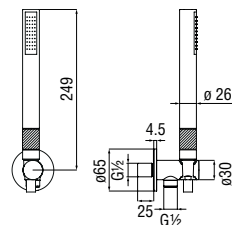

Duplex with 1/2" water connection

- Teflon coated fixed hand shower support
- Single jet hand shower and 150 cm hose

Cromo polished	AD146/55CR	218,00 €
Inox brushed	AD146/55IX	328,00 €
Grafite brushed PVD	AD146/55GUP	350,00 €
Miele brushed PVD	AD146/55CGP	350,00 €
Tabacco matt	AD146/55TA	350,00 €