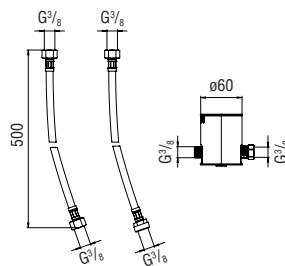

- AV00408 279,00 €