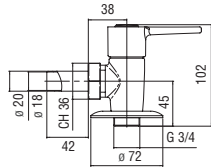

Cromo polished AV00112CR 49,00 €

Built-in tap for direct flush valve

· 3/4" connection