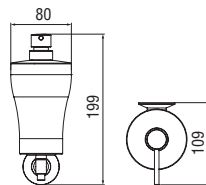

Soap dispenser

- Wall-mounted
- Ceramic

Cromo polished	ACCP62CR	175,00 €
Miele brushed PVD	ACCP62CGP	280,00 €