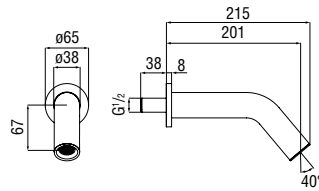

Wall-mounted shower head (Brass)

· Rain jet

Cromo polished	AD139/137CR	225,00 €
Inox brushed	AD139/137IX	337,00 €
Grafite brushed PVD	AD139/137GUP	359,00 €
Caffè brushed	AD139/137SB	359,00 €
Tabacco matt	AD139/137TA	359,00 €

Swivel shower head (Inox)

· Dimension $\varnothing$ 400 mm
· Rain jet