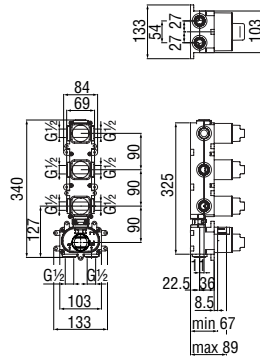

Wellbox 4 ways, required flush-fit part

- ø 1/2" water inlet and outlet
- Stop taps
- Non-return valves
- Also suitable for assembly on plasterboard

-	WE00104	378,00 €

RCR201/5 61,00 €

RCR201/28 41,00 €

RVT200/5D 19,00 €