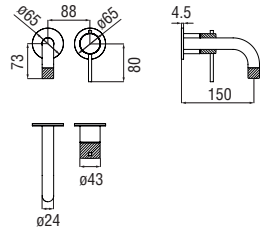

Wall-mounted single control external part

- 50% two step cartridge for water saving
- Anti limescale aerator M 22 x 1, flow rate 5 l/min
- Length of spout 150 mm
- Without waste

Cromo polished	RS131199CR	397,00 €
Inox brushed	RS131199IX	627,00 €
Grafite brushed PVD	RS131199GUP	635,00 €
Miele brushed PVD	RS131199CGP	635,00 €
Tabacco matt	RS131199TA	635,00 €

RAE220/67CR
24,00 € - 1 pz.

NR00212/34CR
58,00 €