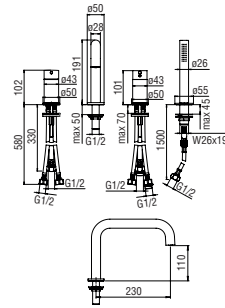

Cromo polished	WEBK110/9VECR	816,00 €
Inox brushed	WEBK110/9VEIX	1.223,00 €
Grafite brushed PVD	WEBK110/9VEGUP	1.323,00 €
Miele brushed PVD	WEBK110/9VECGP	1.323,00 €
Caffè brushed	WEBK110/9VESB	1.323,00 €
Tramonto polished PVD	WEBK110/9VERCP	1.323,00 €
Tabacco matt	WEBK110/9VETA	1.323,00 €

Cartridge warranty RCR350 41,00 € RCR201/35FSC 41,00 € RAEK222/22 47,00 € - 10 pc.

Deck-mounted 5 hole set

- Anti limescale aerator M 24 x 1
- 2-way deviator
- Pull-out single jet hand shower