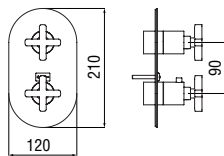

Cromo polished	LR116102CR	486,00 €
Grafite brushed PVD	LR116102GUP	817,00 €
Mora matt	LR116102BM	767,00 €

NR00008
36,00 €

Wellbox 2 ways, required flush-fit part

- ø 1/2" water inlet and outlet
- Stop taps
- Non-return valves
- Also suitable for assembly on plasterboard