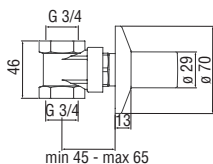

Stop taps

Stop tap

- 3/4" with cap

Cromo polished	AV00155/4CR	46,00 €
Inox brushed	AV00155/4IX	69,00 €
Grafite brushed PVD	AV00155/4GUP	75,00 €
Mora matt	AV00155/4BM	69,00 €
Neve matt	AV00155/4WM	69,00 €
Miele brushed PVD	AV00155/4CGP	75,00 €
Caffè brushed	AV00155/4SB	75,00 €
Tramonto polished PVD	AV00155/4RCP	75,00 €
Tabacco matt	AV00155/4TA	75,00 €

NR00212/19
18,00 €