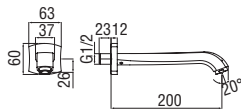

Wall mounted spout

- Anti limescale aerator M 24 x 1
- Length 200 mm

Cromo polished AV00158/41CR 191,00 €

RAEK220/14CR
47,00 € - 10 pc.

Wall mounted spout

- Anti limescale aerator M 28 x 1