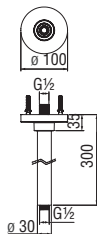

Ceiling arm

- Width 300 mm
- Support mounting

Cromo polished	AD138/56CR	268,00 €