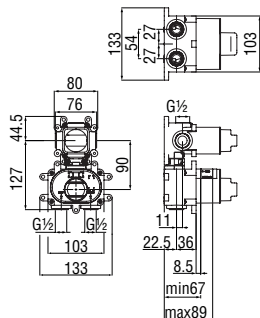

Wellbox 1 way, required flush-fit part

- ø 1/2" water inlet and outlet
- Stop taps
- Non-return valves
- Also suitable for assembly on plasterboard

-	WE00101	175,00 €

RCR201/5 61,00 €	RVT200/5D 19,00 €