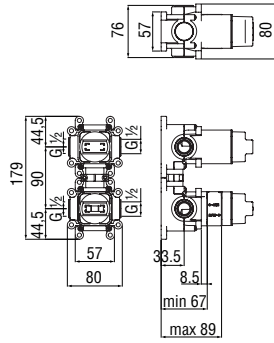

Flush fit part

Techbox 2 ways, required flush-fit part

- 2 ways ceramic diverter
- ø 1/2" water inlet and outlet
- Also suitable for assembly on plasterboard

- WE81102 168,00 €

Cartridge warranty	RCR350 41,00 €	RCR201/35FSC 41,00 €	NR00212/30 89,00 €

Sole external part