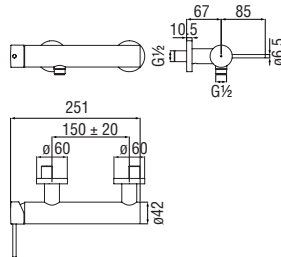

Shower

External single control

- 50% two step cartridge for water saving
- $\varnothing$ 1/2" outlet

Cromo polished	VE125130CR	286,00 €
Inox brushed	VE125130IX	428,00 €
Grafite brushed PVD	VE125130GUP	457,00 €
Miele brushed PVD	VE125130CGP	457,00 €
Caffè brushed	VE125130SB	457,00 €
Tramonto polished PVD	VE125130RCP	457,00 €
Tabacco matt	VE125130TA	457,00 €

Cartridge warranty

RCR350
41,00 €