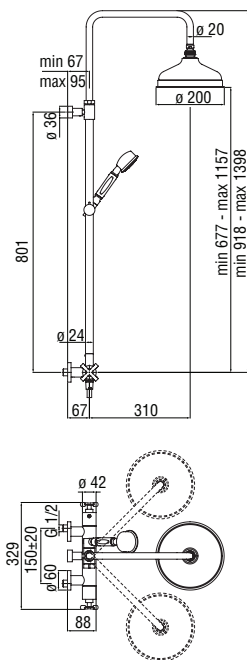

Cromo polished	QD00030/50CR	1.208,00 €
Inox brushed	QD00030/50IX	1.811,00 €
Mora matt	QD00030/50BM	1.811,00 €

 RCR201/5
61,00 €

 RCR201/70
41,00 €

External thermostatic mixer with telescopic rail

- 38° C safety cut-out
- Non-return valves
- Swivel shower head ø 200 mm
- Sliding swivel hand shower support
- Single jet hand shower and 150 cm hose