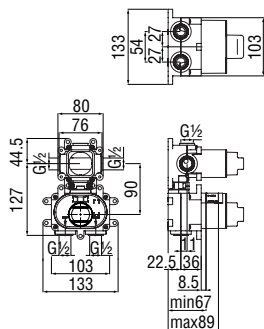

Wellbox 2 ways, required flush-fit part

- ø 1/2" water inlet and outlet
- Stop taps
- Non-return valves
- Also suitable for assembly on plasterboard

-	WE00102	226,00 €

RCR201/5
61,00 €

RCR201/28
41,00 €