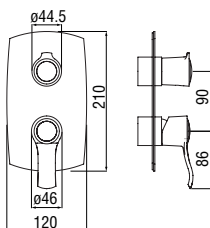

Sofi external part

2-3-ways flush-fit single control external part

- 50% two step cartridge for water saving
- Invisible o-ring resistance
- Waterproof wall fixing

Cromo polished	WE81102/SICR	436,00 €