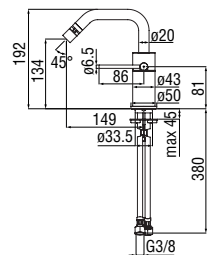

Single control

- Energy saving system with cold water side opening
- Anti limescale aerator M 16 x 1, flow rate 5 l/min
- Swivel spout, swivel jet
- Without waste, $\varnothing$ 3/8" stainless steel flexible pipe

Cromo polished	VE125119/3CR	362,00 €
Inox brushed	VE125119/3IX	533,00 €
Grafite brushed PVD	VE125119/3GUP	568,00 €
Miele brushed PVD	VE125119/3CGP	568,00 €
Caffè brushed	VE125119/3SB	568,00 €
Tramonto polished PVD	VE125119/3RCP	568,00 €
Tabacco matt	VE125119/3TA	568,00 €

Cartridge warranty

RCR2020
43,00 €

RAEK222/43CR
30,00 € - 1 pc.