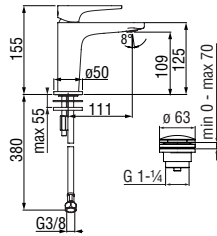

Single control

- 50% two step cartridge for water saving
- Anti limescale aerator M 24 x 1, flow rate 5 l/min
- 1 1/4" push waste
- ø 3/8" stainless steel flexible pipe

Cromo polished	YO126118/2CR	183,00 €
Mora matt	YO126118/2BM	275,00 €

Cartridge warranty

RCR280/D
41,00 €

RAEK222/40
59,00 € - 10 pc.