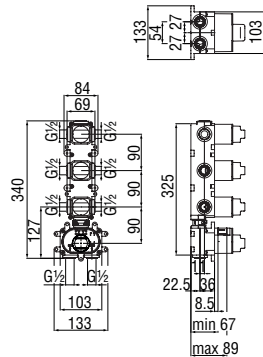

Wellbox 4 ways, required flush-fit part

- ø 1/2" water inlet and outlet
- Stop taps
- Non-return valves
- Also suitable for assembly on plasterboard

-	WE00104	378,00 €

RCR201/5
61,00 €

RCR201/28
41,00 €

RVT200/5D
19,00 €