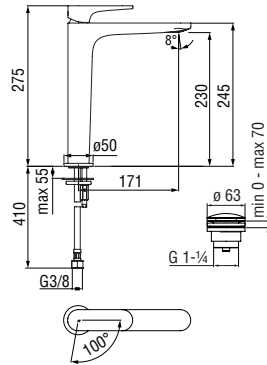

Cromo polished	YOE126148/3CR	201,00 €
Mora matt	YOE126148/3BM	301,00 €

Cartridge warranty

RCR280/DECO
53,00 €

RAEK222/40
59,00 € - 10 pc.

Washbasin size L

Energy saving single control washbowl mixer tap

- Energy saving system with cold water side opening
- 50% two step cartridge for water saving
- Anti limescale aerator M 24 x 1, flow rate 5 l/min
- 1 1/4" push waste
- \varnothing 3/8" stainless steel flexible pipe