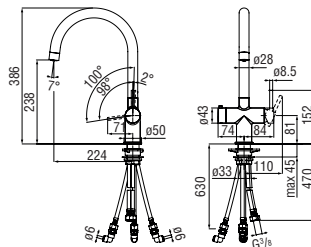

Dual control for water treatment system (not included)

- 50% two step cartridge for water saving
- 180° swivel spout (adaptable 120 ° or 360 °)
- Anti limescale aerator M 22 x 1, filtered water aerator
- ø 3/8" stainless steel flexible pipe

Note: only compatible with mechanical under washbasin systems without solenoid valve

Cromo polished	KCLV00133/5VCR	389,00 €
Inox brushed	KCLV00133/5VIX	583,00 €
Mora matt	KCLV00133/5VBM	583,00 €
Ambra brushed PVD	KCLV00133/5VGT	622,00 €

Cartridge warranty	RCR350 41,00 €	RCR201/3 42,00 €