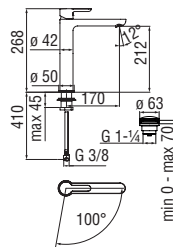

Energy and water saving basin single control

- Energy saving system with cold water side opening
- Anti limescale aerator M 24 x 1, flow rate 5 l/min
- 1 1/4" push waste
- ø 3/8" stainless steel flexible pipe

Cromo polished	ABH87128/2CR	219,00 €
Mora matt	ABH87128/2BM	296,00 €

Cartridge warranty

RCR350/ECO
50,00 €

RAEK219/23CR
64,00 € - 10 pc.