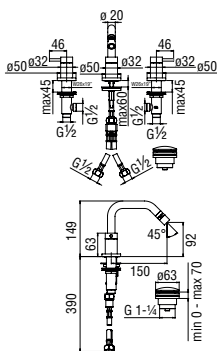

3-hole set

- Anti limescale aerator M 16 x 1, flow rate 5 l/min
- Swivel jet
- 1 1/4" push waste

Cromo polished	VE125215/2CR	510,00 €
Inox brushed	VE125215/2IX	752,00 €
Grafite brushed PVD	VE125215/2GUP	835,00 €
Miele brushed PVD	VE125215/2CGP	835,00 €
Caffè brushed	VE125215/2SB	835,00 €
Tramonto polished PVD	VE125215/2RCP	835,00 €
Tabacco matt	VE125215/2TA	835,00 €

RVT200/5S
19,00 €

RVT200/5D
19,00 €

RAE222/43CR
30,00 € - 1 pc.