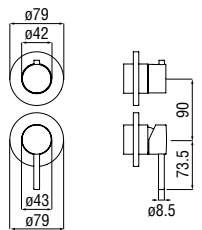

2-3-ways flush-fit single control external part

- 50% two step cartridge for water saving
- Invisible o-ring resistance, waterproof wall fixing

Cromo polished	WE81102/1TCR	434,00 €
Inox brushed	WE81102/1TIX	649,00 €
Grafite brushed PVD	WE81102/1TGUP	692,00 €
Mora matt	WE81102/1TBM	649,00 €
Neve matt	WE81102/1TWM	649,00 €
Miele brushed PVD	WE81102/1TCGP	692,00 €
Tabacco matt	WE81102/1TTA	692,00 €