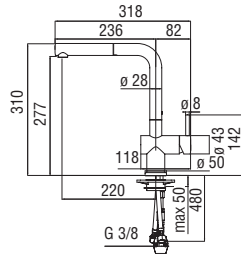

Cromo polished	LVO0113CR	274,00 €
Inox brushed	LVO0113IX	413,00 €
Mora matt	LVO0113BM	373,00 €
Neve matt	LVO0113WM	373,00 €

Cartridge warranty

RCR350
41,00 €

RAEK220/66CR
49,00 € - 10 pc.

Single control

- 50% two step cartridge for water saving
- 360° swivel spout
- Pull-out single jet hand shower
- ø 3/8" stainless steel flexible pipe