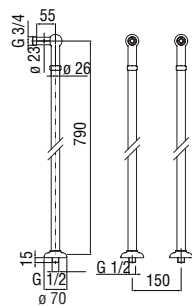

RVT200/26
19,00 €

Floor column

- 3/4" x 1/2" connection

Cromo polished	AV00151/10CR	673,00 €
Miele brushed PVD	AV00151/10CGP	1.077,00 €

Shower

External unit

- ø 1/2" outlet

Cromo polished	CP230CR	309,00 €
Miele brushed PVD	CP230CGP	494,00 €