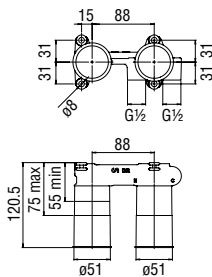

Allbox, required flush-fit part

- ø 1/2" hot and cold water inlet
- ø 1/2" outlet

-	WE00198	131,00 €

Cartridge warranty

RCR350
41,00 €