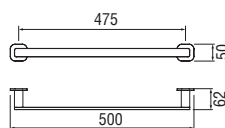

Towel holder
· Wall-mounted

Cromo polished   ACLP20/500CR   164,00 €