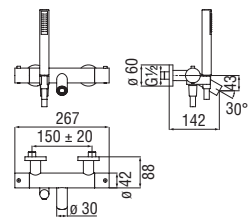

External thermostatic control with shower set

- 38° C safety cut-out, non-return valves
- Anti limescale aerator M 24 x 1, single jet hand shower

Cromo polished	VE125010/2CR	734,00 €
Inox brushed	VE125010/2IX	1.100,00 €
Grafite brushed PVD	VE125010/2GUP	1.174,00 €
Mora matt	VE125010/2BM	1.090,00 €
Neve matt	VE125010/2WM	1.090,00 €
Miele brushed PVD	VE125010/2CGP	1.174,00 €
Tabacco matt	VE125010/2TA	1.174,00 €

RCR201/56
61,00 €

RCR201/57
54,00 €

RAEK222/22
47,00 € - 10 pc.