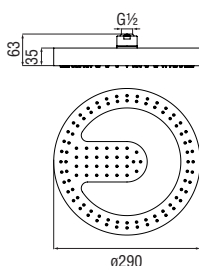

Cromo polished	AD139/138CR	1.365,00 €
Inox brushed	AD139/138IX	2.048,00 €
Grafite brushed PVD	AD139/138GUP	2.184,00 €
Caffè brushed	AD139/138SB	2.184,00 €
Tabacco matt	AD139/138TA	2.184,00 €

Swivel shower head (Brass)

- Dimension ø 250 mm
- Rain jet