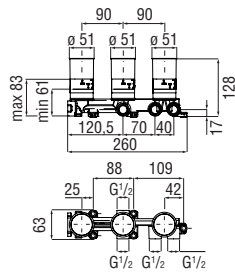

Required flush-fit part

- ø 1/2" water inlet and outlet

- WE81200/T 351,00 €

Cartridge warranty

RCR350
41,00 €

RCR201/35FSC
41,00 €