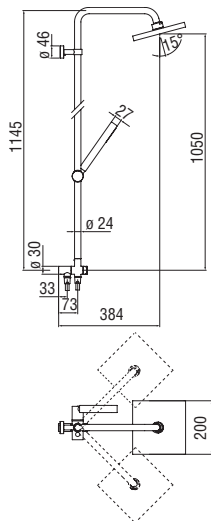

Column with connecting hose

- Swivel shower head 200 x 200 mm abs
- Anti limescale system
- Sliding swivel hand shower support
- Single jet hand shower and 150 cm hose

Cromo polished WE00141/95CR 530,00 €