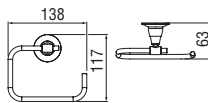

Hanger

· Wall-mounted

Cromo polished	ACCP50CR	50,00 €
Miele brushed PVD	ACCP50CGP	81,00 €

Toilet roll holder

· Wall-mounted

Cromo polished	ACCP30CR	112,00 €
Miele brushed PVD	ACCP30CGP	180,00 €

Brush holder