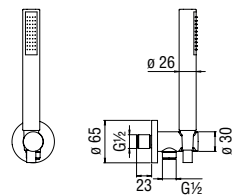

Duplex with 1/2" water connection

- Teflon coated fixed hand shower support
- Single jet hand shower and 150 cm hose

Cromo polished	AD146/32CR	122,00 €
Inox brushed	AD146/32IX	181,00 €
Grafite brushed PVD	AD146/32GUP	205,00 €
Mora matt	AD146/32BM	181,00 €
Neve matt	AD146/32WM	181,00 €
Miele brushed PVD	AD146/32CGP	205,00 €
Caffè brushed	AD146/32SB	205,00 €
Tramonto polished PVD	AD146/32RCP	205,00 €
Tabacco matt	AD146/32TA	205,00 €