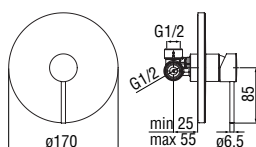

Cromo polished	VE125108CR	252,00 €
Inox brushed	VE125108IX	398,00 €
Grafite brushed PVD	VE125108GUP	425,00 €
Miele brushed PVD	VE125108CGP	425,00 €
Caffè brushed	VE125108SB	425,00 €
Tramonto polished PVD	VE125108RCP	425,00 €
Tabacco matt	VE125108TA	425,00 €

Cartridge warranty

RCR350
41,00 €

NR00212/10CR
45,00 €