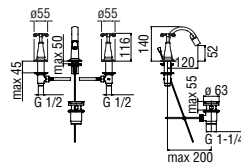

3-hole set

- Anti limescale aerator M 16,5 x 1
- Swivel jet
- 1 1/4" waste with patented SNAP system

Cromo polished	CP215/1CR	484,00 €
Miele brushed PVD	CP215/1CGP	760,00 €

RVT200/26
19,00 €

RAE219/280CR
28,00 € - 1 pc.