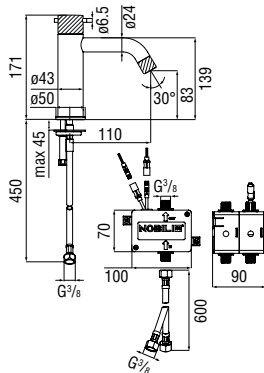

Infrared control

- Anti limescale aerator M 22 x 1, flow rate 5 l/min
- Battery powered
- Without waste
- ø 3/8" stainless steel flexible pipe

Cromo polished	IRRS131118/3CR	555,00 €
Inox brushed	IRRS131118/3IX	834,00 €
Grafite brushed PVD	IRRS131118/3GUP	888,00 €
Miele brushed PVD	IRRS131118/3CGP	888,00 €
Tabacco matt	IRRS131118/3TA	888,00 €

RCR201/28DSC 41,00 €   RAE220/67CR 24,00 € - 1 pc.