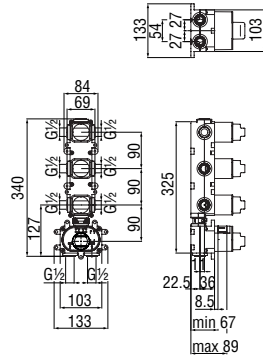

Wellbox 4 ways, required flush-fit part

- ø 1/2" water inlet and outlet
- Stop taps
- Non-return valves
- Also suitable for assembly on plasterboard

-	WE00104	378,00 €

RCR201/5
61,00 €

RCR201/28
41,00 €

RVT200/5D
19,00 €