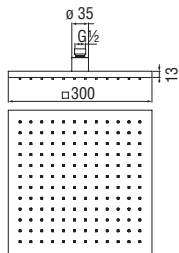

Cromo polished	AD139/64CR	292,00 €
Inox brushed	AD139/64IX	438,00 €
Mora matt	AD139/64BM	438,00 €

Swivel shower head (Inox)

- Thick 2 mm
- Dimension 250 x 250 mm
- Rain jet
- Anti limescale system