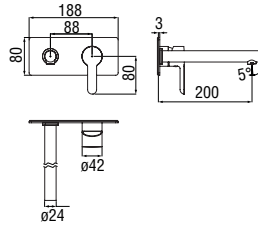

Abc external part

Wall-mounted single control external part long spout

- 50% two step cartridge for water saving
- Anti limescale aerator M 18 x 1
- Length of spout 200 mm
- Without waste

Cromo polished	AB87198/1CR	288,00 €
Mora matt	AB87198/1BM	389,00 €

RAEK220/27CR
45,00 € - 10 pc.

NR00212/10CR
45,00 €