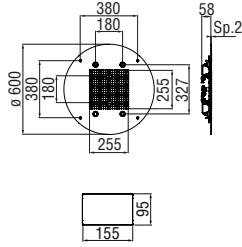

Flush-fit shower head with chromotherapy (Inox)

- Dimension $\varnothing$ 600 mm
- 2-way inlet
- Rain jet
- Atomised jet
- 4 LED lights
- Transformer and control keyboard included

Cromo polished AD139/91CR 4.115,00 €