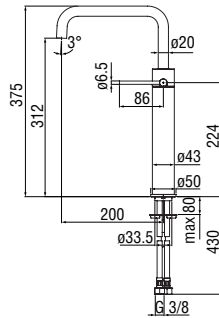

Basin single control

- Energy saving system with cold water side opening
- Anti limescale aerator M 18 x 1, flow rate 5 l/min
- Swivel spout
- Without waste, ø 3/8" stainless steel flexible pipe

Cromo polished	VE125158/3CR	455,00 €
Inox brushed	VE125158/3IX	669,00 €
Grafite brushed PVD	VE125158/3GUP	714,00 €
Miele brushed PVD	VE125158/3CGP	714,00 €
Caffè brushed	VE125158/3SB	714,00 €
Tramonto polished PVD	VE125158/3RCP	714,00 €
Tabacco matt	VE125158/3TA	714,00 €

Cartridge warranty

RCR2020
43,00 €

RAEK222/125
19,00 €