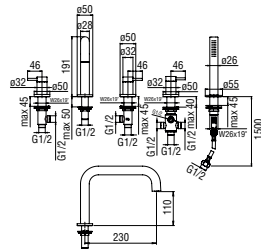

Cromo polished	WEBK204/VECR	992,00 €
Inox brushed	WEBK204/VEIX	1.489,00 €
Grafite brushed PVD	WEBK204/VEGUP	1.598,00 €
Miele brushed PVD	WEBK204/VECGP	1.598,00 €
Caffè brushed	WEBK204/VESB	1.598,00 €
Tramonto polished PVD	WEBK204/VERCP	1.598,00 €
Tabacco matt	WEBK204/VETA	1.598,00 €

RVT200/5S 19,00 € RVT200/5D 19,00 € RAEK222/22 47,00 € - 10 pc.