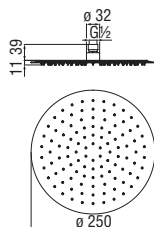

Swivel shower head (Abs)

- Dimension ø 250 mm
- Rain jet

Cromo polished	AD139/143CR	118,00 €
Mora matt	AD139/143BM	176,00 €

Swivel shower head (Inox)

- Thick 2 mm
- Dimension ø 250 mm
- Rain jet
- Anti limescale system