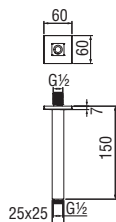

Ceiling arm

· Length 150 mm

Cromo polished	AD138/65CR	160,00 €