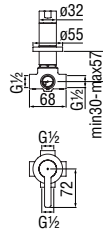

2-ways deviator

- 2-way inlet
- $\varnothing$ 1/2" outlets

Cromo polished	LR116160/TICR	254,00 €
Mora matt	LR116160/T1BM	382,00 €

NR00212/27
25,00 €

Built-in 1-way single control mixer

- 50% two step cartridge for water saving
- Invisible o-ring resistance
- Waterproof wall fixing
- $\varnothing$ 1/2" hot and cold water inlet
- $\varnothing$ 1/2" outlet
- External part and flush-fit part