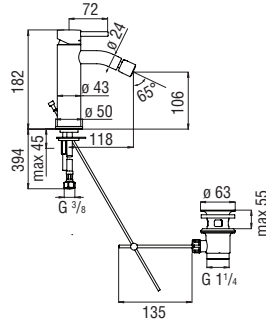

Single control

- 50% two step cartridge for water saving
- Anti limescale aerator M 22 x 1, swivel jet
- 1 1/4" waste with patented SNAP system
- ø 3/8" stainless steel flexible pipe

Cromo polished	LV00119/15CR	257,00 €
Inox brushed	LV00119/15IX	386,00 €
Grafite brushed PVD	LV00119/15GUP	412,00 €
Mora matt	LV00119/15BM	386,00 €
Neve matt	LV00119/15WM	386,00 €
Miele brushed PVD	LV00119/15CGP	412,00 €
Tabacco matt	LV00119/15TA	412,00 €

Cartridge warranty

RCR280/D
41,00 €

RAE219/82CR
26,00 € - 1 pc.