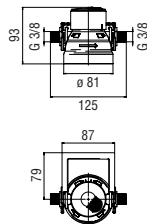

- RVR93094 121,00 €

Spare filter capacity control litre meter

· Batteries not included