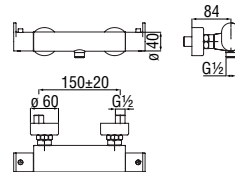

External thermostatic mixer

- 38° C safety cut-out
- Non-return valves
- ø 1/2" outlet

Cromo polished	UP94030CR	257,00 €
Mora matt	UP94030BM	386,00 €

RCR201/6
61,00 €

RVT200/26
19,00 €