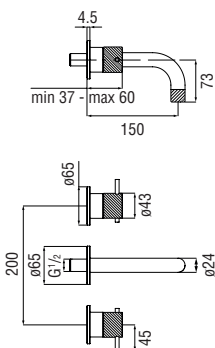

Wall mounted 3 hole set external part

- Anti limescale aerator M 22 x 1, flow rate 5 l/min
- Length of spout 150 mm
- Without waste

Cromo polished	RSI31298/ECR	418,00 €
Inox brushed	RSI31298/EIX	627,00 €
Grafite brushed PVD	RSI31298/EGUP	669,00 €
Miele brushed PVD	RSI31298/ECGP	669,00 €
Tabacco matt	RSI31298/ETA	669,00 €

RVT200/5D 19,00 €	RVT200/5S 19,00 €	RAE220/67CR 24,00 € - 1 pc.	NR00212/35 86,00 €