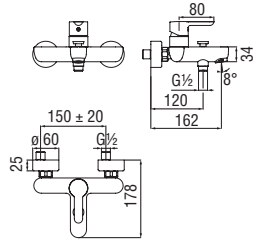

External single control

- 50% two step cartridge for water saving
- Anti limescale aerator M 28 x 1
- Auto return deviator
- ø 1/2" outlet

Cromo polished	AB87110/1CR	174,00 €
Mora matt	AB87110/1BM	235,00 €

Cartridge warranty

RCR360/D
41,00 €

RAEK219/4CR
45,00 € - 5 pc.