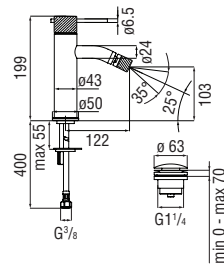

Bidet

Single control

- 50% two step cartridge for water saving
- Anti limescale aerator M 22 x 1, flow rate 5 l/min
- Swivel jet
- 1 1/4" push waste
- ø 3/8" stainless steel flexible pipe

Cromo polished	RS131119/2CR	MOD	435,00 €
Inox brushed	RS131119/2IX	MOD	652,00 €
Grafite brushed PVD	RS131119/2GUP	MOD	695,00 €
Miele brushed PVD	RS131119/2CGP	MOD	695,00 €
Tabacco matt	RS131119/2TA	MOD	695,00 €

Cartridge warranty

RCR280/D
41,00 €

RAE220/69CR
35,00 € - 1 pc.