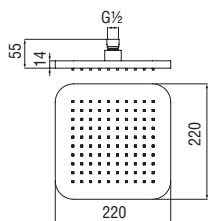

Swivel shower head (Abs)

- Dimension 220 x 220 mm
- Rain jet

Cromo polished	AD139/79CR	232,00 €

Swivel shower head (Abs)

- Dimensions 245 x 245 mm
- Rain jet