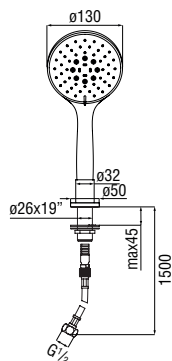

Duplex

Duplex

· Pull-out 3-jet hand shower

Cromo polished	NR00238/26CR	122,00 €
Grafite brushed PVD	NR00238/26GUP	195,00 €
Mora matt	NR00238/26BM	172,00 €