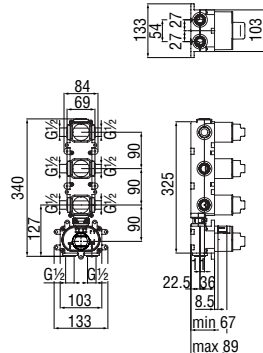

Wellbox 4 ways, required flush-fit part

- ø 1/2" water inlet and outlet
- Stop taps
- Non-return valves
- Also suitable for assembly on plasterboard

-	WE00104	378,00 €

RCR201/5
61,00 €

RCR201/28
41,00 €

RVT200/5D
19,00 €