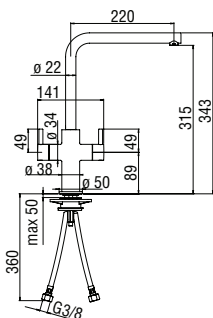

Dual control

- 360° swivel spout
- Anti limescale aerator M 18,5 x 1
- $\varnothing$ 3/8" stainless steel flexible pipe

Cromo polished AQ93823CR 233,00 €

RVT200/5D
19,00 €

RVT200/5S
19,00 €

RAEK222/27
47,00 € - 10 pc.