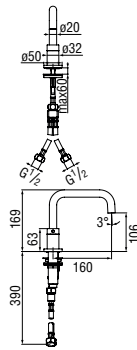

Spout for single control mixer

- Anti limescale aerator M 18,5 x 1, flow rate 5 l/min
- 1 1/4" push waste

Cromo polished	AV00156/23CR	155,00 €
Inox brushed	AV00156/23IX	233,00 €
Grafite brushed PVD	AV00156/23GUP	249,00 €
Mora matt	AV00156/23BM	233,00 €
Neve matt	AV00156/23WM	233,00 €
Miele brushed PVD	AV00156/23CGP	249,00 €
Tabacco matt	AV00156/23TA	249,00 €

RAEK222/125
19,00 €