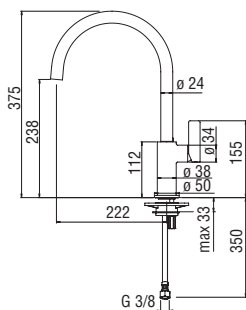

Single control

- 50% two step cartridge for water saving
- 360° swivel spout
- Anti limescale aerator M 21,5 x 1
- ø 3/8" stainless steel flexible pipe

Cromo polished	FL96113CR	217,00 €
Cromo and Mora	FL96113NC	233,00 €
Cromo and Neve	FL96113WC	233,00 €
Mora matt	FL96113BM	298,00 €

Cartridge warranty

RCR280/D
41,00 €

RAEK222/26
47,00 € - 10 pc.