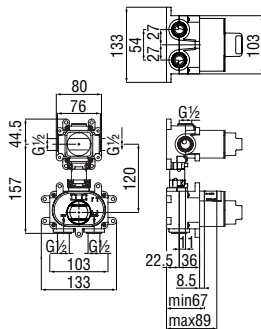

Wellbox Air 2 ways, required flush-fit part

- ø 1/2" water inlet and outlet
- Stop taps
- Non-return valves
- Also suitable for assembly on plasterboard

-	WE00302	NEW	226,00 €

RCR201/5
61,00 €

RCR201/28
41,00 €