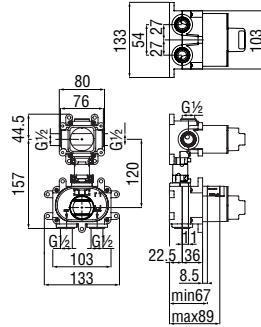

2-ways flush-fit thermostatic external part

- 38° C safety cut-out
- Vertical or horizontal assembly

Cromo polished	WE00302/RSCR	NEW	519,00 €
Inox brushed	WE00302/RSIX	NEW	778,00 €
Grafite brushed PVD	WE00302/RSGUP	NEW	830,00 €
Miele brushed PVD	WE00302/RSCGP	NEW	830,00 €
Tabacco matt	WE00302/RSTA	NEW	830,00 €

NR00008
36,00 €

Wellbox Air 2 ways, required flush-fit part

- ø 1/2" water inlet and outlet
- Stop taps
- Non-return valves
- Also suitable for assembly on plasterboard

- WE00302 NEW 226,00 €

RCR201/5
61,00 €

RCR201/28
41,00 €