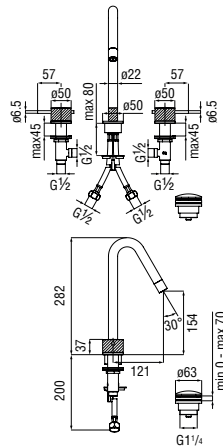

3-hole set

- Anti limescale aerator M 18,5 x 1, flow rate 5 l/min
- 1 1/4" push waste
- ø 3/8" stainless steel flexible pipe

Cromo polished	RS13121/2CR	587,00 €
Inox brushed	RS13121/2IX	881,00 €
Grafite brushed PVD	RS13121/2GUP	939,00 €
Miele brushed PVD	RS13121/2CGP	939,00 €
Tabacco matt	RS13121/2TA	939,00 €

RVT200/5S
19,00 €

RVT200/5D
19,00 €

RAEK222/44
64,00 € - 10 pc.