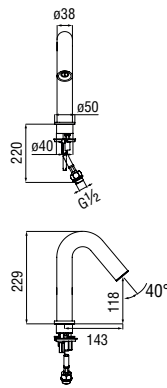

Spout for single control mixer

- Anti limescale aerator M 18,5 x 1, flow rate 5 l/min
- 1 1/4" push waste

Cromo polished	AV00156/22CR	246,00 €
Inox brushed	AV00156/22IX	369,00 €
Grafite brushed PVD	AV00156/22GUP	394,00 €
Caffè brushed	AV00156/22SB	394,00 €
Tabacco matt	AV00156/22TA	394,00 €

RAEK222/44
64,00 € - 10 pz.