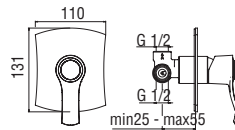

Cromo polished

SI98108CR

331,00 €

Cartridge
warranty

RCR350
41,00 €

NR00212/10CR
45,00 €