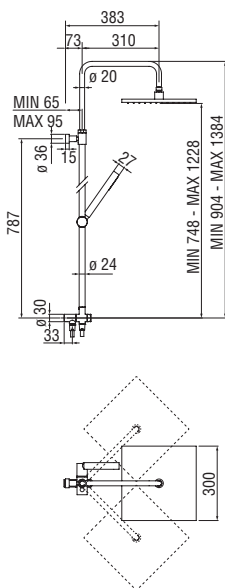

Column with connecting hose and telescopic rail

- Swivel shower head 300 x 300 mm abs
- Anti limescale system
- Sliding swivel hand shower support
- Single jet hand shower and 150 cm hose

Cromo polished WE00141/85CR 719,00 €