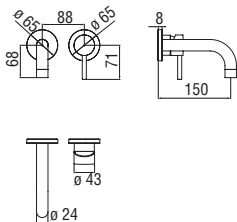

Live external part

Wall-mounted single control external part

- 50% two step cartridge for water saving
- Anti limescale aerator M 22 x 1, flow rate 5 l/min
- Length of spout 150 mm
- Without waste

Cromo polished	LV00199CR	255,00 €
Inox brushed	LV00199IX	382,00 €
Grafite brushed PVD	LV00199GUP	408,00 €
Mora matt	LV00199BM	382,00 €
Neve matt	LV00199WM	382,00 €
Miele brushed PVD	LV00199CGP	408,00 €
Tabacco matt	LV00199TA	408,00 €

RAEK219/67CR 79,00 € - 10 pc.

NR00212/10CR 45,00 €

Allbox