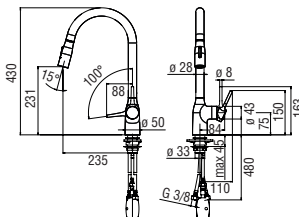

Single control

- Energy saving system with cold water side opening
- 50% two step cartridge for water saving
- 180° swivel spout (adaptable 120 ° or 360 °)
- Pull-out 2-jet hand shower
- ø 3/8" stainless steel flexible pipe

Cromo polished	CUI28137CR	334,00 €
Inox brushed	CUI28137IX	461,00 €
Grafite brushed PVD	CUI28137GUP	534,00 €
Mora matt	CUI28137BM	461,00 €
Ambra brushed PVD	CUI28137GTP	534,00 €
Tabacco matt	CUI28137TA	534,00 €

Cartridge warranty

RCR350
41,00 €