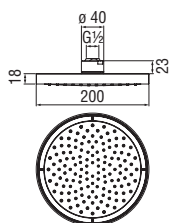

Cromo p. and grey	AD139/10CR	156,00 €