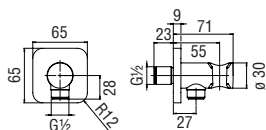

Cromo polished	AD150/82CR	67,00 €

Water connection with support

· Teflon coated fixed hand shower support

· ø 1/2" outlet