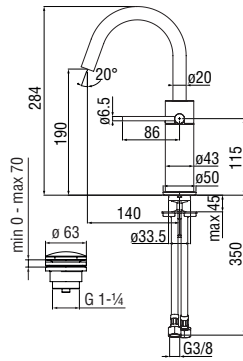

Single control

- Energy saving system with cold water side opening
- Anti limescale aerator M 18 x 1, flow rate 5 l/min
- Swivel spout
- 1 1/4" push waste, ø 3/8" stainless steel flexible pipe

Cromo polished	VE125138/2CR	381,00 €
Inox brushed	VE125138/2IX	560,00 €
Grafite brushed PVD	VE125138/2GUP	597,00 €
Miele brushed PVD	VE125138/2CGP	597,00 €
Caffè brushed	VE125138/2SB	597,00 €
Tramonto polished PVD	VE125138/2RCP	597,00 €
Tabacco matt	VE125138/2TA	597,00 €

Cartridge warranty

RCR2020
43,00 €

RAEK222/125
19,00 €