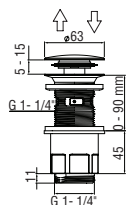

1 1/4" push waste, universal

- In plastic
- Cuttable body
- Without or with overflow

Cromo polished	AV00110/3CR	28,00 €
Mora matt	AV00110/3BM	43,00 €

1 1/4" push waste, universal, brass

- Without or with overflow