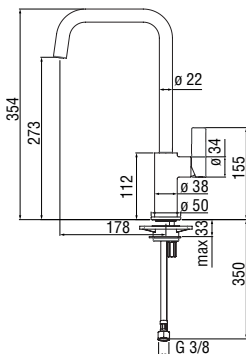

Single control

- 50% two step cartridge for water saving
- 360° swivel spout
- Anti limescale aerator M 18,5 x 1
- ø 3/8" stainless steel flexible pipe

Cromo polished	FL96123CR	217,00 €
Mora matt	FL96123BM	298,00 €

Cartridge warranty

RCR280/D
41,00 €

RAEK222/23
45,00 € - 10 pc.