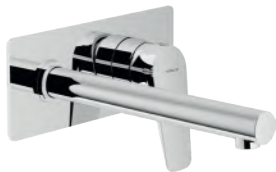

Wall-mounted single control external part long spout

- 50% two step cartridge for water saving
- Anti limescale aerator M 18 x 1
- Length of spout 200 mm
- Without waste

Cromo polished SY97198/1CR 229,00 €

RAEK220/27CR
45,00 € - 10 pz.

NR00212/10CR
45,00 €