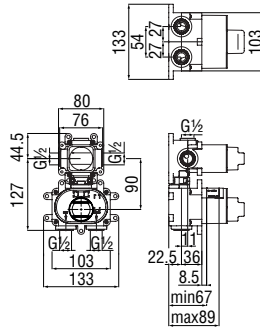

-	WE00102	226,00 €

RCR201/5
61,00 €

RCR201/28
41,00 €

3-ways flush-fit thermostatic external part

- 38° C safety cut-out
- Vertical or horizontal assembly