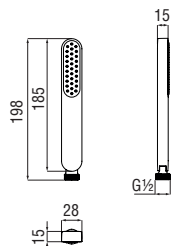

Single jet shower head (Abs)

· ø 1/2" connection

Cromo polished	AD142/200CR	47,00 €
Mora matt	AD142/200BM	71,00 €