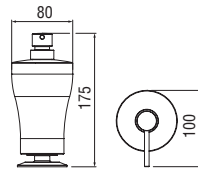

Soap dispenser

- Free-standing
- Ceramic

Cromo polished	ACCP61CR	149,00 €
Miele brushed PVD	ACCP61CGP	238,00 €