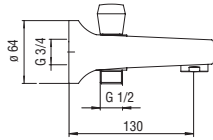

Wall mounted spouts

Wall mounted spout

- Anti limescale aerator M 28 x 1
- Auto return deviator

Cromo polished	AV00158CR	83,00 €

RAEK219/4CR
45,00 € - 5 pc.

Footbath spout

- Anti limescale aerator M 24 x 1
- Swivel jet