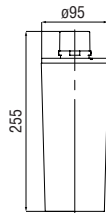

Spare GIOIA filter

- 1,700 litre capacity (18 °f)
- Filtration level 5 µm
- Outstanding undercounter device protection
- Maximum duration 1 year

- AV00405 114,00 €