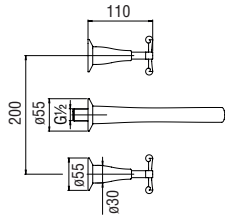

Wall mounted 3 hole set external part

- Anti limescale aerator M 16,5 x 1
- Length of spout: min 220 - max 228 mm
- Without waste

Cromo polished	CP298/ECR	344,00 €
Miele brushed PVD	CP298/ECGP	540,00 €

RVT200/26
19,00 €

RAEK219/280
64,00 € - 10 pc.

NR00212/31CR
86,00 €