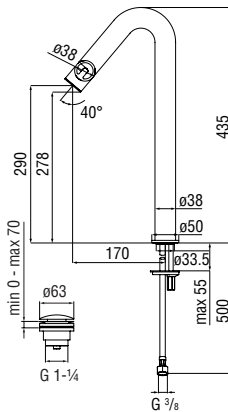

Washbasin size L

Basin single control

- Energy saving system with cold water side opening
- Anti limescale aerator M 18,5 x 1, flow rate 5 l/min
- 1 1/4" push waste
- Ø 3/8" stainless steel flexible pipe

Cromo polished	SO130128/2CR	520,00 €
Inox brushed	SO130128/2IX	765,00 €
Grafite brushed PVD	SO130128/2GUP	817,00 €
Caffè brushed	SO130128/2SB	817,00 €
Tabacco matt	SO130128/2TA	817,00 €