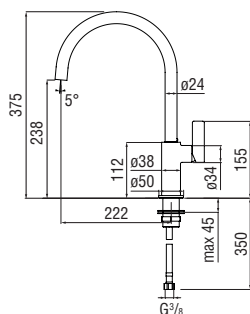

Stainless steel single control mixer tap

- 50% two step cartridge for water saving
- 360° swivel spout
- Anti limescale aerator M 21,5 x 1
- ø 3/8" stainless steel flexible pipe

Acciaio brushed FL961131P 307,00 €

Cartridge warranty

RCR280/D
41,00 €

RAEK222/26
47,00 € - 10 pc.