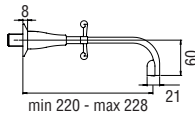

Wall mounted 3 hole set external part

- Anti limescale aerator M 16,5 x 1
- Length of spout: min 220 - max 228 mm
- Without waste

Cromo polished	CP298/ECR	344,00 €
Miele brushed PVD	CP298/ECGP	540,00 €

RVT200/26
19,00 €

RAEK219/280
64,00 € - 10 pc.

NR00212/31CR
86,00 €