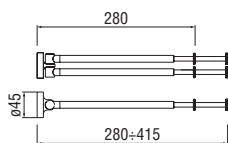

Extendable towel holder

- Wall-mounted
- Adjustable

Cromo polished	ACPL23/2XCR	190,00 €
Grafite brushed PVD	ACPL23/2XGUP	302,00 €
Mora matt	ACPL23/2XBM	285,00 €
Neve matt	ACPL23/2XWM	285,00 €
Miele brushed PVD	ACPL23/2XCGP	302,00 €
Caffè brushed	ACPL23/2XSB	302,00 €
Tramonto polished PVD	ACPL23/2XRCP	302,00 €
Tabacco matt	ACPL23/2XTA	302,00 €