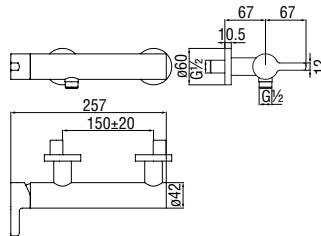

Cromo polished	WEBK204/ITILRCR	845,00 €
Mora matt	WEBK204/ITILRBM	1.268,00 €

RVT200/5S
19,00 €

RVT200/5D
19,00 €

RAEK222/23
45,00 € - 10 pc.

Shower

**External single control**

- 50% two step cartridge for water saving
- ø 1/2" outlet