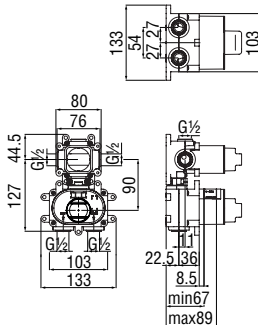

NR00008
36,00 €

Wellbox 2 ways, required flush-fit part

- ø 1/2" water inlet and outlet
- Stop taps
- Non-return valves
- Also suitable for assembly on plasterboard

-	WE00102	226,00 €
---	---------	----------