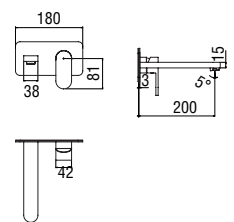

Cromo polished	UP94198/1CR	286,00 €
Mora matt	UP94198/1BM	431,00 €

- RAEK220/37CR 49,00 € - 10 pc.
- NR00212/10CR 45,00 €