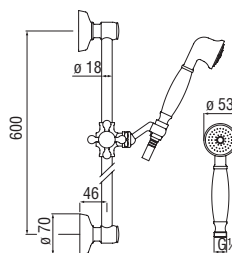

Cromo polished	AD140/21CR	320,00 €
Inox brushed	AD140/21IX	480,00 €
Mora matt	AD140/21BM	480,00 €

Wall rail

- Sliding swivel hand shower support
- Single jet hand shower and 150 cm hose

Cromo polished	AD140/48CR	414,00 €
Miele brushed PVD	AD140/48CGP	662,00 €