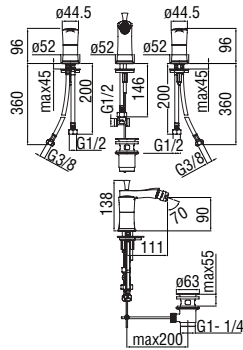

3-hole set

- Anti limescale aerator M 22 x 1
- Swivel jet
- 1 1/4" waste with patented SNAP system

Cromo polished SI98215/1CR 453,00 €

RVT200/5D 19,00 €

RVT200/5S 19,00 €

RAE220/37CR 22,00 € - 1 pc.