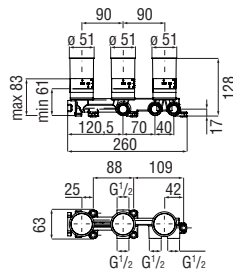

Required flush-fit part

- ø 1/2" water inlet and outlet

-	WE81200/T	351,00 €

Cartridge warranty

RCR350
41,00 €

RCR201/35FSC
41,00 €