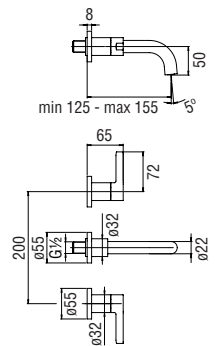

Cromo polished	LR116298/ETICR	291,00 €
Mora matt	LR116298/ETIBM	437,00 €

RVT200/26 19,00 €	RAEK222/44 64,00 € - 10 pc.	NR00212/28 43,00 €

Wall mounted 3 hole set with long spout external part

- Anti limescale aerator M 18,5 x 1, flow rate 5 l/min
- Length of spout: min 175 - max 205 mm
- Without waste