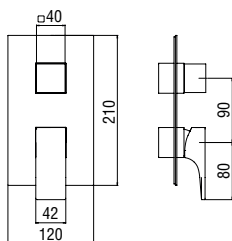

Seven external part

2-3-ways flush-fit single control external part

- 50% two step cartridge for water saving
- Invisible o-ring resistance
- Waterproof wall fixing

Cromo polished	WE81102/SECR	418,00 €
Inox brushed	WE81102/SEIX	627,00 €
Mora matt	WE81102/SEBM	627,00 €