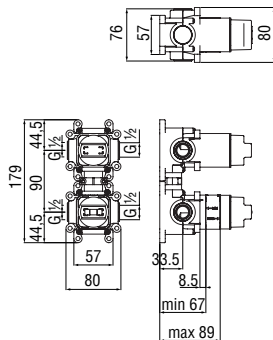

- 50% two step cartridge for water saving
- Invisible o-ring resistance
- Waterproof wall fixing

Cromo polished	WE81102/UPCR	398,00 €
Mora matt	WE81102/UPBM	646,00 €

Techbox 2 ways, required flush-fit part