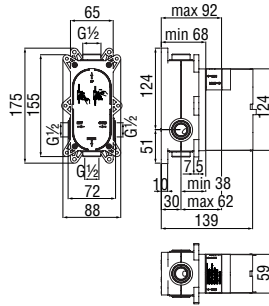

Cromo polished	UP94100/ECR	218,00 €
Mora matt	UP94100/EBM	345,00 €

NR00212/13CR
60,00 €

Easybox 2 ways, required flush-fit part

- ø 1/2" water inlet and outlet
- Also suitable for assembly on plasterboard