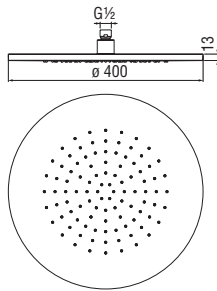

Cromo polished	AD139/114CR	660,00 €

Swivel shower head (Inox)

· Dimension $\varnothing$ 300 mm
· Rain jet