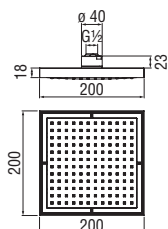

Shower heads

Swivel shower head (Abs)

- Dimension 200 x 200 mm
- Rain jet

Cromo polished	AD139/17CCR	202,00 €
Inox brushed	AD139/17CIX	301,00 €
Mora matt	AD139/17CBM	301,00 €

Swivel shower head (Abs)

- Dimension 200 x 200 mm
- Rain jet