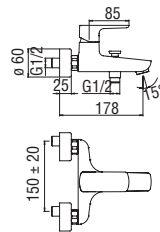

External single control

- 50% two step cartridge for water saving
- Anti limescale aerator M 28 x 1
- ø 1/2" outlet

Cromo polished	VV103110/1CR	232,00 €
Mora matt	VV103110/1BM	348,00 €

Cartridge warranty

RCR350/D
41,00 €

RAEK219/41CR
49,00 € - 5 pc.