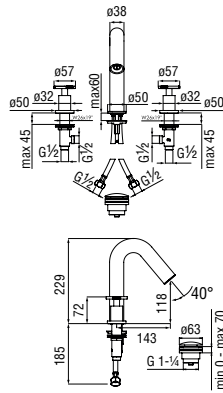

Washbasin size S

3-hole set

- Anti limescale aerator M 18,5 x 1, flow rate 5 l/min
- 1 1/4" push waste

Cromo polished	SO130211/2CR	551,00 €
Inox brushed	SO130211/2IX	827,00 €
Grafite brushed PVD	SO130211/2GUP	882,00 €
Caffè brushed	SO130211/2SB	882,00 €
Tabacco matt	SO130211/2TA	882,00 €