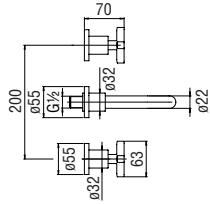

Wall mounted 3 hole set external part

- Anti limescale aerator M 18,5 x 1, flow rate 5 l/min
- Length of spout: min 125 - max 155 mm
- Without waste

Cromo polished	LR116298/ECR	291,00 €
Grafite brushed PVD	LR116298/EGUP	465,00 €
Mora matt	LR116298/EBM	437,00 €

RVT200/26
19,00 €

RAEK222/44
64,00 € - 10 pc.

NR00212/28
43,00 €