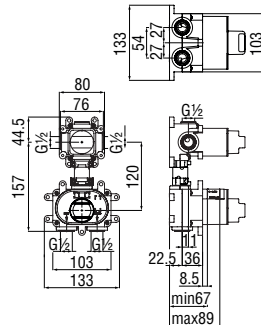

Wellbox Air 2 ways, required flush-fit part

- ø 1/2" water inlet and outlet
- Stop taps
- Non-return valves
- Also suitable for assembly on plasterboard

-	WE00302	NEW	226,00 €

RCR201/5
61,00 €

RCR201/28
41,00 €