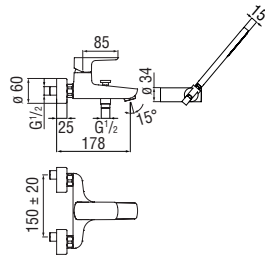

Bath

External single control mixer tap with shower set

- 50% two step cartridge for water saving
- Anti limescale aerator M 28 x 1
- Adjustable hand shower support
- Single jet hand shower and 150 cm hose

Cromo polished	VV103110CR	324,00 €
Mora matt	VV103110BM	487,00 €

Cartridge warranty

RCR350/D
41,00 €

RAEK219/41CR
49,00 € - 5 pc.