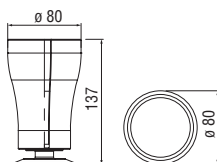

Glass holder

- Free-standing
- Ceramic

Cromo polished	ACCP11CR	107,00 €
Miele brushed PVD	ACCP11CGP	171,00 €