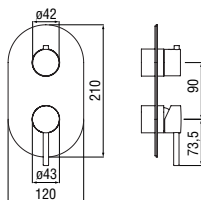

2-3-ways flush-fit single control external part

- 50% two step cartridge for water saving
- Invisible o-ring resistance, waterproof wall fixing

Cromo polished	WE81102/TCR	434,00 €
Inox brushed	WE81102/TIX	649,00 €
Grafite brushed PVD	WE81102/TGUP	694,00 €
Mora matt	WE81102/TBM	649,00 €
Neve matt	WE81102/TWM	649,00 €
Miele brushed PVD	WE81102/TCGP	694,00 €
Tabacco matt	WE81102/TTA	694,00 €

Techbox 2 ways, required flush-fit part

- 2 ways ceramic diverter
- ø 1/2" water inlet and outlet
- Also suitable for assembly on plasterboard