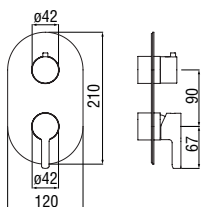

Uno external part

2-3-ways flush-fit single control external part

- 50% two step cartridge for water saving
- Invisible o-ring resistance
- Waterproof wall fixing

Cromo polished	WE81102/LRCR	434,00 €
Mora matt	WE81102/LRBM	649,00 €