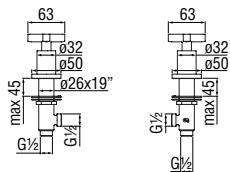

Cromo polished	LR116204CR	276,00 €
Grafite brushed PVD	LR116204GUP	441,00 €
Mora matt	LR116204BM	414,00 €