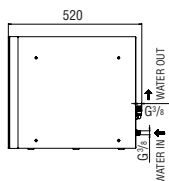

Electronic dual-lever with chilling-carbonating system

- 50% two step cartridge for water saving
- 180° swivel spout (adaptable 120 ° or 360 °)
- Dual Flow pull-out hand shower
- ø 3/8" stainless steel flexible pipe
- Colour LEDs to select the type of water to dispense (room temperature filtered water, chilled water, carbonated chilled water)
- Separate dispensing channels for filtered water and carbonated filtered water
- EC certified electronic chilling-carbonating device
- Chilled water temperature can be selected between 4°C and 10°C using the Nobili Sorgente app
- Customisable degree of carbonation
- Dispenses up to 1.7 litres below 10°C
- Chills by 10 °C up to 2.2 litres of water in 8 minutes (approximately 16.5 l/hour, inlet water temperature 15 °C)
- GIOIA 5-stage filter with RFID* technology (maximum duration 1 year or average capacity of 1,700 litres at 18 °f @ bypass level 6)
- CO2 cylinder included in the set (compatible with all cylinders with Sodastream TP21x4 compatible coupling)
- WiFi connectivity with the Nobili Sorgente App on Android and Apple (available from Google Play Store and Apple Store respectively)
- Maximum power rating 230 W
- Voltage 230 V (50 Hz)
- EU Schuko power supply

*Single compatible filter available for purchase from Nobili or distributors

N.B.: minimum installation requirements L 30 x D 55 x H 49 cm (subject to proper cabinet ventilation)

The Apple and Apple Store trademarks are the sole property of Apple Inc., registered trademark. Apple is not responsible for the operation of this device, nor for its compatibility with it and/or with regulating safety standards.

Cromo polished	LVOK117/EFRCR	3.150,00 €
Inox brushed	LVOK117/EFRIX	3.360,00 €
Mora matt	LVOK117/EFBMB	3.360,00 €

Cartridge warranty

RCR350 41,00 €