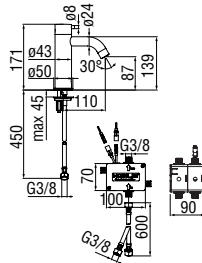

Infrared control

- Anti limescale aerator M 22 x 1
- Battery powered
- Without waste
- $\varnothing$ 3/8" stainless steel flexible pipe

Cromo polished	IRLV00118/3CR	478,00 €

RCR201/28DSC
41,00 €

RAEK219/67CR
79,00 € - 10 pc.