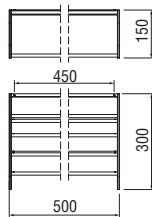

· Double

Cromo polished ACLP22/2XCR 217,00 €

Towel holder

· Wall-mounted

Cromo polished ACLP25CR 164,00 €

Towel holder

· Wall-mounted

Cromo polished ACLP24CR 509,00 €