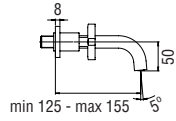

Wall mounted 3 hole set external part

- Anti limescale aerator M 18,5 x 1, flow rate 5 l/min
- Length of spout: min 125 - max 155 mm
- Without waste

Cromo polished	LR116298/ECR	291,00 €
Grafite brushed PVD	LR116298/EGUP	465,00 €
Mora matt	LR116298/EBM	437,00 €

RVT200/26
19,00 €

RAEK222/44
64,00 € - 10 pc.

NR00212/28
43,00 €