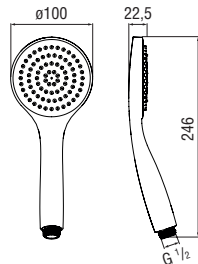

Single jet shower head (Abs)

· ø 1/2" connection

Cromo polished	AD142/130CR	40,00 €
Mora matt	AD142/130BM	60,00 €