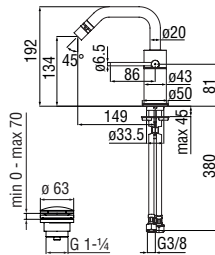

Cartridge warranty

RCR2020
43,00 €

RAEK222/125
19,00 €

Required flush-fit part

- \varnothing 1/2" hot and cold water inlet

-	WE77250	306,00 €
---	---------	----------

Bidet

Single control