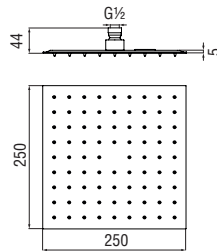

Swivel shower head (Inox)

- Thick 2 mm
- Dimension 250 x 250 mm
- Rain jet
- Anti limescale system

Cromo polished	AD139/134CR	172,00 €
Mora matt	AD139/134BM	258,00 €