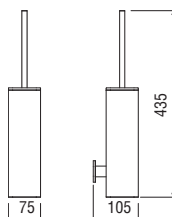

Cromo polished   ACLP42CR   235,00 €