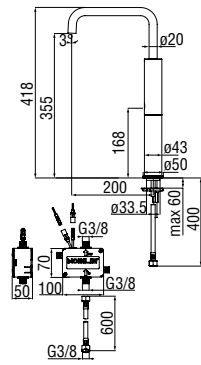

Cold water basin infrared control

- Anti limescale aerator M 18 x 1, flow rate 5 l/min
- Battery powered
- Without waste, ø 3/8" stainless steel flexible pipe

Cromo polished	IRVE125238CR	486,00 €
Inox brushed	IRVE125238IX	730,00 €
Grafite brushed PVD	IRVE125238GUP	778,00 €
Miele brushed PVD	IRVE125238CGP	778,00 €
Caffè brushed	IRVE125238SB	778,00 €
Tramonto polished PVD	IRVE125238RCP	778,00 €
Tabacco matt	IRVE125238TA	778,00 €

RAEK222/125
19,00 €