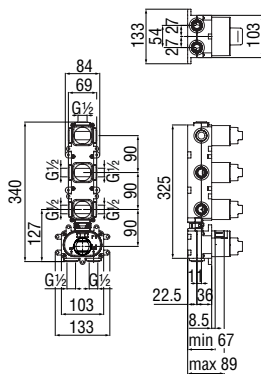

Wellbox 3 ways, required flush-fit part

- ø 1/2" water inlet and outlet
- Stop taps
- Non-return valves
- Also suitable for assembly on plasterboard

-	WE00103	334,00 €

RCR201/5
61,00 €

RVT200/5D
19,00 €