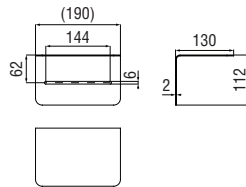

Toilet roll holder

- Wall-mounted
- Suitable for right / left side mounting

Cromo polished	ACRS30CR	170,00 €
Inox brushed	ACRS30IX	255,00 €
Grafite brushed PVD	ACRS30GUP	307,00 €
Miele brushed PVD	ACRS30CGP	307,00 €
Tabacco matt	ACRS30TA	307,00 €

Phone holder cover

- Suitable for mounting on roll holder
- Toilet roll holder not included

Cromo polished	ACRS10OCR	99,00 €
Inox brushed	ACRS100IX	159,00 €
Grafite brushed PVD	ACRS100GUP	177,00 €
Miele brushed PVD	ACRS100CGP	177,00 €

Double toilet roll holder

- Wall-mounted