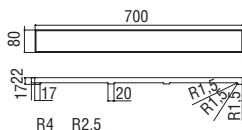

Tile external part

External part

70 cm	AVGR05/07CR	190,00 €
80 cm	AVGR05/08CR	201,00 €
90 cm	AVGR05/09CR	215,00 €
100 cm	AVGR05/10CR	226,00 €
120 cm	AVGR05/12CR	252,00 €