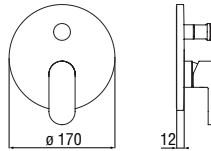

2-ways flush-fit single control external part

- 50% two step cartridge for water saving
- Auto return deviator
- Invisible o-ring resistance
- Waterproof wall fixing

Cromo polished	UP94100/ECR	218,00 €
Mora matt	UP94100/EBM	345,00 €

NR00212/13CR
60,00 €