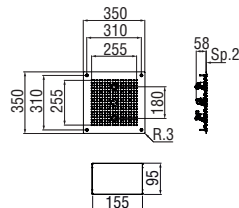

Flush-fit shower head with chromotherapy (Inox)

- Dimensions 350 x 350 mm
- 2-way inlet
- Rain jet
- Atomised jet
- 2 LED lights
- Transformer and control keyboard included

Cromo polished AD139/92CR 3.689,00 €