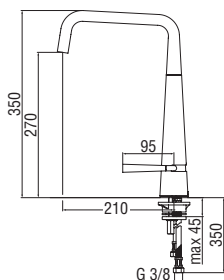

Likid

Single control

- Energy saving system with cold water side opening
- 360° swivel spout
- Anti limescale aerator M 16,5 x 1
- $\varnothing$ 3/8" stainless steel flexible pipe

Cromo polished	LK00113CR	303,00 €

Cartridge warranty

RCR2020
43,00 €

RAEK222/20
61,00 € - 10 pc.