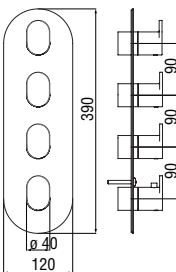

3-ways flush-fit thermostatic external part

- 38° C safety cut-out
- Vertical or horizontal assembly

Cromo polished	UP94103CR	822,00 €
Mora matt	UP94103BM	1.295,00 €

NR00008
36,00 €

Wellbox 3 ways, required flush-fit part

- ø 1/2" water inlet and outlet
- Stop taps
- Non-return valves
- Also suitable for assembly on plasterboard