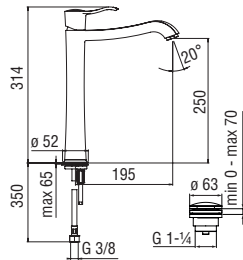

Basin single control

- 50% two step cartridge for water saving
- Anti limescale aerator M 24 x 1
- 1 1/4" push waste
- ø 3/8" stainless steel flexible pipe

Cromo polished SI98128/2CR 408,00 €

Cartridge warranty

RCR280/D 41,00 €

RAEK220/37CR 49,00 € - 10 pc.