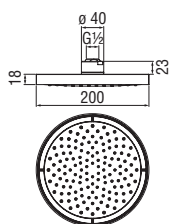

Cromo polished	AD139/10CCR	229,00 €
Inox brushed	AD139/10CIX	255,00 €
Grafite brushed PVD	AD139/10CGUP	267,00 €
Mora matt	AD139/10CBM	255,00 €
Neve matt	AD139/10CWM	255,00 €
Miele brushed PVD	AD139/10CCGP	267,00 €
Caffè brushed	AD139/10CSB	267,00 €
Tabacco matt	AD139/10CTA	267,00 €

Swivel shower head (Abs)

- Dimension ø 200 mm
- Rain jet