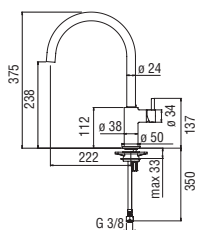

Giorno

Single control

- 50% two step cartridge for water saving
- 360° swivel spout
- Anti limescale aerator M 21,5 x 1
- ø 3/8" stainless steel flexible pipe

Cromo polished	CU96113CR	217,00 €
Grafite brushed PVD	CU96113GUP	349,00 €
Ambra brushed PVD	CU96113GTP	349,00 €
Tabacco matt	CU96113TA	349,00 €

Cartridge warranty

RCR280/D
41,00 €

RAEK222/26
47,00 € - 10 pc.