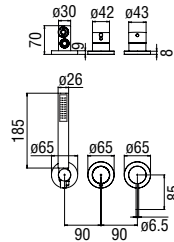

2-ways flush-fit single control external part

- 50% two step cartridge for water saving
- Single jet hand shower and 150 cm hose
- 2-way deviator
- Free match for the second way

Cromo polished	WESK100/1VECR	453,00 €
Inox brushed	WESK100/1VEIX	677,00 €
Grafite brushed PVD	WESK100/1VEGUP	722,00 €
Miele brushed PVD	WESK100/1VECGP	722,00 €
Caffè brushed	WESK100/1VESB	722,00 €
Tramonto polished PVD	WESK100/1VERCP	722,00 €
Tabacco matt	WESK100/1VETA	722,00 €

NR00212/22CR
89,00 €

Required flush-fit part

- ø 1/2" water inlet and outlet