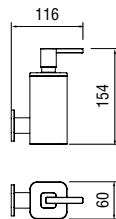

Soap dispenser
· Wall-mounted

Cromo polished   ACLP62CR   224,00 €