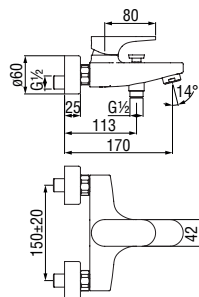

External single control

- 50% two step cartridge for water saving
- Anti limescale aerator M 28 x 1
- Auto return deviator
- ø 1/2" outlet

Cromo polished	YO126110/1CR	213,00 €
Mora matt	YO126110/1BM	320,00 €

Cartridge warranty

RCR340
41,00 €

RAEK219/41CR
49,00 € - 5 pc.