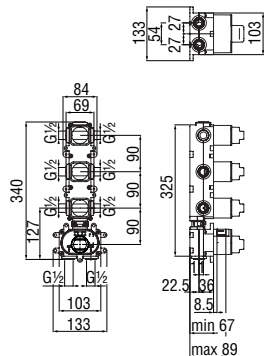

Wellbox 4 ways, required flush-fit part

- ø 1/2" water inlet and outlet
- Stop taps
- Non-return valves
- Also suitable for assembly on plasterboard

-	WE00104	378,00 €

RCR201/5 61,00 €
RCR201/28 41,00 €
RVT200/5D 19,00 €

Duplex