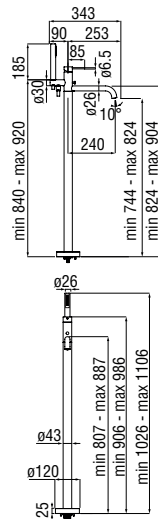

Floor tub

2-way single control external part

- Anti limescale aerator M 24 x 1
- Auto return deviator
- Single jet hand shower and 150 cm hose

Cromo polished	WE00180/VECR	1.456,00 €
Inox brushed	WE00180/VEIX	2.187,00 €
Grafite brushed PVD	WE00180/VEGUP	2.333,00 €
Miele brushed PVD	WE00180/VECGP	2.333,00 €
Caffè brushed	WE00180/VESB	2.333,00 €
Tramonto polished PVD	WE00180/VERCP	2.333,00 €
Tabacco matt	WE00180/VETA	2.333,00 €

Cartridge warranty

RCR350
41,00 €

RAEK222/22
47,00 € - 10 pz.