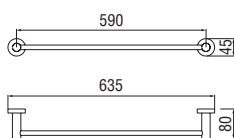

Towel holder

· Wall-mounted

Cromo polished	ACPL20/635CR	131,00 €
Inox brushed	ACPL20/635IX	197,00 €
Grafite brushed PVD	ACPL20/635GUP	211,00 €
Mora matt	ACPL20/635BM	197,00 €
Neve matt	ACPL20/635WM	197,00 €
Miele brushed PVD	ACPL20/635CGP	211,00 €
Caffè brushed	ACPL20/635SB	211,00 €
Tramonto polished PVD	ACPL20/635RCP	211,00 €
Tabacco matt	ACPL20/635TA	211,00 €