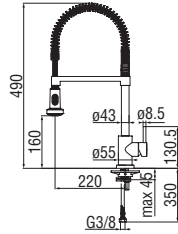

Single control

- 50% two step cartridge for water saving
- 360° swivel spout
- Adjustable 2-jet hand shower
- $\varnothing$ 3/8" stainless steel flexible pipe

Cromo polished	LVO0300/3CR	258,00 €
Inox brushed	LVO0300/3IX	389,00 €

Cartridge warranty

RCR360/D
41,00 €