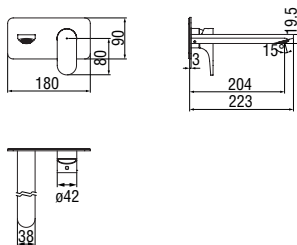

Yoyo external part

Wall-mounted single control external part long spout

- 50% two step cartridge for water saving
- Anti limescale aerator M 24 x 1, flow rate 5 l/min
- Length of spout 200 mm
- Without waste

Cromo polished	YO126198/1CR	282,00 €
Mora matt	YO126198/1BM	425,00 €

RAEK222/40 59,00 € - 10 pc.	NR00212/10CR 45,00 €