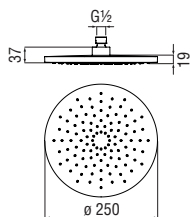

Cromo polished	AD139/143CR	118,00 €
Mora matt	AD139/143BM	176,00 €