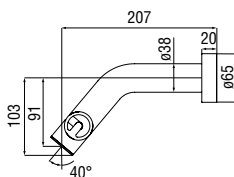

Sole external part

Wall-mounted single control external part

· Energy saving system with cold water side opening
· Anti limescale aerator M 18,5 x 1, flow rate 5 l/min
· Length of spout 200 mm
· Without waste

Cromo polished	SO130198CR	357,00 €
Inox brushed	SO130198IX	536,00 €
Grafite brushed PVD	SO130198GUP	560,00 €
Caffè brushed	SO130198SB	560,00 €
Tabacco matt	SO130198TA	560,00 €

Cartridge warranty

RCR2020
43,00 €

RAEK222/44
64,00 € - 10 pc.

NR00212/25
45,00 €