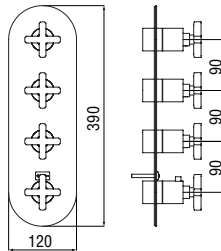

Cromo polished	LR116103CR	911,00 €
Grafite brushed PVD	LR116103GUP	1.531,00 €
Mora matt	LR116103BM	1.436,00 €

NR00008
36,00 €

Wellbox 3 ways, required flush-fit part

- ø 1/2" water inlet and outlet
- Stop taps
- Non-return valves
- Also suitable for assembly on plasterboard