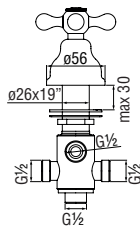

Cromo polished	GRO5170CR	273,00 €
Miele brushed PVD	GRO5170CGP	437,00 €