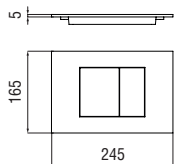

WC plate (Inox)

- Suitable for Geberit Sigma 8 / Up720 and Sigma 12 / Up320
- Suitable for TeceBox 8

Cromo polished	AV00300CR	362,00 €
Inox brushed	AV00300IX	544,00 €
Grafite brushed PVD	AV00300GUP	580,00 €
Mora matt	AV00300BM	544,00 €
Miele brushed PVD	AV00300CGP	580,00 €
Caffè brushed	AV00300SB	580,00 €
Tramonto polished PVD	AV00300RCP	580,00 €
Tabacco matt	AV00300TA	580,00 €