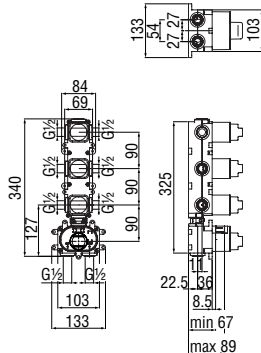

Wellbox 4 ways, required flush-fit part

- ø 1/2" water inlet and outlet
- Stop taps
- Non-return valves
- Also suitable for assembly on plasterboard

-	WE00104	378,00 €
---	---------	----------

 RCR201/5
61,00 €