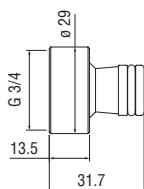

Cromo polished RNI152/26BCR 16,00 €

Coupling

- 1/2" x 3/8" connection
- Sliding cover