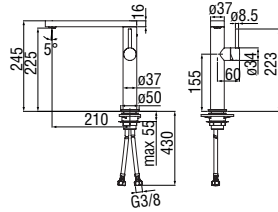

Single control Cromo polished mixer and FENIX NTM® cover

- 50% two step cartridge for water saving
- 360° swivel spout
- Anti limescale aerator M 24 x 1
- ø 3/8" stainless steel flexible pipe

Bianco Kos	MH109113BKCR	294,00 €
Zinco Doha	MH109113ZDCR	294,00 €
Grigio Londra	MH109113GLCR	294,00 €
Grigio Bromo	MH109113GBCR	294,00 €
Rosso Jaipur	MH109113RJCR	294,00 €
Nero Ingo	MH109113NICR	294,00 €

Cartridge
warranty

RCR280/D
41,00 €

RAEK222/27
47,00 € - 10 pc.