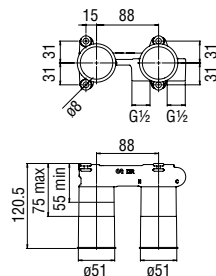

Allbox, required flush-fit part

- ø 1/2" hot and cold water inlet
- ø 1/2" outlet

- WE00198 131,00 €

Cartridge warranty

RCR350
41,00 €