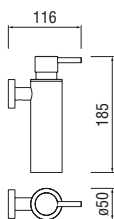

Soap dispenser

· Wall-mounted

Cromo polished	ACPL62CR	164,00 €
Inox brushed	ACPL62IX	246,00 €
Grafite brushed PVD	ACPL62GUP	261,00 €
Mora matt	ACPL62BM	246,00 €
Neve matt	ACPL62WM	246,00 €
Miele brushed PVD	ACPL62CGP	261,00 €
Caffè brushed	ACPL62SB	261,00 €
Tramonto polished PVD	ACPL62RCP	261,00 €
Tabacco matt	ACPL62TA	261,00 €