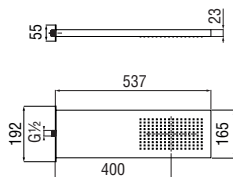

Cromo polished	AD139/145CR	761,00 €
Inox brushed	AD139/145IX	919,00 €
Grafite brushed PVD	AD139/145GUP	1.154,00 €
Mora matt	AD139/145BM	919,00 €
Miele brushed PVD	AD139/145CGP	1.154,00 €

Wall mounted spout (Inox)

- Cascade jet