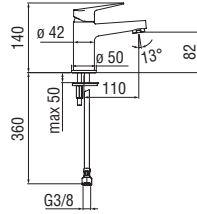

Single control

- 50% two step cartridge for water saving
- Anti limescale aerator M 24 x 1
- Without waste
- ø 3/8" stainless steel flexible pipe

Cromo polished BSH10118/3CR 89,00 €

Cartridge warranty

RCR350/D 41,00 €

RAEK220/32CR 47,00 € - 10 pc.