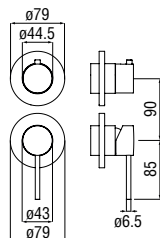

Velis external part

2-3-ways flush-fit single control external part

- 50% two step cartridge for water saving
- Invisible o-ring resistance, waterproof wall fixing

Cromo polished	WE81102/IVE CR	434,00 €
Inox brushed	WE81102/IVE IX	649,00 €
Grafite brushed PVD	WE81102/IVE GUP	692,00 €
Miele brushed PVD	WE81102/IVE CGP	692,00 €
Caffè brushed	WE81102/IVE SB	692,00 €
Tramonto polished PVD	WE81102/IVE RCP	692,00 €
Tabacco matt	WE81102/IVE TA	692,00 €