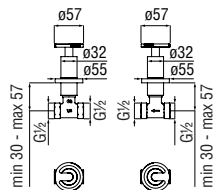

Required flush-fit part

- ø 1/2" water inlet and outlet

-	WE81200/T	351,00 €
---	-----------	----------

Cartridge warranty

RCR350
41,00 €

RCR201/35FSC
41,00 €

Pair of flush-fit stop taps

- 2-way inlet
- ø 1/2" outlets