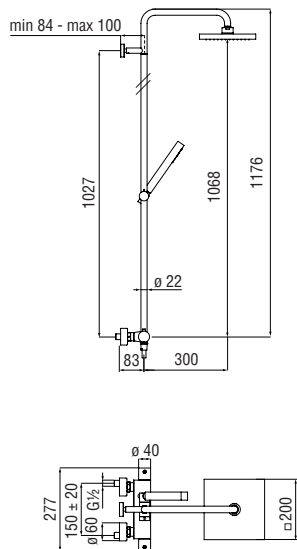

External thermostatic mixer with cuttable ramp

- 38° C safety cut-out
- Non-return valves
- Swivel shower head 200 x 200 mm
- Anti limescale system
- Sliding swivel hand shower support
- Single jet hand shower and 150 cm hose
- Compatible with shelf AV00141/5

Cromo polished TG85430/22CR 583,00 €

RCR201/5
61,00 €

RCR201/70
41,00 €