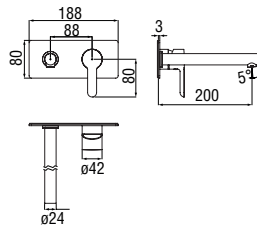

Wall-mounted single control external part long spout

- 50% two step cartridge for water saving
- Anti limescale aerator M 18 x 1
- Length of spout 200 mm
- Without waste

Cromo polished	AB87198/1CR	288,00 €
Mora matt	AB87198/1BM	389,00 €

RAEK220/27CR
45,00 € - 10 pz.

NR00212/10CR
45,00 €