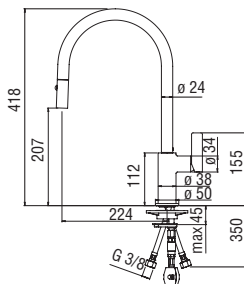

Flag

Single control

- 50% two step cartridge for water saving
- 180° swivel spout
- Pull-out 2-jet hand shower
- ø 3/8" stainless steel flexible pipe

Cromo polished	FL96137CR	334,00 €
Cromo and Mora	FL96137NC	369,00 €
Cromo and Neve	FL96137WC	369,00 €
Mora matt	FL96137BM	453,00 €

Cartridge
warranty

RCR280/D
41,00 €