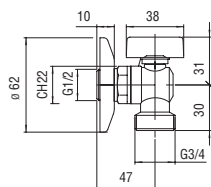

Cromo polished AV00121/1CR 15,00 €