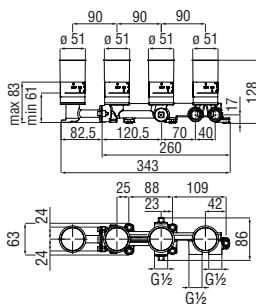

Required flush-fit part

- ø 1/2" water inlet and outlet

-	WE81201/T	410,00 €

- Cartridge warranty 41,00 €
- RCR350 41,00 €
- RCR201/35FSC 41,00 €