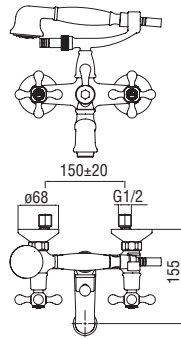

External group with shower set

- Anti limescale aerator M 28 x 1
- Manual deviator
- Single jet hand shower and 150 cm hose

Cromo polished	GRC5001CR	406,00 €
Miele brushed PVD	GRC5001CGP	650,00 €

RVT200/5D
19,00 €

RAEK219/41CR
49,00 € - 5 pz.

Column with telescopic rail

- Water pipe connector
- Swivel shower head ø 200 mm
- Adjustable hand shower support
- 50 cm connecting hose