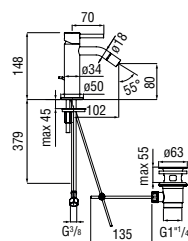

Cromo polished	AQ93118/30CR	211,00 €
Inox brushed	AQ93118/30IX	317,00 €
Mora matt	AQ93118/30BM	317,00 €

Cartridge
warranty

RCR280/D
41,00 €

RAEK222/12CR
72,00 € - 10 pc.

Bidet

Single control

- 50% two step cartridge for water saving
- Anti limescale aerator M 16,5 x 1, flow rate 5 l/min
- Swivel jet
- 1 1/4" waste with patented SNAP system
- \varnothing 3/8" stainless steel flexible pipe