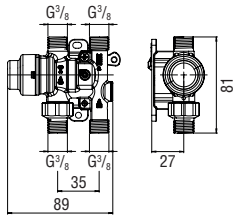

Hot water thermostatic kit for under the wash basin

- Supplies hot water (55°C) through the boiler (for homes without mains hot water)

- AV00407 223,00 €

3-way to 4-way upgrade installation kit

- Allows you to add the fourth way (for filtered water supply)
- Electro-hydraulic unit
- Connection hoses
- Screws and fixing set

Note: not compatible with mechanical mixer