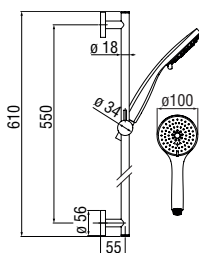

Wall rail

- Sliding swivel hand shower support
- 3-jet hand shower and 150 cm hose

Cromo polished	AD140/36CR	152,00 €
Mora matt	AD140/36BM	229,00 €