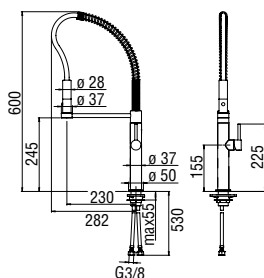

Single control

- 50% two step cartridge for water saving
- 360° swivel spout
- Adjustable 2-jet hand shower
- ø 3/8" stainless steel flexible pipe

Cromo polished	AQ109300/60CR	641,00 €
Inox brushed	AQ109300/60IX	833,00 €
Grafite brushed PVD	AQ109300/60GUP	1.025,00 €
Ambra brushed PVD	AQ109300/60GTP	1.025,00 €

Cartridge warranty

RCR280/D 41,00 €