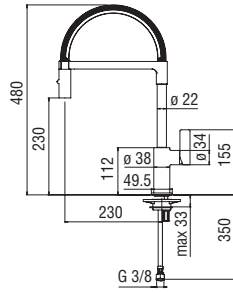

Single control

- 50% two step cartridge for water saving
- 360° swivel spout
- Adjustable 2-jet hand shower
- $\varnothing$ 3/8" stainless steel flexible pipe

Cromo polished FL96300CR 377,00 €

Cartridge warranty

RCR280/D
41,00 €