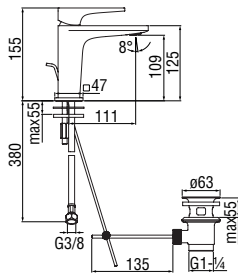

Cromo polished	SEE124118/3CR	194,00 €
Inox brushed	SEE124118/3IX	292,00 €
Mora matt	SEE124118/3BM	292,00 €

Cartridge warranty

RCR280/DECO
53,00 €

RAEK222/40
59,00 € - 10 pc.

Single control

- 50% two step cartridge for water saving
- Anti limescale aerator M 24 x 1, flow rate 5 l/min
- 1 1/4" waste with patented SNAP system
- ø 3/8" stainless steel flexible pipe