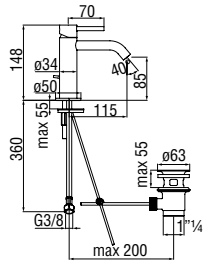

Cromo polished

Inox brushed

Mora matt

Single control

- 50% two step cartridge for water saving
- Anti limescale aerator M 16,5 x 1, flow rate 5 l/min
- 1 1/4" waste with patented SNAP system
- ø 3/8" stainless steel flexible pipe