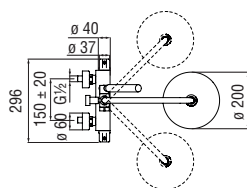

External thermostatic mixer with cold body and telescopic rail

- 38° C safety cut-out
- Non-return valves
- Swivel shower head $\varnothing$ 200 mm
- Sliding swivel hand shower support
- Single jet hand shower and 150 cm hose

Cromo polished TH85530/54CR 902,00 €

RCR201/56A
61,00 €

RCR201/28
41,00 €