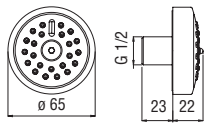

External bodyjet

· Adjustable rain jet

Cromo polished	WE00139/81CR	166,00 €
Inox brushed	WE00139/81IX	248,00 €
Grafite brushed PVD	WE00139/81GUP	264,00 €
Caffè brushed	WE00139/81SB	264,00 €
Tabacco matt	WE00139/81TA	264,00 €