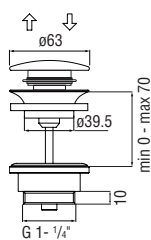

1 1/4" push waste, universal

- In plastic
- Cuttable body
- Without or with overflow

Cromo polished	AV00110/3CR	28,00 €
Mora matt	AV00110/3BM	43,00 €

1 1/4" push waste, universal, brass

- Without or with overflow