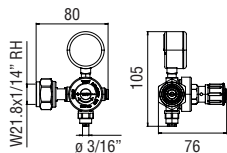

External CO2 kit

- Pressure reducer valve
- John Guest pipe (150 cm)
- CO2 cylinder not included

- AV00406 163,00 €