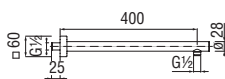

Wall arm

· Length 400 mm

Cromo polished	AD138/42CR	155,00 €