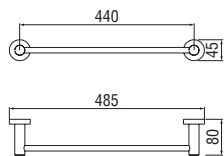

Towel holder

· Wall-mounted

Cromo polished	ACPL20/485CR	117,00 €
Inox brushed	ACPL20/485IX	176,00 €
Grafite brushed PVD	ACPL20/485GUP	189,00 €
Mora matt	ACPL20/485BM	176,00 €
Neve matt	ACPL20/485WM	176,00 €
Miele brushed PVD	ACPL20/485CGP	189,00 €
Caffè brushed	ACPL20/485SB	189,00 €
Tramonto polished PVD	ACPL20/485RCP	189,00 €
Tabacco matt	ACPL20/485TA	189,00 €