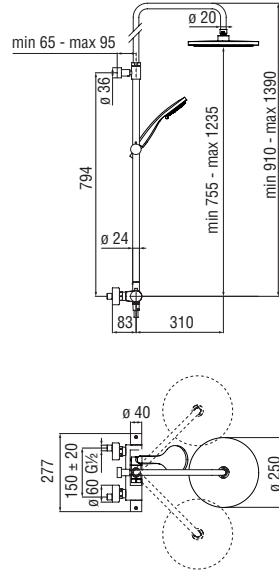

External thermostatic mixer with telescopic rail

- 38° C safety cut-out
- Non-return valves
- Swivel shower head ø 250 mm
- Sliding swivel hand shower support
- 3-jet hand shower and 150 cm hose
- Compatible with shelf AV00141/5

Cromo polished	TD85330/53CR	874,00 €
Mora matt	TD85330/53BM	1.283,00 €

RCR201/5
61,00 €

RCR201/70
41,00 €