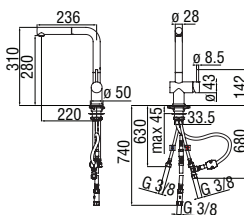

Single control low pressure

- 50% two step cartridge for water saving
- Swivel spout
- Pull-out single jet hand shower
- ø 3/8" stainless steel flexible pipe

Cromo polished BPLV117/1CR 383,00 €

Cartridge warranty

RCR350
41,00 €