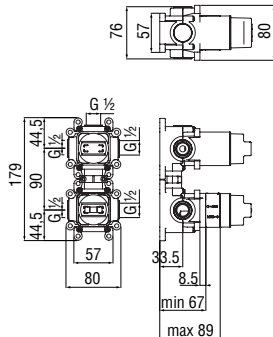

-	WE81103	193,00 €

Cartridge warranty	RCR350 41,00 €	RCR201/3SC 41,00 €	NR00212/32 89,00 €