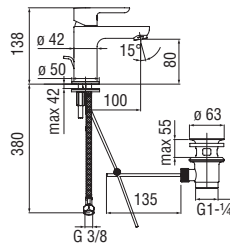

Cromo polished	ABH87118/2CR	102,00 €
Mora matt	ABH87118/2BM	137,00 €

Cartridge warranty

RCR350/ECO
50,00 €

RAEK219/23CR
64,00 € - 10 pc.

Single control

- 50% two step cartridge for water saving
- Anti limescale aerator M 24 x 1
- 1 1/4" waste with patented SNAP system
- ø 3/8" stainless steel flexible pipe