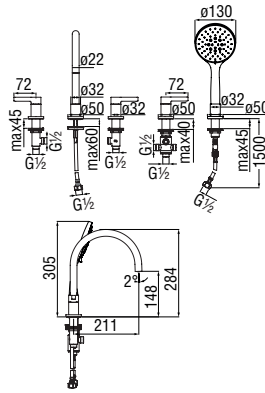

5-hole set with long spout for tub edge

- Anti limescale aerator M 18,5 x 1
- 2-way deviator
- Pull-out 3-jet hand shower

Cromo polished	WEBK204/ITILRCR	845,00 €
Mora matt	WEBK204/ITILRBM	1.268,00 €

RVT200/5S
19,00 €

RVT200/5D
19,00 €

RAEK222/23
45,00 € - 10 pc.

Shower