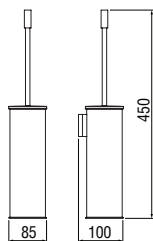

Brush holder

· Wall-mounted

Cromo polished	ACPL42CR	160,00 €
Inox brushed	ACPL42IX	239,00 €
Grafite brushed PVD	ACPL42GUP	256,00 €
Mora matt	ACPL42BM	239,00 €
Neve matt	ACPL42WM	239,00 €
Miele brushed PVD	ACPL42CGP	256,00 €
Caffè brushed	ACPL42SB	256,00 €
Tramonto polished PVD	ACPL42RCP	256,00 €
Tabacco matt	ACPL42TA	256,00 €

ACPL42/01
29,00 €