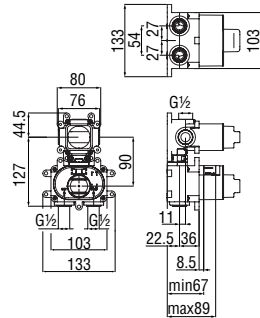

-	WE00101	175,00 €

RCR201/5
61,00 €

RVT200/5D
19,00 €