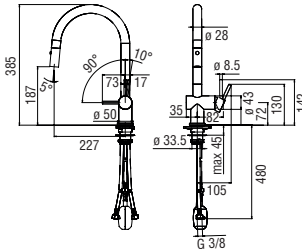

Cromo polished	BR00233CR	249,00 €
Inox brushed	BR00233IX	373,00 €
Mora matt	BR00233BM	336,00 €

Cartridge warranty

RCR350
41,00 €

RAEK220/32CR
47,00 € - 10 pc.

Single control

- 50% two step cartridge for water saving
- 360° swivel spout
- Pull-out 2-jet hand shower
- \varnothing 3/8" stainless steel flexible pipe