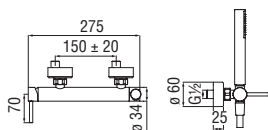

Shower

External single control mixer tap with shower set

- 50% two step cartridge for water saving
- Fixed hand shower support
- Single jet hand shower and 150 cm hose

Cromo polished	AQ93130/1CR	255,00 €
Inox brushed	AQ93130/1IX	382,00 €
Mora matt	AQ93130/1BM	382,00 €

Cartridge
warranty

RCR280/D
41,00 €