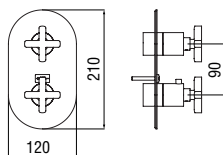

Lira external part

2-ways flush-fit thermostatic external part

- 38° C safety cut-out
- Vertical or horizontal assembly

Cromo polished	LR116102CR	486,00 €
Grafite brushed PVD	LR116102GUP	817,00 €
Mora matt	LR116102BM	767,00 €

NR00008
36,00 €