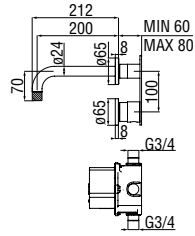

Wall-mounted cold water infrared control

- Anti limescale aerator M 22 x 1, flow rate 5 l/min
- Length 200 mm
- Battery powered
- Without waste

Cromo polished	IRAV00158/RSCR	1.028,00 €
Inox brushed	IRAV00158/RSIX	1.542,00 €
Grafite brushed PVD	IRAV00158/RSGUP	1.644,00 €
Miele brushed PVD	IRAV00158/RSCGP	1.644,00 €
Tabacco matt	IRAV00158/RSTA	1.644,00 €

RAE220/67CR
24,00 € - 1 pc.