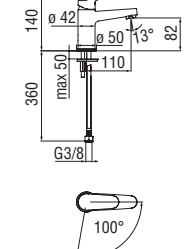

Energy and water saving single control

- Energy saving system with cold water side opening
- Anti limescale aerator M 24 x 1, flow rate 5 l/min
- Without waste
- ø 3/8" stainless steel flexible pipe

Cromo polished BSH101118/3CR 89,00 €

Cartridge warranty

RCR350/ECO 50,00 €

RAEK219/23CR 64,00 € - 10 pc.