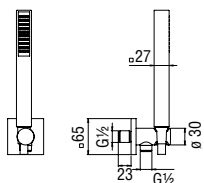

Duplex with 1/2" water connection

- Teflon coated fixed hand shower support
- Single jet hand shower and 150 cm hose

Cromo polished	AD146/53CR	151,00 €
Inox brushed	AD146/53IX	227,00 €
Mora matt	AD146/53BM	227,00 €