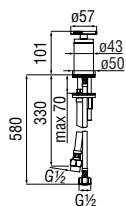

Cromo polished	WE00171/SOCR	278,00 €
Inox brushed	WE00171/SOIX	418,00 €
Grafite brushed PVD	WE00171/SOGUP	445,00 €
Caffè brushed	WE00171/SOSB	445,00 €
Tabacco matt	WE00171/SOTA	445,00 €

Cartridge
warranty

RCR201/35FSC
41,00 €

2-ways deviator

· ø 1/2" outlets