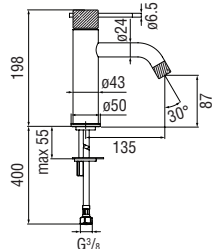

Single control

- 50% two step cartridge for water saving
- Anti limescale aerator M 22 x 1, flow rate 5 l/min
- Without waste
- ø 3/8" stainless steel flexible pipe

Cromo polished	RS131118/3CR	416,00 €
Inox brushed	RS131118/3IX	624,00 €
Grafite brushed PVD	RS131118/3GUP	666,00 €
Miele brushed PVD	RS131118/3CGP	666,00 €
Tabacco matt	RS131118/3TA	666,00 €

Cartridge warranty

RCR280/D
41,00 €

RAE220/67CR
24,00 € - 1 pc.