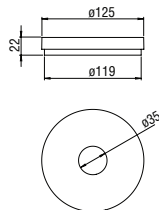

- _____ ESP233/17 _____ 38,00 €