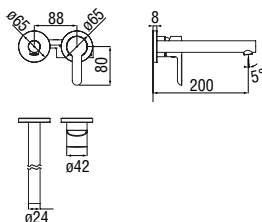

Wall-mounted single control external part long spout

- 50% two step cartridge for water saving
- Anti limescale aerator M 18 x 1
- Length of spout 200 mm
- Without waste

Cromo polished	AB87199/1CR	270,00 €
Mora matt	AB87199/1BM	365,00 €

- RAEK220/27CR
  45,00 € - 10 pz.
- NR00212/10CR
  45,00 €