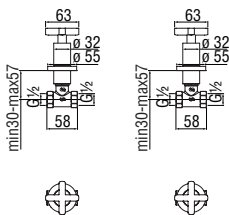

Cromo polished	LRK116208/1CR	324,00 €
Grafite brushed PVD	LRK116208/1GUP	519,00 €
Mora matt	LRK116208/1BM	487,00 €

RVT200/26
19,00 €

NR00212/26
40,00 €