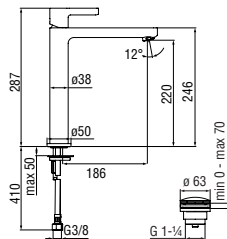

Basin single control

- 50% two step cartridge for water saving
- Anti limescale aerator M 24 x 1
- 1 1/4" push waste
- ø 3/8" stainless steel flexible pipe

Cromo polished	LR116128/2CR	394,00 €
Mora matt	LR116128/2BM	591,00 €

Cartridge warranty

RCR280/D
41,00 €

RAEK220/37CR
49,00 € - 10 pc.

3-hole set with long spout

- Anti limescale aerator M 18,5 x 1, flow rate 5 l/min
- Swivel spout
- 1 1/4" waste with patented SNAP system