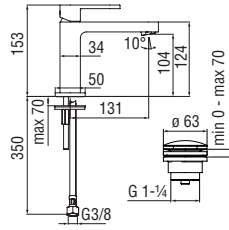

Single control

- 50% two step cartridge for water saving
- Anti limescale aerator M 24 x 1
- 1 1/4" push waste
- ø 3/8" stainless steel flexible pipe

Cromo polished	UP94118/3CR	271,00 €
Mora matt	UP94118/3BM	408,00 €

Cartridge warranty

RCR280/D
41,00 €

RAEK220/37CR
49,00 € - 10 pc.