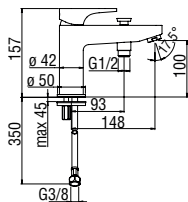

Single control

- 50% two step cartridge for water saving
- Anti limescale aerator M 24 x 1
- Auto return deviator
- Non-return valves
- ø 1/2" outlet

Cromo polished	YO126118/10CR	197,00 €
Mora matt	YO126118/10BM	296,00 €

Cartridge warranty

RCR350/D
41,00 €

RAEK220/14CR
47,00 € - 10 pc.