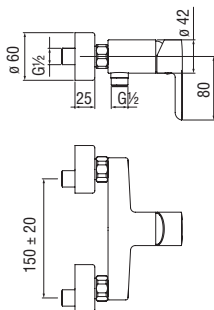

Abc

External single control

- 50% two step cartridge for water saving
- ø 1/2" outlet

Cromo polished AB87130CR 144,00 €

Mora matt AB87130BM 193,00 €

Cartridge warranty

RCR350
41,00 €