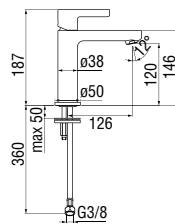

Single control

- 50% two step cartridge for water saving
- Anti limescale aerator M 24 x 1
- Without waste
- ø 3/8" stainless steel flexible pipe

Cromo polished	LR116118/3CR	280,00 €
Mora matt	LR116118/3BM	419,00 €

Cartridge warranty

RCR280/D
41,00 €

RAEK220/37CR
49,00 € - 10 pc.