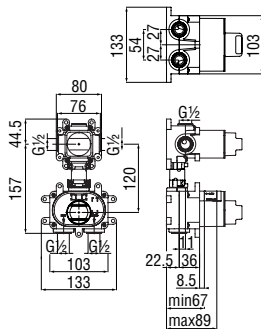

Wellbox Air 2 ways, required flush-fit part

- ø 1/2" water inlet and outlet
- Stop taps
- Non-return valves
- Also suitable for assembly on plasterboard

-	WE00302	NEW	226,00 €

RCR201/5
61,00 €

RCR201/28
41,00 €