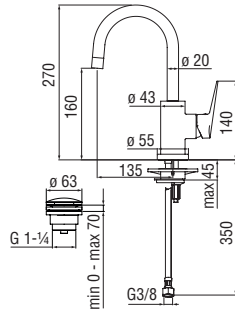

Single control

- 50% two step cartridge for water saving
- Anti limescale aerator M 16 x 1
- 360° swivel spout
- 1 1/4" push waste
- ø 3/8" stainless steel flexible pipe

Cromo polished BS101338/2CR 216,00 €

Cartridge warranty

RCR360/D
41,00 €

RAEK222/10CR
61,00 € - 10 pc.