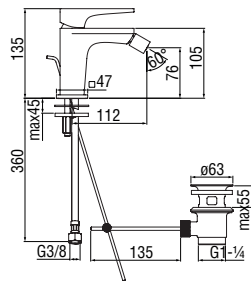

Single control

- 50% two step cartridge for water saving
- Anti limescale aerator M 16,5 x 1, flow rate 5 l/min
- Swivel jet
- 1 1/4" waste with patented SNAP system
- ø 3/8" stainless steel flexible pipe

Cromo polished	SE124119/1CR	196,00 €
Inox brushed	SE124119/1IX	294,00 €
Mora matt	SE124119/1BM	294,00 €

Cartridge warranty

RCR280/D
41,00 €

RAE219/28CR
23,00 € - 1 pc.