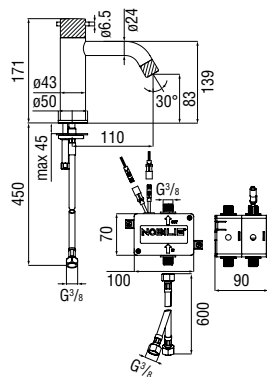

Infrared control

- Anti limescale aerator M 22 x 1, flow rate 5 l/min
- Battery powered
- Without waste
- ø 3/8" stainless steel flexible pipe

Cromo polished	IRRS131118/3CR	555,00 €
Inox brushed	IRRS131118/3IX	834,00 €
Grafite brushed PVD	IRRS131118/3GUP	888,00 €
Miele brushed PVD	IRRS131118/3CGP	888,00 €
Tabacco matt	IRRS131118/3TA	888,00 €

RCR201/28DSC
41,00 €

RAE220/67CR
24,00 € - 1 pc.