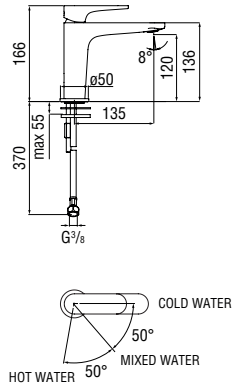

Energy saving single control

- Energy saving system with cold water side opening
- 50% two step cartridge for water saving
- Anti limescale aerator M 24 x 1, flow rate 5 l/min
- Without waste
- $\varnothing$ 3/8" stainless steel flexible pipe

Cromo polished	YOE126148/3CR	201,00 €
Mora matt	YOE126148/3BM	301,00 €

Cartridge warranty

RCR280/DECO
53,00 €

RAEK222/40
59,00 € - 10 pc.