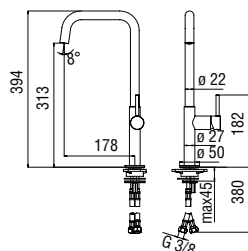

Single control

- 50% two step cartridge for water saving
- 360° swivel spout
- Anti limescale aerator M 18,5 x 1
- ø 3/8" stainless steel flexible pipe

Cromo polished AQ93113CR 226,00 €

Cartridge warranty

RCR280/D 41,00 €

RAEK222/23 45,00 € - 10 pc.