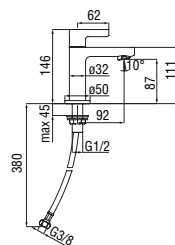

Cold water tap

- Anti limescale aerator M 24 x 1
- Without waste
- ø 3/8" stainless steel hose

Cromo polished	LR116237CR	228,00 €
Mora matt	LR116237BM	343,00 €

RVT200/5D
19,00 €

RAEK220/37CR
49,00 € - 10 pc.