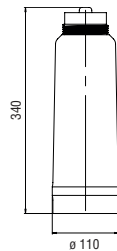

- RVR93095/M MOD 167,00 €

Spare filter support bracket

· Compatible with filter size S, size M