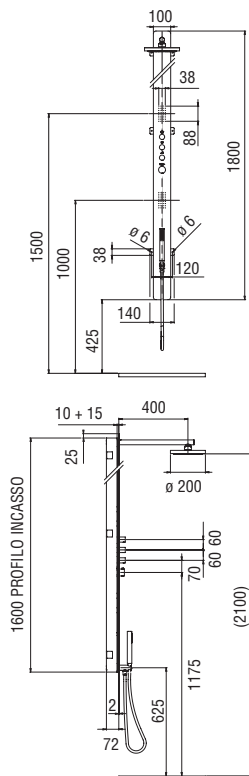

Flush-fit multifunction thermostatic mixer

- 38° C safety cut-out
- Swivel shower head ø 200 mm
- Anti limescale system
- Rain jet bodyjet
- Fixed hand shower support
- Single jet hand shower and 150 cm hose

Cromo polished WE72200/10CR 4.190,00 €

RCR201/56
61,00 €

RVT200/5D
19,00 €

Accessories

Shelf (Abs)

- Removable
- For compatible thermostatic columns

- AVO0141/5 38,00 €