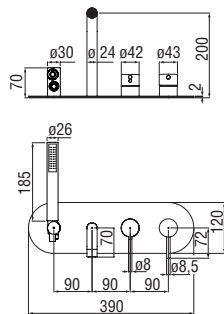

2-ways flush-fit single control external part

- 50% two step cartridge for water saving
- 2-way deviator
- Anti limescale aerator M 22 x 1
- Single jet hand shower and 150 cm hose

Cromo polished	WEBK110/90TCR	550,00 €
Inox brushed	WEBK110/90TIX	823,00 €
Grafite brushed PVD	WEBK110/90TGUP	880,00 €
Mora matt	WEBK110/90TBM	823,00 €
Neve matt	WEBK110/90TWM	823,00 €
Miele brushed PVD	WEBK110/90TCGP	880,00 €
Tabacco matt	WEBK110/90TTA	880,00 €