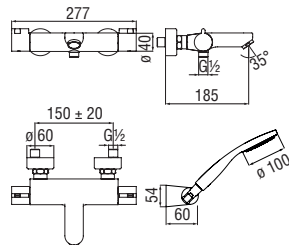

External thermostatic control with shower set

- 38° C safety cut-out
- Non-return valves
- Anti limescale aerator M 28 x 1
- 2 ways ceramic diverter
- Adjustable hand shower support
- Single jet hand shower and 150 cm hose

Cromo polished	AB87010CR	368,00 €
Mora matt	AB87010BM	497,00 €

RCR201/5
61,00 €

RCR201/70
41,00 €

RAEK219/4CR
45,00 € - 5 pc.