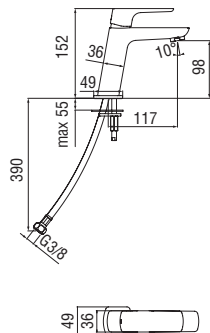

Single control

- 50% two step cartridge for water saving
- Anti limescale aerator M 24 x 1
- Without waste
- ø 3/8" stainless steel flexible pipe

Cromo polished	VV103118/3CR	170,00 €
Mora matt	VV103118/3BM	256,00 €

Cartridge warranty

RCR280/D
41,00 €

RAEK220/37CR
49,00 € - 10 pc.