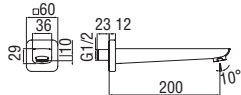

Cromo polished	AV00158/40CR	201,00 €
Mora matt	AV00158/40BM	301,00 €

RAEK220/14CR
47,00 € - 10 pc.

External single control

- 50% two step cartridge for water saving
- ø 1/2" outlet