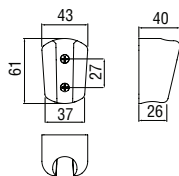

Cromo polished   AD147/1CR   16,00 €