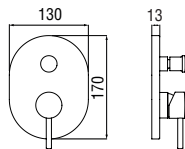

Acquerelli external part

Built-in 2-ways single control mixer

- 50% two step cartridge for water saving
- Auto return deviator

Cromo polished	AQ93100/ECR	183,00 €
Inox brushed	AQ93100/EIX	287,00 €
Mora matt	AQ93100/EBM	287,00 €

NR00212/13CR
60,00 €