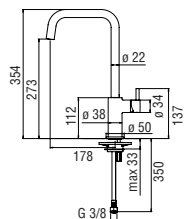

Single control

- 50% two step cartridge for water saving
- 360° swivel spout
- Anti limescale aerator M 18,5 x 1
- $\varnothing$ 3/8" stainless steel flexible pipe

Cromo polished	CU96123CR	217,00 €
Grafite brushed PVD	CU96123GUP	349,00 €
Ambra brushed PVD	CU96123GTP	349,00 €
Tabacco matt	CU96123TA	349,00 €

Cartridge warranty

RCR280/D
41,00 €

RAEK222/23
45,00 € - 10 pc.