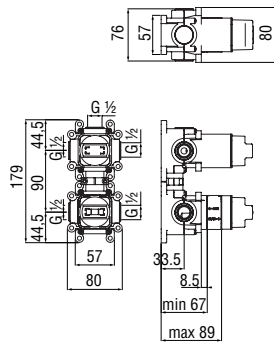

Techbox 3 ways, required flush-fit part

- 3 ways ceramic diverter
- ø 1/2" water inlet and outlet
- Also suitable for assembly on plasterboard

-	WE81103	193,00 €

Cartridge warranty	RCR350 41,00 €	RCR201/35C 41,00 €	NR00212/32 89,00 €

Flush-fit thermostatic mixers

1-way flush-fit thermostatic external part

- 38° C safety cut-out
- Vertical or horizontal assembly

Cromo polished	WE00101/TCR	444,00 €
Inox brushed	WE00101/TIX	685,00 €
Grafite brushed PVD	WE00101/TGUP	730,00 €
Mora matt	WE00101/TBM	685,00 €
Neve matt	WE00101/TWM	685,00 €
Miele brushed PVD	WE00101/TCGP	730,00 €
Tabacco matt	WE00101/TTA	730,00 €

NR00008 36,00 €