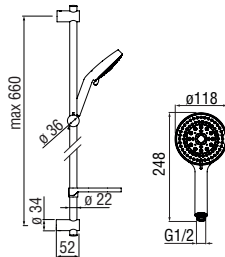

Wall rails

Wall rail

- Adjustable connection
- Sliding swivel hand shower support
- 5-jet hand shower and 150 cm hose
- Adjustable and removable shelf

Cromo polished

AD140/62CR

84,00 €