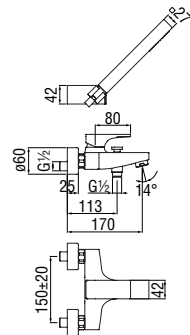

External single control mixer tap with shower set

- 50% two step cartridge for water saving
- Anti limescale aerator M 28 x 1
- Adjustable hand shower support
- Single jet hand shower and 150 cm hose

Cromo polished	SE124110CR	351,00 €
Inox brushed	SE124110IX	526,00 €
Mora matt	SE124110BM	526,00 €

Cartridge warranty

RCR340
41,00 €

RAEK219/41CR
49,00 € - 5 pc.