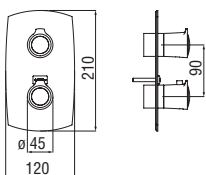

2-ways flush-fit thermostatic external part

- 38° C safety cut-out
- Vertical or horizontal assembly

Cromo polished   SI98102CR   460,00 €

NR00008
36,00 €