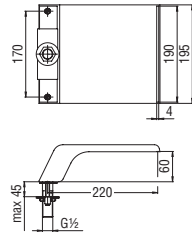

Tub edge spout

· Cascade jet

Cromo polished	AV00156CR	1.055,00 €