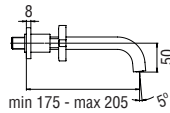

Wall mounted 3 hole set with long spout external part

- Anti limescale aerator M 18,5 x 1, flow rate 5 l/min
- Length of spout: min 175 - max 205 mm
- Without waste

Cromo polished	LR116298/IECR	309,00 €
Grafite brushed PVD	LR116298/IEGUP	494,00 €
Mora matt	LR116298/IEBM	463,00 €

RVT200/26
19,00 €

RAEK222/44
64,00 € - 10 pz.

NR00212/28
43,00 €