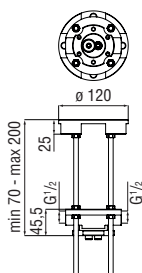

Required flush-fit part

- ø 1/2" hot and cold water inlet

-	WE00318	336,00 €