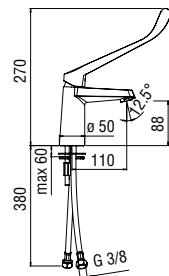

Single control

- Anti limescale aerator M 24 x 1
- Without waste
- ø 3/8" stainless steel flexible pipe

Cromo polished AS97118/2CCR 204,00 €

Cartridge warranty

RCR350/DCL 41,00 €

RAEK220/32CR 47,00 € - 10 pc.