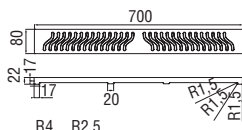

Fusion external part

External part

70 cm	AVGR04/07CR	190,00 €
80 cm	AVGR04/08CR	201,00 €
90 cm	AVGR04/09CR	215,00 €
100 cm	AVGR04/10CR	226,00 €
120 cm	AVGR04/12CR	252,00 €