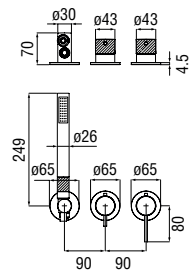

Shower

2-ways flush-fit single control external part

- 50% two step cartridge for water saving
- Single jet hand shower and 150 cm hose
- 2-way deviator
- Free match for the second way

Cromo polished	WESK100/IRSCR	533,00 €
Inox brushed	WESK100/IRSIX	800,00 €
Grafite brushed PVD	WESK100/IRSGUP	854,00 €
Miele brushed PVD	WESK100/IRSCGP	854,00 €
Tabacco matt	WESK100/IRSTA	854,00 €

NR00212/36CR
100,00 €