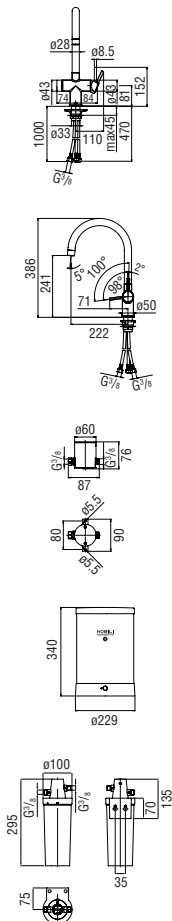

Electronic dual-lever with 4 litre pressurised water heater system

- 50% two step cartridge for water saving
- 180° swivel spout (adaptable 120 ° or 360 °)
- Anti limescale aerator M 22 x 1
- $\varnothing$ 3/8" stainless steel flexible pipe
- Colour LEDs to select the type of water to dispense (boiling filtered water)
- Separate dispensing channels for boiling filtered water
- EC certified 316 L stainless steel undercounter 4-litre electronic water heater
- Electronic connection box included
- Dispenses instant boiling water at 99 °C (up to 2.6 litres > 99 °C)
- GIOIA 5-stage filter (maximum duration 1 year or average capacity of 1,700 litres at 18 °f @ bypass level 6)
- Maximum power rating 1650 W
- Voltage 230 V (50 Hz)
- EU Schuko power supply
- 150 cm power supply cable
- Max noise level 15 dB

N.B.: variant with UK plug available with another product code
N.B.: product not intended for the French market
N.B.: we recommend the purchase of the filter capacity control litre meter (optional)

Cromo polished	LVOK133/EHTCR	1.470,00 €
Inox brushed	LVOK133/EHTIX	1.654,00 €
Mora matt	LVOK133/EHTBM	1.654,00 €
Ambra brushed PVD	LVOK133/EHTGTP	1.890,00 €

Cartridge warranty	RCR350 41,00 €	RAE219/76CR 63,00 € - 10 pc.