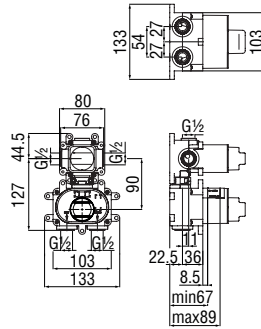

Wellbox 2 ways, required flush-fit part

- ø 1/2" water inlet and outlet
- Stop taps
- Non-return valves
- Also suitable for assembly on plasterboard

-	WE00102	226,00 €

RCR201/5
61,00 €

RCR201/28
41,00 €

2-ways flush-fit thermostatic external part

- 38° C safety cut-out
- Vertical or horizontal assembly

Cromo polished	WE00302/SOCR	NEW	516,00 €
Inox brushed	WE00302/SOIX	NEW	761,00 €
Grafite brushed PVD	WE00302/SOGUP	NEW	812,00 €
Caffè brushed	WE00302/SOSB	NEW	812,00 €
Tabacco matt	WE00302/SOTA	NEW	812,00 €

NR00008
36,00 €