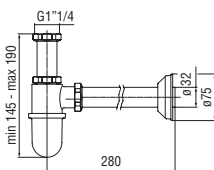

Cromo polished AV00103/2CR 32,00 €