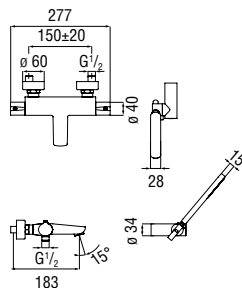

External thermostatic control with shower set

- 38° C safety cut-out
- Non-return valves
- Anti limescale aerator M 28 x 1
- Adjustable hand shower support
- Single jet hand shower and 150 cm hose

Cromo polished	VV103010CR	362,00 €
Mora matt	VV103010BM	543,00 €

RCR201/5
61,00 €

RCR201/70
41,00 €

RAEK219/41CR
49,00 € - 5 pc.