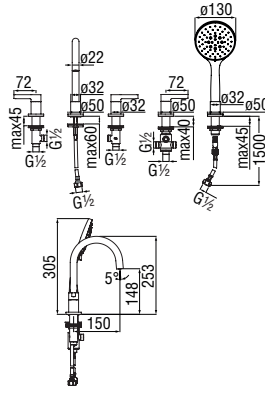

Deck-mounted 5 hole set

- Anti limescale aerator M 18,5 x 1
- 2-way deviator
- Pull-out 3-jet hand shower

Cromo polished	WEBK204/TILRCR	792,00 €
Mora matt	WEBK204/TILRBM	1.187,00 €

RVT200/5S
19,00 €

RVT200/5D
19,00 €

RAEK222/23
45,00 € - 10 pc.