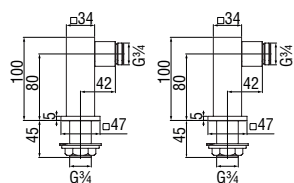

Eccentric pair

- 3/4" x 3/4" connection
- Tub fixing

Cromo polished AVOK151/QCR 240,00 €