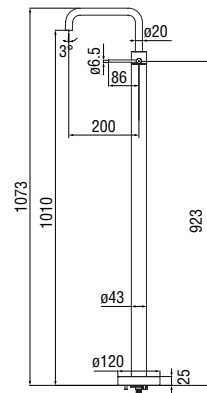

Floor standing washbasin