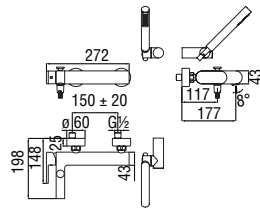

Bath

External single control mixer tap with shower set

- 50% two step cartridge for water saving
- Anti limescale aerator M 24 x 1
- Auto return deviator
- Adjustable hand shower support
- Single jet hand shower and 150 cm hose

Cromo polished	UP94110CR	550,00 €
Mora matt	UP94110BM	823,00 €

Cartridge warranty

RCR350/D
41,00 €

RAEK220/14CR
47,00 € - 10 pc.