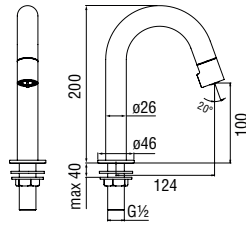

Washbasin size M

Cold water tap

- Anti limescale aerator M 21,5 x 1
- Without waste
- $\varnothing$ 3/8" stainless steel flexible pipe

Cromo polished	AQ93236CR	137,00 €
Inox brushed	AQ93236IX	206,00 €
Mora matt	AQ93236BM	206,00 €

RVT200/73
21,00 €

RAEK222/26
47,00 € - 10 pc.