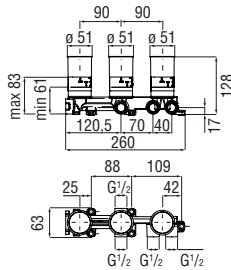

Required flush-fit part

- ø 1/2" water inlet and outlet

-	WE81200/T	351,00 €

Cartridge warranty

RCR350
41,00 €

RCR201/35FSC
41,00 €

Pair of flush-fit stop taps

- 2-way inlet
- ø 1/2" outlets