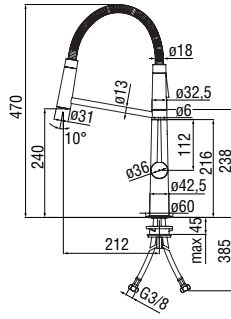

Levante

Single control

- Energy saving system with cold water side opening
- 50% two step cartridge for water saving
- 360° swivel spout
- Anti limescale aerator M 24 x 1
- Single-jet 360° adjustable hand shower with magnetic support
- $\varnothing$ 3/8" stainless steel flexible pipe

Cromo polished	MV123300CR	580,00 €
Inox brushed	MV123300IX	872,00 €
Mora matt	MV123300BM	872,00 €

Cartridge warranty

RCR280/D
41,00 €

RAEK222/27
47,00 € - 10 pc.