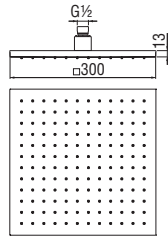

Swivel shower head (Inox)

- Dimension 300 x 300 mm
- Rain jet

Cromo polished	AD139/109CR	455,00 €

Swivel shower head (Abs)

- Dimension 300 x 300 mm
- Rain jet