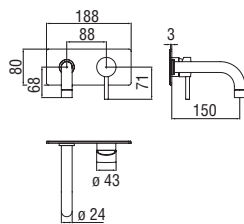

Wall-mounted single control external part

- 50% two step cartridge for water saving
- Anti limescale aerator M 22 x 1, flow rate 5 l/min
- Length of spout 150 mm
- Without waste

Cromo polished	LVO0198CR	291,00 €
Inox brushed	LVO0198IX	436,00 €
Grafite brushed PVD	LVO0198GUP	465,00 €
Mora matt	LVO0198BM	436,00 €
Neve matt	LVO0198WM	436,00 €
Miele brushed PVD	LVO0198CGP	465,00 €
Tabacco matt	LVO0198TA	465,00 €

RAEK219/67CR
79,00 € - 10 pz.

NR00212/10CR
45,00 €