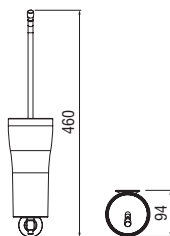

Cromo polished	ACCP42CR	195,00 €
Miele brushed PVD	ACCP42CGP	313,00 €