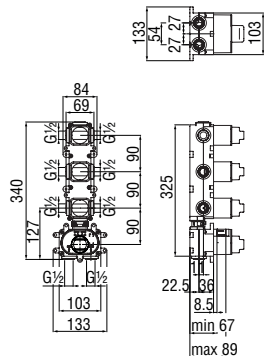

Wellbox 4 ways, required flush-fit part

- ø 1/2" water inlet and outlet
- Stop taps
- Non-return valves
- Also suitable for assembly on plasterboard

-	WE00104	378,00 €

RCR201/5
61,00 €

RCR201/28
41,00 €

RVT200/5D
19,00 €