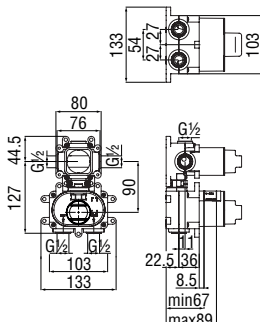

Wellbox 2 ways, required flush-fit part

- ø 1/2" water inlet and outlet
- Stop taps
- Non-return valves
- Also suitable for assembly on plasterboard

-	WE00102	226,00 €

RCR201/5
61,00 €

RCR201/28
41,00 €