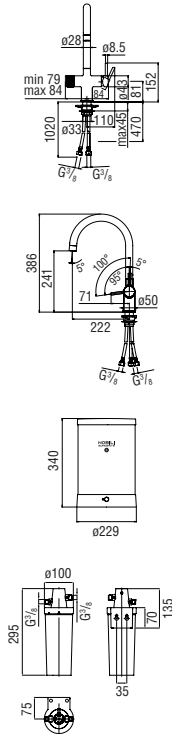

Mechanical dual-lever with 4 litre pressurised water heater system

- 50% two step cartridge for water saving
- 180° swivel spout (adaptable 120 ° or 360 °)
- Anti limescale aerator M 22 x 1
- ø 3/8" stainless steel flexible pipe
- "Child-lock" patented safety system
- "Cold Body" patented technology
- Separate dispensing channels for boiling filtered water
- EC certified 316 L stainless steel undercounter 4-litre electronic water heater
- Dispenses instant boiling water at 99 °C (up to 2.6 litres > 99 °C)
- GIOIA 5-stage filter (maximum duration 1 year or average capacity of 1,700 litres at 18 °f @ bypass level 6)
- Maximum power rating 1650 W
- Voltage 230 V (50 Hz)
- EU Schuko power supply
- 150 cm power supply cable
- Max noise level 15 dB

N.B.: variant with UK plug available with another product code
N.B.: product not intended for the French market
N.B.: we recommend the purchase of the filter capacity control litre meter (optional)

Cromo polished	LVOK133/HTCR	1.260,00 €
Inox brushed	LVOK133/HTIX	1.444,00 €
Mora matt	LVOK133/HTBM	1.444,00 €

- Cartridge warranty
- RCR350 41,00 €
- RAE219/76CR 63,00 € - 10 pc.

Mechanical dual-lever with 4 litre pressurised water heater system

- 50% two step cartridge for water saving
- 180° swivel spout (adaptable 120 ° or 360 °)
- Anti limescale aerator M 22 x 1
- ø 3/8" stainless steel flexible pipe
- "Child-lock" patented safety system
- "Cold Body" patented technology
- Separate dispensing channels for boiling filtered water
- EC certified 316 L stainless steel undercounter 4-litre electronic water heater
- Dispenses instant boiling water at 99 °C (up to 2.6 litres > 99 °C)
- GIOIA 5-stage filter (maximum duration 1 year or average capacity of 1,700 litres at 18 °f @ bypass level 6)
- Maximum power rating 1650 W
- Voltage 230 V (50 Hz)
- EU Schuko power supply
- 150 cm power supply cable
- Max noise level 15 dB

N.B.: variant with UK plug available with another product code
N.B.: product not intended for the French market
N.B.: we recommend the purchase of the filter capacity control litre meter (optional)

Cromo polished	LVOK123/HTCR	1.260,00 €
Inox brushed	LVOK123/HTIX	1.444,00 €
Mora matt	LVOK123/HTBM	1.444,00 €

- Cartridge warranty
- RCR350 41,00 €
- RAE219/76CR 63,00 € - 10 pc.