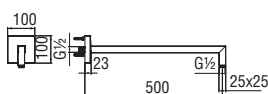

Wall arm

· Length 500 mm
· Support mounting

Cromo polished	AD138/54CR	239,00 €