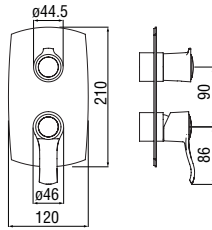

2-3-ways flush-fit single control external part

- 50% two step cartridge for water saving
- Invisible o-ring resistance
- Waterproof wall fixing

Cromo polished

WE81102/SICR

436,00 €