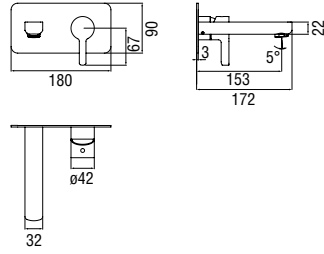

Wall-mounted single control external part

- 50% two step cartridge for water saving
- Anti limescale aerator M 24 x 1
- Length of spout 170 mm
- Without waste

Cromo polished	LR116198CR	296,00 €
Mora matt	LR116198BM	444,00 €

- RAEK220/37CR
  49,00 € - 10 pz.
- NR00212/10CR
  45,00 €