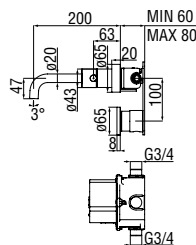

Infrared wall-mounted control

- Anti limescale aerator M 18 x 1, flow rate 5 l/min
- Length of spout 200 mm
- Battery powered
- Without waste

Cromo polished	IRVE125198/ICR	985,00 €
Inox brushed	IRVE125198/IIIX	1.476,00 €
Grafite brushed PVD	IRVE125198/IGUP	1.574,00 €
Miele brushed PVD	IRVE125198/ICGP	1.574,00 €
Caffè brushed	IRVE125198/ISB	1.574,00 €
Tramonto polished PVD	IRVE125198/IRCP	1.574,00 €
Tabacco matt	IRVE125198/ITA	1.574,00 €

Cartridge warranty   RCR2020 43,00 €   RAEK222/125 19,00 €   NR00212/33 43,00 €