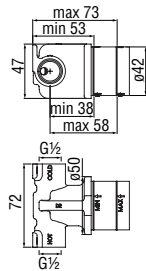

Allbox, required flush-fit part

- ø 1/2" hot and cold water inlet

-	WE00600	112,00 €