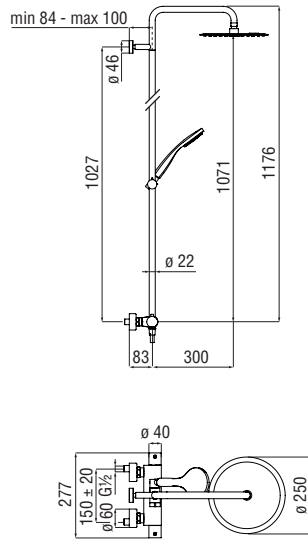

External thermostatic mixer with cuttable ramp

- 38° C safety cut-out
- Non-return valves
- Swivel shower head ø 250 mm thick 2 mm
- Sliding swivel hand shower support
- Single jet hand shower and 150 cm hose
- Compatible with shelf AV00141/5

Cromo polished TG85430/20CR 550,00 €

RCR201/5
61,00 €

RCR201/70
41,00 €