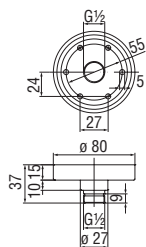

Ceiling arm
· Length 25 mm

Cromo polished   AD138/20CR   166,00 €