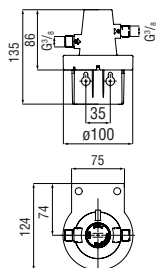

Spare filter support bracket

- Compatible with GIOIA filter

- RVR93094/CLA 105,00 €