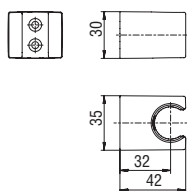

Shower head support (Abs)

· Fixed

Cromo polished   AD147/24CR   16,00 €

Shower head support

· Adjustable