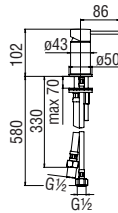

Cromo polished	WE00110/9VECR	234,00 €
Inox brushed	WE00110/9VEIX	351,00 €
Grafite brushed PVD	WE00110/9VEGUP	374,00 €
Miele brushed PVD	WE00110/9VECGP	374,00 €
Caffè brushed	WE00110/9VESB	374,00 €
Tramonto polished PVD	WE00110/9VERCP	374,00 €
Tabacco matt	WE00110/9VETA	374,00 €

Cartridge warranty

RCR350
41,00 €

Single control mixer

- 50% two step cartridge for water saving
- 2-way inlet