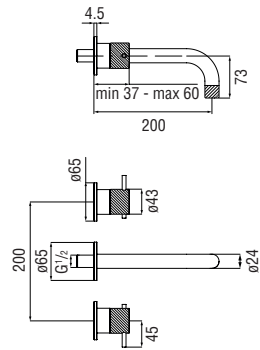

Wall mounted 3 hole set with long spout external part

- Anti limescale aerator M 22 x 1, flow rate 5 l/min
- Length of spout 200 mm
- Without waste

Cromo polished	RS131298/IECR	471,00 €
Inox brushed	RS131298/IEIX	708,00 €
Grafite brushed PVD	RS131298/IEGUP	754,00 €
Miele brushed PVD	RS131298/IECGP	754,00 €
Tabacco matt	RS131298/IEITA	754,00 €

RVT200/5D
19,00 €

RVT200/5S
19,00 €

RAE220/67CR
24,00 € - 1 pz.

NR00212/35
86,00 €