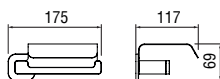

Cromo polished   ACLP30/COCR   198,00 €

Brush holder

· Free-standing