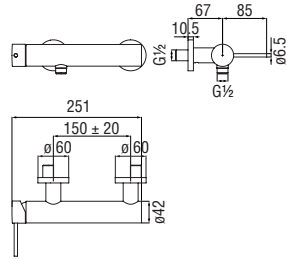

External single control

- 50% two step cartridge for water saving
- ø 1/2" outlet

Cromo polished	VE125130CR	286,00 €
Inox brushed	VE125130IX	428,00 €
Grafite brushed PVD	VE125130GUP	457,00 €
Miele brushed PVD	VE125130CGP	457,00 €
Caffè brushed	VE125130SB	457,00 €
Tramonto polished PVD	VE125130RCP	457,00 €
Tabacco matt	VE125130TA	457,00 €

Cartridge warranty

RCR350
41,00 €