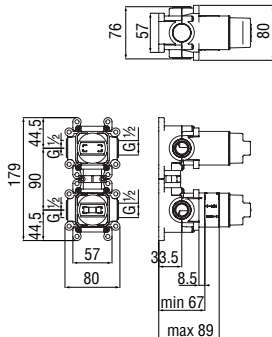

Techbox 2 ways, required flush-fit part

- 2 ways ceramic diverter
- $\varnothing$ 1/2" water inlet and outlet
- Also suitable for assembly on plasterboard

-	WE81102	168,00 €

Cartridge warranty	RCR350 41,00 €	RCR201/35FSC 41,00 €	NR00212/30 89,00 €