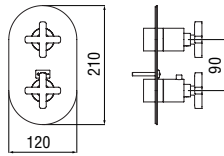

1-way flush-fit thermostatic external part

- 38° C safety cut-out
- Vertical or horizontal assembly

Cromo polished	LR116101CR	486,00 €
Grafite brushed PVD	LR116101GUP	817,00 €
Mora matt	LR116101BM	767,00 €

NR00008
36,00 €

Wellbox 1 way, required flush-fit part

- ø 1/2" water inlet and outlet
- Stop taps
- Non-return valves
- Also suitable for assembly on plasterboard