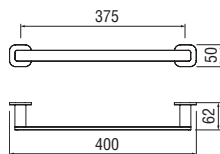

Towel holder
· Wall-mounted

Cromo polished   ACLP20/400CR   145,00 €