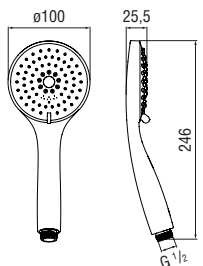

3-jet shower head (Abs)

· ø 1/2" connection

Cromo polished	AD142/202CR	49,00 €
Mora matt	AD142/202BM	72,00 €