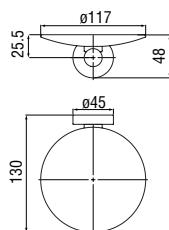

Soap holder

· Wall-mounted

Cromo polished	ACPL02CR	110,00 €
Inox brushed	ACPL02IX	166,00 €
Grafite brushed PVD	ACPL02GUP	175,00 €
Mora matt	ACPL02BM	166,00 €
Neve matt	ACPL02WM	166,00 €
Miele brushed PVD	ACPL02CGP	175,00 €
Caffè brushed	ACPL02SB	175,00 €
Tramonto polished PVD	ACPL02RCP	175,00 €
Tabacco matt	ACPL02TA	175,00 €