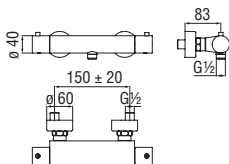

Tago

External thermostatic mixer

- 38° C safety cut-out
- Non-return valves
- ø 1/2" outlet

Cromo polished	TG85330CR	235,00 €
Inox brushed	TG85330IX	352,00 €
Mora matt	TG85330BM	352,00 €

RCR201/6
61,00 €

RVT200/26
19,00 €