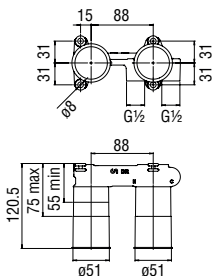

Allbox, required flush-fit part

- ø 1/2" hot and cold water inlet
- ø 1/2" outlet

-	WE00198	131,00 €

- Cartridge warranty
- RCR350 41,00 €