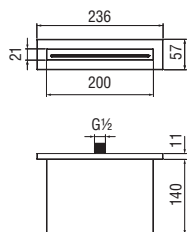

Wall mounted spout (Inox)

- Cascade jet

Cromo polished	AV00156/9CR	551,00 €
Inox brushed	AV00156/9IX	826,00 €
Grafite brushed PVD	AV00156/9GUP	882,00 €
Mora matt	AV00156/9BM	826,00 €
Neve matt	AV00156/9WM	826,00 €
Miele brushed PVD	AV00156/9CGP	882,00 €
Caffè brushed	AV00156/9SB	882,00 €
Tramonto polished PVD	AV00156/9RCP	882,00 €
Tabacco matt	AV00156/9TA	882,00 €

Wall mounted spout (Inox)

- Cascade jet