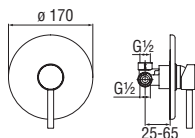

Cromo polished	LVO0108CR	174,00 €
Inox brushed	LVO0108IX	274,00 €
Grafite brushed PVD	LVO0108GUP	293,00 €
Mora matt	LVO0108BM	274,00 €
Neve matt	LVO0108WM	274,00 €
Miele brushed PVD	LVO0108CGP	293,00 €
Tabacco matt	LVO0108TA	293,00 €

Cartridge warranty
 RCR350
41,00 €
 NR00212/10CR
45,00 €