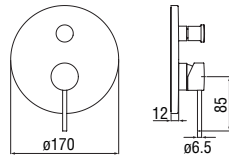

2-ways flush-fit single control external part

- 50% two step cartridge for water saving
- Auto return deviator
- Invisible o-ring resistance, waterproof wall fixing

Cromo polished	VE125100/ECR	254,00 €
Inox brushed	VE125100/EIX	382,00 €
Grafite brushed PVD	VE125100/EGUP	408,00 €
Miele brushed PVD	VE125100/ECGP	408,00 €
Caffè brushed	VE125100/ESB	408,00 €
Tramonto polished PVD	VE125100/ERCP	408,00 €
Tabacco matt	VE125100/ETA	408,00 €

NR00212/13CR
60,00 €