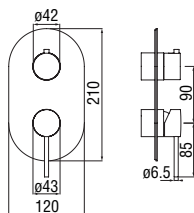

2-3-ways flush-fit single control external part

- 50% two step cartridge for water saving
- Invisible o-ring resistance, waterproof wall fixing

Cromo polished	WE81102/VECR	434,00 €
Inox brushed	WE81102/VEIX	655,00 €
Grafite brushed PVD	WE81102/VEGUP	693,00 €
Miele brushed PVD	WE81102/VECGP	693,00 €
Caffè brushed	WE81102/VESB	693,00 €
Tramonto polished PVD	WE81102/VERCP	700,00 €
Tabacco matt	WE81102/VETA	693,00 €