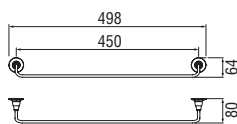

Towel holder

- Wall-mounted

Cromo polished	ACCP20/300CR	147,00 €
Miele brushed PVD	ACCP20/300CGP	235,00 €

Towel holder

- Wall-mounted

Cromo polished	ACCP20/450CR	153,00 €
Miele brushed PVD	ACCP20/450CGP	246,00 €