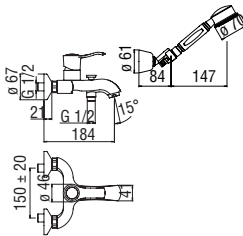

External single control mixer tap with shower set

- 50% two step cartridge for water saving
- Anti limescale aerator M 28 x 1
- Auto return deviator
- Adjustable hand shower support
- Single jet hand shower and 150 cm hose

Cromo polished SI98110CR 795,00 €

Cartridge warranty

RCR360/D 41,00 €

RAEK219/41CR 49,00 € - 5 pc.