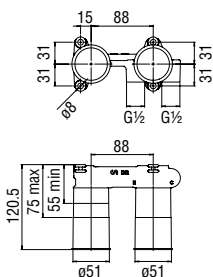

Allbox, required flush-fit part

- ø 1/2" hot and cold water inlet
- ø 1/2" outlet

-	WE00198	131,00 €

- Cartridge warranty
- RCR350 41,00 €