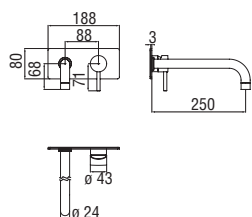

Cromo polished	LVO0198/2CR	355,00 €
Inox brushed	LVO0198/2IX	531,00 €
Grafite brushed PVD	LVO0198/2GUP	557,00 €
Mora matt	LVO0198/2BM	531,00 €
Neve matt	LVO0198/2WM	531,00 €
Miele brushed PVD	LVO0198/2CGP	557,00 €
Tabacco matt	LVO0198/2TA	557,00 €

RAEK219/67CR 79,00 € - 10 pz.
NR00212/10CR 45,00 €