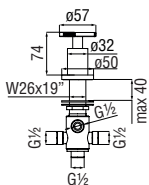

Deviators

2-ways deviator

· ø 1/2" outlets

Cromo polished	SO130170CR	293,00 €
Inox brushed	SO130170IX	440,00 €
Grafite brushed PVD	SO130170GUP	469,00 €
Caffè brushed	SO130170SB	469,00 €
Tabacco matt	SO130170TA	469,00 €

2-ways deviator

· ø 1/2" outlets