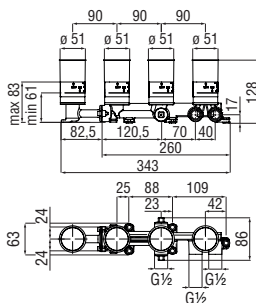

Required flush-fit part

- ø 1/2" water inlet and outlet

-	WE81201/T	410,00 €

- Cartridge warranty 41,00 €
- RCR350 41,00 €
- RCR201/35FSC 41,00 €