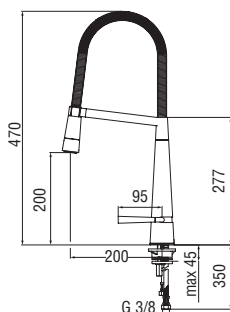

Single control

- Energy saving system with cold water side opening
- 360° swivel spout
- Adjustable 2-jet hand shower
- $\varnothing$ 3/8" stainless steel flexible pipe

Cromo polished	LK00300CR	473,00 €

Cartridge warranty

RCR2020
43,00 €