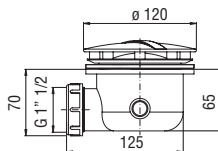

Cromo polished AV00111/11CR 28,00 €