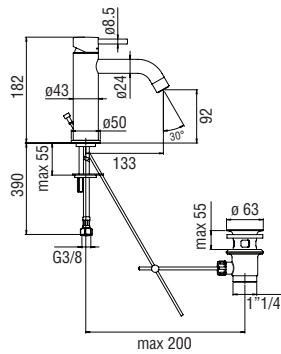

Single control

- 50% two step cartridge for water saving
- Anti limescale aerator M 22 x 1, flow rate 5 l/min
- 1 1/4" waste with patented SNAP system
- ø 3/8" stainless steel flexible pipe

Cromo polished	LV00118/15CR	265,00 €
Inox brushed	LV00118/15IX	398,00 €
Grafite brushed PVD	LV00118/15GUP	424,00 €
Mora matt	LV00118/15BM	398,00 €
Neve matt	LV00118/15WM	398,00 €
Miele brushed PVD	LV00118/15CGP	424,00 €
Tabacco matt	LV00118/15TA	424,00 €

Cartridge warranty

RCR280/D
41,00 €

RAEK219/67CR
79,00 € - 10 pc.