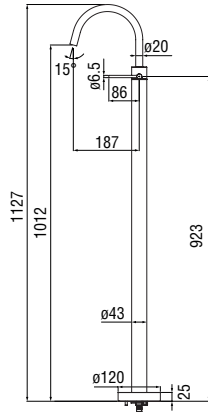

Cartridge
warranty

RCR2020
43,00 €

RAEK222/125
19,00 €

Required flush-fit part

- ø 1/2" hot and cold water inlet

- WE77250 306,00 €

Single control

- Energy saving system with cold water side opening
- Anti limescale aerator M 18 x 1, flow rate 5 l/min
- Swivel spout
- Without waste