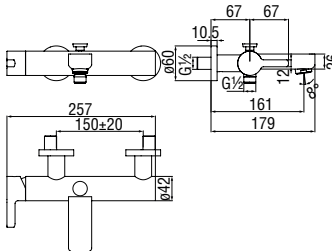

External single control

- 50% two step cartridge for water saving
- Anti limescale aerator M 28 x 1
- Auto return deviator
- ø 1/2" outlet

Cromo polished	LR116110/1CR	401,00 €
Mora matt	LR116110/1BM	585,00 €

- Cartridge warranty
- RCR350 41,00 €
- RAEK220/14CR 47,00 € - 10 pc.