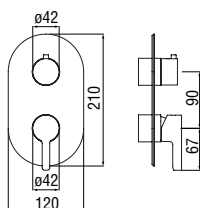

2-3-ways flush-fit single control external part

- 50% two step cartridge for water saving
- Invisible o-ring resistance
- Waterproof wall fixing

Cromo polished	WE81102/LRCR	434,00 €
Mora matt	WE81102/LRBM	649,00 €