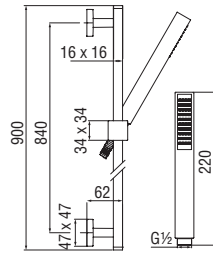

Wall rail

- Sliding swivel hand shower support
- Single jet hand shower and 150 cm hose

Cromo polished	AD140/21CR	320,00 €
Inox brushed	AD140/21IX	480,00 €
Mora matt	AD140/21BM	480,00 €