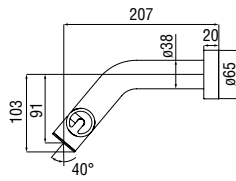

Wall-mounted single control external part

- Energy saving system with cold water side opening
- Anti limescale aerator M 18,5 x 1, flow rate 5 l/min
- Length of spout 200 mm
- Without waste

Cromo polished	SO130198CR	357,00 €
Inox brushed	SO130198IX	536,00 €
Grafite brushed PVD	SO130198GUP	560,00 €
Caffè brushed	SO130198SB	560,00 €
Tabacco matt	SO130198TA	560,00 €

Cartridge warranty

RCR2020
43,00 €

RAEK222/44
64,00 € - 10 pz.

NR00212/25
45,00 €