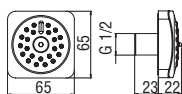

Cromo polished WE00139/80CR 166,00 €

Flush-fit bodyjet

· Adjustable rain jet