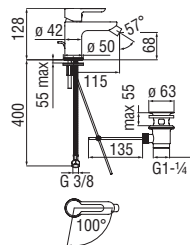

Cromo polished	ABH87119/1CR	106,00 €
Mora matt	ABH87119/1BM	144,00 €

Cartridge warranty

RCR350/ECO
50,00 €

RAE219/28CR
23,00 € - 1 pc.

Energy and water saving single control

- Energy saving system with cold water side opening
- Anti limescale aerator M 16,5 x 1, flow rate 5 l/min
- Swivel jet
- 1 1/4" PVC waste
- ø 3/8" stainless steel flexible pipe