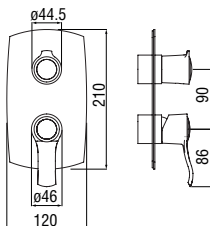

Sofi external part

2-3-ways flush-fit single control external part

- 50% two step cartridge for water saving
- Invisible o-ring resistance
- Waterproof wall fixing

Cromo polished	WE81102/SICR	436,00 €