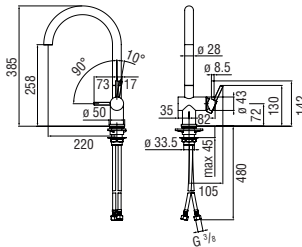

Single control

- 50% two step cartridge for water saving
- 360° swivel spout
- Anti limescale aerator M 24 x 1
- $\varnothing$ 3/8" stainless steel flexible pipe

Cromo polished	BR00233CR	249,00 €
Inox brushed	BR00233IX	373,00 €
Mora matt	BR00233BM	336,00 €

Cartridge warranty

RCR350
41,00 €

RAEK220/32CR
47,00 € - 10 pc.