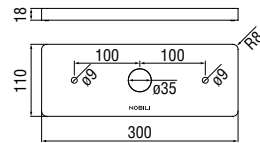

- ESP233/23 62,00 €

Free-standing display unit for free-standing column

· Taps not included