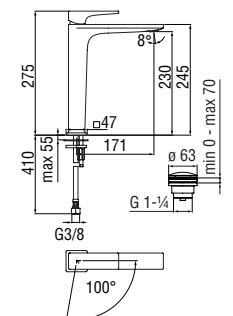

Cromo polished	SEE124148/3CR	227,00 €
Inox brushed	SEE124148/3IX	340,00 €
Mora matt	SEE124148/3BM	340,00 €

Cartridge
warranty

RCR280/DECO
53,00 €

RAEK222/40
59,00 € - 10 pc.

Washbasin size L

Energy saving single control washbowl mixer tap