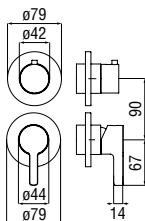

2-3-ways flush-fit single control external part

- 50% two step cartridge for water saving
- Invisible o-ring resistance
- Waterproof wall fixing

Cromo polished	WE81102/1LRCR	434,00 €
Mora matt	WE81102/1LRBM	649,00 €