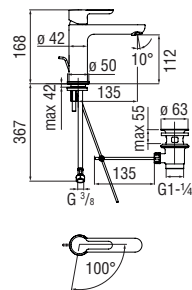

Energy and water saving single control

- Energy saving system with cold water side opening
- Anti limescale aerator M 24 x 1, flow rate 5 l/min
- 1 1/4" waste with patented SNAP system
- $\varnothing$ 3/8" stainless steel flexible pipe

Cromo polished	ABH87148/1CR	146,00 €
Mora matt	ABH87148/1BM	219,00 €

Cartridge warranty

RCR350/ECO
50,00 €

RAEK219/23CR
64,00 € - 10 pc.