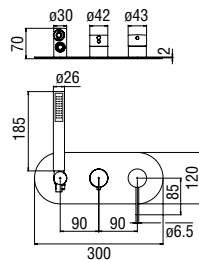

2-ways flush-fit single control external part

- 50% two step cartridge for water saving
- Single jet hand shower and 150 cm hose
- 2-way deviator
- Free match for the second way

Cromo polished	WESK100/VECR	466,00 €
Inox brushed	WESK100/VEIX	684,00 €
Grafite brushed PVD	WESK100/VEGUP	722,00 €
Miele brushed PVD	WESK100/VECGP	722,00 €
Caffè brushed	WESK100/VESB	722,00 €
Tramonto polished PVD	WESK100/VERCP	730,00 €
Tabacco matt	WESK100/VETA	722,00 €

NR00212/22CR
89,00 €