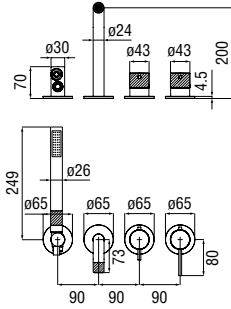

2-ways flush-fit single control external part

- 50% two step cartridge for water saving
- 2-way deviator
- Anti limescale aerator M 22 x 1
- Single jet hand shower and 150 cm hose

Cromo polished	WEBK110/91RSCR	790,00 €
Inox brushed	WEBK110/91RSIX	1.184,00 €
Grafite brushed PVD	WEBK110/91RSGUP	1.263,00 €
Miele brushed PVD	WEBK110/91RSCGP	1.263,00 €
Tabacco matt	WEBK110/91RSTA	1.263,00 €

RAE220/68CR
24,00 € - 1 pz.

NR00212/36CR
100,00 €