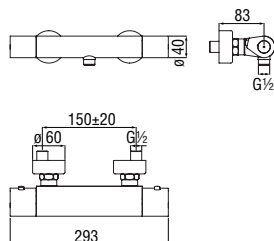

Seven

External thermostatic mixer

- 38° C safety cut-out
- Non-return valves
- ø 1/2" outlet

Cromo polished	SE124030CR	236,00 €
Inox brushed	SE124030IX	355,00 €
Mora matt	SE124030BM	355,00 €

RCR201/6
61,00 €

RVT200/26
19,00 €