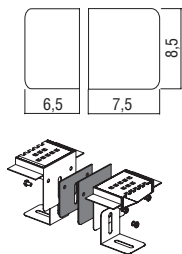

Fixing kit

· For flush fit part

- AVCDR01 43,00 €

Pre-cut isolation membrane