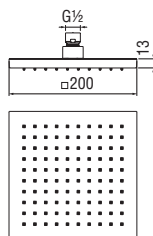

Swivel shower head (Inox)

- Thick 2 mm
- Dimension 250 x 250 mm
- Rain jet
- Anti limescale system

Cromo polished	AD139/134CR	172,00 €
Mora matt	AD139/134BM	258,00 €

Swivel shower head (Brass)

- Dimension 200 x 200 mm
- Rain jet