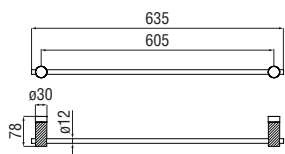

Cromo polished	ACRS20/LCR	316,00 €
Inox brushed	ACRS20/LIX	475,00 €
Grafite brushed PVD	ACRS20/LGUP	569,00 €
Miele brushed PVD	ACRS20/LCGP	569,00 €
Tabacco matt	ACRS20/LTA	569,00 €

Hanger

- Wall-mounted

Cromo polished	ACRS50CR	93,00 €
Inox brushed	ACRS50IX	141,00 €
Grafite brushed PVD	ACRS50GUP	168,00 €
Miele brushed PVD	ACRS50CGP	168,00 €
Tabacco matt	ACRS50TA	168,00 €