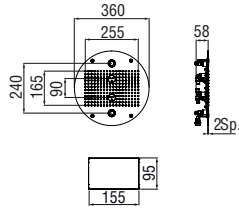

Flush-fit shower head with chromotherapy (Inox)

- Dimension $\varnothing$ 360 mm
- 2-way inlet
- Rain jet
- Atomised jet
- 2 LED lights
- Transformer and control keyboard included

Cromo polished AD139/90CR 2.940,00 €