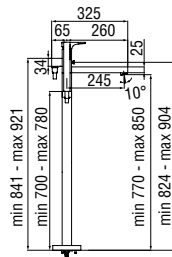

Floor tub

2-way single control external part

- 50% two step cartridge for water saving
- Anti limescale aerator M 28 x 1
- Auto return deviator
- Fixed hand shower support
- Single jet hand shower and 150 cm hose

Cromo polished	WE00180/SECR	1.650,00 €
Inox brushed	WE00180/SEIX	2.419,00 €
Mora matt	WE00180/SEBM	2.419,00 €

Cartridge warranty

RCR350
41,00 €

RAEK219/41CR
49,00 € - 5 pz.