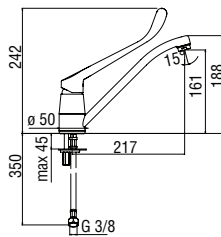

Single control mixer tap with clinical lever

- 360° swivel spout
- Anti limescale aerator M 24 x 1
- ø 3/8" stainless steel flexible pipe

Cromo polished ASRD123/1CCR 163,00 €

Cartridge warranty

RCR360/DCL
41,00 €

RAEK220/32CR
47,00 € - 10 pc.