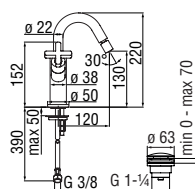

- ø 1/2" hot and cold water inlet
- ø 1/2" outlet

-	WE00298	137,00 €
---	---------	----------

Dual control

- Anti limescale aerator M 18,5 x 1, flow rate 5 l/min
- Swivel spout
- Swivel jet
- 1 1/4" push waste
- ø 3/8" stainless steel flexible pipe