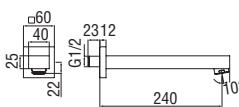

Cromo polished	AV00158/38CR	189,00 €
Inox brushed	AV00158/38IX	282,00 €
Mora matt	AV00158/38BM	282,00 €

RAEK219/41CR
49,00 € - 5 pc.