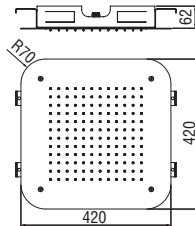

Cromo polished	AD139/103CR	1.414,00 €

2-ways flush-fit shower head (Inox)

- Dimensions 500 x 500 mm
- Rain jet, cascade jet