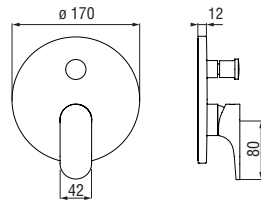

2-ways flush-fit single control external part

- 50% two step cartridge for water saving
- Auto return deviator

Cromo polished	YO126100/ECR	146,00 €
Mora matt	YO126100/EBM	229,00 €

NR00212/13CR
60,00 €