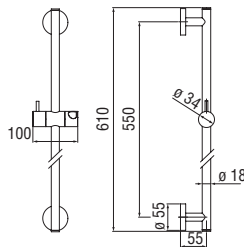

Shower head support (Abs)

· Fixed

Cromo polished	AD147/9CR	6,00 €

Shower head support

· Sliding swivel hand shower support

Cromo polished	AD140/51RCR	79,00 €
Inox brushed	AD140/51RIX	119,00 €
Grafite brushed PVD	AD140/51RGUP	142,00 €
Mora matt	AD140/51RBM	119,00 €
Neve matt	AD140/51RWM	119,00 €
Miele brushed PVD	AD140/51RCGP	142,00 €
Caffè brushed	AD140/51RSB	142,00 €
Tramonto polished PVD	AD140/51RRCP	142,00 €
Tabacco matt	AD140/51RTA	142,00 €

Shower head support

· Sliding swivel hand shower support