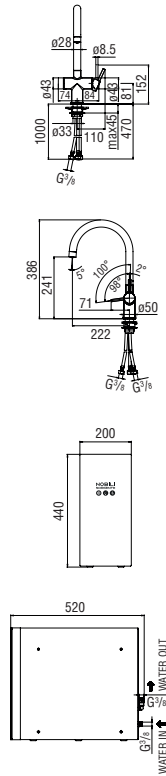

*Single compatible filter available for purchase from Nobile or distributors

N.B.: variant with UK plug available with another product code
N.B.: minimum installation requirements L 30 x D 55 x H 49 cm (subject to proper cabinet ventilation)

N.B.: product not intended for the French market

The Apple and Apple Store trademarks are the sole property of Apple Inc., registered trademark. Apple is not responsible for the operation of this device, nor for its compatibility with it and/or with regulating safety standards.

Cromo polished	LVOK133/AIOCR	3.990,00 €
Inox brushed	LVOK133/AIOIX	4.200,00 €
Mora matt	LVOK133/AIOBM	4.200,00 €
Ambra brushed PVD	LVOK133/AIOGTP	4.358,00 €

∞
Cartridge warranty

RCR350
41,00 €

RAE219/76CR
63,00 € - 10 pc.