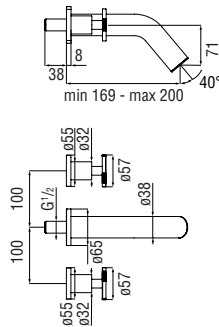

Wall mounted 3 hole set external part

- Anti limescale aerator M 18,5 x 1, flow rate 5 l/min
- Length of spout 200 mm
- Without waste

Cromo polished	SO130298/ECR	402,00 €
Inox brushed	SO130298/EIX	592,00 €
Grafite brushed PVD	SO130298/EGUP	631,00 €
Caffè brushed	SO130298/ESB	631,00 €
Tabacco matt	SO130298/ETA	631,00 €

RVT200/5S
19,00 €

RVT200/5D
19,00 €

RAEK222/44
64,00 € - 10 pz.

NR00212/28
43,00 €