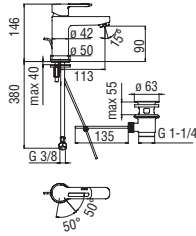

Energy and water saving single control

- Energy saving system with cold water side opening
- Anti limescale aerator M 24 x 1, flow rate 5 l/min
- 1 1/4" waste with patented SNAP system
- ø 3/8" stainless steel flexible pipe

Cromo polished RDH00118/1CR 146,00 €

Cartridge warranty

RCR350/ECO 50,00 €

RAEK219/23CR 64,00 € - 10 pc.