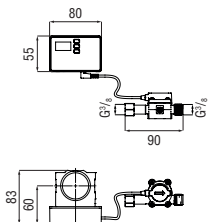

Spare filter capacity control litre meter

- Batteries not included

- RVR93096/CLA 208,00 €