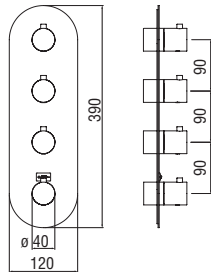

4-ways flush-fit thermostatic external part

- 38° C safety cut-out
- Vertical or horizontal assembly

Cromo polished	WE00104/TCR	899,00 €
Inox brushed	WE00104/TIX	1.414,00 €
Grafite brushed PVD	WE00104/TGUP	1.508,00 €
Mora matt	WE00104/TBM	1.414,00 €
Neve matt	WE00104/TWM	1.414,00 €
Miele brushed PVD	WE00104/TCGP	1.508,00 €
Tabacco matt	WE00104/TTA	1.436,00 €

NR00008
36,00 €