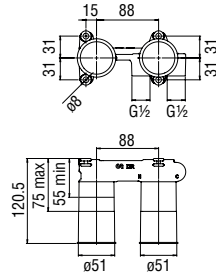

Allbox, required flush-fit part

- ø 1/2" hot and cold water inlet
- ø 1/2" outlet

-	WE00198	131,00 €

- Cartridge warranty
- RCR350
  41,00 €