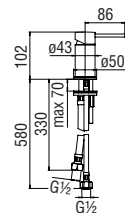

RAEK222/125
19,00 €

Single control mixer

- 50% two step cartridge for water saving
- 2-way inlet

Cromo polished	WE00110/9VECR	234,00 €
Inox brushed	WE00110/9VEIX	351,00 €
Grafite brushed PVD	WE00110/9VEGUP	374,00 €
Miele brushed PVD	WE00110/9VECGP	374,00 €
Caffè brushed	WE00110/9VESB	374,00 €
Tramonto polished PVD	WE00110/9VERCP	374,00 €
Tabacco matt	WE00110/9VETA	374,00 €