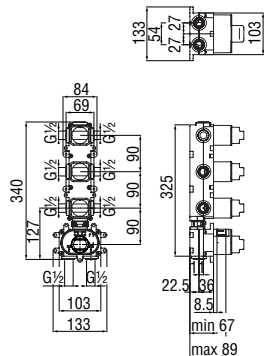

Wellbox 4 ways, required flush-fit part

- ø 1/2" water inlet and outlet
- Stop taps
- Non-return valves
- Also suitable for assembly on plasterboard

-	WE00104	378,00 €

RCR201/5
61,00 €

RCR201/28
41,00 €

RVT200/5D
19,00 €