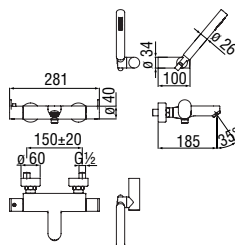

External thermostatic control with shower set

- 38° C safety cut-out
- Non-return valves
- Anti limescale aerator M 28 x 1
- 2 ways ceramic diverter
- Single jet hand shower, swivelling support and hose (150 cm)

Cromo polished	UP94010CR	377,00 €
Mora matt	UP94010BM	564,00 €

RCR201/5
61,00 €

RCR201/70
41,00 €

RAEK219/41CR
49,00 € - 5 pc.