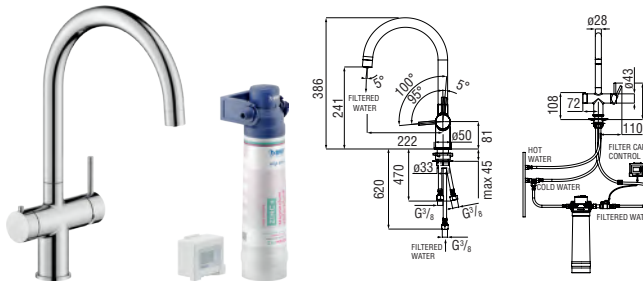

Cromo polished	LV129133/3VBCR	641,00 €
Inox brushed	LV129133/3VBIX	756,00 €
Mora matt	LV129133/3VBBM	756,00 €

Cartridge warranty	RCR350 41,00 €	RVT200/5S 19,00 €	RAEK219/77CR 63,00 € - 10 pc.

Dual-lever with filtration system

- 50% two step cartridge for water saving
- 180° swivel spout (adaptable 120 ° or 360 °)
- Dual Flow pull-out hand shower
- AQA drink Zinc + Magnesium BWT 650 litre filter (22 °f)
- Filter capacity control litre meter (batteries not included)
- ø 3/8" stainless steel flexible pipe