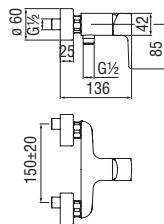

Cromo polished	VV103130CR	186,00 €
Mora matt	VV103130BM	280,00 €

Cartridge
warranty

RCR350
41,00 €

External thermostatic mixer

- 38° C safety cut-out
- Non-return valves
- ø 1/2" outlet