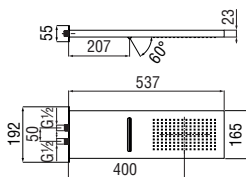

- Dimensions 537 x 165 mm
- Rain jet, cascade jet

Cromo polished	AD139/144CR	835,00 €
Inox brushed	AD139/144IX	992,00 €
Grafite brushed PVD	AD139/144GUP	1.336,00 €
Mora matt	AD139/144BM	992,00 €
Miele brushed PVD	AD139/144CGP	1.336,00 €