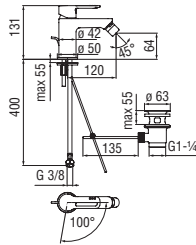

Allbox, required flush-fit part

- ø 1/2" hot and cold water inlet
- ø 1/2" outlet

- WE00198 131,00 €

Cartridge warranty

RCR350
41,00 €

Bidet

Energy and water saving single control

- Energy saving system with cold water side opening
- Anti limescale aerator M 22 x 1, flow rate 5 l/min
- Swivel jet
- 1 1/4" waste with patented SNAP system
- ø 3/8" stainless steel flexible pipe