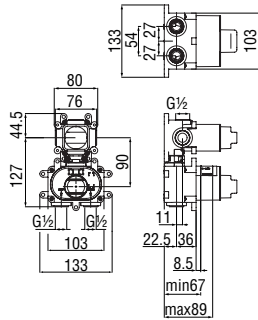

-	WE00101	175,00 €

RCR201/5
61,00 €

RVT200/5D
19,00 €

2-ways flush-fit thermostatic external part

- 38° C safety cut-out
- Vertical or horizontal assembly