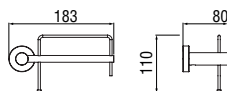

Toilet roll holder

· Wall-mounted

Cromo polished	ACPL30/DXCR	86,00 €
Inox brushed	ACPL30/DXIX	128,00 €
Grafite brushed PVD	ACPL30/DXGUP	137,00 €
Mora matt	ACPL30/DXBM	128,00 €
Neve matt	ACPL30/DXWM	128,00 €
Miele brushed PVD	ACPL30/DXCGP	137,00 €
Caffè brushed	ACPL30/DXSB	137,00 €
Tramonto polished PVD	ACPL30/DXRCP	137,00 €
Tabacco matt	ACPL30/DXTA	137,00 €