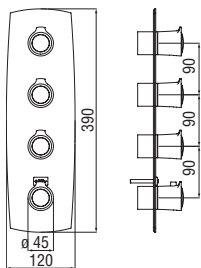

Sofi external part

3-ways flush-fit thermostatic external part

- 38° C safety cut-out
- Vertical or horizontal assembly

Cromo polished	SI98103CR	931,00 €

NR00008
36,00 €