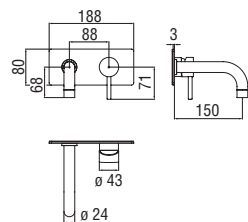

Cromo polished	LVO0198CR	291,00 €
Inox brushed	LVO0198IX	436,00 €
Grafite brushed PVD	LVO0198GUP	465,00 €
Mora matt	LVO0198BM	436,00 €
Neve matt	LVO0198WM	436,00 €
Miele brushed PVD	LVO0198CGP	465,00 €
Tabacco matt	LVO0198TA	465,00 €

RAEK219/67CR
79,00 € - 10 pc.

NR00212/10CR
45,00 €

Wall-mounted single control external part long spout

- 50% two step cartridge for water saving
- Anti limescale aerator M 22 x 1, flow rate 5 l/min
- Length of spout 200 mm
- Without waste