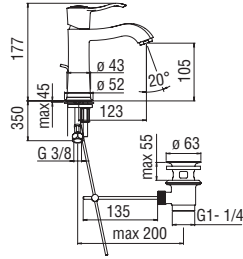

Single control

- 50% two step cartridge for water saving
- Anti limescale aerator M 24 x 1
- 1 1/4" waste with patented SNAP system
- ø 3/8" stainless steel flexible pipe

Cromo polished SI98118/1CR 308,00 €

Cartridge warranty

RCR280/D 41,00 €

RAEK220/37CR 49,00 € - 10 pc.