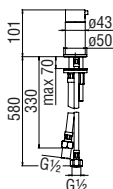

2-ways deviator

· ø 1/2" outlets

Cromo polished	WE00171/TCR	176,00 €
Inox brushed	WE00171/TIX	265,00 €
Grafite brushed PVD	WE00171/TGUP	282,00 €
Miele brushed PVD	WE00171/TCGP	282,00 €
Caffè brushed	WE00171/TSB	282,00 €
Tramonto polished PVD	WE00171/TRCP	282,00 €
Tabacco matt	WE00171/TTA	282,00 €

Cartridge
warranty

RCR201/35FSC
41,00 €

2-ways deviator

· ø 1/2" outlets