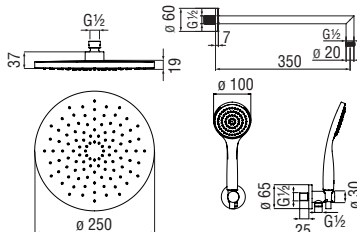

Arm, shower head and duplex

- 350 mm wall arm
- Swivel shower head ø 250 mm
- 1/2" water connection
- Teflon coated fixed hand shower support
- Single jet hand shower and 150 cm hose

Cromo polished WESK004CR 312,00 €

Mora matt WESK004BM 466,00 €