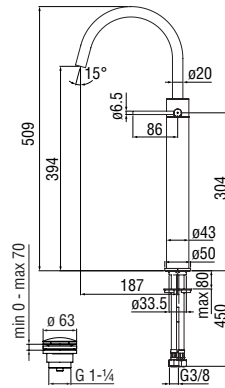

Basin single control

- Energy saving system with cold water side opening
- Anti limescale aerator M 18 x 1, flow rate 5 l/min
- Swivel spout
- 1 1/4" push waste, ø 3/8" stainless steel flexible pipe

Cromo polished	VE125148/2CR	536,00 €
Inox brushed	VE125148/2IX	788,00 €
Grafite brushed PVD	VE125148/2GUP	841,00 €
Miele brushed PVD	VE125148/2CGP	841,00 €
Caffè brushed	VE125148/2SB	841,00 €
Tramonto polished PVD	VE125148/2RCP	841,00 €
Tabacco matt	VE125148/2TA	841,00 €

Cartridge warranty

RCR2020
43,00 €

RAEK222/125
19,00 €