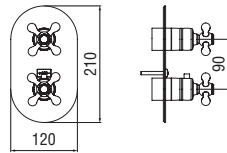

Flush-fit thermostatic mixers

1-way flush-fit thermostatic external part

- 38° C safety cut-out
- Vertical or horizontal assembly

Cromo polished	GRC5101CR	487,00 €
Miele brushed PVD	GRC5101CGP	779,00 €

NR00008
36,00 €

Wellbox 1 way, required flush-fit part

- ø 1/2" water inlet and outlet
- Stop taps
- Non-return valves
- Also suitable for assembly on plasterboard