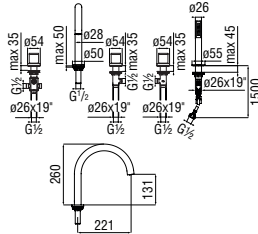

Deck-mounted

Deck-mounted 5 hole set

- Anti limescale aerator M 24 x 1
- 2-way deviator
- Pull-out single jet hand shower

Cromo polished	WEBK204/UPCR	MOD	681,00 €
Mora matt	WEBK204/UPBM	MOD	1.011,00 €

RVT200/5D
19,00 €

RVT200/5S
19,00 €

RAEK219/43CR
40,00 € - 5 pc.