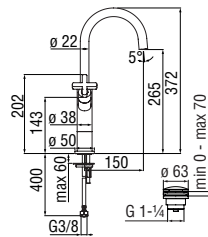

Washbasin size M

Basin single hole

- Anti limescale aerator M 18,5 x 1, flow rate 5 l/min
- Swivel spout
- 1 1/4" push waste
- ø 3/8" stainless steel flexible pipe

Cromo polished	LR116258/2CR	525,00 €
Grafite brushed PVD	LR116258/2GUP	816,00 €
Mora matt	LR116258/2BM	762,00 €

RVT200/26
19,00 €

RAEK222/44
64,00 € - 10 pc.