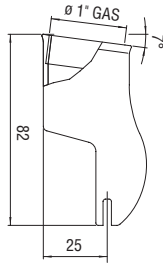

Watershed

· Delivery pipe for cast iron squat pans

Cromo polished AV00501CR 23,00 €

Watershed for urinal