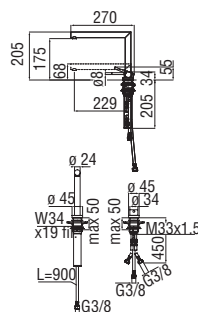

Single control mixer tap with retractable spout

- 50% two step cartridge for water saving
- 360° swivel spout
- Anti limescale aerator M 18 x 1
- ø 3/8" stainless steel flexible pipe

Cromo polished AQ93513CR 476,00 €

Inox brushed AQ93513IX 713,00 €

Cartridge warranty

RCR280/D
41,00 €

RAEK220/27CR
45,00 € - 10 pc.