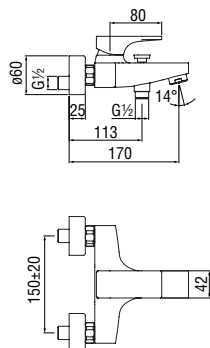

External single control

- 50% two step cartridge for water saving
- Anti limescale aerator M 28 x 1
- ø 1/2" outlet

Cromo polished	SE124110/1CR	249,00 €
Inox brushed	SE124110/1IX	375,00 €
Mora matt	SE124110/1BM	375,00 €

Cartridge warranty

RCR340
41,00 €

RAEK219/41CR
49,00 € - 5 pc.