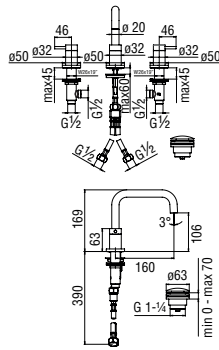

3-hole set

- Anti limescale aerator M 18 x 1, flow rate 5 l/min
- 1 1/4" push waste

Cromo polished	VE125211/2CR	510,00 €
Inox brushed	VE125211/2IX	752,00 €
Grafite brushed PVD	VE125211/2GUP	835,00 €
Miele brushed PVD	VE125211/2CGP	835,00 €
Caffè brushed	VE125211/2SB	835,00 €
Tramonto polished PVD	VE125211/2RCP	835,00 €
Tabacco matt	VE125211/2TA	835,00 €

RVT200/5D
19,00 €

RVT200/5S
19,00 €

RAEK222/125
19,00 €