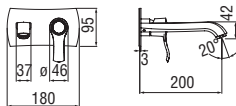

Cromo polished SI98198/1CR 373,00 €

RAEK220/37CR
49,00 € - 10 pz.

NR00212/10CR
45,00 €

Allbox, required flush-fit part

- ø 1/2" hot and cold water inlet
- ø 1/2" outlet