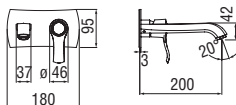

Wall-mounted single control external part long spout

- 50% two step cartridge for water saving
- Anti limescale aerator M 24 x 1
- Length of spout 200 mm
- Without waste

Cromo polished SI98198/1CR 373,00 €

RAEK220/37CR 49,00 € - 10 pc.
NR00212/10CR 45,00 €