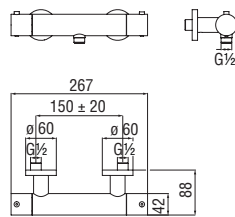

External thermostatic mixer

- 38° C safety cut-out, non-return valves
- $\varnothing$ 1/2" outlet

Cromo polished	VE125030CR	527,00 €
Inox brushed	VE125030IX	776,00 €
Grafite brushed PVD	VE125030GUP	826,00 €
Miele brushed PVD	VE125030CGP	826,00 €
Caffè brushed	VE125030SB	826,00 €
Tramonto polished PVD	VE125030RCP	826,00 €
Tabacco matt	VE125030TA	826,00 €

RCR201/56
61,00 €

RVT200/28
22,00 €