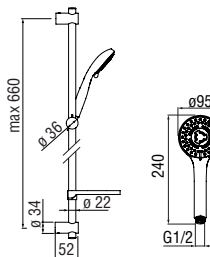

Cromo polished

AD140/62CR

84,00 €

Wall rail

- Adjustable connection
- Sliding swivel hand shower support
- 3-jet hand shower and 150 cm hose
- Adjustable and removable shelf

Cromo polished

AD140/61CR

68,00 €