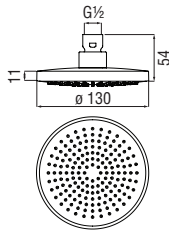

Cromo polished	AD139/140CR	137,00 €
Inox brushed	AD139/140IX	205,00 €
Grafite brushed PVD	AD139/140GUP	218,00 €
Mora matt	AD139/140BM	205,00 €
Neve matt	AD139/140WM	205,00 €
Miele brushed PVD	AD139/140CGP	218,00 €
Caffè brushed	AD139/140SB	218,00 €
Tramonto polished PVD	AD139/140RCP	218,00 €
Tabacco matt	AD139/140TA	218,00 €