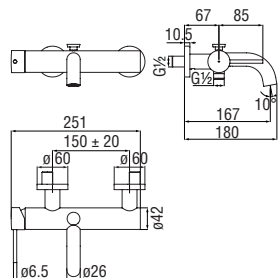

External single control

- 50% two step cartridge for water saving
- Anti limescale aerator M 24 x 1
- Auto return deviator
- ∅ 1/2" outlet

Cromo polished	VE125110/1CR	399,00 €
Inox brushed	VE125110/1IX	586,00 €
Grafite brushed PVD	VE125110/1GUP	625,00 €
Miele brushed PVD	VE125110/1CGP	625,00 €
Caffè brushed	VE125110/1SB	625,00 €
Tramonto polished PVD	VE125110/1RCP	625,00 €
Tabacco matt	VE125110/1TA	625,00 €

Cartridge warranty

RCR350 41,00 €

RAEK222/22 47,00 € - 10 pc.