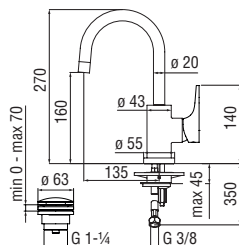

Single control

- 50% two step cartridge for water saving
- Anti limescale aerator M 22 x 1
- 360° swivel spout
- 1 1/4" push waste
- $\varnothing$ 3/8" stainless steel flexible pipe

Cromo polished	YO126338/2CR	261,00 €
Mora matt	YO126338/2BM	393,00 €

Cartridge warranty

RCR360/D
41,00 €

RAEK222/10CR
61,00 € - 10 pc.