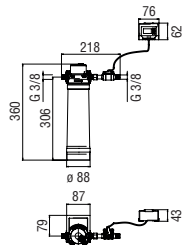

Complete spare part kit

- AQA drink Zinc + Magnesium BWT 650 litre filter (22 °f)
- Filter support bracket
- Filter capacity control litre meter (batteries not included)

RKTBWT/FIL

336,00 €