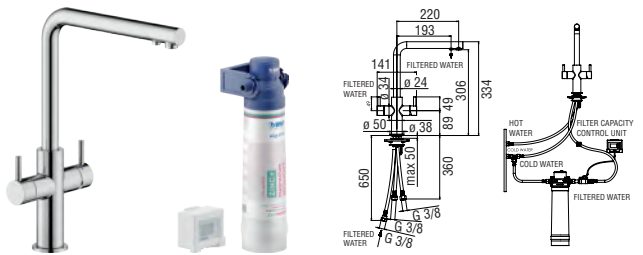

Cromo polished	AQ93823/3VBCR	641,00 €
Grafite brushed PVD	AQ93823/3VBGUP	851,00 €
Mora matt	AQ93823/3VBBM	756,00 €
Ambra brushed PVD	AQ93823/3VBGTP	851,00 €
Tabacco matt	AQ93823/3VBTA	851,00 €

Cartridge warranty	RCR280/D 41,00 €	RVT200/5S 19,00 €	RAEK220/27CR 45,00 € - 10 pc.

Dual-lever with filtration system

- 50% two step cartridge for water saving
- 180° swivel spout (adaptable 120 ° or 360 °)
- Anti limescale aerator M 22 x 1, filtered water aerator
- AQA drink Zinc + Magnesium BWT 650 litre filter (22 °f)
- Filter capacity control litre meter (batteries not included)
- ø 3/8" stainless steel flexible pipe