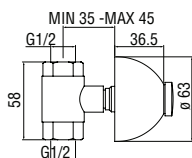

Stop tap

- 1/2" ball type with cap

Cromo polished	AV00155/3CR	28,00 €

NR00212/18
18,00 €