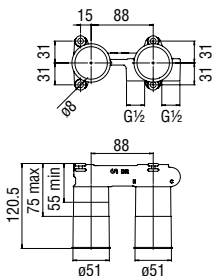

Allbox, required flush-fit part

- ø 1/2" hot and cold water inlet
- ø 1/2" outlet

-	WE00198	131,00 €

- Cartridge warranty
- RCR350 41,00 €