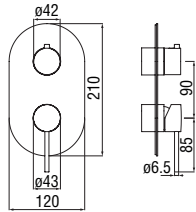

2-3-ways flush-fit single control external part

- 50% two step cartridge for water saving
- Invisible o-ring resistance, waterproof wall fixing

Cromo polished	WE81102/VECR	434,00 €
Inox brushed	WE81102/VEIX	655,00 €
Grafite brushed PVD	WE81102/VEGUP	693,00 €
Miele brushed PVD	WE81102/VEGCP	693,00 €
Caffè brushed	WE81102/VESB	693,00 €
Tramonto polished PVD	WE81102/VERCP	700,00 €
Tabacco matt	WE81102/VETA	693,00 €