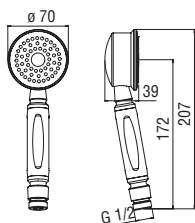

Single jet shower head (Brass)

· ø 1/2" connection

Cromo polished	AD142/153CR	179,00 €
Miele brushed PVD	AD142/153CGP	286,00 €