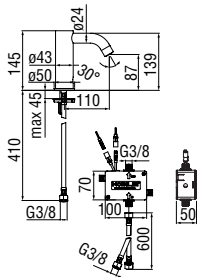

Cold water infrared control

- Anti limescale aerator M 22 x 1
- Battery powered
- Without waste
- $\varnothing$ 3/8" stainless steel flexible pipe

Cromo polished	IRLV00236CR	420,00 €

RAEK219/67CR
79,00 € - 10 pc.