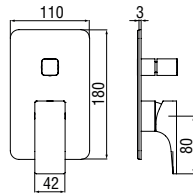

2-ways flush-fit single control external part

- 50% two step cartridge for water saving
- Auto return deviator

Cromo polished	SE124100/ECR	179,00 €
Inox brushed	SE124100/EIX	269,00 €
Mora matt	SE124100/EBM	269,00 €

NR00212/13CR
60,00 €