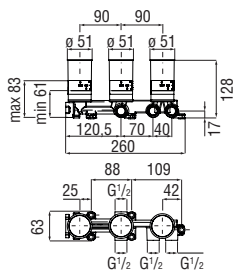

Required flush-fit part

- $\varnothing$ 1/2" water inlet and outlet

-	WE81200/T	351,00 €

Cartridge warranty

RCR350
41,00 €

RCR201/35FSC
41,00 €