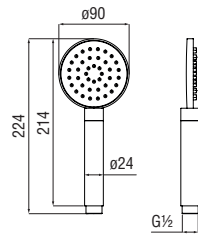

Single jet shower head (Brass)

· ø 1/2" connection

Cromo polished	AD142/199CR	201,00 €
Inox brushed	AD142/199IX	301,00 €
Grafite brushed PVD	AD142/199GUP	321,00 €
Caffè brushed	AD142/199SB	321,00 €
Tabacco matt	AD142/199TA	321,00 €