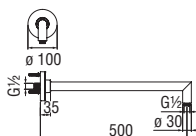

Cromo polished	AD139/12CR	254,00 €
Miele brushed PVD	AD139/12CGP	406,00 €

Shower arms

Wall arm

- Length 500 mm
- Support mounting

Cromo polished	AD138/59CR	215,00 €
----------------	------------	----------