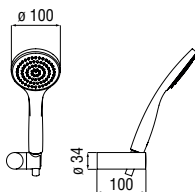

Cromo polished	AD144/8CR	90,00 €
Mora matt	AD144/8BM	135,00 €