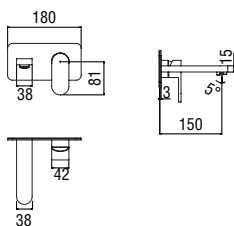

Up external part

Wall-mounted single control external part

- 50% two step cartridge for water saving
- Anti limescale aerator M 24 x 1
- Length of spout 150 mm
- Without waste

Cromo polished	UP94198CR	258,00 €
Mora matt	UP94198BM	387,00 €

- RAEK220/37CR 49,00 € - 10 pc.
- NR00212/10CR 45,00 €

Wall-mounted single control external part long spout

- 50% two step cartridge for water saving
- Anti limescale aerator M 24 x 1
- Length of spout 200 mm
- Without waste