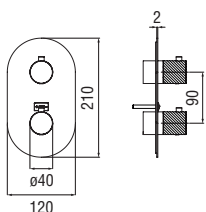

1-2-ways flush-fit thermostatic external part

- 38° C safety cut-out
- Vertical or horizontal assembly

Cromo polished	WE00101/RSCR	519,00 €
Inox brushed	WE00101/RSIX	778,00 €
Grafite brushed PVD	WE00101/RSGUP	830,00 €
Miele brushed PVD	WE00101/RSCGP	830,00 €
Tabacco matt	WE00101/RSTA	830,00 €

NR00008
36,00 €