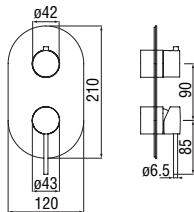

2-3-ways flush-fit single control external part

- 50% two step cartridge for water saving
- Invisible o-ring resistance, waterproof wall fixing

Cromo polished	WE81102/VECR	434,00 €
Inox brushed	WE81102/VEIX	655,00 €
Grafite brushed PVD	WE81102/VEGUP	693,00 €
Miele brushed PVD	WE81102/VECGP	693,00 €
Caffè brushed	WE81102/VESB	693,00 €
Tramonto polished PVD	WE81102/VERCP	700,00 €
Tabacco matt	WE81102/VETA	693,00 €