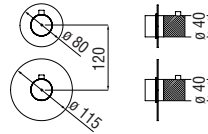

2-ways flush-fit thermostatic external part

- 38° C safety cut-out
- Vertical or horizontal assembly

Cromo polished	WE00302/RSCR	NEW	519,00 €
Inox brushed	WE00302/RSIX	NEW	778,00 €
Grafite brushed PVD	WE00302/RSGUP	NEW	830,00 €
Miele brushed PVD	WE00302/RSCGP	NEW	830,00 €
Tabacco matt	WE00302/RSTA	NEW	830,00 €

NR00008
36,00 €