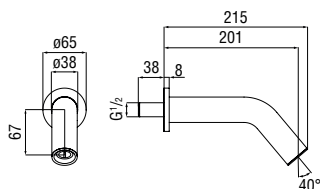

Wall mounted spout

- Anti limescale aerator M 24 x 1
- Length 200 mm

Cromo polished	AV00158/54DCR	204,00 €
Inox brushed	AV00158/54DIX	306,00 €
Grafite brushed PVD	AV00158/54DGUP	326,00 €
Caffè brushed	AV00158/54DSB	326,00 €
Tabacco matt	AV00158/54DTA	326,00 €

RAEK222/22
47,00 € - 10 pc.

Wall mounted spout

- Anti limescale aerator M 22 x 1
- Length 200 mm