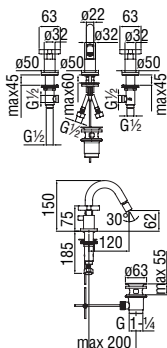

3-hole set

- Anti limescale aerator M 18,5 x 1, flow rate 5 l/min
- Swivel spout
- Swivel jet
- 1 1/4" waste with patented SNAP system
- ø 3/8" stainless steel flexible pipe

Cromo polished	LR116215/1CR	437,00 €
Grafite brushed PVD	LR116215/1GUP	679,00 €
Mora matt	LR116215/1BM	637,00 €

RVT200/10
19,00 €

RAE222/44CR
23,00 € - 10 pc.