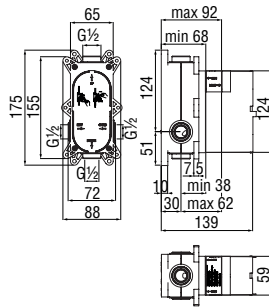

Easybox 2 ways, required flush-fit part

- ø 1/2" water inlet and outlet
- Also suitable for assembly on plasterboard

Note: RVREN1717 backflow prevention device available (optional)

-	WE81100	142,00 €

Cartridge warranty

RCR350
41,00 €

RVREN1717
35,00 €