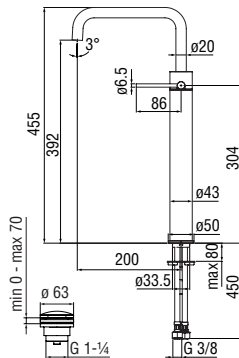

Basin single control

- Energy saving system with cold water side opening
- Anti limescale aerator M 18 x 1, flow rate 5 l/min
- Swivel spout
- 1 1/4" push waste, $\varnothing$ 3/8" stainless steel flexible pipe

Cromo polished	VE125128/2CR	536,00 €
Inox brushed	VE125128/2IX	788,00 €
Grafite brushed PVD	VE125128/2GUP	841,00 €
Miele brushed PVD	VE125128/2CGP	841,00 €
Caffè brushed	VE125128/2SB	841,00 €
Tramonto polished PVD	VE125128/2RCP	841,00 €
Tabacco matt	VE125128/2TA	841,00 €

Cartridge warranty

RCR2020
43,00 €

RAEK222/125
19,00 €