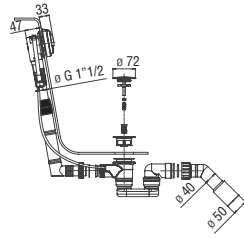

Tub column with flow

- Cascade jet
- Pushbutton operation
- 72 mm ABS terminal
- Flexible overflow pipe
- Low profile swivel syphon $\varnothing$ 40 - 50 mm

Cromo polished AV00101/51CR 160,00 €