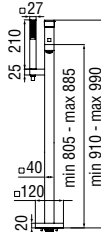

Floor tub

2-way single control external part

- 50% two step cartridge for water saving
- Anti limescale aerator M 28 x 1
- Auto return deviator
- Fixed hand shower support
- Single jet hand shower and 150 cm hose

Cromo polished	WE00180/SECR	1.650,00 €
Inox brushed	WE00180/SEIX	2.419,00 €
Mora matt	WE00180/SEBM	2.419,00 €

Cartridge warranty

RCR350
41,00 €

RAEK219/41CR
49,00 € - 5 pz.