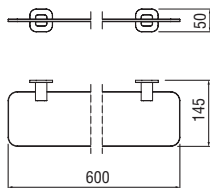

Cromo polished   ACLP70/600CR   194,00 €

Hanger

· Wall-mounted

Cromo polished   ACLP50CR   67,00 €