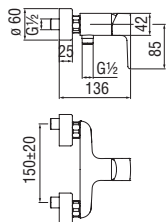

- 50% two step cartridge for water saving
- ø 1/2" outlet

Cromo polished	SE124130CR	202,00 €
Inox brushed	SE124130IX	302,00 €
Mora matt	SE124130BM	302,00 €

Cartridge warranty

RCR350
41,00 €

Acquaviva

External single control