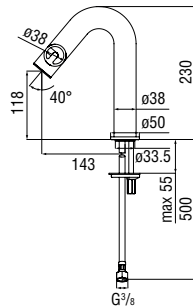

Single control

- Energy saving system with cold water side opening
- Anti limescale aerator M 18,5 x 1, flow rate 5 l/min
- Without waste
- ø 3/8" stainless steel flexible pipe

Cromo polished	SO130118/3CR	402,00 €
Inox brushed	SO130118/3IX	592,00 €
Grafite brushed PVD	SO130118/3GUP	631,00 €
Caffè brushed	SO130118/3SB	631,00 €
Tabacco matt	SO130118/3TA	631,00 €

Cartridge warranty

RCR2020
43,00 €

RAEK222/44
64,00 € - 10 pc.