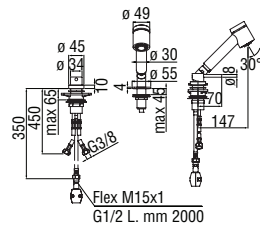

Single control with pull-out hand shower

- 50% two step cartridge for water saving
- Pull-out 2-jet hand shower
- ø 3/8" stainless steel flexible pipe

Cromo polished	AQ93660CR	301,00 €

Cartridge warranty

RCR280/D
41,00 €