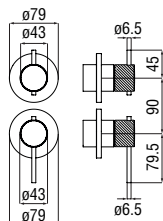

Respiro external part

2-3-ways flush-fit single control external part

- 50% two step cartridge for water saving
- Invisible o-ring resistance, waterproof wall fixing

Cromo polished	WE81102/1RSCR	519,00 €
Inox brushed	WE81102/1RSIX	778,00 €
Grafite brushed PVD	WE81102/1RSGUP	830,00 €
Miele brushed PVD	WE81102/1RSCGP	830,00 €
Tabacco matt	WE81102/1RSTA	830,00 €