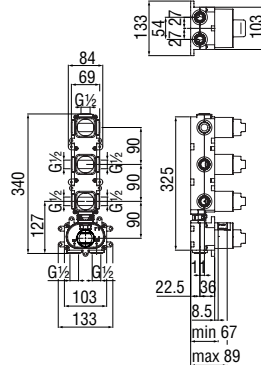

Wellbox 3 ways, required flush-fit part

- ø 1/2" water inlet and outlet
- Stop taps
- Non-return valves
- Also suitable for assembly on plasterboard

- WE00103 334,00 €

RCR201/5
61,00 €

RVT200/5D
19,00 €