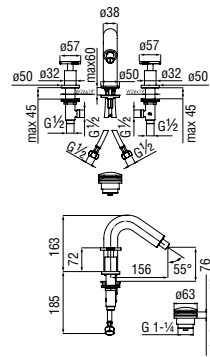

3-hole set

- Anti limescale aerator M 18,5 x 1, flow rate 5 l/min
- Swivel jet
- 1 1/4" push waste

Cromo polished	SO130215/2CR	551,00 €
Inox brushed	SO130215/2IX	827,00 €
Grafite brushed PVD	SO130215/2GUP	882,00 €
Caffè brushed	SO130215/2SB	882,00 €
Tabacco matt	SO130215/2TA	882,00 €

RVT200/5S
19,00 €

RVT200/5D
19,00 €

RAE222/44CR
23,00 € - 10 pc.