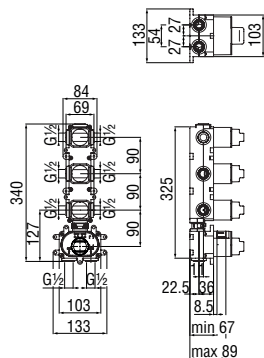

Wellbox 4 ways, required flush-fit part

- ø 1/2" water inlet and outlet
- Stop taps
- Non-return valves
- Also suitable for assembly on plasterboard

-	WE00104	378,00 €

RCR201/5
61,00 €

RCR201/28
41,00 €

RVT200/5D
19,00 €