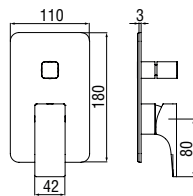

Seven external part

2-ways flush-fit single control external part

- 50% two step cartridge for water saving
- Auto return deviator

Cromo polished	SE124100/ECR	179,00 €
Inox brushed	SE124100/EIX	269,00 €
Mora matt	SE124100/EBM	269,00 €

NR00212/13CR
60,00 €