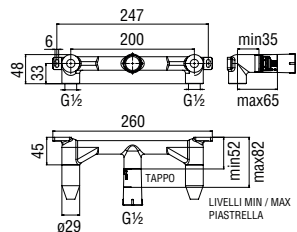

Flush fit part

Allbox, required flush-fit part

- ø 1/2" hot and cold water inlet
- ø 1/2" outlet

WE00298

137,00 €