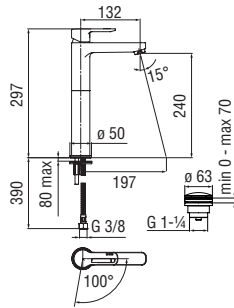

Energy and water saving basin single control

- Energy saving system with cold water side opening
- Anti limescale aerator M 24 x 1, flow rate 5 l/min
- 1 1/4" push waste
- ø 3/8" stainless steel flexible pipe

Cromo polished RDH00128/2CR 364,00 €

Cartridge warranty

RCR350/ECO 50,00 €

RAEK219/23CR 64,00 € - 10 pc.