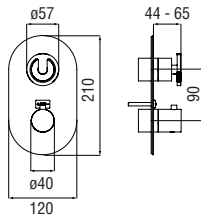

1-2-ways flush-fit thermostatic external part

- 38° C safety cut-out
- Vertical or horizontal assembly

Cromo polished	SO130101CR	516,00 €
Inox brushed	SO130101IX	761,00 €
Grafite brushed PVD	SO130101GUP	812,00 €
Caffè brushed	SO130101SB	812,00 €
Tabacco matt	SO130101TA	812,00 €

NR00008
36,00 €