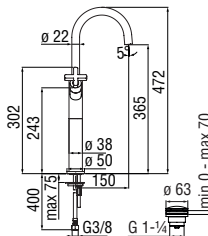

Cromo polished	LR116258/2CR	525,00 €
Grafite brushed PVD	LR116258/2GUP	816,00 €
Mora matt	LR116258/2BM	762,00 €

RVT200/26
19,00 €

RAEK222/44
64,00 € - 10 pc.

Washbasin size L

Basin single hole

- Anti limescale aerator M 18,5 x 1, flow rate 5 l/min
- Swivel spout
- 1 1/4" push waste
- ø 3/8" stainless steel flexible pipe