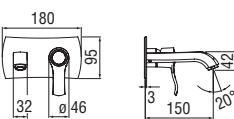

Sofi external part

Wall-mounted single control external part

- 50% two step cartridge for water saving
- Anti limescale aerator M 24 x 1
- Length of spout 150 mm
- Without waste

Cromo polished	SI98198CR	294,00 €

- RAEK220/37CR 49,00 € - 10 pc.
- NR00212/10CR 45,00 €