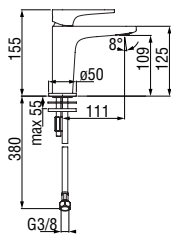

Single control

- 50% two step cartridge for water saving
- Anti limescale aerator M 24 x 1, flow rate 5 l/min
- Without waste
- ø 3/8" stainless steel flexible pipe

Cromo polished	YO126118/3CR	165,00 €
Mora matt	YO126118/3BM	247,00 €

Cartridge warranty

RCR280/D
41,00 €

RAEK222/40
59,00 € - 10 pc.