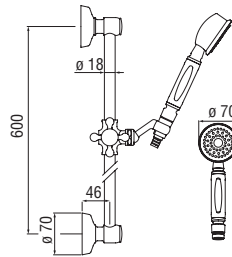

Cromo polished	AD140/21CR	320,00 €
Inox brushed	AD140/21IX	480,00 €
Mora matt	AD140/21BM	480,00 €

Wall rail

- Sliding swivel hand shower support
- Single jet hand shower and 150 cm hose

Cromo polished	AD140/48CR	414,00 €
Miele brushed PVD	AD140/48CGP	662,00 €