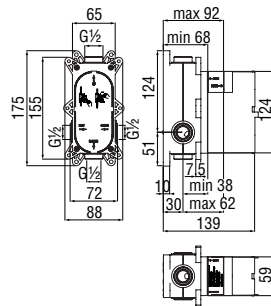

Easybox 2 ways, required flush-fit part

- ø 1/2" water inlet and outlet
- Also suitable for assembly on plasterboard

Note: RVREN1717 backflow prevention device available (optional)

-	WE81100	142,00 €

Cartridge warranty
 RCR350 41,00 €
 RVREN1717 35,00 €

Flush-fit thermostatic mixers

1-way flush-fit thermostatic external part

- 38° C safety cut-out
- Vertical or horizontal assembly

Cromo polished	UP94101CR	398,00 €
Mora matt	UP94101BM	629,00 €

NR00008
36,00 €