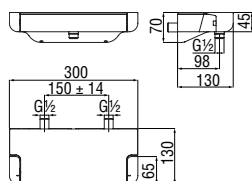

Plain

External thermostatic mixer

- 38° C safety cut-out
- Glass shelf
- ø 1/2" outlet

Cromo and white glass	PN115030CR	457,00 €
Cromo and black glass	PN115030BCR	457,00 €

RCR200/37
41,00 €

RCR201/6
61,00 €