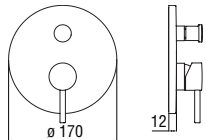

Live external part

2-ways flush-fit single control external part

- 50% two step cartridge for water saving
- Auto return deviator
- Invisible o-ring resistance, waterproof wall fixing

Cromo polished	LV00100/ECR	242,00 €
Inox brushed	LV00100/EIX	382,00 €
Grafite brushed PVD	LV00100/EGUP	405,00 €
Mora matt	LV00100/EBM	382,00 €
Neve matt	LV00100/EWM	382,00 €
Miele brushed PVD	LV00100/ECGP	405,00 €
Tabacco matt	LV00100/ETA	405,00 €

NR00212/13CR
60,00 €