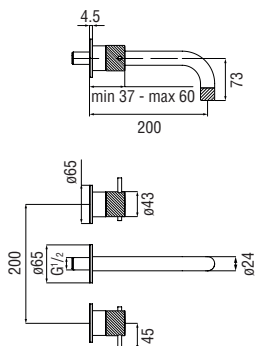

Wall mounted 3 hole set with long spout external part

- Anti limescale aerator M 22 x 1, flow rate 5 l/min
- Length of spout 200 mm
- Without waste

Cromo polished	RSI31298/IECR	471,00 €
Inox brushed	RSI31298/IEIX	708,00 €
Grafite brushed PVD	RSI31298/IEGUP	754,00 €
Miele brushed PVD	RSI31298/IECGP	754,00 €
Tabacco matt	RSI31298/IETA	754,00 €

RVT200/5D 19,00 €	RVT200/5S 19,00 €	RAE220/67CR 24,00 € - 1 pc.	NR00212/35 86,00 €

Wall mounted 3 hole set external part

- Anti limescale aerator M 18,5 x 1, flow rate 5 l/min
- Length of spout: min 125 - max 155 mm
- Without waste