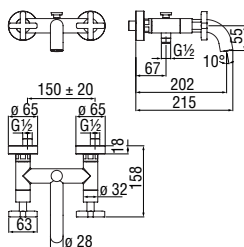

External unit

- Anti limescale aerator M 24 x 1
- Auto return deviator
- ø 1/2" outlet

Cromo polished	LR116210/1CR	453,00 €
Grafite brushed PVD	LR116210/1GUP	702,00 €
Mora matt	LR116210/1BM	657,00 €

RVT200/26
19,00 €

RAEK222/22
47,00 € - 10 pc.