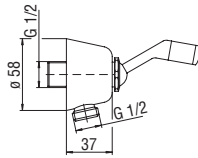

Water connection with support

- Adjustable hand shower support
- ø 1/2" outlet

Cromo polished	AD149CR	50,00 €
Miele brushed PVD	AD149CGP	81,00 €