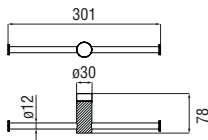

Cromo polished	ACRS30/2XCR	204,00 €
Inox brushed	ACRS30/2XIX	306,00 €
Grafite brushed PVD	ACRS30/2XGUP	366,00 €
Miele brushed PVD	ACRS30/2XCGP	366,00 €
Tabacco matt	ACRS30/2XTA	366,00 €