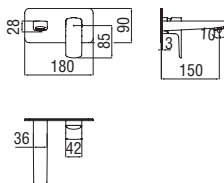

Acquaviva external part

Wall-mounted single control external part

- 50% two step cartridge for water saving
- Anti limescale aerator M 24 x 1
- Length of spout 150 mm
- Without waste

Cromo polished	VV103198CR	276,00 €
Mora matt	VV103198BM	414,00 €

RAEK220/37CR 49,00 € - 10 pc.	NR00212/10CR 45,00 €