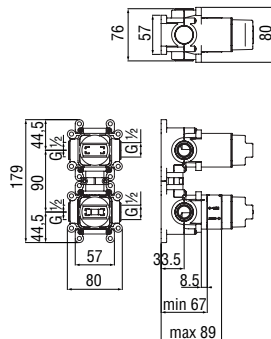

Techbox 2 ways, required flush-fit part

- 2 ways ceramic diverter
- ø 1/2" water inlet and outlet
- Also suitable for assembly on plasterboard

-   WE81102   168,00 €

Cartridge warranty   RCR350 41,00 €   RCR201/35FSC 41,00 €   NR00212/30 89,00 €