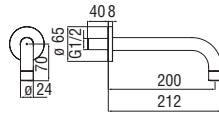

Wall mounted spout

- Anti limescale aerator M 22 x 1
- Length 200 mm

Cromo polished	AV00158/36CR	108,00 €
Inox brushed	AV00158/36IX	163,00 €
Grafite brushed PVD	AV00158/36GUP	172,00 €
Miele brushed PVD	AV00158/36CGP	172,00 €
Caffè brushed	AV00158/36SB	172,00 €
Tramonto polished PVD	AV00158/36RCP	172,00 €
Tabacco matt	AV00158/36TA	172,00 €

RAEK220/36CR
56,00 € - 10 pc.

Deck-mounted

Bath edge single control

- 50% two step cartridge for water saving
- Anti limescale aerator M 24 x 1
- 2-way deviator
- Pull-out single jet hand shower