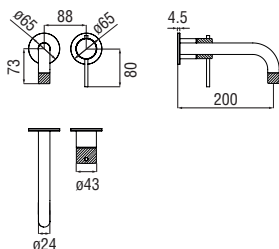

Respiro external part

Wall-mounted single control external part long spout

- 50% two step cartridge for water saving
- Anti limescale aerator M 22 x 1, flow rate 5 l/min
- Length of spout 200 mm
- Without waste

Cromo polished	RS131199/1CR	445,00 €
Inox brushed	RS131199/1IX	668,00 €
Grafite brushed PVD	RS131199/1GUP	712,00 €
Miele brushed PVD	RS131199/1CGP	712,00 €
Tabacco matt	RS131199/1TA	712,00 €

RAE220/67CR 24,00 € - 1 pc.

NR00212/34CR 58,00 €