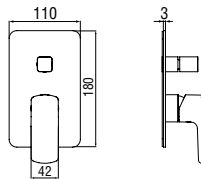

2-ways flush-fit single control external part

- 50% two step cartridge for water saving
- Auto return deviator

Cromo polished	VV103100/ECR	167,00 €
Mora matt	VV103100/EBM	249,00 €

NR00212/13CR
60,00 €