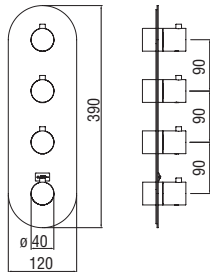

4-ways flush-fit thermostatic external part

- 38° C safety cut-out
- Vertical or horizontal assembly

Cromo polished	WE00104/TCR	899,00 €
Inox brushed	WE00104/TIX	1.414,00 €
Grafite brushed PVD	WE00104/TGUP	1.508,00 €
Miele brushed PVD	WE00104/TCGP	1.508,00 €
Caffè brushed	WE00104/TSB	1.508,00 €
Tramonto polished PVD	WE00104/TRCP	1.508,00 €
Tabacco matt	WE00104/TTA	1.436,00 €

NR00008
36,00 €