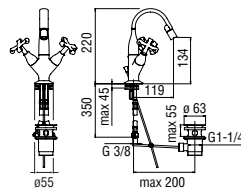

RVT200/26
19,00 €

RAEK219/280
64,00 € - 10 pz.

NR00212/31CR
86,00 €

Allbox, required flush-fit part

- ø 1/2" hot and cold water inlet
- ø 1/2" outlet

-	WE00298	137,00 €
---	---------	----------

Bidet

Dual control