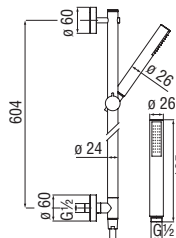

Wall rail with 1/2" water connection

- Sliding swivel hand shower support
- Single jet hand shower and 150 cm hose

Cromo polished	AD140/26CR	268,00 €