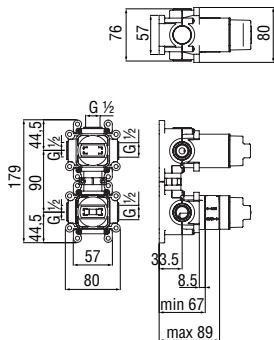

Techbox 3 ways, required flush-fit part

- 3 ways ceramic diverter
- ø 1/2" water inlet and outlet
- Also suitable for assembly on plasterboard

-	WE81103	193,00 €

Cartridge warranty	RCR350 41,00 €	RCR201/35C 41,00 €	NR00212/32 89,00 €

Flush-fit thermostatic mixers

1-way flush-fit thermostatic external part

- 38° C safety cut-out
- Vertical or horizontal assembly

Cromo polished	WE00101/QCR	483,00 €
Inox brushed	WE00101/QIX	725,00 €
Mora matt	WE00101/QBM	725,00 €

NR00008 36,00 €