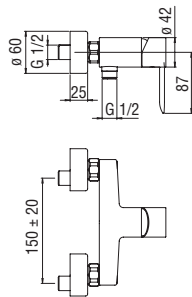

Sand

External single control

- 50% two step cartridge for water saving
- ø 1/2" outlet

Cromo polished SA99130CR 162,00 €

Cartridge warranty

RCR350
41,00 €