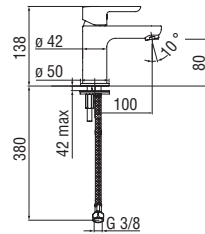

Single control

- 50% two step cartridge for water saving
- Anti limescale aerator M 24 x 1
- Without waste
- $\varnothing$ 3/8" stainless steel flexible pipe

Cromo polished	AB87118/2CR	102,00 €
Mora matt	AB87118/2BM	137,00 €

Cartridge warranty

RCR350/D
41,00 €

RAEK220/32CR
47,00 € - 10 pc.