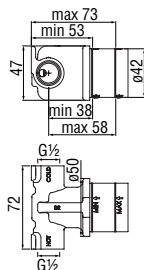

-	WE00600	112,00 €