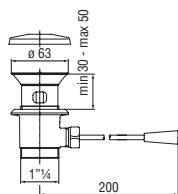

1 1/4" waste

- Lever control

Cromo polished	AV00224/3CR	34,00 €