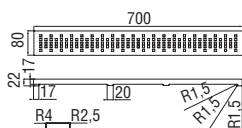

Tessera external part

External part

70 cm	AVGR03/07CR	190,00 €
80 cm	AVGR03/08CR	201,00 €
90 cm	AVGR03/09CR	215,00 €
100 cm	AVGR03/10CR	226,00 €
120 cm	AVGR03/12CR	252,00 €