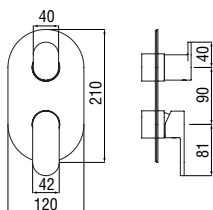

2-3-ways flush-fit single control external part

- 50% two step cartridge for water saving
- Invisible o-ring resistance
- Waterproof wall fixing

Cromo polished	WE81102/UPCR	398,00 €
Mora matt	WE81102/UPBM	646,00 €