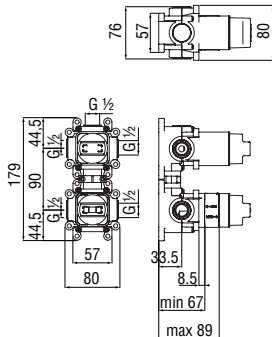

Techbox 3 ways, required flush-fit part

- 3 ways ceramic diverter
- ø 1/2" water inlet and outlet
- Also suitable for assembly on plasterboard

-	WE81103	193,00 €

Cartridge warranty	RCR350 41,00 €	RCR201/3SC 41,00 €	NR00212/32 89,00 €