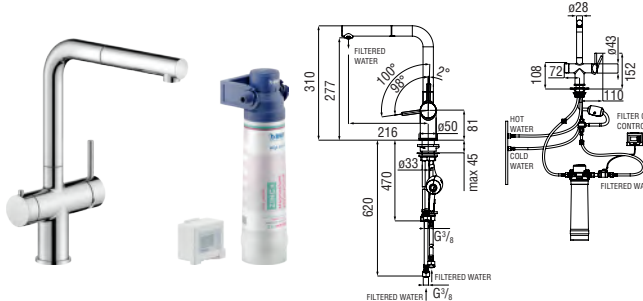

Cromo polished	LV129117/3VBCR	777,00 €
Inox brushed	LV129117/3VBIX	882,00 €
Mora matt	LV129117/3VBBM	882,00 €

Cartridge warranty	RCR350 41,00 €	RVT200/5S 19,00 €