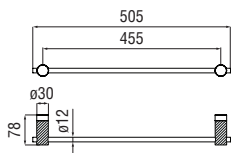

Cromo polished	ACRS20/MCR	281,00 €
Inox brushed	ACRS20/MIX	422,00 €
Grafite brushed PVD	ACRS20/MGUP	506,00 €
Miele brushed PVD	ACRS20/MCGP	506,00 €
Tabacco matt	ACRS20/MTA	506,00 €

Towel holder

- Wall-mounted
- Size L