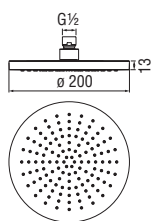

Cromo polished	AD139/112CR	160,00 €
Inox brushed	AD139/112IX	239,00 €
Grafite brushed PVD	AD139/112GUP	288,00 €
Mora matt	AD139/112BM	239,00 €
Neve matt	AD139/112WM	239,00 €
Miele brushed PVD	AD139/112CGP	288,00 €
Caffè brushed	AD139/112SB	288,00 €
Tramonto polished PVD	AD139/112RCP	288,00 €
Tabacco matt	AD139/112TA	288,00 €

Swivel shower head (Abs)

- Dimension ø 200 mm
- Rain jet