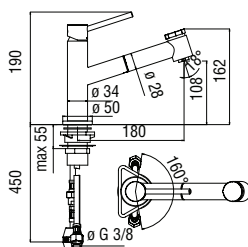

Cromo polished AQ93113/1CR 198,00 €

Cartridge warranty

RCR280/D 41,00 €

RAEK220/27CR 45,00 € - 10 pc.

Single control

- 50% two step cartridge for water saving
- 160° swivel body
- Pull-out 2-jet hand shower
- ø 3/8" stainless steel flexible pipe