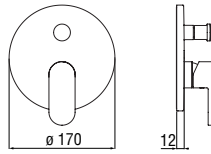

Up external part

2-ways flush-fit single control external part

- 50% two step cartridge for water saving
- Auto return deviator
- Invisible o-ring resistance
- Waterproof wall fixing

Cromo polished	UP94100/ECR	218,00 €
Mora matt	UP94100/EBM	345,00 €

NR00212/13CR
60,00 €