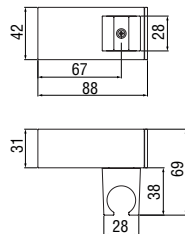

Shower head support (Abs)

- Adjustable

Cromo polished	AD147/23CR	44,00 €
Inox brushed	AD147/23IX	66,00 €
Mora matt	AD147/23BM	66,00 €