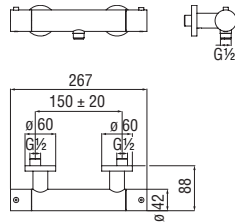

External thermostatic mixer

- 38° C safety cut-out, non-return valves
- ø 1/2" outlet

Cromo polished	VE125030CR	527,00 €
Inox brushed	VE125030IX	776,00 €
Grafite brushed PVD	VE125030GUP	826,00 €
Mora matt	VE125030BM	769,00 €
Neve matt	VE125030WM	769,00 €
Miele brushed PVD	VE125030CGP	826,00 €
Tabacco matt	VE125030TA	826,00 €

RCR201/56
61,00 €

RVT200/28
22,00 €