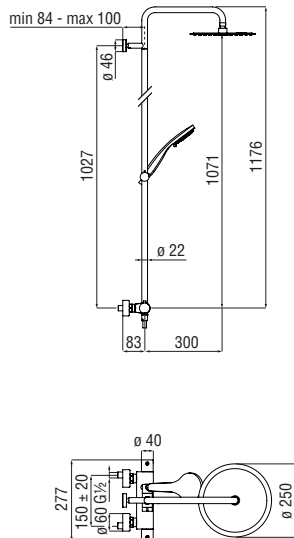

External thermostatic mixer with cuttable ramp

- 38° C safety cut-out
- Non-return valves
- Swivel shower head ø 250 mm thick 2 mm
- Sliding swivel hand shower support
- 3-jet hand shower and 150 cm hose
- Compatible with shelf AV00141/5

Note: ramp in Mora matt finish, non-cuttable

Cromo polished TG85430/21CR 572,00 €
Mora matt TG85430/21BM 859,00 €

RCR201/5
61,00 €

RCR201/70
41,00 €