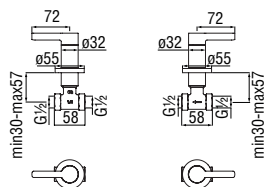

Pair of flush-fit stop taps

- 2-way inlet
- ø 1/2" outlets

Cromo polished	LRK116208/1TICR	324,00 €
Mora matt	LRK116208/1TIBM	487,00 €

RVT200/26
19,00 €

NR00212/26
40,00 €