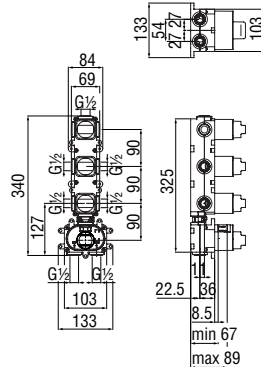

-	WE00103	334,00 €

RCR201/5
61,00 €

RVT200/5D
19,00 €