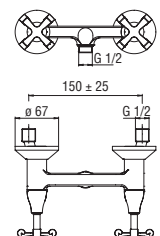

RVT200/26
19,00 €

Floor column

- 3/4" x 1/2" connection

Cromo polished	AV00151/10CR	673,00 €
Miele brushed PVD	AV00151/10CGP	1.077,00 €

Shower

External unit

- ø 1/2" outlet

Cromo polished	CP230CR	309,00 €
Miele brushed PVD	CP230CGP	494,00 €