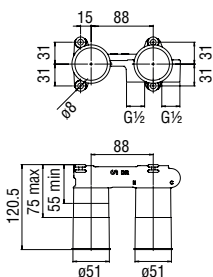

Allbox, required flush-fit part

- ø 1/2" hot and cold water inlet
- ø 1/2" outlet

-	WE00198	131,00 €

- Cartridge warranty
- RCR350
  41,00 €