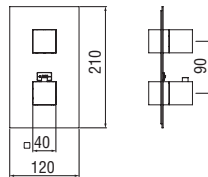

2-ways flush-fit thermostatic external part

- 38° C safety cut-out
- Vertical or horizontal assembly

Cromo polished	WE00102/QCR	483,00 €
Inox brushed	WE00102/QIX	725,00 €
Mora matt	WE00102/QBM	725,00 €

NR00008
36,00 €