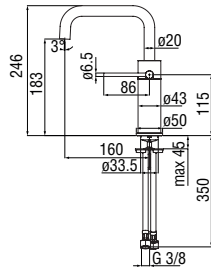

Single control

- Energy saving system with cold water side opening
- Anti limescale aerator M 18 x 1, flow rate 5 l/min
- Swivel spout
- Without waste, ø 3/8" stainless steel flexible pipe

Cromo polished	VE125118/3CR	362,00 €
Inox brushed	VE125118/3IX	533,00 €
Grafite brushed PVD	VE125118/3GUP	568,00 €
Miele brushed PVD	VE125118/3CGP	568,00 €
Caffè brushed	VE125118/3SB	568,00 €
Tramonto polished PVD	VE125118/3RCP	568,00 €
Tabacco matt	VE125118/3TA	568,00 €

Cartridge warranty

RCR2020
43,00 €

RAEK222/125
19,00 €