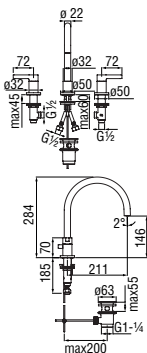

Cromo polished	LR116128/2CR	394,00 €
Mora matt	LR116128/2BM	591,00 €

Cartridge warranty

RCR280/D
41,00 €

RAEK220/37CR
49,00 € - 10 pc.

3-hole set with long spout

- Anti limescale aerator M 18,5 x 1, flow rate 5 l/min
- Swivel spout
- 1 1/4" waste with patented SNAP system