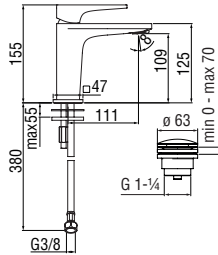

Single control

- 50% two step cartridge for water saving
- Anti limescale aerator M 24 x 1, flow rate 5 l/min
- 1 1/4" push waste
- ø 3/8" stainless steel flexible pipe

Cromo polished	SE124118/2CR	211,00 €
Inox brushed	SE124118/2IX	318,00 €
Mora matt	SE124118/2BM	318,00 €

Cartridge warranty

RCR280/D
41,00 €

RAEK222/40
59,00 € - 10 pc.