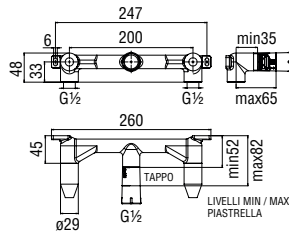

Cromo polished	LR116298/ET1CR	291,00 €
Mora matt	LR116298/ET1BM	437,00 €

Allbox, required flush-fit part

- ø 1/2" hot and cold water inlet
- ø 1/2" outlet

-	WE00298	137,00 €
---	---------	----------

Wall mounted 3 hole set with long spout external part