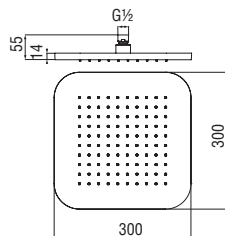

Cromo polished AD139/129CR 340,00 €