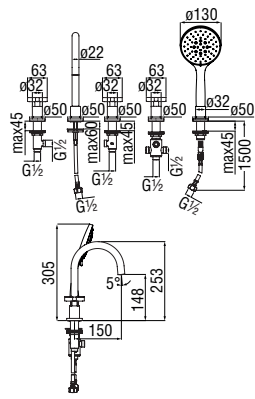

Deck-mounted 5 hole set

- Anti limescale aerator M 18,5 x 1
- 2-way deviator
- Pull-out 3-jet hand shower

Cromo polished	WEBK204/LRCR	792,00 €
Grafite brushed PVD	WEBK204/LRGUP	1.266,00 €
Mora matt	WEBK204/LRBM	1.211,00 €

RVT200/10
19,00 €

RAEK222/23
45,00 € - 10 pc.