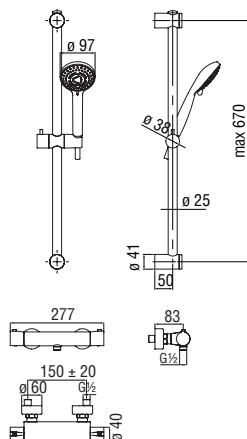

Complete shower kit

- 1-way external thermostatic mixer
- 38° C safety cut-out
- Non-return valves
- Anti limescale system
- Adjustable connection
- Sliding swivel hand shower support
- 3-jet hand shower and 150 cm hose

Cromo polished WESK030/SYCR 336,00 €

RCR201/6
61,00 €

RVT200/26
19,00 €