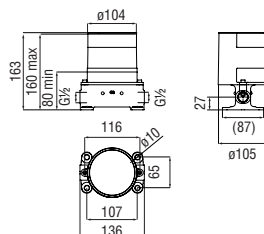

Required flush-fit part

- $\varnothing$ 1/2" hot and cold water inlet

-	WE77250	306,00 €