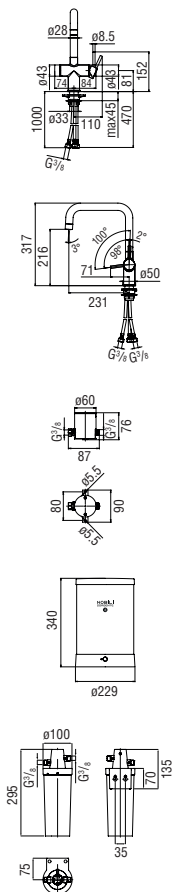

Electronic dual-lever with 4 litre pressurised water heater system

- 50% two step cartridge for water saving
- 180° swivel spout (adaptable 120 ° or 360 °)
- Anti limescale aerator M 22 x 1
- $\varnothing$ 3/8" stainless steel flexible pipe
- Colour LEDs to select the type of water to dispense (boiling filtered water)
- Separate dispensing channels for boiling filtered water
- EC certified 316 L stainless steel undercounter 4-litre electronic water heater
- Electronic connection box included
- Dispenses instant boiling water at 99 °C (up to 2.6 litres > 99 °C)
- GIOIA 5-stage filter (maximum duration 1 year or average capacity of 1,700 litres at 18 °f @ bypass level 6)
- Maximum power rating 1650 W
- Voltage 230 V (50 Hz)
- EU Schuko power supply
- 150 cm power supply cable
- Max noise level 15 dB

N.B.: variant with UK plug available with another product code
N.B.: product not intended for the French market
N.B.: we recommend the purchase of the filter capacity control litre meter (optional)

Cromo polished	LVOK123/EHTCR	1.470,00 €
Inox brushed	LVOK123/EHTIX	1.654,00 €
Mora matt	LVOK123/EHTBM	1.654,00 €

Cartridge warranty	RCR350 41,00 €	RAE219/76CR 63,00 € - 10 pc.