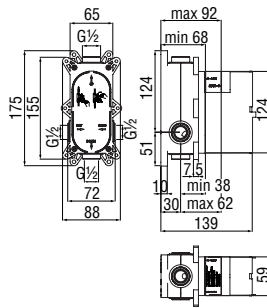

Cromo polished	AQ93100/ECR	183,00 €
Inox brushed	AQ93100/EIX	287,00 €
Mora matt	AQ93100/EBM	287,00 €

NR00212/13CR
60,00 €

Easybox 2 ways, required flush-fit part

- ø 1/2" water inlet and outlet
- Also suitable for assembly on plasterboard