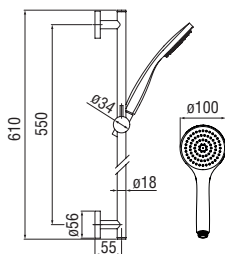

Cromo polished	AD140/36CR	152,00 €
Mora matt	AD140/36BM	229,00 €

Wall rail

- Sliding swivel hand shower support
- Single jet hand shower and 150 cm hose

Cromo polished	AD140/51CR	143,00 €
Grafite brushed PVD	AD140/51GUP	303,00 €
Mora matt	AD140/51BM	214,00 €
Miele brushed PVD	AD140/51CGP	303,00 €