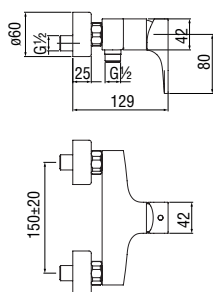

Seven

External single control

- 50% two step cartridge for water saving
- ø 1/2" outlet

Cromo polished	SE124130CR	202,00 €
Inox brushed	SE124130IX	302,00 €
Mora matt	SE124130BM	302,00 €

Cartridge warranty

RCR350
41,00 €