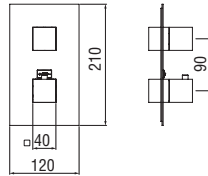

2-ways flush-fit thermostatic external part

- 38° C safety cut-out
- Vertical or horizontal assembly

Cromo polished	WE00102/QCR	483,00 €
Inox brushed	WE00102/QIX	725,00 €
Mora matt	WE00102/QBM	725,00 €

NR00008
36,00 €

Wellbox 2 ways, required flush-fit part

- ø 1/2" water inlet and outlet
- Stop taps
- Non-return valves
- Also suitable for assembly on plasterboard