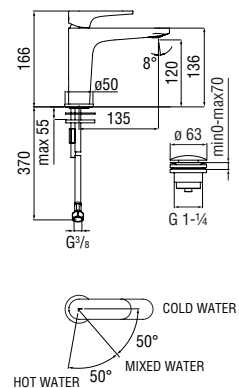

Cromo polished	YOE126148/1CR	204,00 €
Mora matt	YOE126148/1BM	306,00 €

Cartridge warranty

RCR280/DECO
53,00 €

RAEK222/40
59,00 € - 10 pc.

Energy saving single control

- Energy saving system with cold water side opening
- 50% two step cartridge for water saving
- Anti limescale aerator M 24 x 1, flow rate 5 l/min
- 1 1/4" push waste
- ø 3/8" stainless steel flexible pipe