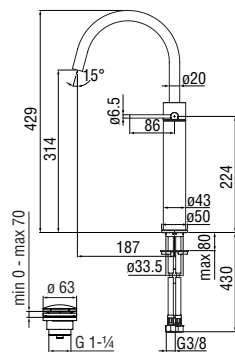

Basin single control

- Energy saving system with cold water side opening
- Anti limescale aerator M 18 x 1, flow rate 5 l/min
- Swivel spout
- 1 1/4" push waste, ø 3/8" stainless steel flexible pipe

Cromo polished	VE125168/2CR	473,00 €
Inox brushed	VE125168/2IX	695,00 €
Grafite brushed PVD	VE125168/2GUP	740,00 €
Miele brushed PVD	VE125168/2CGP	740,00 €
Caffè brushed	VE125168/2SB	740,00 €
Tramonto polished PVD	VE125168/2RCP	740,00 €
Tabacco matt	VE125168/2TA	740,00 €

Cartridge warranty

RCR2020
43,00 €

RAEK222/125
19,00 €