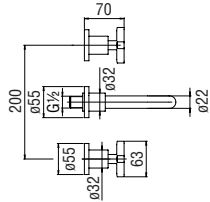

Wall mounted 3 hole set external part

- Anti limescale aerator M 18,5 x 1, flow rate 5 l/min
- Length of spout: min 125 - max 155 mm
- Without waste

Cromo polished	LR116298/ECR	291,00 €
Grafite brushed PVD	LR116298/EGUP	465,00 €
Mora matt	LR116298/EBM	437,00 €

RVT200/26
19,00 €

RAEK222/44
64,00 € - 10 pz.

NR00212/28
43,00 €