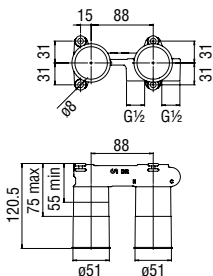

Allbox, required flush-fit part

- ø 1/2" hot and cold water inlet
- ø 1/2" outlet

- WE00198 131,00 €

Cartridge warranty
RCR350 41,00 €