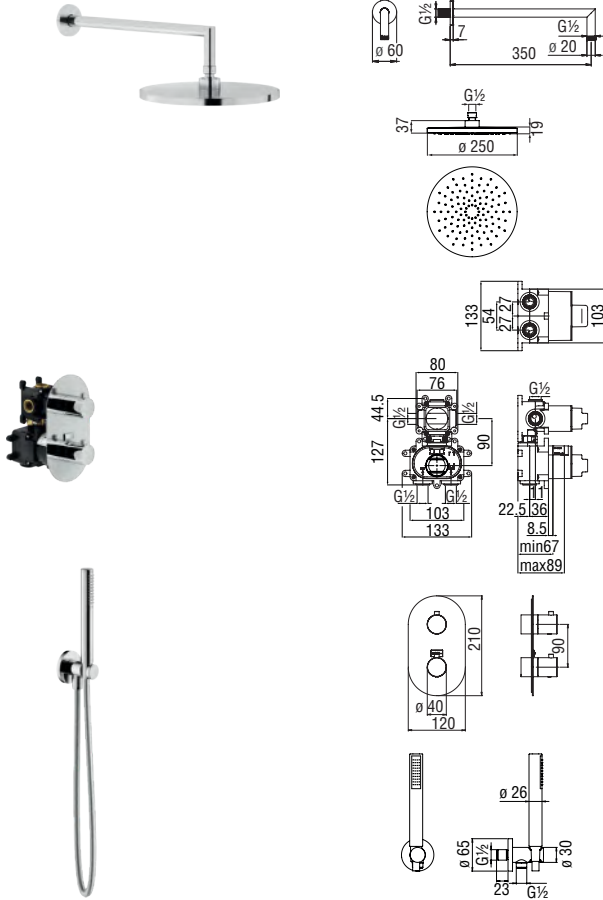

Complete shower kit

- 2-ways flush-fit thermostatic mixer
- 38° C safety cut-out
- Stop taps
- ø 1/2" outlets
- Non-return valves
- Depth of flush-fit: 70 mm
- Possibility of adjustment (± 25 mm)
- 350 mm wall arm
- Swivel shower head ø 250 mm
- 1/2" water connection
- Teflon coated fixed hand shower support
- Single jet hand shower and 150 cm hose
- External part and flush-fit part

Cromo polished	WESK102/1TCR	943,00 €
Mora matt	WESK102/1TBM	1.318,00 €

RCR201/5 61,00 €	RCR201/28 41,00 €	NR00008 36,00 €