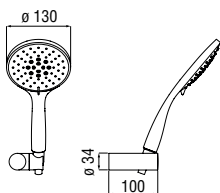

Cromo polished	AD146/48CR	149,00 €
Grafite brushed PVD	AD146/48GUP	238,00 €
Mora matt	AD146/48BM	224,00 €

Duplex

- Adjustable hand shower support
- 3-jet hand shower and 150 cm hose