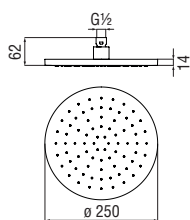

Cromo polished	AD139/142CR	193,00 €
Inox brushed	AD139/142IX	309,00 €
Grafite brushed PVD	AD139/142GUP	350,00 €
Mora matt	AD139/142BM	309,00 €
Neve matt	AD139/142WM	309,00 €
Miele brushed PVD	AD139/142CGP	350,00 €
Caffè brushed	AD139/142SB	350,00 €
Tramonto polished PVD	AD139/142RCP	350,00 €
Tabacco matt	AD139/142TA	350,00 €

Swivel shower head (Abs)

- Dimension ø 250 mm
- Rain jet