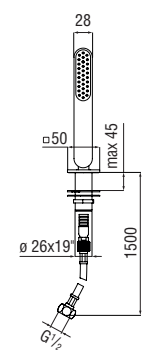

Duplex

· Pull-out single jet hand shower

Cromo polished	NR00238/20CR	156,00 €