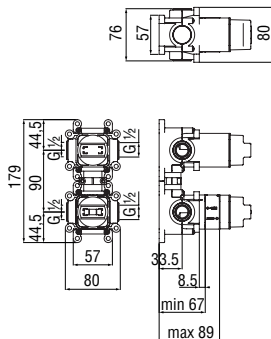

Techbox 2 ways, required flush-fit part

- 2 ways ceramic diverter
- ø 1/2" water inlet and outlet
- Also suitable for assembly on plasterboard

-	WE81102	168,00 €
---	---------	----------

Cartridge warranty