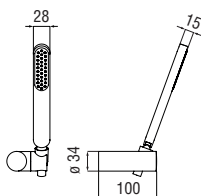

Duplex

- Adjustable hand shower support
- Single jet hand shower and 150 cm hose

Cromo polished	AD146/25CR	98,00 €
Mora matt	AD146/25BM	147,00 €