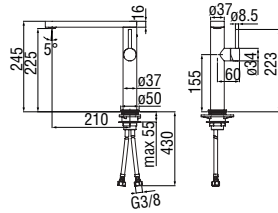

Single control Inox brushed mixer with FENIX NTM® cover

- 50% two step cartridge for water saving
- 360° swivel spout
- Anti limescale aerator M 24 x 1
- ø 3/8" stainless steel flexible pipe

Bianco Kos	MH109113BKIX	425,00 €
Zinco Doha	MH109113ZDIX	425,00 €
Grigio Londra	MH109113GLIX	425,00 €
Grigio Bromo	MH109113GBIX	425,00 €
Rosso Jaipur	MH109113RJIX	425,00 €
Nero Ingo	MH109113NIIX	425,00 €

Cartridge
warranty

RCR280/D
41,00 €

RAEK222/27
47,00 € - 10 pc.