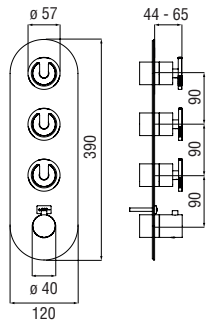

3-4-ways flush-fit thermostatic external part

- 38° C safety cut-out
- Vertical or horizontal assembly

Cromo polished	SO130103CR	1.049,00 €
Inox brushed	SO130103IX	1.574,00 €
Grafite brushed PVD	SO130103GUP	1.679,00 €
Caffè brushed	SO130103SB	1.679,00 €
Tabacco matt	SO130103TA	1.679,00 €

NR00008
36,00 €