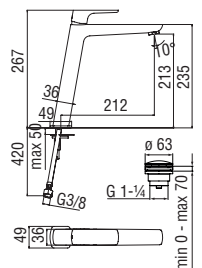

Basin single control

- 50% two step cartridge for water saving
- Anti limescale aerator M 24 x 1
- 1 1/4" push waste
- ø 3/8" stainless steel flexible pipe

Cromo polished	VV103128/2CR	371,00 €
Mora matt	VV103128/2BM	540,00 €

Cartridge warranty

RCR280/D
41,00 €

RAEK220/37CR
49,00 € - 10 pc.