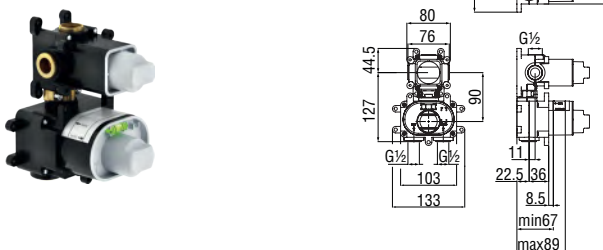

-	WE00101	175,00 €

RCR201/5
61,00 €

RVT200/5D
19,00 €