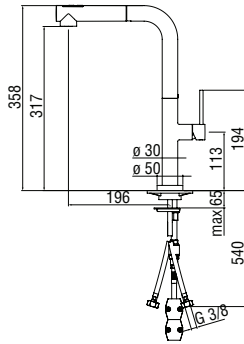

Single control

- Swivel spout
- Pull-out 2-jet hand shower
- ø 3/8" stainless steel flexible pipe

Cromo polished PO108127CR 295,00 €

RCR107040
19,00 €