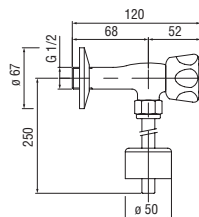

Cromo polished AV00503CR 47,00 €