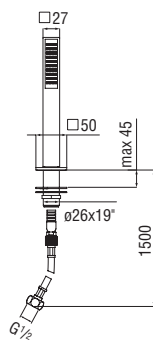

Duplex

· Pull-out single jet hand shower

Cromo polished	NR00238/21CR	144,00 €
Inox brushed	NR00238/21IX	205,00 €
Mora matt	NR00238/21BM	205,00 €