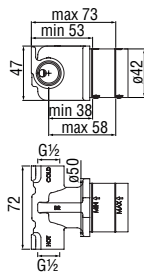

Allbox, required flush-fit part

- ø 1/2" hot and cold water inlet

-	WE00600	112,00 €

Wall-mounted single control external part

- Energy saving system with cold water side opening
- Anti limescale aerator M 18 x 1, flow rate 5 l/min
- Length of spout 200 mm
- Without waste