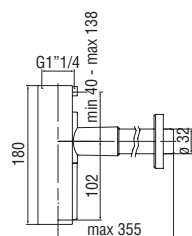

Syphon

- 1 1/4" connection
- Adjustable, without waste

Cromo polished	AV00107/10CR	216,00 €
Inox brushed	AV00107/10IX	324,00 €
Grafite brushed PVD	AV00107/10GUP	347,00 €
Mora matt	AV00107/10BM	324,00 €
Neve matt	AV00107/10WM	324,00 €
Miele brushed PVD	AV00107/10CGP	347,00 €
Caffè brushed	AV00107/10SB	347,00 €
Tramonto polished PVD	AV00107/10RCP	347,00 €
Tabacco matt	AV00107/10TA	347,00 €