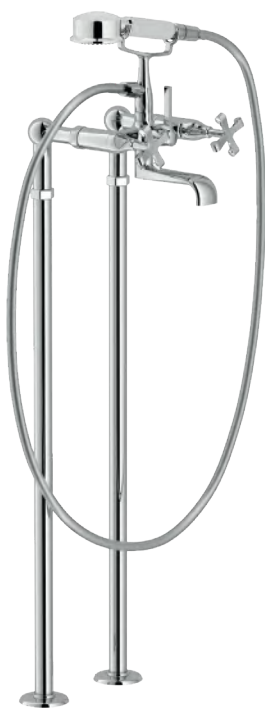

Floor tub

External group with shower set

- Manual deviator
- Fixed hand shower support
- Single jet hand shower and 150 cm hose

Cromo polished	CP210CR	557,00 €
Miele brushed PVD	CP210CGP	890,00 €

RVT200/26
19,00 €