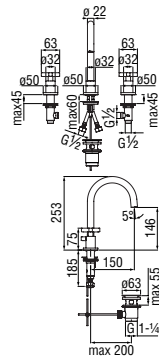

3-hole set

- Anti limescale aerator M 18,5 x 1, flow rate 5 l/min
- Swivel spout
- 1 1/4" waste with patented SNAP system

Cromo polished	LR116211/1CR	437,00 €
Grafite brushed PVD	LR116211/1GUP	679,00 €
Mora matt	LR116211/1BM	637,00 €

RVT200/10
19,00 €

RAEK222/44
64,00 € - 10 pc.