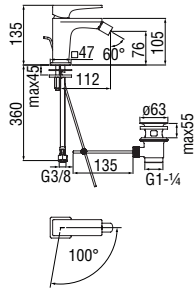

Energy saving single control

- Energy saving system with cold water side opening
- 50% two step cartridge for water saving
- Anti limescale aerator M 16,5 x 1, flow rate 5 l/min
- Swivel jet
- 1 1/4" waste with patented SNAP system
- ø 3/8" stainless steel flexible pipe

Cromo polished	SEE124119/1CR	197,00 €
Inox brushed	SEE124119/1IX	296,00 €
Mora matt	SEE124119/1BM	296,00 €

Cartridge warranty

RCR280/DECO
53,00 €

RAE219/28CR
23,00 € - 1 pc.