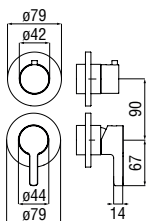

Uno external part

2-3-ways flush-fit single control external part

- 50% two step cartridge for water saving
- Invisible o-ring resistance
- Waterproof wall fixing

Cromo polished	WE81102/1LRCR	434,00 €
Mora matt	WE81102/1LRBM	649,00 €