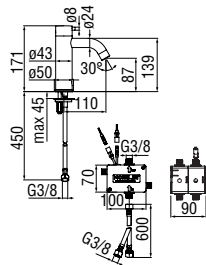

Infrared control

- Anti limescale aerator M 22 x 1
- Battery powered
- Without waste
- $\varnothing$ 3/8" stainless steel flexible pipe

Cromo polished IRLV00118/3CR 478,00 €

RCR201/28DSC
41,00 €

RAEK219/67CR
79,00 € - 10 pc.