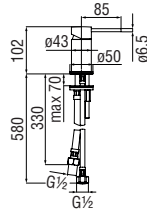

Single control mixer

- 50% two step cartridge for water saving
- 2-way inlet

Cromo polished	WE00110/9SOCR	254,00 €
Inox brushed	WE00110/9SOIX	381,00 €
Grafite brushed PVD	WE00110/9SOGUP	406,00 €
Caffè brushed	WE00110/9SOSB	406,00 €
Tabacco matt	WE00110/9SOTA	406,00 €

Cartridge warranty

RCR350
41,00 €

Single control mixer

- 50% two step cartridge for water saving
- 2-way inlet