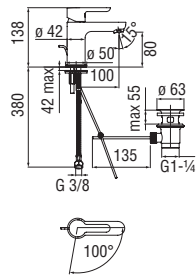

Energy and water saving single control

- Energy saving system with cold water side opening
- Anti limescale aerator M 24 x 1, flow rate 5 l/min
- 1 1/4" PVC waste
- ø 3/8" stainless steel flexible pipe

Cromo polished	ABH87118/4CR	106,00 €

Cartridge warranty

RCR350/ECO
50,00 €

RAEK219/23CR
64,00 € - 10 pc.