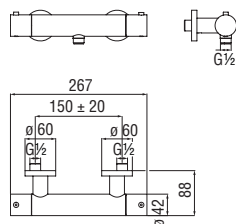

Velis - Live

External thermostatic mixer

- 38° C safety cut-out, non-return valves
- ø 1/2" outlet

Cromo polished	VE125030CR	527,00 €
Inox brushed	VE125030IX	776,00 €
Grafite brushed PVD	VE125030GUP	826,00 €
Mora matt	VE125030BM	769,00 €
Neve matt	VE125030WM	769,00 €
Miele brushed PVD	VE125030CGP	826,00 €
Caffè brushed	VE125030SB	826,00 €
Tramonto polished PVD	VE125030RCP	826,00 €
Tabacco matt	VE125030TA	826,00 €

RCR201/56
61,00 €

RVT200/28
22,00 €