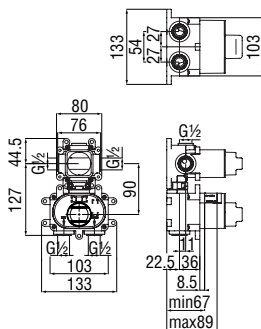

Wellbox 2 ways, required flush-fit part

- ø 1/2" water inlet and outlet
- Stop taps
- Non-return valves
- Also suitable for assembly on plasterboard

-	WE00102	226,00 €

RCR201/5
61,00 €

RCR201/28
41,00 €

2-ways flush-fit thermostatic external part

- 38° C safety cut-out
- Vertical or horizontal assembly

Cromo polished	WE00302/TCR	NEW	444,00 €
Inox brushed	WE00302/TIX	NEW	685,00 €
Grafite brushed PVD	WE00302/TGUP	NEW	730,00 €
Miele brushed PVD	WE00302/TCGP	NEW	730,00 €
Caffè brushed	WE00302/TSB	NEW	730,00 €
Tramonto polished PVD	WE00302/TRCP	NEW	730,00 €
Tabacco matt	WE00302/TTA	NEW	730,00 €

NR00008
36,00 €