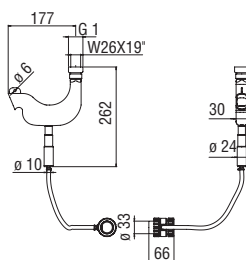

Water drain system

· Universal adapter

-	AV00047	148,00 €