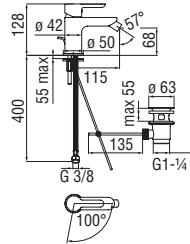

Energy and water saving single control

- Energy saving system with cold water side opening
- Anti limescale aerator M 16,5 x 1, flow rate 5 l/min
- Swivel jet
- 1 1/4" waste with patented SNAP system
- ø 3/8" stainless steel flexible pipe

Cromo polished	ABH87119/1CR	106,00 €
Mora matt	ABH87119/1BM	144,00 €

Cartridge warranty

RCR350/ECO
50,00 €

RAE219/28CR
23,00 € - 1 pc.