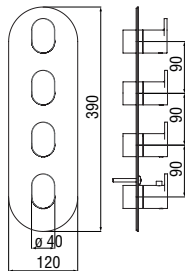

3-ways flush-fit thermostatic external part

- 38° C safety cut-out
- Vertical or horizontal assembly

Cromo polished	UP94103CR	822,00 €
Mora matt	UP94103BM	1.295,00 €

NR00008
36,00 €