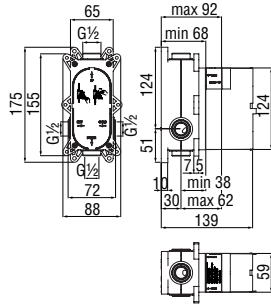

Flush fit part

Easybox 2 ways, required flush-fit part

- $\varnothing$ 1/2" water inlet and outlet
- Also suitable for assembly on plasterboard

Note: RVREN1717 backflow prevention device available (optional)

- WE81100 142,00 €

Cartridge warranty

RCR350
41,00 €

RVREN1717
35,00 €