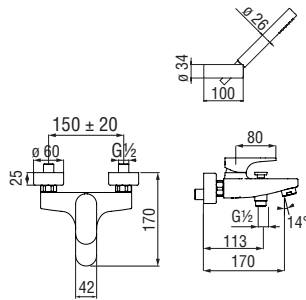

External single control mixer tap with shower set

- 50% two step cartridge for water saving
- Anti limescale aerator M 28 x 1
- Auto return deviator
- Adjustable hand shower support
- Single jet hand shower and 150 cm hose

Cromo polished	YO126110CR	300,00 €
Mora matt	YO126110BM	452,00 €

Cartridge warranty

RCR340
41,00 €

RAEK219/41CR
49,00 € - 5 pc.