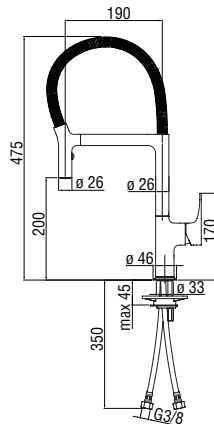

Ypsilon

Single control

- 50% two step cartridge for water saving
- 360° swivel spout
- Directional 2 jet swivel shower head with magnetic clip
- $\varnothing$ 3/8" stainless steel flexible pipe

Cromo polished	MP120300CR	402,00 €
Inox brushed	MP120300IX	603,00 €

Cartridge warranty

RCR350
41,00 €