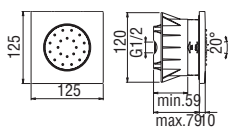

Flush-fit bodyjet

· Adjustable rain jet

Cromo polished	WE00139/85CR	151,00 €

Flush-fit bodyjet

· 3-jet swivel