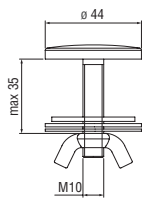

Cromo polished	AV00124CR	15,00 €