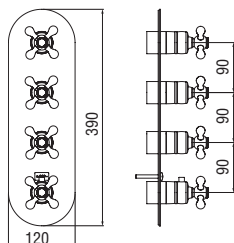

4-ways flush-fit thermostatic external part

- 38° C safety cut-out
- Vertical or horizontal assembly

Cromo polished	GRC5104CR	974,00 €
Miele brushed PVD	GRC5104CGP	1.559,00 €

NR00008
36,00 €