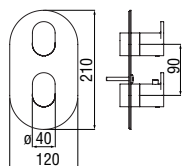

1-way flush-fit thermostatic external part

- 38° C safety cut-out
- Vertical or horizontal assembly

Cromo polished	UP94101CR	398,00 €
Mora matt	UP94101BM	629,00 €

NR00008
36,00 €