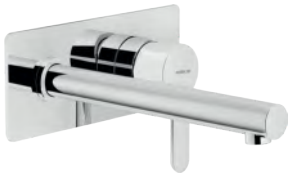

Wall-mounted single control external part long spout

- 50% two step cartridge for water saving
- Anti limescale aerator M 18 x 1
- Length of spout 200 mm
- Without waste

Cromo polished	AB87198/1CR	288,00 €
Mora matt	AB87198/1BM	389,00 €

RAEK220/27CR
45,00 € - 10 pz.

NR00212/10CR
45,00 €