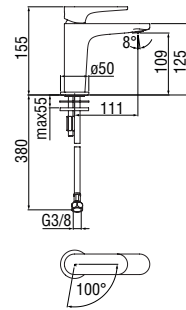

Energy saving single control

- Energy saving system with cold water side opening
- 50% two step cartridge for water saving
- Anti limescale aerator M 24 x 1, flow rate 5 l/min
- Without waste
- ø 3/8" stainless steel flexible pipe

Cromo polished	YOE126118/3CR	166,00 €
Mora matt	YOE126118/3BM	249,00 €

Cartridge warranty

RCR280/DECO
53,00 €

RAEK222/40
59,00 € - 10 pc.