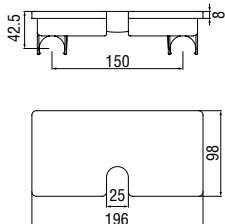

Cromo polished WE72200/10CR 4.190,00 €

RCR201/56
61,00 €

RVT200/5D
19,00 €

Accessories

Shelf (Abs)

- Removable
- For compatible thermostatic columns

- AVO0141/5 38,00 €

Shower columns