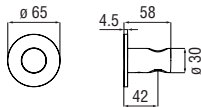

Supports

Shower head support (Brass)

- Fixed

Cromo polished	AD147/14CR	NEW	40,00 €
Inox brushed	AD147/14IX	NEW	60,00 €
Grafite brushed PVD	AD147/14GUP	NEW	72,00 €
Mora matt	AD147/14BM	NEW	60,00 €
Neve matt	AD147/14WM	NEW	60,00 €
Miele brushed PVD	AD147/14CGP	NEW	72,00 €
Caffè brushed	AD147/14SB	NEW	72,00 €
Tramonto polished PVD	AD147/14RCP	NEW	72,00 €
Tabacco matt	AD147/14TA	NEW	72,00 €

Shower head support (Abs)

- Adjustable