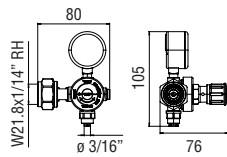

External CO2 kit

- Pressure reducer valve
- John Guest pipe (150 cm)
- CO2 cylinder not included

- AV00406 163,00 €