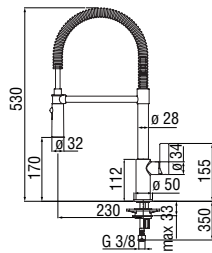

Single control

- 50% two step cartridge for water saving
- 360° swivel spout
- Directional 2 jet swivel shower head with magnetic clip
- $\varnothing$ 3/8" stainless steel flexible pipe

Cromo polished FL96320/1CR 401,00 €

Cartridge warranty

RCR280/D
41,00 €