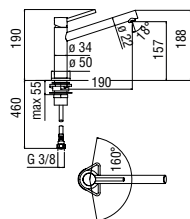

Single control

- 50% two step cartridge for water saving
- 160° swivel body
- Anti limescale aerator M 18 x 1
- ø 3/8" stainless steel flexible pipe

Cromo polished AQ93113/1CR 198,00 €

Cartridge warranty

RCR280/D 41,00 €

RAEK220/27CR 45,00 € - 10 pc.