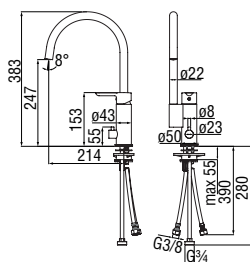

Dishwasher / Abc

Single control mixer tap with dishwasher connection

- 50% two step cartridge for water saving
- 360° swivel spout
- Anti limescale aerator M 18,5 x 1
- $\varnothing$ 3/8" stainless steel flexible pipe

Cromo polished AB87133/10CR 285,00 €

Cartridge warranty

RCR350
41,00 €

RAEK222/23
45,00 € - 10 pc.