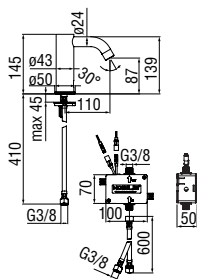

Cold water infrared control

- Anti limescale aerator M 22 x 1
- Battery powered
- Without waste
- $\varnothing$ 3/8" stainless steel flexible pipe

Cromo polished IRLV00236CR 420,00 €

RAEK219/67CR
79,00 € - 10 pc.