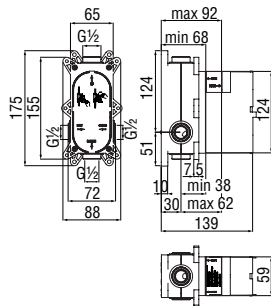

2-ways flush-fit single control external part

- 50% two step cartridge for water saving
- Auto return deviator
- Invisible o-ring resistance, waterproof wall fixing

Cromo polished	LV00100/ECR	242,00 €
Inox brushed	LV00100/EIX	382,00 €
Grafite brushed PVD	LV00100/EGUP	405,00 €
Mora matt	LV00100/EBM	382,00 €
Neve matt	LV00100/EWM	382,00 €
Miele brushed PVD	LV00100/ECGP	405,00 €
Tabacco matt	LV00100/ETA	405,00 €

NR00212/13CR
60,00 €

Easybox 2 ways, required flush-fit part

- ø 1/2" water inlet and outlet
- Also suitable for assembly on plasterboard

Note: RVREN1717 backflow prevention device available (optional)

-	WE81100	142,00 €

Cartridge warranty

RCR350
41,00 €

RVREN1717
35,00 €