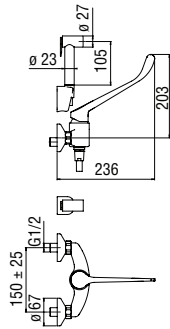

External single control mixer tap with shower set

- Fixed hand shower support
- Open/close button
- Single jet hand shower and 150 cm hose

Cromo polished ASRD130/3CCR 355,00 €

RCR440
41,00 €