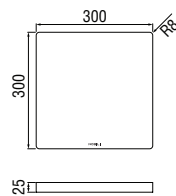

- ESP233/33NOB MOD 154,00 €

Table display for shut-off hand shower

· Kit, hose and fixing plate included
· Taps not included