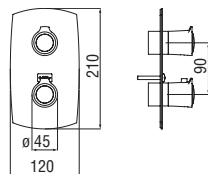

Sofi external part

2-ways flush-fit thermostatic external part

- 38° C safety cut-out
- Vertical or horizontal assembly

Cromo polished	SI98102CR	460,00 €

NR00008
36,00 €