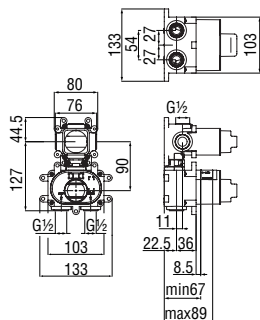

Wellbox 1 way, required flush-fit part

- ø 1/2" water inlet and outlet
- Stop taps
- Non-return valves
- Also suitable for assembly on plasterboard

-	WE00101	175,00 €

RCR201/5
61,00 €

RVT200/5D
19,00 €