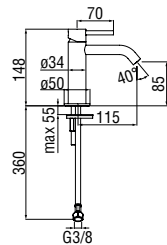

Single control

- 50% two step cartridge for water saving
- Anti limescale aerator M 16,5 x 1, flow rate 5 l/min
- Without waste
- ø 3/8" stainless steel flexible pipe

Cromo polished	AQ93118/17CR	175,00 €
Inox brushed	AQ93118/17IX	264,00 €
Mora matt	AQ93118/17BM	264,00 €

Cartridge warranty

RCR280/D
41,00 €

RAEK219/28
61,00 € - 10 pc.