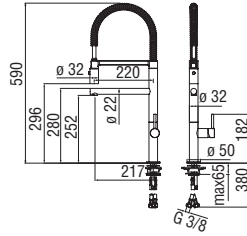

Single control

- 50% two step cartridge for water saving
- 360° swivel spout
- Anti limescale aerator M 18 x 1
- Swivel single jet hand shower
- ø 3/8" stainless steel flexible pipe

Cromo polished KL93300/50CR 586,00 €

Cartridge warranty

RCR280/D
41,00 €

RAEK220/27CR
45,00 € - 10 pc.