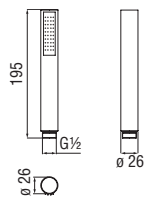

Single jet shower head (Abs)

· ø 1/2" connection

Cromo polished	AD142/91CR	44,00 €
Inox brushed	AD142/91IX	66,00 €
Grafite brushed PVD	AD142/91GUP	70,00 €
Mora matt	AD142/91BM	66,00 €
Neve matt	AD142/91WM	66,00 €
Miele brushed PVD	AD142/91CGP	70,00 €
Caffè brushed	AD142/91SB	70,00 €
Tramonto polished PVD	AD142/91RCP	70,00 €
Tabacco matt	AD142/91TA	70,00 €