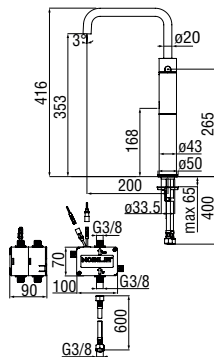

Basin infrared control

- Anti limescale aerator M 18 x 1, flow rate 5 l/min
- Swivel spout
- Battery powered
- Without waste, ø 3/8" stainless steel flexible pipe

Cromo polished	IRVE125128/3CR	555,00 €
Inox brushed	IRVE125128/3IX	834,00 €
Grafite brushed PVD	IRVE125128/3GUP	888,00 €
Miele brushed PVD	IRVE125128/3CGP	888,00 €
Caffè brushed	IRVE125128/3SB	888,00 €
Tramonto polished PVD	IRVE125128/3RCP	888,00 €
Tabacco matt	IRVE125128/3TA	888,00 €

Cartridge
warranty

RCR2020
43,00 €

RAEK222/125
19,00 €