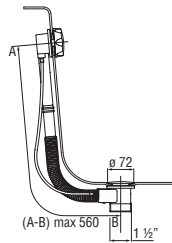

Tub column

- Movement "direct"

Cromo polished	AV00100/10CR	70,00 €
Inox brushed	AV00100/10IX	101,00 €
Grafite brushed PVD	AV00100/10GUP	168,00 €
Mora matt	AV00100/10BM	101,00 €
Neve matt	AV00100/10WM	101,00 €
Miele brushed PVD	AV00100/10CGP	168,00 €
Caffè brushed	AV00100/10SB	168,00 €
Tramonto polished PVD	AV00100/10RCP	168,00 €
Tabacco matt	AV00100/10TA	168,00 €