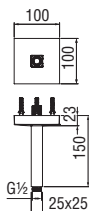

Cromo polished AD138/51CR 306,00 €

Shower arms

Ceiling arm

· Width 300 mm

Cromo polished	AD138/66CR	189,00 €
Inox brushed	AD138/66IX	282,00 €
Mora matt	AD138/66BM	282,00 €

Ceiling arm

· Length 150 mm
· Support mounting