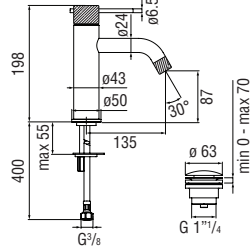

Cromo polished

Inox brushed

Grafite brushed PVD

Miele brushed PVD

Tabacco matt

Single control

- 50% two step cartridge for water saving
- Anti limescale aerator M 22 x 1, flow rate 5 l/min
- 1 1/4" push waste
- ø 3/8" stainless steel flexible pipe