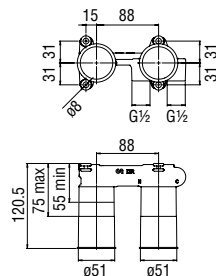

Allbox, required flush-fit part

- ø 1/2" hot and cold water inlet
- ø 1/2" outlet

-	WE00198	131,00 €

Cartridge
warranty

RCR350
41,00 €