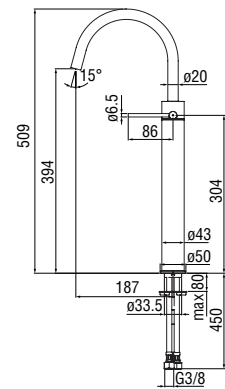

Basin single control

- Energy saving system with cold water side opening
- Anti limescale aerator M 18 x 1, flow rate 5 l/min
- Swivel spout
- Without waste, ø 3/8" stainless steel flexible pipe

Cromo polished	VE125148/3CR	518,00 €
Inox brushed	VE125148/3IX	761,00 €
Grafite brushed PVD	VE125148/3GUP	812,00 €
Miele brushed PVD	VE125148/3CGP	812,00 €
Caffè brushed	VE125148/3SB	812,00 €
Tramonto polished PVD	VE125148/3RCP	812,00 €
Tabacco matt	VE125148/3TA	812,00 €

Cartridge warranty

RCR2020
43,00 €

RAEK222/125
19,00 €