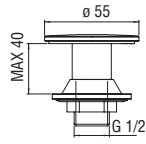

Plug

Cromo polished AV00125CR 21,00 €

Tap for external direct flush valve

· 3/4" connection