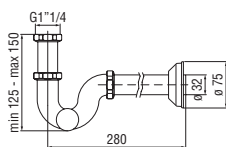

Syphon

- 1 1/4" connection
- Adjustable
- Without waste

Cromo polished AV00105/2CR 32,00 €

Syphon

- 1 1/4" connection
- Adjustable
- Without waste