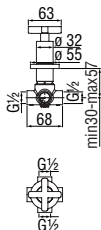

Cromo polished	LR116160CR	254,00 €
Grafite brushed PVD	LR116160GUP	405,00 €
Mora matt	LR116160BM	382,00 €

NR00212/27
25,00 €