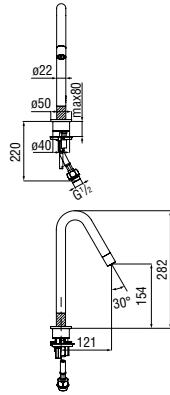

Spout for single control mixer

- Anti limescale aerator M 18,5 x 1, flow rate 5 l/min
- 1 1/4" push waste

Cromo polished	AV00156/24CR	313,00 €
Inox brushed	AV00156/24IX	501,00 €
Grafite brushed PVD	AV00156/24GUP	564,00 €
Miele brushed PVD	AV00156/24CGP	564,00 €
Tabacco matt	AV00156/24TA	564,00 €

RAEK222/44
64,00 € - 10 pz.

Single control mixer

- 50% two step cartridge for water saving
- 2-way inlet

Cromo polished	WE00110/9RSCR	293,00 €
Inox brushed	WE00110/9RSIX	468,00 €
Grafite brushed PVD	WE00110/9RSGUP	527,00 €
Miele brushed PVD	WE00110/9RSCGP	527,00 €
Tabacco matt	WE00110/9RSTA	527,00 €

Cartridge warranty
 RCR350
41,00 €