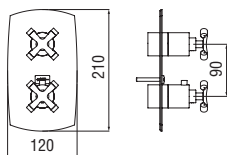

Carlos Primero external part

2-ways flush-fit thermostatic external part

- 38° C safety cut-out
- Vertical or horizontal assembly

Cromo polished	CP102CR	487,00 €
Miele brushed PVD	CP102CGP	779,00 €

NR00008
36,00 €