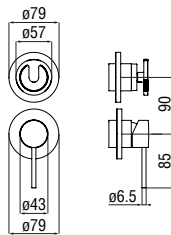

Sole external part

2-3-ways flush-fit single control external part

- 50% two step cartridge for water saving
- Invisible o-ring resistance, waterproof wall fixing

Cromo polished	WE81102/ISOCR	464,00 €
Inox brushed	WE81102/ISOIX	646,00 €
Grafite brushed PVD	WE81102/ISOGUP	689,00 €
Caffè brushed	WE81102/ISOSB	689,00 €
Tabacco matt	WE81102/ISOTA	689,00 €