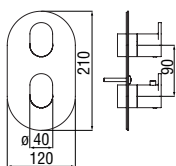

2-ways flush-fit thermostatic external part

- 38° C safety cut-out
- Vertical or horizontal assembly

Cromo polished	UP94102CR	398,00 €
Mora matt	UP94102BM	629,00 €

NR00008
36,00 €

Wellbox 2 ways, required flush-fit part

- ø 1/2" water inlet and outlet
- Stop taps
- Non-return valves
- Also suitable for assembly on plasterboard