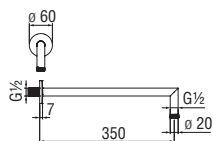

Cromo polished	AD139/12CR	254,00 €
Miele brushed PVD	AD139/12CGP	406,00 €

Shower arms

Wall arm

- Length 500 mm
- Support mounting

Cromo polished	AD138/59CR	215,00 €
----------------	------------	----------