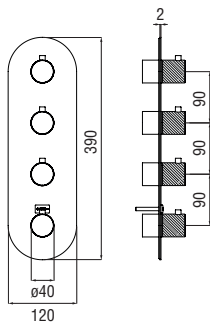

3-4-ways flush-fit thermostatic external part

- 38° C safety cut-out
- Vertical or horizontal assembly

Cromo polished	WE00103/RSCR	1.059,00 €
Inox brushed	WE00103/RSIX	1.590,00 €
Grafite brushed PVD	WE00103/RSGUP	1.695,00 €
Miele brushed PVD	WE00103/RSCGP	1.695,00 €
Tabacco matt	WE00103/RSTA	1.695,00 €

NR00008
36,00 €