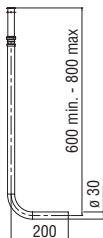

Pipe for external direct flush valve

· For external direct flush valve

Cromo polished	AV00115/1CR	62,00 €

Plug