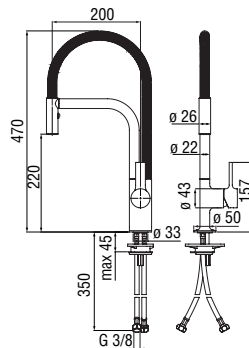

Master

Single control

- 50% two step cartridge for water saving
- Swivel spout
- Directional 2 jet swivel shower head with magnetic clip
- $\varnothing$ 3/8" stainless steel flexible pipe

Cromo polished	MP118300CR	420,00 €
Inox brushed	MP118300IX	630,00 €

Cartridge warranty

RCR350
41,00 €