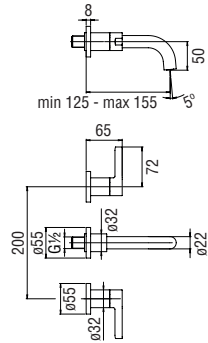

Wall mounted 3 hole set external part

- Anti limescale aerator M 18,5 x 1, flow rate 5 l/min
- Length of spout: min 125 - max 155 mm
- Without waste

Cromo polished	LR116298/ET1CR	291,00 €
Mora matt	LR116298/ET1BM	437,00 €

Allbox, required flush-fit part

- ø 1/2" hot and cold water inlet
- ø 1/2" outlet

-	WE00298	137,00 €

Wall mounted 3 hole set with long spout external part

- Anti limescale aerator M 18,5 x 1, flow rate 5 l/min
- Length of spout: min 175 - max 205 mm
- Without waste

Cromo polished	LR116298/1ET1CR	309,00 €
Mora matt	LR116298/1ET1BM	463,00 €

Allbox, required flush-fit part

- ø 1/2" hot and cold water inlet
- ø 1/2" outlet

-	WE00298	137,00 €