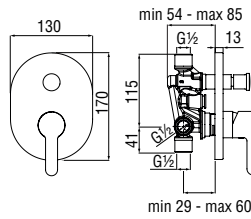

Built-in 2-ways single control mixer

- 50% two step cartridge for water saving
- $\varnothing 1/2''$ hot and cold water inlet
- $\varnothing 1/2''$ outlets
- Auto return deviator
- External part and flush-fit part

Cromo polished	AB87100CR	164,00 €
Mora matt	AB87100BM	222,00 €

Cartridge warranty

RCR350
41,00 €

NR00212/13CR
60,00 €

Optional box

- For assembly on plasterboard