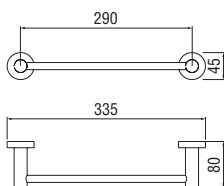

Towel holder

· Wall-mounted

Cromo polished	ACPL20/335CR	110,00 €
Inox brushed	ACPL20/335IX	166,00 €
Grafite brushed PVD	ACPL20/335GUP	175,00 €
Mora matt	ACPL20/335BM	166,00 €
Neve matt	ACPL20/335WM	149,00 €
Miele brushed PVD	ACPL20/335CGP	175,00 €
Caffè brushed	ACPL20/335SB	175,00 €
Tramonto polished PVD	ACPL20/335RCP	175,00 €
Tabacco matt	ACPL20/335TA	175,00 €