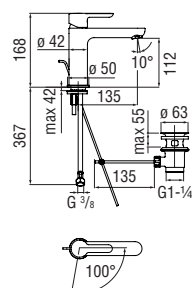

Cromo polished	ABH87148/1CR	146,00 €
Mora matt	ABH87148/1BM	219,00 €

Cartridge warranty

RCR350/ECO
50,00 €

RAEK219/23CR
64,00 € - 10 pc.

Energy and water saving single control

- Energy saving system with cold water side opening
- Anti limescale aerator M 24 x 1, flow rate 5 l/min
- 1 1/4" PVC waste
- \varnothing 3/8" stainless steel flexible pipe