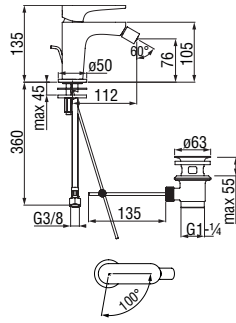

Energy saving single control

- Energy saving system with cold water side opening
- 50% two step cartridge for water saving
- Anti limescale aerator M 16,5 x 1, flow rate 5 l/min
- Swivel jet
- 1 1/4" waste with patented SNAP system
- ø 3/8" stainless steel flexible pipe

Cromo polished	YOE126119/1CR	169,00 €
Mora matt	YOE126119/1BM	254,00 €

Cartridge warranty

RCR280/DECO
53,00 €

RAE219/28CR
23,00 € - 1 pc.