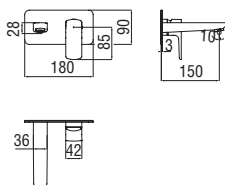

Wall-mounted single control external part

- 50% two step cartridge for water saving
- Anti limescale aerator M 24 x 1
- Length of spout 150 mm
- Without waste

Cromo polished	VV103198CR	276,00 €
Mora matt	VV103198BM	414,00 €

- RAEK220/37CR 49,00 € - 10 pz.
- NR00212/10CR 45,00 €