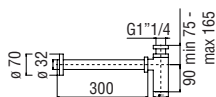

Siphons

Space-saving "Isy-Siphon"

- 1 1/4" connection
- Easy inspection with quick release clip
- Quick coupling tubes
- "Twist It Isy" Filter

- AV00107/4 41,00 €

Syphon

- 1 1/4" connection
- With inspection
- Without waste