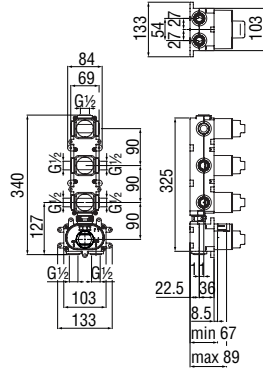

Wellbox 3 ways, required flush-fit part

- ø 1/2" water inlet and outlet
- Stop taps
- Non-return valves
- Also suitable for assembly on plasterboard

-	WE00103	334,00 €

RCR201/5
61,00 €

RVT200/5D
19,00 €