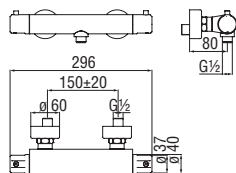

Thice

External thermostatic control with cold body

- Cold body
- 38° C safety cut-out
- Non-return valves
- ø 1/2" outlet

Cromo polished	TH85530CR	244,00 €

RCR200/33S
41,00 €

RCR201/56A
61,00 €