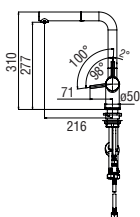

Electronic dual-lever with chilling-carbonating system

- 50% two step cartridge for water saving
- 180° swivel spout (adaptable 120 ° or 360 °)
- Dual Flow pull-out hand shower
- ø 3/8" stainless steel flexible pipe
- Colour LEDs to select the type of water to dispense (room temperature filtered water, chilled water, carbonated chilled water)
- Separate dispensing channels for filtered water and carbonated filtered water
- EC certified electronic chilling-carbonating device
- Chilled water temperature can be selected between 4°C and 10°C using the Nobili Sorgente app
- Customisable degree of carbonation
- Dispenses up to 1.7 litres below 10°C
- Chills by 10 °C up to 2.2 litres of water in 8 minutes (approximately 16.5 l/hour, inlet water temperature 15 °C)
- GIOIA 5-stage filter with RFID* technology (maximum duration 1 year or average capacity of 1,700 litres at 18 °f @ bypass level 6)
- CO2 cylinder included in the set (compatible with all cylinders with Sodastream TP21x4 compatible coupling)
- WiFi connectivity with the Nobili Sorgente App on Android and Apple (available from Google Play Store and Apple Store respectively)
- Maximum power rating 230 W
- Voltage 230 V (50 Hz)
- EU Schuko power supply

*Single compatible filter available for purchase from Nobili or distributors

N.B.: minimum installation requirements L 30 x D 55 x H 49 cm (subject to proper cabinet ventilation)

The Apple and Apple Store trademarks are the sole property of Apple Inc., registered trademark. Apple is not responsible for the operation of this device, nor for its compatibility with it and/or with regulating safety standards.

Cromo polished	LVOK117/EFRCR	3.150,00 €
Inox brushed	LVOK117/EFRIX	3.360,00 €
Mora matt	LVOK117/EFBMB	3.360,00 €

Cartridge warranty

RCR350 41,00 €