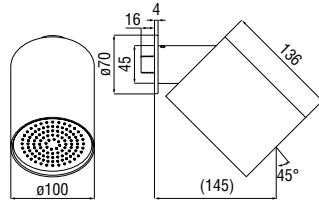

Wall-mounted shower head (Inox)

· Silk jet, flow rate 6 l/min

Cromo polished	AD139/146CR	656,00 €
Inox brushed	AD139/146IX	761,00 €
Grafite brushed PVD	AD139/146GUP	992,00 €
Mora matt	AD139/146BM	761,00 €
Miele brushed PVD	AD139/146CGP	992,00 €