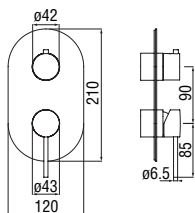

2-3-ways flush-fit single control external part

- 50% two step cartridge for water saving
- Invisible o-ring resistance, waterproof wall fixing

Cromo polished	WE81102/VE CR	434,00 €
Inox brushed	WE81102/VE IX	655,00 €
Grafite brushed PVD	WE81102/VE GUP	693,00 €
Miele brushed PVD	WE81102/VE CGP	693,00 €
Caffè brushed	WE81102/VE SB	693,00 €
Tramonto polished PVD	WE81102/VE RCP	700,00 €
Tabacco matt	WE81102/VE TA	693,00 €