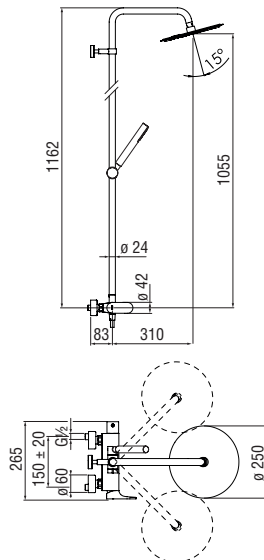

External single control

- 50% two step cartridge for water saving
- Swivel shower head ø 200 mm abs
- Auto return deviator
- Sliding swivel hand shower support
- 3-jet hand shower and 150 cm hose

Cromo polished	LR116130/30CR	854,00 €
Mora matt	LR116130/30BM	1.282,00 €

Cartridge warranty

RCR350/D
41,00 €

Yoyo