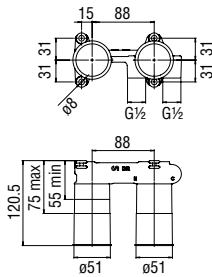

Allbox, required flush-fit part

- ø 1/2" hot and cold water inlet
- ø 1/2" outlet

- WE00198 131,00 €

Cartridge warranty

RCR350
41,00 €

Wall-mounted single control external part long spout

- 50% two step cartridge for water saving
- Anti limescale aerator M 24 x 1
- Length of spout 200 mm
- Without waste