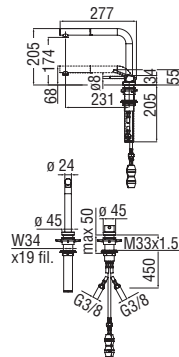

Retractable / Acquerelli

Single control mixer tap with retractable spout

- 50% two step cartridge for water saving
- 360° swivel spout
- Pull-out single jet hand shower
- ø 3/8" stainless steel flexible pipe

Cromo polished AQ93500CR 497,00 €

Inox brushed AQ93500IX 746,00 €

Cartridge warranty

RCR280/D
41,00 €