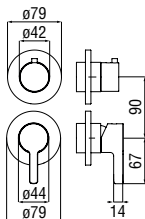

Uno external part

2-3-ways flush-fit single control external part

- 50% two step cartridge for water saving
- Invisible o-ring resistance
- Waterproof wall fixing

Cromo polished	WE81102/1LRCR	434,00 €
Mora matt	WE81102/1LRBM	649,00 €