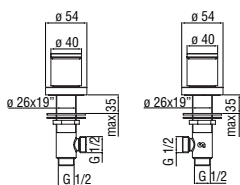

Standing taps

· 2-way inlet

Cromo polished	UP94204CR	151,00 €
Mora matt	UP94204BM	227,00 €

RVT200/5D
19,00 €

RVT200/5S
19,00 €

Standing taps

· 2-way inlet