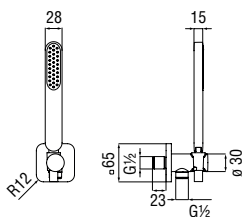

Duplex with 1/2" water connection

- Teflon coated fixed hand shower support
- Single jet hand shower and 150 cm hose

Cromo polished	AD146/31CR	139,00 €