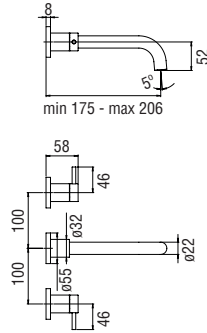

Wall-mounted washbasin

Wall mounted 3 hole set with long spout external part

- Anti limescale aerator M 18,5 x 1, flow rate 5 l/min
- Length of spout: min 175 - max 206 mm
- Without waste

Cromo polished	VE125298/1ECR	359,00 €
Inox brushed	VE125298/1EIX	539,00 €
Grafite brushed PVD	VE125298/1EGUP	668,00 €
Miele brushed PVD	VE125298/1ECGP	668,00 €
Caffè brushed	VE125298/1ESB	668,00 €
Tramonto polished PVD	VE125298/1ERCP	668,00 €
Tabacco matt	VE125298/1ETA	668,00 €