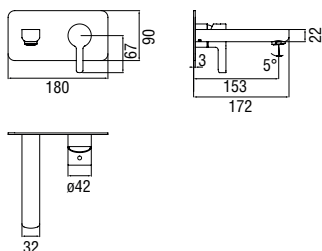

Uno external part

Wall-mounted single control external part

- 50% two step cartridge for water saving
- Anti limescale aerator M 24 x 1
- Length of spout 170 mm
- Without waste

Cromo polished	LR116198CR	296,00 €
Mora matt	LR116198BM	444,00 €

RAEK220/37CR
49,00 € - 10 pc.

NR00212/10CR
45,00 €

Wall-mounted single control external part long spout

- 50% two step cartridge for water saving
- Anti limescale aerator M 24 x 1
- Length of spout 220 mm
- Without waste