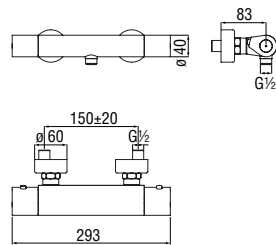

External thermostatic mixer

- 38° C safety cut-out
- Non-return valves
- ø 1/2" outlet

Cromo polished	SE124030CR	236,00 €
Inox brushed	SE124030IX	355,00 €
Mora matt	SE124030BM	355,00 €

RCR201/6
61,00 €

RVT200/26
19,00 €