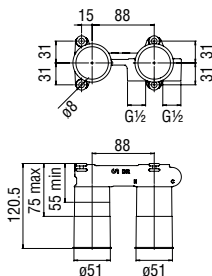

Allbox, required flush-fit part

- ø 1/2" hot and cold water inlet
- ø 1/2" outlet

-	WE00198	131,00 €

Cartridge warranty

RCR350
41,00 €