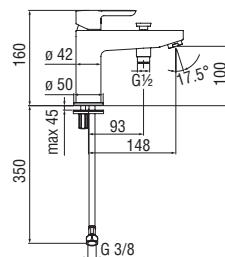

Single control

- 50% two step cartridge for water saving
- Anti limescale aerator M 24 x 1
- Auto return deviator
- Non-return valves
- ø 1/2" outlet

Cromo polished	AB87118/10CR	197,00 €
Mora matt	AB87118/10BM	267,00 €

Cartridge warranty

RCR350/D
41,00 €

RAEK220/14CR
47,00 € - 10 pc.