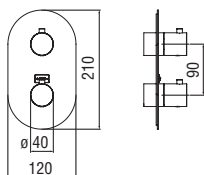

2-ways flush-fit thermostatic external part

- 38° C safety cut-out
- Vertical or horizontal assembly

Cromo polished	WE00102/TCR	444,00 €
Inox brushed	WE00102/TIX	685,00 €
Grafite brushed PVD	WE00102/TGUP	730,00 €
Miele brushed PVD	WE00102/TCGP	730,00 €
Caffè brushed	WE00102/TSB	730,00 €
Tramonto polished PVD	WE00102/TRCP	730,00 €
Tabacco matt	WE00102/TTA	730,00 €

NR00008
36,00 €