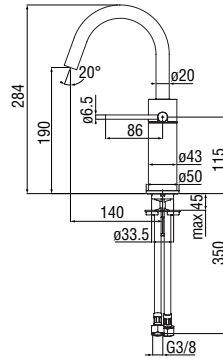

Single control

- Energy saving system with cold water side opening
- Anti limescale aerator M 18 x 1, flow rate 5 l/min
- Swivel spout
- Without waste, ø 3/8" stainless steel flexible pipe

Cromo polished	VE125138/3CR	362,00 €
Inox brushed	VE125138/3IX	533,00 €
Grafite brushed PVD	VE125138/3GUP	568,00 €
Miele brushed PVD	VE125138/3CGP	568,00 €
Caffè brushed	VE125138/3SB	568,00 €
Tramonto polished PVD	VE125138/3RCP	568,00 €
Tabacco matt	VE125138/3TA	568,00 €

Cartridge warranty

RCR2020
43,00 €

RAEK222/125
19,00 €