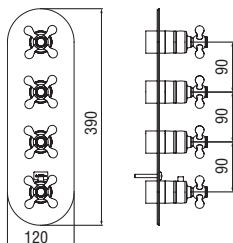

NR00008
36,00 €

Grazia external part

4-ways flush-fit thermostatic external part

- 38° C safety cut-out
- Vertical or horizontal assembly

Cromo polished	GRC5104CR	974,00 €
Miele brushed PVD	GRC5104CGP	1.559,00 €