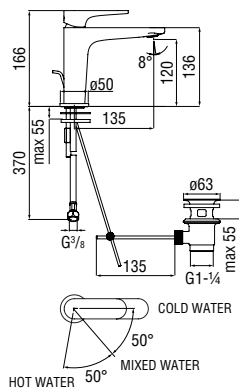

Cromo polished	YO126118/3CR	165,00 €
Mora matt	YO126118/3BM	247,00 €

Cartridge warranty

RCR280/D
41,00 €

RAEK222/40
59,00 € - 10 pc.

Energy saving single control

- Energy saving system with cold water side opening
- 50% two step cartridge for water saving
- Anti limescale aerator M 24 x 1, flow rate 5 l/min
- 1 1/4" waste with patented SNAP system
- ø 3/8" stainless steel flexible pipe