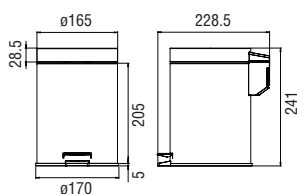

Waste bin

· With pedal

Cromo polished	ACPL97CR	167,00 €
Inox brushed	ACPL97IX	209,00 €
Mora matt	ACPL97BM	209,00 €
Neve matt	ACPL97WM	209,00 €