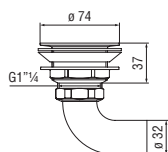

Cromo polished AV00111/1CR 43,00 €

Low profile syphon

- 40 - 50 mm PP terminal