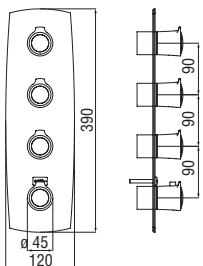

3-ways flush-fit thermostatic external part

- 38° C safety cut-out
- Vertical or horizontal assembly

Cromo polished   SI98103CR   931,00 €

NR00008
36,00 €