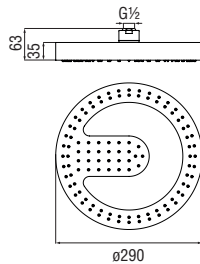

Shower heads

Swivel shower head (Inox)

· Dimension $\varnothing$ 290 mm

· Rain jet

Cromo polished	AD139/138CR	1.365,00 €
Inox brushed	AD139/138IX	2.048,00 €
Grafite brushed PVD	AD139/138GUP	2.184,00 €
Caffè brushed	AD139/138SB	2.184,00 €
Tabacco matt	AD139/138TA	2.184,00 €

Wall-mounted shower head (Brass)

· Rain jet