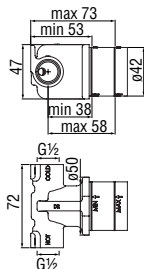

Flush fit part

Allbox, required flush-fit part

· ø 1/2" hot and cold water inlet

WE00600

112,00 €