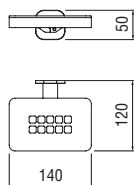

Cromo polished   ACLP02CR   98,00 €

Glass holder

· Free-standing