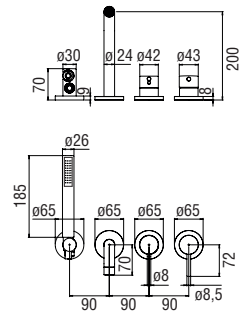

2-ways flush-fit single control external part

- 50% two step cartridge for water saving
- 2-way deviator
- Anti limescale aerator M 22 x 1
- Single jet hand shower and 150 cm hose

Cromo polished	WEBK110/91TCR	550,00 €
Inox brushed	WEBK110/91TIX	823,00 €
Grafite brushed PVD	WEBK110/91TGUP	880,00 €
Mora matt	WEBK110/91TBM	823,00 €
Neve matt	WEBK110/91TWM	823,00 €
Miele brushed PVD	WEBK110/91TCGP	880,00 €
Tabacco matt	WEBK110/91TTA	880,00 €

RAEK220/36CR
56,00 € - 10 pz.

NR00212/22CR
89,00 €

Required flush-fit part

- ø 1/2" water inlet and outlet