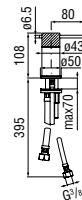

Cromo polished	WE00110/9RSCR	293,00 €
Inox brushed	WE00110/9RSIX	468,00 €
Grafite brushed PVD	WE00110/9RSGUP	527,00 €
Miele brushed PVD	WE00110/9RSCGP	527,00 €
Tabacco matt	WE00110/9RSTA	527,00 €

Cartridge warranty

RCR350
41,00 €

Single control mixer

- 50% two step cartridge for water saving
- 2-way inlet