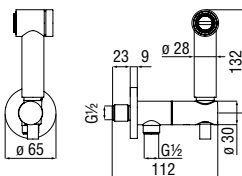

Shut-off hand shower

Set wc with 1/2" water connection

- Single jet hand shower with open / close button
- 100 cm hose

Cromo polished	AV00601CR	189,00 €
Inox brushed	AV00601IX	284,00 €
Grafite brushed PVD	AV00601GUP	302,00 €
Mora matt	AV00601BM	284,00 €
Miele brushed PVD	AV00601CGP	302,00 €
Caffè brushed	AV00601SB	302,00 €
Tramonto polished PVD	AV00601RCP	302,00 €
Tabacco matt	AV00601TA	302,00 €