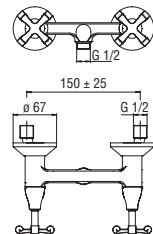

Carlos Primero

External unit

- ø 1/2" outlet

Cromo polished   CP230CR   309,00 €

Miele brushed PVD   CP230CGP   494,00 €

RVT200/26
19,00 €