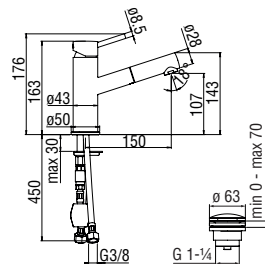

Single control with pull-out hand shower

- 50% two step cartridge for water saving
- Pull-out single jet hand shower
- 1 1/4" push waste
- ø 3/8" stainless steel flexible pipe

Cromo polished	LV00118/40CR	293,00 €
Inox brushed	LV00118/40IX	439,00 €
Mora matt	LV00118/40BM	439,00 €
Neve matt	LV00118/40WM	439,00 €

Cartridge warranty

RCR350
41,00 €