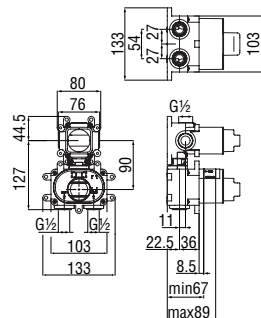

Wellbox 1 way, required flush-fit part

- ø 1/2" water inlet and outlet
- Stop taps
- Non-return valves
- Also suitable for assembly on plasterboard

-	WE00101	175,00 €

RCR201/5 61,00 €
 RVT200/5D 19,00 €