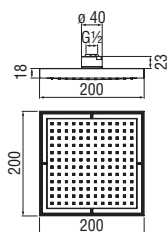

Cromo p. and grey	AD139/17CR	177,00 €

Swivel shower head (Brass)

- Dimension $\varnothing$ 200 mm
- Rain jet