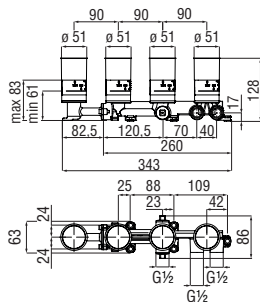

-	WE81201/T	410,00 €

Cartridge warranty
RCR350 41,00 €
RCR201/35FSC 41,00 €

Wall mounted spout

- Anti limescale aerator M 22 x 1
- Length 200 mm