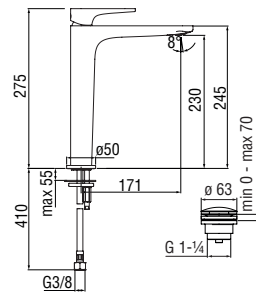

Basin single control

- 50% two step cartridge for water saving
- Anti limescale aerator M 24 x 1, flow rate 5 l/min
- 1 1/4" push waste
- $\varnothing$ 3/8" stainless steel flexible pipe

Cromo polished	YO126128/2CR	332,00 €
Mora matt	YO126128/2BM	500,00 €

Cartridge warranty

RCR280/D
41,00 €

RAEK222/40
59,00 € - 10 pc.