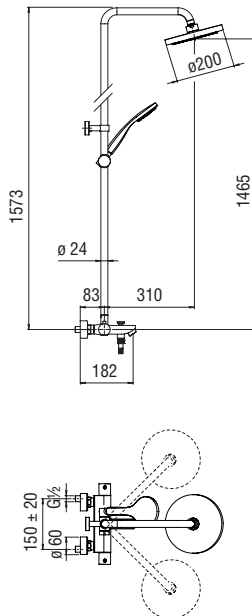

External thermostatic mixer for bathtub

- 38° C safety cut-out
- Non-return valves
- Anti limescale aerator M 28 x 1
- Swivel shower head ø 200 mm
- Sliding swivel hand shower support
- Single jet hand shower and 150 cm hose
- Compatible with shelf AV00141/5

Cromo polished	TG85310/30CR	986,00 €

RCR201/5
61,00 €

RCR201/70
41,00 €

RAEK219/4CR
45,00 € - 5 pc.