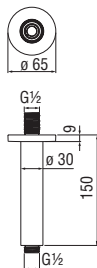

Ceiling arm

- Length 150 mm

Cromo polished	AD138/63CR	160,00 €
Inox brushed	AD138/63IX	239,00 €
Grafite brushed PVD	AD138/63GUP	255,00 €
Mora matt	AD138/63BM	239,00 €
Neve matt	AD138/63WM	239,00 €
Miele brushed PVD	AD138/63CGP	255,00 €
Caffè brushed	AD138/63SB	255,00 €
Tramonto polished PVD	AD138/63RCP	255,00 €
Tabacco matt	AD138/63TA	255,00 €