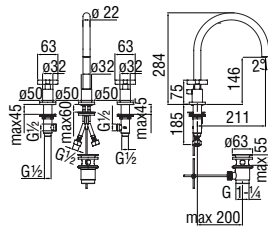

3-hole set with long spout

- Anti limescale aerator M 18,5 x 1, flow rate 5 l/min
- Swivel spout
- 1 1/4" waste with patented SNAP system

Cromo polished	LR116211/5CR	465,00 €
Grafite brushed PVD	LR116211/5GUP	723,00 €
Mora matt	LR116211/5BM	678,00 €

RVT200/10
19,00 €

RAEK222/44
64,00 € - 10 pc.