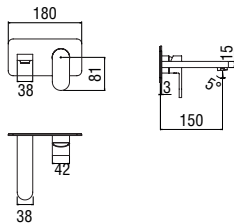

Wall-mounted single control external part

- 50% two step cartridge for water saving
- Anti limescale aerator M 24 x 1
- Length of spout 150 mm
- Without waste

Cromo polished	UP94198CR	258,00 €
Mora matt	UP94198BM	387,00 €

RAEK220/37CR
49,00 € - 10 pz.

NR00212/10CR
45,00 €