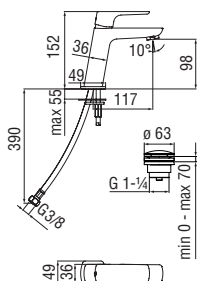

Single control

- 50% two step cartridge for water saving
- Anti limescale aerator M 24 x 1
- 1 1/4" push waste
- ø 3/8" stainless steel flexible pipe

Cromo polished	VV103118/2CR	189,00 €
Mora matt	VV103118/2BM	284,00 €

Cartridge warranty

RCR280/D
41,00 €

RAEK220/37CR
49,00 € - 10 pc.