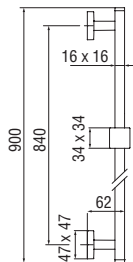

Cromo polished	AD140/21RCR	249,00 €
Inox brushed	AD140/21RIX	373,00 €
Mora matt	AD140/21RBM	373,00 €

Shower head support

· Sliding swivel hand shower support