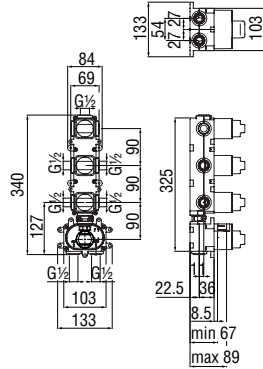

Wellbox 3 ways, required flush-fit part

- ø 1/2" water inlet and outlet
- Stop taps
- Non-return valves
- Also suitable for assembly on plasterboard

-	WE00103	334,00 €

RCR201/5
61,00 €

RVT200/5D
19,00 €