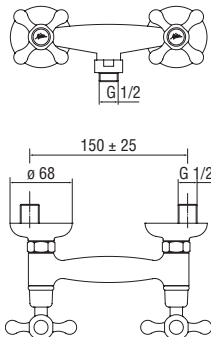

Grazia

External unit

- ø 1/2" outlet

Cromo polished   GRC5003/ICR   191,00 €

Miele brushed PVD   GRC5003/ICGP   306,00 €

RVT200/5D
19,00 €

External single control mixer