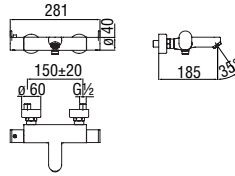

External thermostatic mixer

- 38° C safety cut-out
- Non-return valves
- Anti limescale aerator M 28 x 1
- 2 ways ceramic diverter
- ø 1/2" outlet

Cromo polished	UP94010/1CR	348,00 €
Mora matt	UP94010/1BM	522,00 €

RCR201/5
61,00 €

RCR201/70
41,00 €

RAEK219/41CR
49,00 € - 5 pc.