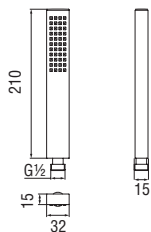

Single jet shower head (Brass)

· ø 1/2" connection

Cromo polished	AD142/124CR	86,00 €