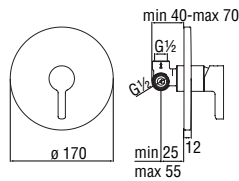

Cromo polished	LR116108CR	183,00 €
Mora matt	LR116108BM	288,00 €

Cartridge warranty
 RCR350 41,00 €
 NR00212/10CR 45,00 €

2-ways flush-fit single control external part

- 50% two step cartridge for water saving
- Auto return deviator
- Invisible o-ring resistance
- Waterproof wall fixing