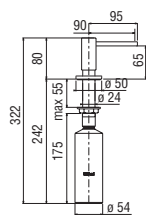

Cromo polished	AVP3536CR	154,00 €