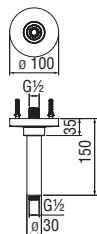

Ceiling arm

- Length 150 mm
- Support mounting

Cromo polished	AD138/55CR	224,00 €