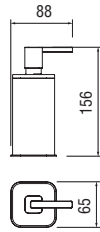

Soap dispenser
· Free-standing

Cromo polished   ACLP61CR   224,00 €