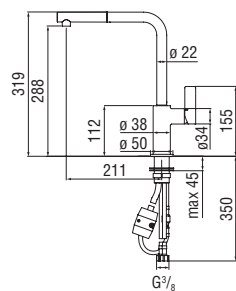

Stainless steel single control mixer tap

- 50% two step cartridge for water saving
- 180° swivel spout
- Pull-out single jet hand shower
- ø 3/8" stainless steel flexible pipe

Acciaio brushed FL961271P 464,00 €

Cartridge warranty

RCR280/D
41,00 €