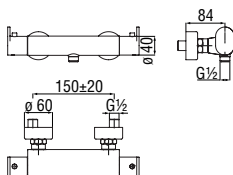

Up

External thermostatic mixer

- 38° C safety cut-out
- Non-return valves
- ø 1/2" outlet

Cromo polished	UP94030CR	257,00 €
Mora matt	UP94030BM	386,00 €

RCR201/6
61,00 €

RVT200/26
19,00 €