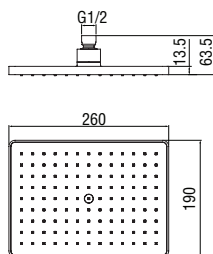

Swivel shower head (Abs)

- Dimensions 245 x 245 mm
- Rain jet

Cromo polished	AD139/122CR	215,00 €
Inox brushed	AD139/122IX	323,00 €
Mora matt	AD139/122BM	323,00 €

Swivel shower head (Abs)

- Dimension 260 x 190 mm
- Rain jet