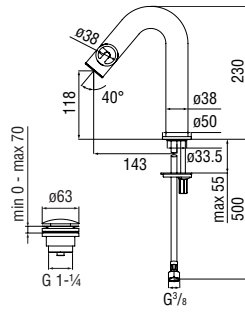

Single control

- Energy saving system with cold water side opening
- Anti limescale aerator M 18,5 x 1, flow rate 5 l/min
- 1 1/4" push waste
- ø 3/8" stainless steel flexible pipe

Cromo polished	SO130118/2CR	420,00 €
Inox brushed	SO130118/2IX	617,00 €
Grafite brushed PVD	SO130118/2GUP	658,00 €
Caffè brushed	SO130118/2SB	658,00 €
Tabacco matt	SO130118/2TA	658,00 €

Cartridge warranty

RCR2020
43,00 €

RAEK222/44
64,00 € - 10 pc.