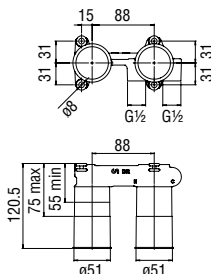

Allbox, required flush-fit part

- ø 1/2" hot and cold water inlet
- ø 1/2" outlet

- WE00198 131,00 €

Cartridge warranty

RCR350
41,00 €