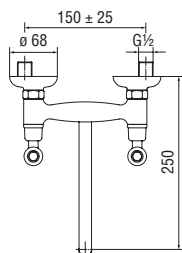

Wall mounted / Antica

Wall-mounted dual control

- Swivel spout
- Anti limescale aerator M 22 x 1

Cromo polished AT31003CR 268,00 €

Tabacco matt AT31003TA 428,00 €

RVT200/5S
19,00 €

RVT200/5D
19,00 €

RAEK219/63CR
56,00 € - 10 pc.