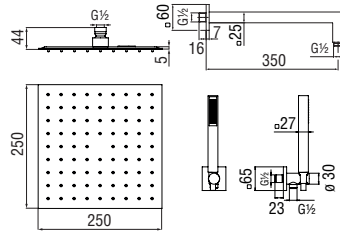

Arm, shower head and duplex

- 350 mm wall arm
- Swivel shower head 250 x 250 mm thick 2 mm
- 1/2" water connection
- Teflon coated fixed hand shower support
- Single jet hand shower and 150 cm hose

Cromo polished	WESK003CR	524,00 €
Mora matt	WESK003BM	786,00 €