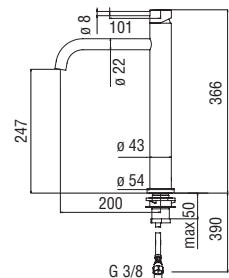

Single control

- 50% two step cartridge for water saving
- 120° swivel body
- Anti limescale aerator M 18,5 x 1
- ø 3/8" stainless steel flexible pipe

Cromo polished	LVO0713CR	272,00 €

Cartridge warranty

RCR350
41,00 €

RAEK222/23
45,00 € - 10 pc.