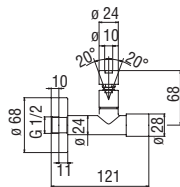

Under-washbasin taps

Unde-washbasin tap with filter

- $\varnothing$ 1/2" connection

Cromo polished	AV00121/21CR	66,00 €
Inox brushed	AV00121/21IX	100,00 €
Grafite brushed PVD	AV00121/21GUP	106,00 €
Mora matt	AV00121/21BM	100,00 €
Neve matt	AV00121/21WM	100,00 €
Miele brushed PVD	AV00121/21CGP	106,00 €
Caffè brushed	AV00121/21SB	106,00 €
Tramonto polished PVD	AV00121/21RCP	106,00 €
Tabacco matt	AV00121/21TA	106,00 €

Unde-washbasin tap with filter

- $\varnothing$ 1/2" connection