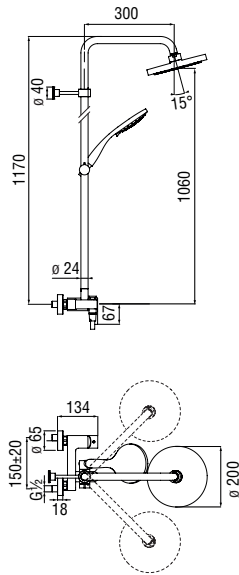

Cromo polished AQ93130/5OCR 971,00 €
 Inox brushed AQ93130/50IX 1.454,00 €
 Mora matt AQ93130/50BM 1.454,00 €

∞
Cartridge
warranty

RCR280/D
41,00 €

Uno

External single control

- 50% two step cartridge for water saving
- Swivel shower head ø 200 mm abs
- Auto return deviator
- Sliding swivel hand shower support
- 3-jet hand shower and 150 cm hose