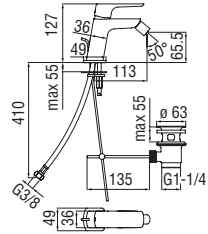

Single control

- 50% two step cartridge for water saving
- Anti limescale aerator M 16,5 x 1
- Swivel jet
- 1 1/4" waste with patented SNAP system
- ø 3/8" stainless steel flexible pipe

Cromo polished	VV103119/1CR	174,00 €
Mora matt	VV103119/1BM	260,00 €

Cartridge warranty

RCR280/D
41,00 €

RAE222/25CR
22,00 € - 1 pc.