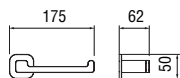

Toilet roll holder

· Wall-mounted

Cromo polished   ACLP30CR   101,00 €

Toilet roll holder

· Wall-mounted

· With cover