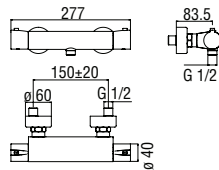

Cromo polished	VV103030CR	221,00 €
Mora matt	VV103030BM	330,00 €

RCR201/6
61,00 €

RVT200/26
19,00 €