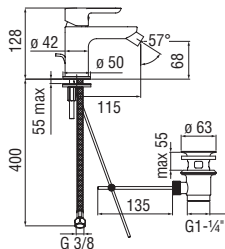

Single control

- 50% two step cartridge for water saving
- Anti limescale aerator M 16,5 x 1
- Swivel jet
- 1 1/4" waste with patented SNAP system
- ø 3/8" stainless steel flexible pipe

Cromo polished	AB87119/1CR	106,00 €
Mora matt	AB87119/1BM	144,00 €

Cartridge warranty

RCR350/D
41,00 €

RAE222/25CR
22,00 € - 1 pc.