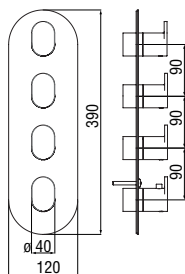

4-ways flush-fit thermostatic external part

- 38° C safety cut-out
- Vertical or horizontal assembly

Cromo polished	UP94104CR	822,00 €
Mora matt	UP94104BM	1.295,00 €

NR00008
36,00 €