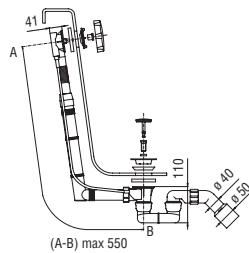

Tub column

- Rack and pinion movement
- Low profile ABS syphon
- 40 - 50 mm PP terminal
- Flex-top" overflow pipe

Cromo polished AV00100/50CR 66,00 €