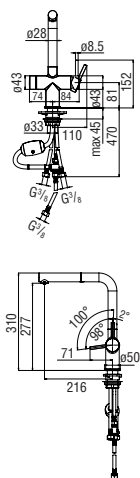

Electronic dual-lever with chilling-carbonating system

- 50% two step cartridge for water saving
- 180° swivel spout (adaptable 120 ° or 360 °)
- Dual Flow pull-out hand shower
- ø 3/8" stainless steel flexible pipe
- Colour LEDs to select the type of water to dispense (room temperature filtered water, chilled water, carbonated chilled water)
- Separate dispensing channels for filtered water and carbonated filtered water
- EC certified electronic chilling-carbonating device
- Chilled water temperature can be selected between 4°C and 10°C using the Nobili Sorgente app
- Customisable degree of carbonation
- Dispenses up to 1.7 litres below 10°C
- Chills by 10 °C up to 2.2 litres of water in 8 minutes (approximately 16.5 l/hour, inlet water temperature 15 °C)
- GIOIA 5-stage filter with RFID* technology (maximum duration 1 year or average capacity of 1,700 litres at 18 °f @ bypass level 6)
- CO2 cylinder included in the set (compatible with all cylinders with Sodastream TP21x4 compatible coupling)
- WiFi connectivity with the Nobili Sorgente App on Android and Apple (available from Google Play Store and Apple Store respectively)
- Maximum power rating 230 W
- Voltage 230 V (50 Hz)
- EU Schuko power supply

*Single compatible filter available for purchase from Nobili or distributors

N.B.: minimum installation requirements L 30 x D 55 x H 49 cm (subject to proper cabinet ventilation)

The Apple and Apple Store trademarks are the sole property of Apple Inc., registered trademark. Apple is not responsible for the operation of this device, nor for its compatibility with it and/or with regulating safety standards.

Cromo polished	LVOK117/EFRCR	3.150,00 €
Inox brushed	LVOK117/EFRIX	3.360,00 €
Mora matt	LVOK117/EFBMB	3.360,00 €

Cartridge warranty

RCR350 41,00 €