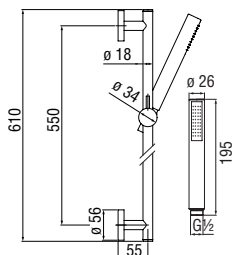

Cromo polished	AD140/36CR	152,00 €
Mora matt	AD140/36BM	229,00 €

Wall rail

- Sliding swivel hand shower support
- Single jet hand shower and 150 cm hose

Cromo polished	AD140/51CR	143,00 €
Grafite brushed PVD	AD140/51GUP	303,00 €
Mora matt	AD140/51BM	214,00 €
Miele brushed PVD	AD140/51CGP	303,00 €