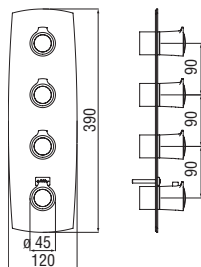

4-ways flush-fit thermostatic external part

- 38° C safety cut-out
- Vertical or horizontal assembly

Cromo polished SI98104CR 931,00 €

NR00008
36,00 €