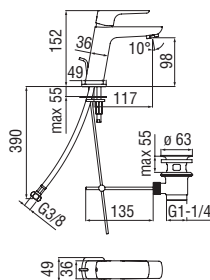

Single control

- 50% two step cartridge for water saving
- Anti limescale aerator M 24 x 1
- 1 1/4" waste with patented SNAP system
- ø 3/8" stainless steel flexible pipe

Cromo polished	VV103118/1CR	174,00 €
Mora matt	VV103118/1BM	260,00 €

Cartridge warranty

RCR280/D
41,00 €

RAEK220/37CR
49,00 € - 10 pc.