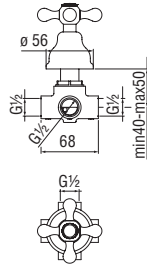

2-ways deviator

- 2-way inlet
- ø 1/2" outlets

Cromo polished	GR05160CR	271,00 €
Miele brushed PVD	GR05160CGP	434,00 €

RCR201/45
22,00 €