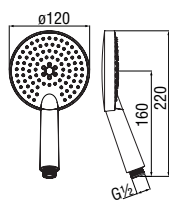

3-jet shower head (Abs)

· ø 1/2" connection
· Pushbutton control

Cromo polished	AD142/179CR	101,00 €