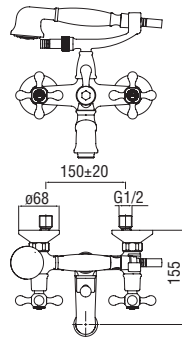

External group with shower set

- Anti limescale aerator M 28 x 1
- Manual deviator
- Single jet hand shower and 150 cm hose

Cromo polished	GRC5001CR	406,00 €
Miele brushed PVD	GRC5001CGP	650,00 €

RVT200/5D
19,00 €

RAEK219/41CR
49,00 € - 5 pc.