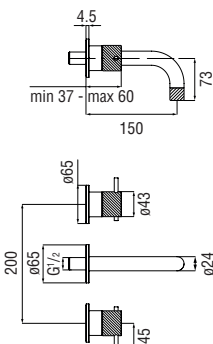

Wall mounted 3 hole set external part

- Anti limescale aerator M 22 x 1, flow rate 5 l/min
- Length of spout 150 mm
- Without waste

Cromo polished	RSI31298/ECR	418,00 €
Inox brushed	RSI31298/EIX	627,00 €
Grafite brushed PVD	RSI31298/EGUP	669,00 €
Miele brushed PVD	RSI31298/ECGP	669,00 €
Tabacco matt	RSI31298/ETA	669,00 €

RVT200/5D
19,00 €

RVT200/5S
19,00 €

RAE220/67CR
24,00 € - 1 pz.

NR00212/35
86,00 €