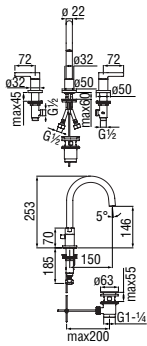

3-hole set

- Anti limescale aerator M 18,5 x 1, flow rate 5 l/min
- Swivel spout
- 1 1/4" waste with patented SNAP system

Cromo polished	LR116211/1T1CR	437,00 €
Mora matt	LR116211/1T1BM	637,00 €

RVT200/5S
19,00 €

RVT200/5D
19,00 €

RAEK222/44
64,00 € - 10 pc.