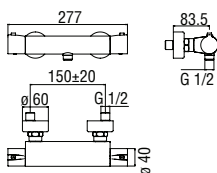

External thermostatic mixer

- 38° C safety cut-out
- Non-return valves
- ø 1/2" outlet

Cromo polished	VV103030CR	221,00 €
Mora matt	VV103030BM	330,00 €

RCR201/6
61,00 €

RVT200/26
19,00 €