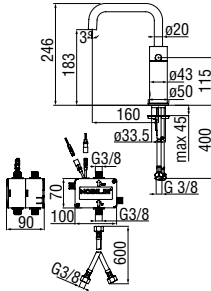

Infrared control

- Anti limescale aerator M 18 x 1, flow rate 5 l/min
- Swivel spout
- Battery powered
- Without waste, ø 3/8" stainless steel flexible pipe

Cromo polished	IRVE125118/3CR	486,00 €
Inox brushed	IRVE125118/3IX	730,00 €
Grafite brushed PVD	IRVE125118/3GUP	778,00 €
Miele brushed PVD	IRVE125118/3CGP	778,00 €
Caffè brushed	IRVE125118/3SB	778,00 €
Tramonto polished PVD	IRVE125118/3RCP	778,00 €
Tabacco matt	IRVE125118/3TA	778,00 €

Cartridge warranty

RCR2020
43,00 €

RAEK222/125
19,00 €