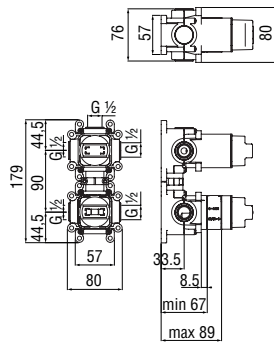

2-3-ways flush-fit single control external part

- 50% two step cartridge for water saving
- Invisible o-ring resistance
- Waterproof wall fixing

Cromo polished	WE81102/1LRCR	434,00 €
Mora matt	WE81102/1LRBM	649,00 €

Techbox 3 ways, required flush-fit part

- 3 ways ceramic diverter
- ø 1/2" water inlet and outlet
- Also suitable for assembly on plasterboard

-	WE81103	193,00 €

Cartridge warranty	RCR350 41,00 €	RCR201/3SC 41,00 €	NR00212/32 89,00 €