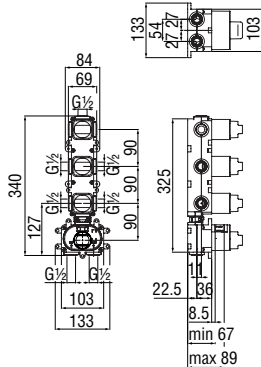

Wellbox 3 ways, required flush-fit part

- ø 1/2" water inlet and outlet
- Stop taps
- Non-return valves
- Also suitable for assembly on plasterboard

-	WE00103	334,00 €

RCR201/5
61,00 €

RVT200/5D
19,00 €