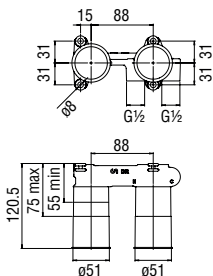

Allbox, required flush-fit part

- ø 1/2" hot and cold water inlet
- ø 1/2" outlet

-	WE00198	131,00 €

Cartridge warranty

RCR350
41,00 €