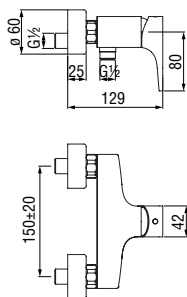

Yoyo

External single control

- 50% two step cartridge for water saving
- ø 1/2" outlet

Cromo polished	YO126130CR	173,00 €
Mora matt	YO126130BM	259,00 €

Cartridge warranty

RCR350
41,00 €