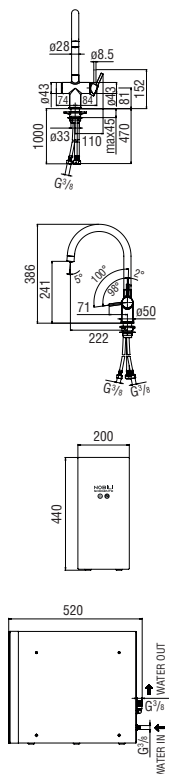

*Single compatible filter available for purchase from Nobile or distributors

N.B.: minimum installation requirements L 30 x D 55 x H 49 cm (subject to proper cabinet ventilation)

The Apple and Apple Store trademarks are the sole property of Apple Inc., registered trademark. Apple is not responsible for the operation of this device, nor for its compatibility with it and/or with regulating safety standards.

Cromo polished	LVOK133/EFRCR	2.993,00 €
Inox brushed	LVOK133/EFRIX	3.203,00 €
Mora matt	LVOK133/EFRBM	3.203,00 €
Ambra brushed PVD	LVOK133/EFRGTP	3.360,00 €

Cartridge warranty

RCR350
41,00 €

RAE219/77CR
63,00 € - 10 pc.