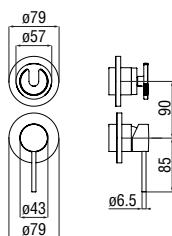

Sole external part

2-3-ways flush-fit single control external part

- 50% two step cartridge for water saving
- Invisible o-ring resistance, waterproof wall fixing

Cromo polished	WE81102/ISO CR	464,00 €
Inox brushed	WE81102/ISO IX	646,00 €
Grafite brushed PVD	WE81102/ISO GUP	689,00 €
Caffè brushed	WE81102/ISO SB	689,00 €
Tabacco matt	WE81102/ISO TA	689,00 €