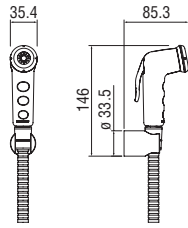

Set wc

- Fixed hand shower support
- Single jet hand shower with open / close button
- 120 cm hose

Cromo polished	AD146/51CR	60,00 €
Mora matt	AD146/51BM	116,00 €

Set wc

- Fixed hand shower support
- Single jet hand shower with open / close button
- 120 cm hose