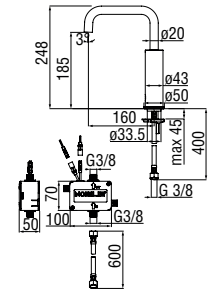

Cold water infrared control

- Anti limescale aerator M 18 x 1, flow rate 5 l/min
- Battery powered
- Without waste, ø 3/8" stainless steel flexible pipe

Cromo polished	IRVE125236CR	440,00 €
Inox brushed	IRVE125236IX	660,00 €
Grafite brushed PVD	IRVE125236GUP	704,00 €
Miele brushed PVD	IRVE125236CGP	704,00 €
Caffè brushed	IRVE125236SB	704,00 €
Tramonto polished PVD	IRVE125236RCP	704,00 €
Tabacco matt	IRVE125236TA	704,00 €

RAEK222/125
19,00 €