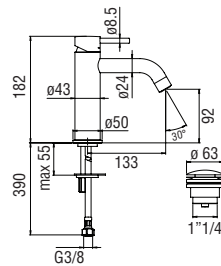

Single control

- 50% two step cartridge for water saving
- Anti limescale aerator M 22 x 1, flow rate 5 l/min
- 1 1/4" push waste
- ø 3/8" stainless steel flexible pipe

Cromo polished	LV00118/16CR	279,00 €
Inox brushed	LV00118/16IX	419,00 €
Grafite brushed PVD	LV00118/16GUP	446,00 €
Mora matt	LV00118/16BM	419,00 €
Neve matt	LV00118/16WM	419,00 €
Miele brushed PVD	LV00118/16CGP	446,00 €
Tabacco matt	LV00118/16TA	446,00 €

Cartridge warranty

RCR280/D
41,00 €

RAEK219/67CR
79,00 € - 10 pc.