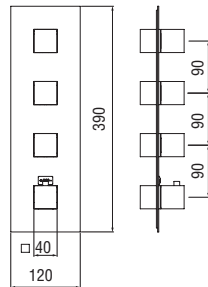

Cromo polished	WE00103/QCR	1.013,00 €
Inox brushed	WE00103/QIX	1.595,00 €
Mora matt	WE00103/QBM	1.595,00 €

NR00008
36,00 €

Wellbox 3 ways, required flush-fit part

- ø 1/2" water inlet and outlet
- Stop taps
- Non-return valves
- Also suitable for assembly on plasterboard