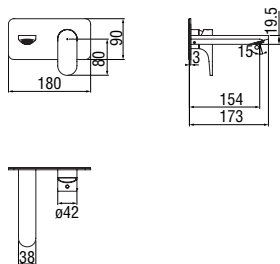

Yoyo external part

Wall-mounted single control external part

- 50% two step cartridge for water saving
- Anti limescale aerator M 24 x 1, flow rate 5 l/min
- Length of spout 150 mm
- Without waste

Cromo polished	YO126198CR	254,00 €
Mora matt	YO126198BM	382,00 €

RAEK222/40
59,00 € - 10 pc.

NR00212/10CR
45,00 €