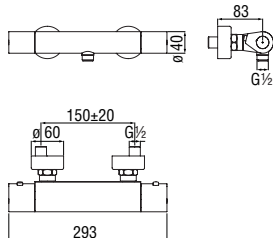

External thermostatic mixer

- 38° C safety cut-out
- Non-return valves
- ø 1/2" outlet

Cromo polished	SE124030CR	236,00 €
Mora matt	SE124030BM	355,00 €

RCR201/6
61,00 €

RVT200/26
19,00 €