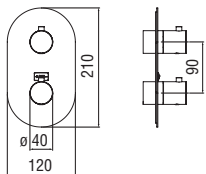

Flush-fit thermostatic mixers

1-way flush-fit thermostatic external part

- 38° C safety cut-out
- Vertical or horizontal assembly

Cromo polished	WE00101/TCR	444,00 €
Inox brushed	WE00101/TIX	685,00 €
Grafite brushed PVD	WE00101/TGUP	730,00 €
Mora matt	WE00101/TBM	685,00 €
Neve matt	WE00101/TWM	685,00 €
Miele brushed PVD	WE00101/TCGP	730,00 €
Tabacco matt	WE00101/TTA	730,00 €

NR00008 36,00 €