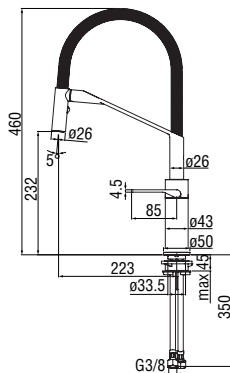

Cromo polished	MV92400/50CR	497,00 €
Inox brushed	MV92400/50IX	747,00 €
Mora matt	MV92400/50BM	747,00 €

Cartridge warranty

RCR280/D
41,00 €

RAEK222/27
47,00 € - 10 pc.

Heron

Single control

- Energy saving system with cold water side opening
- 360° swivel spout
- Adjustable 2-jet hand shower
- \varnothing 3/8" stainless steel flexible pipe