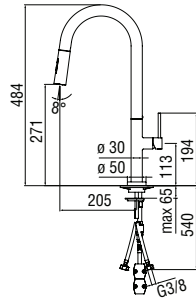

Single control

- 360° swivel spout
- Pull-out 2-jet hand shower
- ø 3/8" stainless steel flexible pipe

Cromo polished PO108137CR 295,00 €

RCR107040
19,00 €