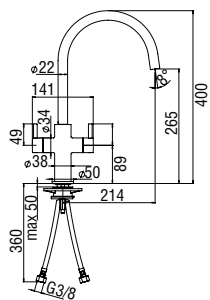

Cromo polished	AQ109300/60CR	641,00 €
Inox brushed	AQ109300/60IX	833,00 €
Grafite brushed PVD	AQ109300/60GUP	1.025,00 €
Ambra brushed PVD	AQ109300/60GTP	1.025,00 €

Cartridge warranty

RCR280/D 41,00 €

Dual control