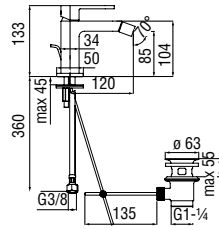

Single control

- 50% two step cartridge for water saving
- Anti limescale aerator M 16,5 x 1
- Swivel jet
- 1 1/4" waste with patented SNAP system
- ø 3/8" stainless steel flexible pipe

Cromo polished	UP94119/1CR	257,00 €
Mora matt	UP94119/1BM	386,00 €

Cartridge warranty

RCR280/D
41,00 €

RAE222/25CR
22,00 € - 1 pc.