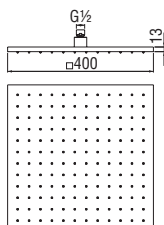

Cromo polished	AD139/110CR	693,00 €