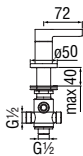

Cromo polished	LR116170/TICR	260,00 €
Mora matt	LR116170/T1BM	390,00 €