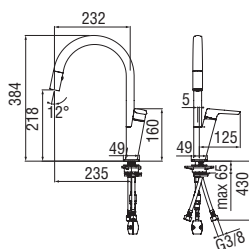

Single control

- 50% two step cartridge for water saving
- Swivel spout
- Pull-out 2-jet hand shower
- $\varnothing$ 3/8" stainless steel flexible pipe

Cromo polished VV103127CR 305,00 €

Cartridge warranty

RCR280/D
41,00 €