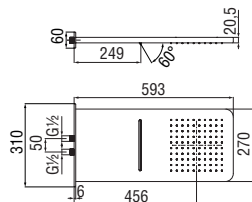

2-ways inlet wall-mounted shower head (Inox)

- Dimensions 593 x 270 mm
- Rain jet, cascade jet

Cromo polished	AD139/130CR	1.119,00 €
Inox brushed	AD139/130IX	1.679,00 €
Mora matt	AD139/130BM	1.679,00 €
Neve matt	AD139/130WM	1.679,00 €