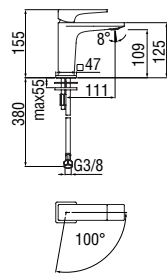

Cromo polished	SEE124118/2CR	212,00 €
Inox brushed	SEE124118/2IX	318,00 €
Mora matt	SEE124118/2BM	318,00 €

Cartridge warranty

RCR280/DECO
53,00 €

RAEK222/40
59,00 € - 10 pc.

Energy saving single control

- Energy saving system with cold water side opening
- 50% two step cartridge for water saving
- Anti limescale aerator M 24 x 1, flow rate 5 l/min
- Without waste
- ø 3/8" stainless steel flexible pipe