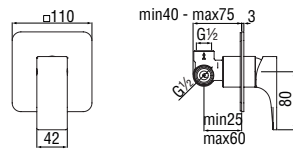

Built-in 1-way single control mixer

- 50% two step cartridge for water saving
- ø 1/2" hot and cold water inlet
- ø 1/2" outlet
- External part and flush-fit part

Cromo polished	SE124108CR	120,00 €
Inox brushed	SE124108IX	181,00 €
Mora matt	SE124108BM	181,00 €

Cartridge warranty

RCR350
41,00 €

NR00212/10CR
45,00 €