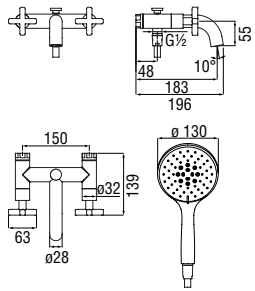

Floor tub

External group with shower set

- Anti limescale aerator M 24 x 1
- Auto return deviator
- 3-jet hand shower and 150 cm hose

Cromo polished	LR116210/2SCR	546,00 €
Grafite brushed PVD	LR116210/2SGUP	874,00 €
Mora matt	LR116210/2SBM	819,00 €

RVT200/26
19,00 €

RAEK222/22
47,00 € - 10 pz.