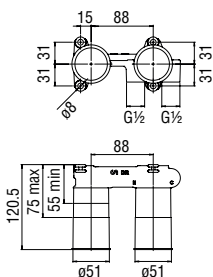

Allbox, required flush-fit part

- ø 1/2" hot and cold water inlet
- ø 1/2" outlet

-	WE00198	131,00 €

Cartridge warranty

RCR350
41,00 €