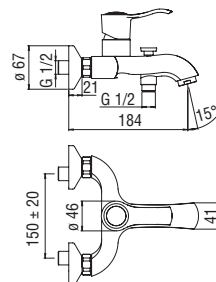

External single control

- 50% two step cartridge for water saving
- Anti limescale aerator M 28 x 1
- Auto return deviator
- ø 1/2" outlet

Cromo polished SI98110/1CR 557,00 €

Cartridge warranty

RCR360/D 41,00 €

RAEK219/41CR 49,00 € - 5 pc.