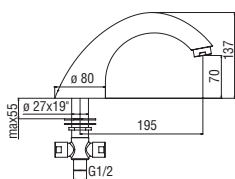

Tube edge spout

· Anti limescale aerator M 28 x 1

Cromo polished	AV00158/2CR	392,00 €
Miele brushed PVD	AV00158/2CGP	627,00 €

RAEK219/41CR
49,00 € - 5 pc.