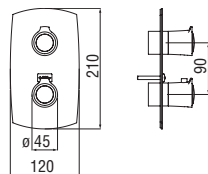

Sofi external part

1-way flush-fit thermostatic external part

- 38° C safety cut-out
- Vertical or horizontal assembly

Cromo polished	SI98101CR	460,00 €

NR00008
36,00 €