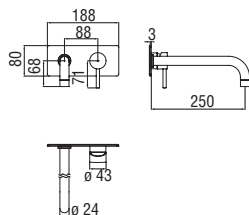

Live external part

Wall-mounted single control external part long spout

- 50% two step cartridge for water saving
- Anti limescale aerator M 22 x 1, flow rate 5 l/min
- Length of spout 250 mm
- Without waste

Cromo polished	LV00198/2CR	355,00 €
Inox brushed	LV00198/2IX	531,00 €
Grafite brushed PVD	LV00198/2GUP	557,00 €
Mora matt	LV00198/2BM	531,00 €
Neve matt	LV00198/2WM	531,00 €
Miele brushed PVD	LV00198/2CGP	557,00 €
Tabacco matt	LV00198/2TA	557,00 €

RAEK219/67CR
79,00 € - 10 pc.

NR00212/10CR
45,00 €