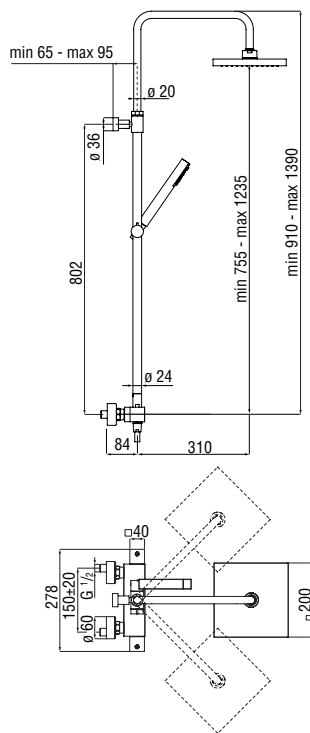

External thermostatic mixer with telescopic rail

- 38° C safety cut-out
- Non-return valves
- Swivel shower head 200 x 200 mm abs
- Sliding swivel hand shower support
- Single jet hand shower and 150 cm hose

Cromo polished	QD00030/50CR	1.208,00 €
Inox brushed	QD00030/50IX	1.811,00 €
Mora matt	QD00030/50BM	1.811,00 €

RCR201/5
61,00 €

RCR201/70
41,00 €