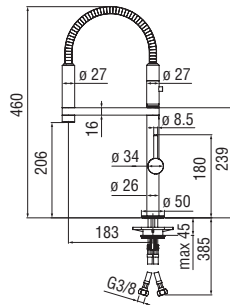

Move

Single control

- 50% two step cartridge for water saving
- 360° swivel spout
- Anti limescale aerator M 24 x 1
- Single-jet 360° adjustable hand shower with magnetic support
- $\varnothing$ 3/8" stainless steel flexible pipe

Cromo polished	MV92300/50CR	532,00 €
Inox brushed	MV92300/50IX	799,00 €
Mora matt	MV92300/50BM	799,00 €

Cartridge warranty

RCR280/D
41,00 €

RAEK222/27
47,00 € - 10 pc.