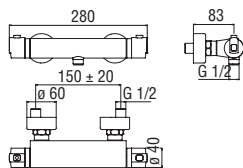

External thermostatic mixer

- 38° C safety cut-out
- Non-return valves
- ø 1/2" outlet

Cromo polished TY85330CR 200,00 €

RCR201/6
61,00 €

RVT200/26
19,00 €