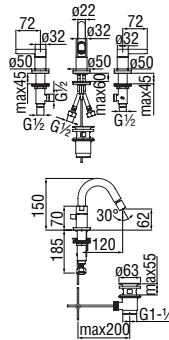

3-hole set

- Anti limescale aerator M 18,5 x 1, flow rate 5 l/min
- Swivel spout
- Swivel jet
- 1 1/4" waste with patented SNAP system
- ø 3/8" stainless steel flexible pipe

Cromo polished	LR116215/1T1CR	437,00 €
Mora matt	LR116215/1T1BM	637,00 €

- RVT200/5S 19,00 €
- RVT200/5D 19,00 €
- RAE222/44CR 23,00 € - 10 pc.