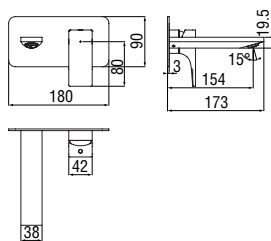

Seven external part

Wall-mounted single control external part

- 50% two step cartridge for water saving
- Anti limescale aerator M 24 x 1, flow rate 5 l/min
- Length of spout 150 mm
- Without waste

Cromo polished	SE124198CR	296,00 €
Inox brushed	SE124198IX	446,00 €
Mora matt	SE124198BM	446,00 €

RAEK222/40 59,00 € - 10 pc.	NR00212/10CR 45,00 €